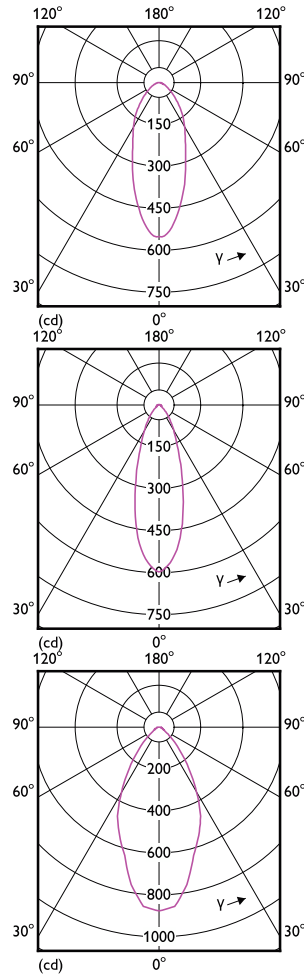

LEDspots MV PAR16 GU10

Desenho dimensional

Product	D	C
CorePro LEDspot 3-35W GU10 827 36D DIM	50 mm	54 mm
CorePro LEDspot 3-35W GU10 830 36D DIM	50 mm	54 mm
CorePro LEDspot 3-35W GU10 840 36D DIM	50 mm	54 mm
CorePro LEDspot 4-50W GU10 827 36D DIM	50 mm	54 mm
CorePro LEDspot 4-50W GU10 830 36D DIM	50 mm	54 mm
CorePro LEDspot 4-50W GU10 840 36D DIM	50 mm	54 mm
CorePro LEDspot 4.6-50W GU10 827 36D 5CT	50 mm	54 mm
Corepro LEDspot 2.7-25W GU10 827 36D	50 mm	53 mm
Corepro LEDspot 2.7-25W GU10 830 36D	50 mm	54 mm
Corepro LEDspot 2.7-25W GU10 840 36D	50 mm	54 mm
Corepro LEDspot 3.5-35W GU10 827 36D	50 mm	54 mm
Corepro LEDspot 3.5-35W GU10 830 36D	50 mm	54 mm
Corepro LEDspot 3.5-35W GU10 840 36D	50 mm	54 mm
Corepro LEDspot 4.6-50W GU10 827 36D	50 mm	54 mm
Corepro LEDspot 4.6-50W GU10 830 36D	50 mm	54 mm
Corepro LEDspot 4.6-50W GU10 840 36D	50 mm	54 mm
Corepro LEDspot 4.6-50W GU10 865 36D	50 mm	54 mm

CorePro LED spot MV

Desenho dimensional

Product	D	C
CorePro LEDspot 4.8-50W GU10 3CCT 36DDIM	50 mm	61,5 mm

Product	D	C
Corepro LEDspot 670lm GU10 830 60D	50 mm	54 mm
Corepro LEDspot 730lm GU10 840 60D	50 mm	54 mm

CorePro LED spot MV

90°

60°

CorePro LED spot MV

CorePro LED spot MV

Accent Diagrams

Accent Diagram - CorePro LEDspot 4.9-65W
GU10 830 36D ND

Accent Diagram - Corepro LEDspot 2.7-25W
GU10 827 36D

Accent Diagram - Corepro LEDspot 3.5-35W
GU10 827 36D

Accent Diagrams

Accent Diagram - CorePro LEDspot 4.6-50W
GU10 827 36D 5CT

Accent Diagram - Corepro LEDspot 2.7-25W
GU10 830 36D

Accent Diagram - Corepro LEDspot 3.5-35W
GU10 830 36D