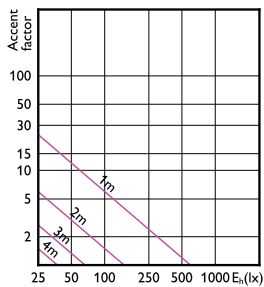

Accent Diagram - CorePro LEDspot 4-50W
GU10 830 36D DIM