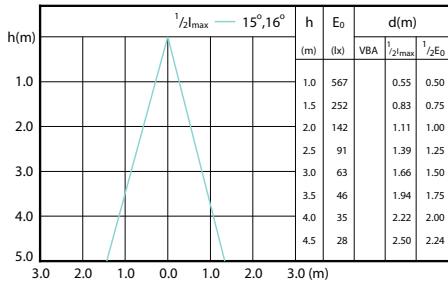

Beam diagram - CorePro LEDspot 3.5-35W GU10 827 36D

Beam diagram - CorePro LEDspot 3.5-35W GU10 830 36D