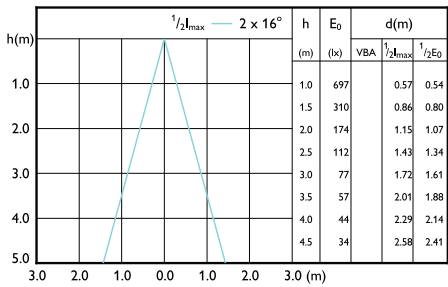

Beam diagram - CorePro LEDspot 4-50W GU10 840 36D DIM