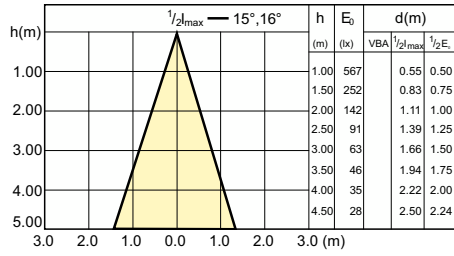

Beam Diagrams

Beam diagram - CorePro LEDspot 3-35W GU10 840 36D DIM

Beam diagram - CorePro LEDspot 4.9-65W GU10 840 36D ND

Beam diagram - Corepro LEDspot 2.7-25W GU10 827 36D

Beam Diagrams

Beam diagram - CorePro LEDspot 3.5-35W GU10 827 36D