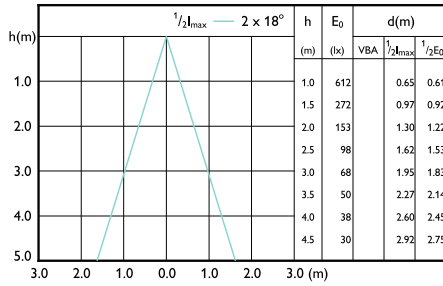

Beam diagram - CorePro LEDspot 4-50W GU10 827 36D DIM