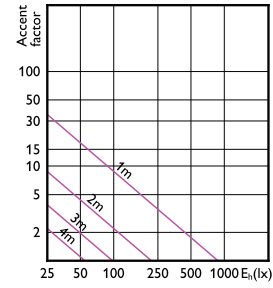

Accent Diagram - Corepro LEDspot 670lm GU10 830 60D