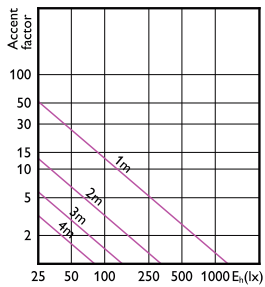

CorePro LED spot MV

90°

60°

CorePro LED spot MV

CorePro LED spot MV

Accent Diagrams

Accent Diagram - CorePro LEDspot 4.9-65W
GU10 830 36D ND

Accent Diagram - Corepro LEDspot 2.7-25W
GU10 827 36D