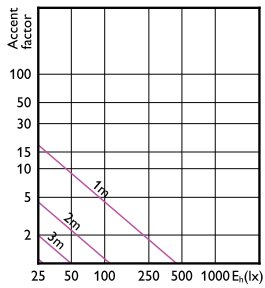

Accent Diagram - CorePro LEDspot 3-35W GU10 827 36D DIM