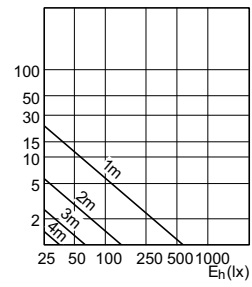

CorePro LED spot MV

90°

60°

CorePro LED spot MV

CorePro LED spot MV

Accent Diagrams

Accent Diagram - CorePro LEDspot 4.9-65W
GU10 830 36D ND

Accent Diagram - Corepro LEDspot 2.7-25W
GU10 827 36D