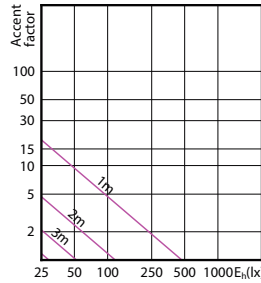

Accent Diagram - Corepro LEDspot 2.7-25W
GU10 830 36D