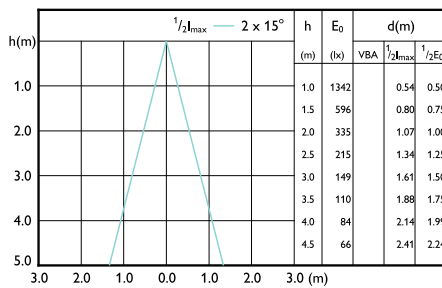

Beam diagram - CorePro LEDspot 4.9-65W GU10 840 36D ND