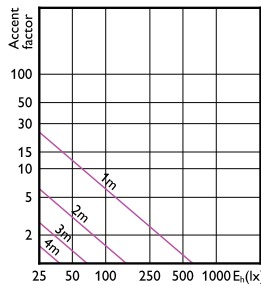

Accent Diagram - CorePro LEDspot 4-50W
GU10 827 36D DIM