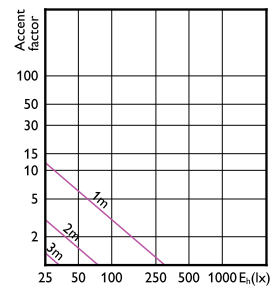

Accent Diagram - CorePro LEDspot 3-35W GU10
830 36D DIM