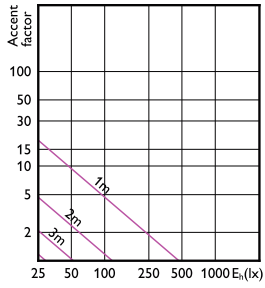

CorePro LED spot MV

Accent Diagrams

Accent Diagram - CorePro LEDspot 3-35W GU10 840 36D DIM