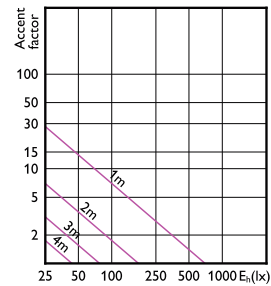

Accent Diagram - CorePro LEDspot 4-50W
GU10 840 36D DIM