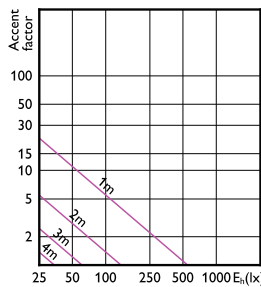

Accent Diagram - Corepro LEDspot 4.6-50W
GU10 830 36D

Accent Diagram - CorePro LEDspot 4-50W
GU10 827 36D DIM

Accent Diagram - CorePro LEDspot 4-50W
GU10 840 36D DIM

Accent Diagram - CorePro LEDspot 4-50W
GU10 830 36D DIM