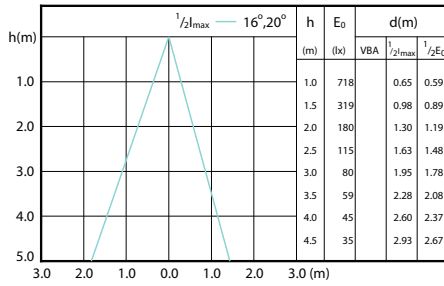

Beam diagram - CorePro LEDspot 4.6-50W GU10 827 36D 5CT

Beam diagram - CorePro LEDspot 4.6-50W GU10 830 36D