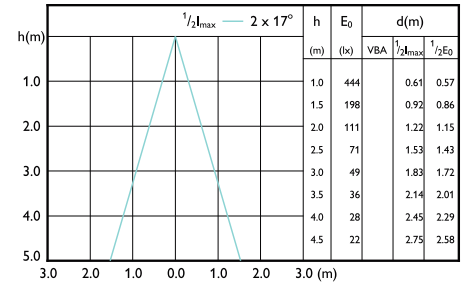

Beam diagram - CorePro LEDspot 3-35W GU10 827 36D DIM