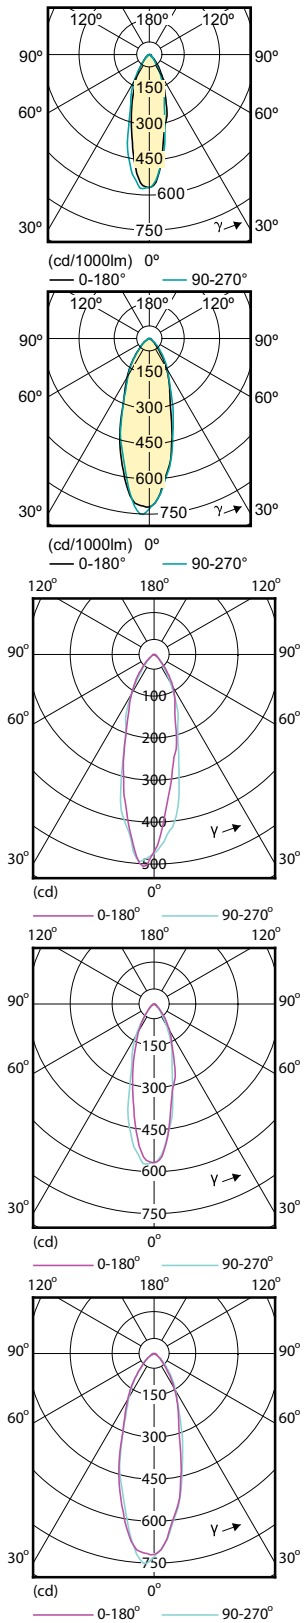

LEDspots MV PAR16 GU10

Desenho dimensional

Product	D	C
CorePro LEDspot 3-35W GU10 827 36D DIM	50 mm	54 mm
CorePro LEDspot 3-35W GU10 830 36D DIM	50 mm	54 mm
CorePro LEDspot 3-35W GU10 840 36D DIM	50 mm	54 mm
CorePro LEDspot 4-50W GU10 827 36D DIM	50 mm	54 mm
CorePro LEDspot 4-50W GU10 830 36D DIM	50 mm	54 mm
CorePro LEDspot 4-50W GU10 840 36D DIM	50 mm	54 mm
CorePro LEDspot 4.6-50W GU10 827 36D 5CT	50 mm	54 mm
Corepro LEDspot 2.7-25W GU10 827 36D	50 mm	53 mm
Corepro LEDspot 2.7-25W GU10 830 36D	50 mm	54 mm
Corepro LEDspot 2.7-25W GU10 840 36D	50 mm	54 mm
Corepro LEDspot 3.5-35W GU10 827 36D	50 mm	54 mm
Corepro LEDspot 3.5-35W GU10 830 36D	50 mm	54 mm
Corepro LEDspot 3.5-35W GU10 840 36D	50 mm	54 mm
Corepro LEDspot 4.6-50W GU10 827 36D	50 mm	54 mm
Corepro LEDspot 4.6-50W GU10 830 36D	50 mm	54 mm
Corepro LEDspot 4.6-50W GU10 840 36D	50 mm	54 mm
Corepro LEDspot 4.6-50W GU10 865 36D	50 mm	54 mm

CorePro LED spot MV

Desenho dimensional

Product	D	C
CorePro LEDspot 4.8-50W GU10 3CCT 36DDIM	50 mm	61,5 mm

Product	D	C
Corepro LEDspot 670lm GU10 830 60D	50 mm	54 mm
Corepro LEDspot 730lm GU10 840 60D	50 mm	54 mm

CorePro LED spot MV

90°

60°

CorePro LED spot MV

CorePro LED spot MV

Accent Diagrams

Accent Diagram - CorePro LEDspot 4.9-65W
GU10 830 36D ND

Accent Diagram - Corepro LEDspot 2.7-25W
GU10 827 36D