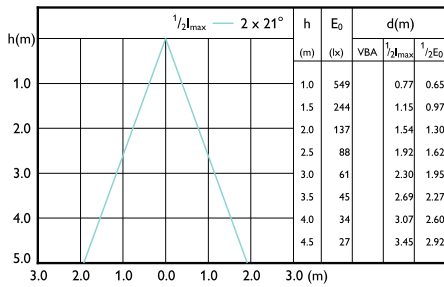

Beam diagram - CorePro LEDspot 4.8-50W GU10 3CCT 36DDIM