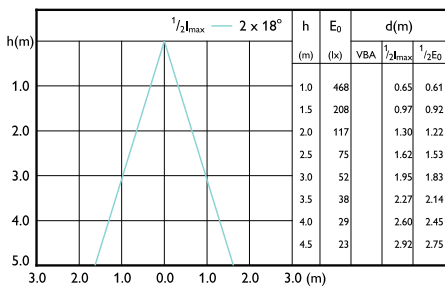

Beam Diagrams

Beam diagram - CorePro LEDspot 3-35W GU10 840 36D DIM