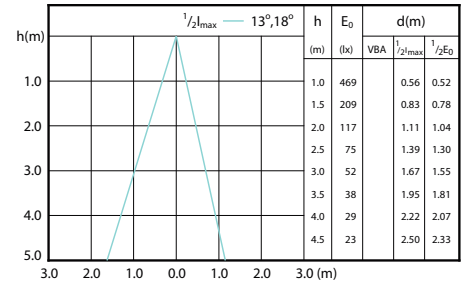

Beam diagram - CorePro LEDspot 2.7-25W GU10 830 36D