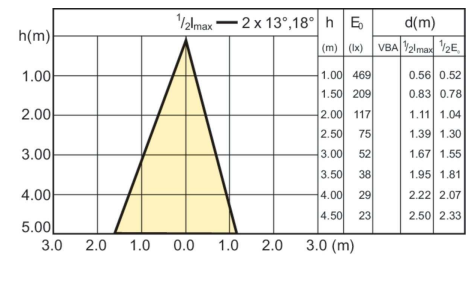

Beam diagram - Corepro LEDspot 2.7-25W GU10 827 36D