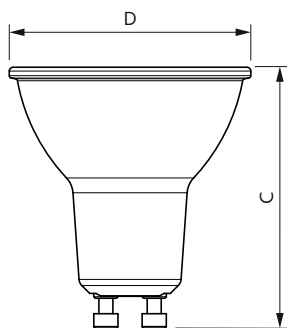

LEDspots MV PAR16 GU10

Desenho dimensional

Product	D	C
CorePro LEDspot 3-35W GU10 827 36D DIM	50 mm	54 mm
CorePro LEDspot 3-35W GU10 830 36D DIM	50 mm	54 mm
CorePro LEDspot 3-35W GU10 840 36D DIM	50 mm	54 mm
CorePro LEDspot 4-50W GU10 827 36D DIM	50 mm	54 mm
CorePro LEDspot 4-50W GU10 830 36D DIM	50 mm	54 mm
CorePro LEDspot 4-50W GU10 840 36D DIM	50 mm	54 mm
CorePro LEDspot 4.6-50W GU10 827 36D 5CT	50 mm	54 mm
Corepro LEDspot 2.7-25W GU10 827 36D	50 mm	53 mm
Corepro LEDspot 2.7-25W GU10 830 36D	50 mm	54 mm
Corepro LEDspot 2.7-25W GU10 840 36D	50 mm	54 mm
Corepro LEDspot 3.5-35W GU10 827 36D	50 mm	54 mm
Corepro LEDspot 3.5-35W GU10 830 36D	50 mm	54 mm
Corepro LEDspot 3.5-35W GU10 840 36D	50 mm	54 mm
Corepro LEDspot 4.6-50W GU10 827 36D	50 mm	54 mm
Corepro LEDspot 4.6-50W GU10 830 36D	50 mm	54 mm
Corepro LEDspot 4.6-50W GU10 840 36D	50 mm	54 mm
Corepro LEDspot 4.6-50W GU10 865 36D	50 mm	54 mm

CorePro LED spot MV

Desenho dimensional

Product	D	C
CorePro LEDspot 4.8-50W GU10 3CCT 36DDIM	50 mm	61,5 mm

Product	D	C
Corepro LEDspot 670lm GU10 830 60D	50 mm	54 mm
Corepro LEDspot 730lm GU10 840 60D	50 mm	54 mm