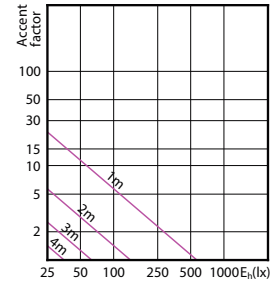

Accent Diagram - Corepro LEDspot 3.5-35W
GU10 827 36D

Accent Diagrams

Accent Diagram - CorePro LEDspot 4.6-50W
GU10 827 36D 5CT

Accent Diagram - Corepro LEDspot 2.7-25W
GU10 830 36D

Accent Diagram - Corepro LEDspot 3.5-35W
GU10 830 36D