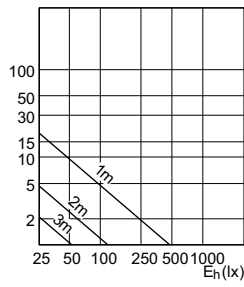

CorePro LED spot MV

90°

60°

CorePro LED spot MV

CorePro LED spot MV

Accent Diagrams

Accent Diagram - CorePro LEDspot 4.9-65W
GU10 830 36D ND

Accent Diagram - Corepro LEDspot 2.7-25W
GU10 827 36D