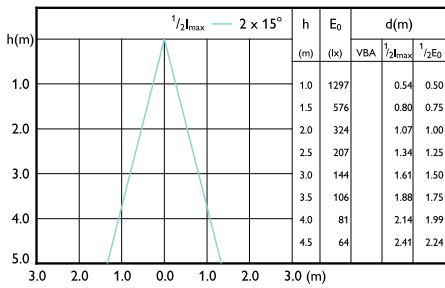

Beam Diagrams

Beam diagram - CorePro LEDspot 3-35W GU10 830 36D DIM

Beam diagram - CorePro LEDspot 4-50W GU10 827 36D DIM

Beam diagram - CorePro LEDspot 3-35W GU10 827 36D DIM

Beam diagram - CorePro LEDspot 4.9-65W GU10 830 36D ND