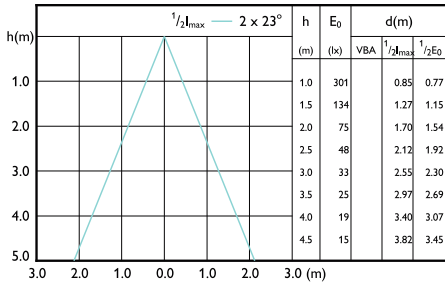

Beam Diagrams

Beam diagram - CorePro LEDspot 3-35W GU10 830 36D DIM