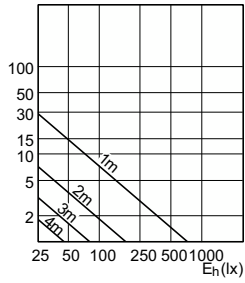

Accent Diagrams

Accent Diagram - CorePro LEDspot 4.6-50W
GU10 827 36D 5CT