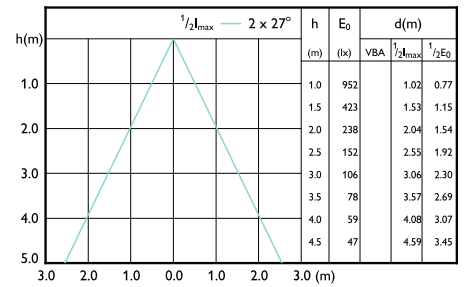

Beam diagram - CorePro LEDspot 730lm GU10 840 60D