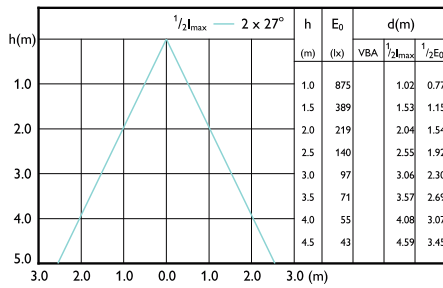

Beam Diagrams

Beam diagram - CorePro LEDspot 3-35W GU10 830 36D DIM

Beam diagram - CorePro LEDspot 4-50W GU10 827 36D DIM

Beam diagram - CorePro LEDspot 3-35W GU10 827 36D DIM

Beam diagram - CorePro LEDspot 4.9-65W GU10 830 36D ND