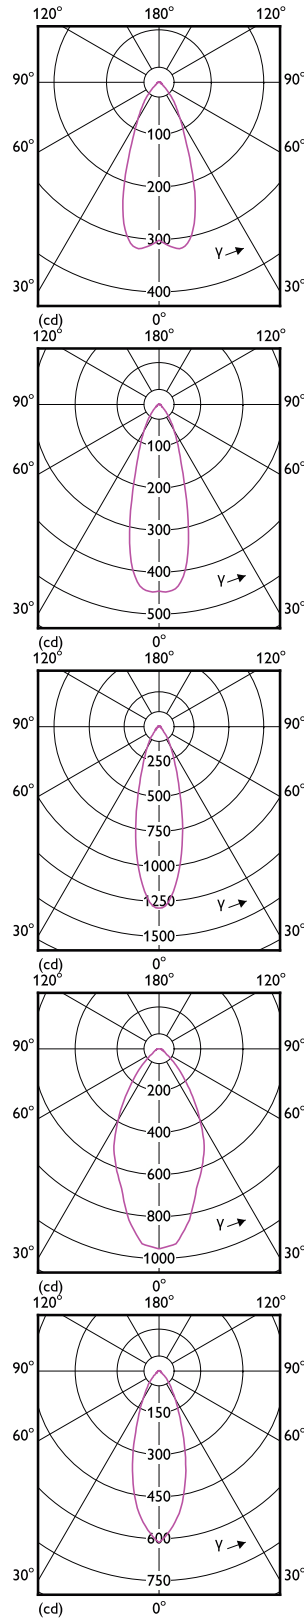

LEDspots MV PAR16 GU10

Desenho dimensional

Product	D	C
CorePro LEDspot 3-35W GU10 827 36D DIM	50 mm	54 mm
CorePro LEDspot 3-35W GU10 830 36D DIM	50 mm	54 mm
CorePro LEDspot 3-35W GU10 840 36D DIM	50 mm	54 mm
CorePro LEDspot 4-50W GU10 827 36D DIM	50 mm	54 mm
CorePro LEDspot 4-50W GU10 830 36D DIM	50 mm	54 mm
CorePro LEDspot 4-50W GU10 840 36D DIM	50 mm	54 mm
CorePro LEDspot 4.6-50W GU10 827 36D 5CT	50 mm	54 mm
Corepro LEDspot 2.7-25W GU10 827 36D	50 mm	53 mm
Corepro LEDspot 2.7-25W GU10 830 36D	50 mm	54 mm
Corepro LEDspot 2.7-25W GU10 840 36D	50 mm	54 mm
Corepro LEDspot 3.5-35W GU10 827 36D	50 mm	54 mm
Corepro LEDspot 3.5-35W GU10 830 36D	50 mm	54 mm
Corepro LEDspot 3.5-35W GU10 840 36D	50 mm	54 mm
Corepro LEDspot 4.6-50W GU10 827 36D	50 mm	54 mm
Corepro LEDspot 4.6-50W GU10 830 36D	50 mm	54 mm
Corepro LEDspot 4.6-50W GU10 840 36D	50 mm	54 mm
Corepro LEDspot 4.6-50W GU10 865 36D	50 mm	54 mm

CorePro LED spot MV

Desenho dimensional

Product	D	C
CorePro LEDspot 4.8-50W GU10 3CCT 36DDIM	50 mm	61,5 mm

Product	D	C
Corepro LEDspot 670lm GU10 830 60D	50 mm	54 mm
Corepro LEDspot 730lm GU10 840 60D	50 mm	54 mm

CorePro LED spot MV

90°

60°

CorePro LED spot MV

CorePro LED spot MV

Accent Diagrams

Accent Diagram - CorePro LEDspot 4.9-65W
GU10 830 36D ND

Accent Diagram - Corepro LEDspot 2.7-25W
GU10 827 36D