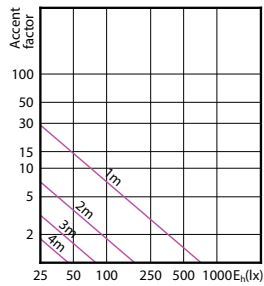

CorePro LED spot MV

90°

60°

CorePro LED spot MV

CorePro LED spot MV

Accent Diagrams

Accent Diagram - CorePro LEDspot 4.9-65W
GU10 830 36D ND

Accent Diagram - Corepro LEDspot 2.7-25W
GU10 827 36D

Accent Diagram - Corepro LEDspot 3.5-35W
GU10 827 36D

Accent Diagrams

Accent Diagram - CorePro LEDspot 4.6-50W
GU10 827 36D 5CT

Accent Diagram - Corepro LEDspot 2.7-25W
GU10 830 36D

Accent Diagram - Corepro LEDspot 3.5-35W
GU10 830 36D