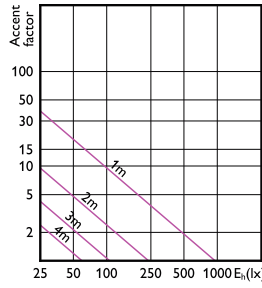

Accent Diagram - CorePro LEDspot 4.8-50W
GU10 3CCT 36DDIM

Accent Diagram - CorePro LEDspot 3-35W GU10
830 36D DIM

CorePro LED spot MV

Accent Diagrams

Accent Diagram - CorePro LEDspot 3-35W GU10 840 36D DIM