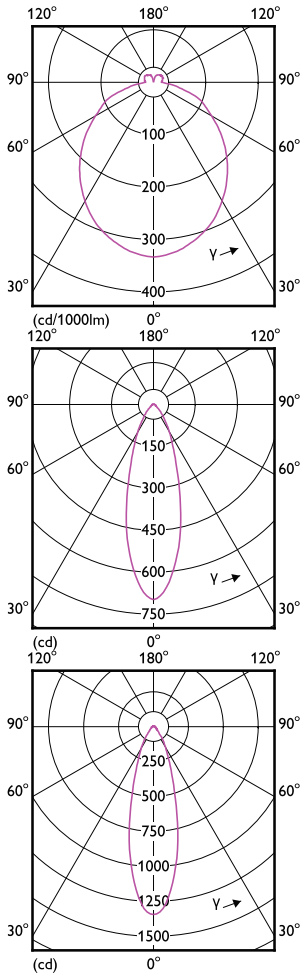

LEDspots MV PAR16 GU10

Desenho dimensional

Product	D	C
CorePro LEDspot 3-35W GU10 827 36D DIM	50 mm	54 mm
CorePro LEDspot 3-35W GU10 830 36D DIM	50 mm	54 mm
CorePro LEDspot 3-35W GU10 840 36D DIM	50 mm	54 mm
CorePro LEDspot 4-50W GU10 827 36D DIM	50 mm	54 mm
CorePro LEDspot 4-50W GU10 830 36D DIM	50 mm	54 mm
CorePro LEDspot 4-50W GU10 840 36D DIM	50 mm	54 mm
CorePro LEDspot 4.6-50W GU10 827 36D 5CT	50 mm	54 mm
Corepro LEDspot 2.7-25W GU10 827 36D	50 mm	53 mm
Corepro LEDspot 2.7-25W GU10 830 36D	50 mm	54 mm
Corepro LEDspot 2.7-25W GU10 840 36D	50 mm	54 mm
Corepro LEDspot 3.5-35W GU10 827 36D	50 mm	54 mm
Corepro LEDspot 3.5-35W GU10 830 36D	50 mm	54 mm
Corepro LEDspot 3.5-35W GU10 840 36D	50 mm	54 mm
Corepro LEDspot 4.6-50W GU10 827 36D	50 mm	54 mm
Corepro LEDspot 4.6-50W GU10 830 36D	50 mm	54 mm
Corepro LEDspot 4.6-50W GU10 840 36D	50 mm	54 mm
Corepro LEDspot 4.6-50W GU10 865 36D	50 mm	54 mm

CorePro LED spot MV

Desenho dimensional

Product	D	C
CorePro LEDspot 4.8-50W GU10 3CCT 36DDIM	50 mm	61,5 mm

Product	D	C
Corepro LEDspot 670lm GU10 830 60D	50 mm	54 mm
Corepro LEDspot 730lm GU10 840 60D	50 mm	54 mm

CorePro LED spot MV

Order Code	Full Product Name	Ângulo do feixe (Nom.)	Temperatura de cor		Fluxo Luminoso
			cor correlacionada (Nom.)	Código da cor	
72841300	Corepro LEDspot 4.6-50W GU10 865 36D	36 °	6500 K	865	390 lm
36969600	CorePro LEDspot 4.8-50W	36 °	2700 K	2700/3000/4000	360 lm

CorePro LED spot MV

90°

60°

CorePro LED spot MV

CorePro LED spot MV

Accent Diagrams

Accent Diagram - CorePro LEDspot 4.9-65W
GU10 830 36D ND

Accent Diagram - Corepro LEDspot 2.7-25W
GU10 827 36D