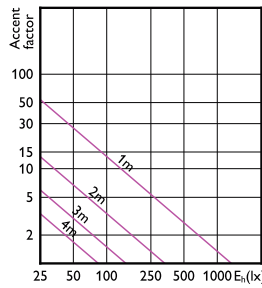

Accent Diagram - CorePro LEDspot 4.9-65W GU10 840 36D ND