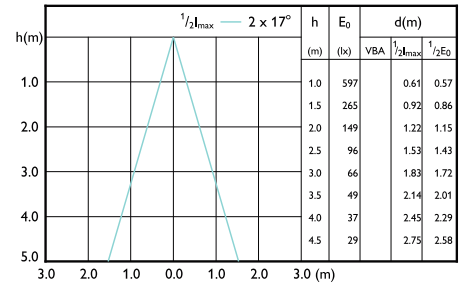

Beam diagram - CorePro LEDspot 4.6-50W GU10 827 36D 5CT

Beam diagram - CorePro LEDspot 2.7-25W GU10 830 36D

Beam diagram - CorePro LEDspot 3.5-35W GU10 830 36D

Beam diagram - CorePro LEDspot 4.6-50W GU10 830 36D