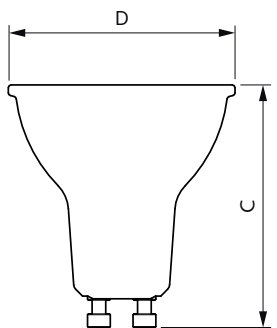

LEDspots MV PAR16 GU10

Desenho dimensional

Product	D	C
CorePro LEDspot 3-35W GU10 827 36D DIM	50 mm	54 mm
CorePro LEDspot 3-35W GU10 830 36D DIM	50 mm	54 mm
CorePro LEDspot 3-35W GU10 840 36D DIM	50 mm	54 mm
CorePro LEDspot 4-50W GU10 827 36D DIM	50 mm	54 mm
CorePro LEDspot 4-50W GU10 830 36D DIM	50 mm	54 mm
CorePro LEDspot 4-50W GU10 840 36D DIM	50 mm	54 mm
CorePro LEDspot 4.6-50W GU10 827 36D 5CT	50 mm	54 mm
Corepro LEDspot 2.7-25W GU10 827 36D	50 mm	53 mm
Corepro LEDspot 2.7-25W GU10 830 36D	50 mm	54 mm
Corepro LEDspot 2.7-25W GU10 840 36D	50 mm	54 mm
Corepro LEDspot 3.5-35W GU10 827 36D	50 mm	54 mm
Corepro LEDspot 3.5-35W GU10 830 36D	50 mm	54 mm
Corepro LEDspot 3.5-35W GU10 840 36D	50 mm	54 mm
Corepro LEDspot 4.6-50W GU10 827 36D	50 mm	54 mm
Corepro LEDspot 4.6-50W GU10 830 36D	50 mm	54 mm
Corepro LEDspot 4.6-50W GU10 840 36D	50 mm	54 mm
Corepro LEDspot 4.6-50W GU10 865 36D	50 mm	54 mm

CorePro LED spot MV

Desenho dimensional

Product	D	C
CorePro LEDspot 4.8-50W GU10 3CCT 36DDIM	50 mm	61,5 mm

Product	D	C
Corepro LEDspot 670lm GU10 830 60D	50 mm	54 mm
Corepro LEDspot 730lm GU10 840 60D	50 mm	54 mm