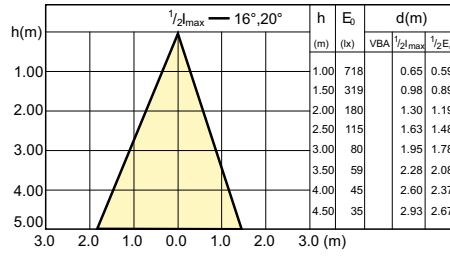

Beam Diagrams

Beam diagram - CorePro LEDspot 3-35W GU10 840 36D DIM

Beam diagram - CorePro LEDspot 4.9-65W GU10 840 36D ND

Beam diagram - Corepro LEDspot 2.7-25W GU10 827 36D

Beam Diagrams

Beam diagram - CorePro LEDspot 3.5-35W GU10 827 36D