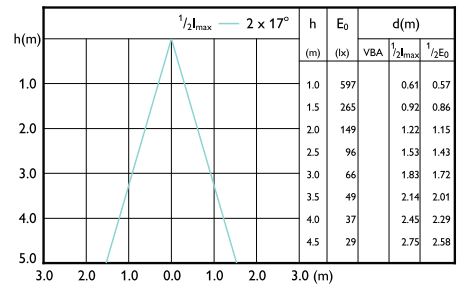

Beam diagram - CorePro LEDspot 4.6-50W GU10 827 36D

Beam diagram - CorePro LEDspot 2.7-25W GU10 840 36D

Beam diagram - CorePro LEDspot 3.5-35W GU10 840 36D

Beam diagram - CorePro LEDspot 4.6-50W GU10 830 36D