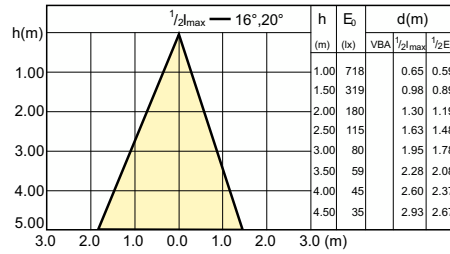

Beam Diagrams

Beam diagram - CorePro LEDspot 3-35W GU10 840 36D DIM

Beam diagram - CorePro LEDspot 4.9-65W GU10 840 36D ND

Beam diagram - CorePro LEDspot 2.7-25W GU10 827 36D

Beam diagram - CorePro LEDspot 3.5-35W GU10 827 36D