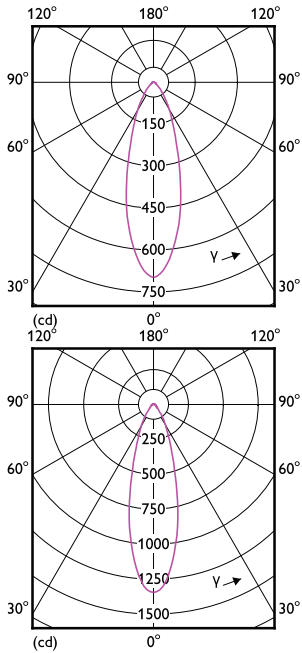

CorePro LEDspot MV

Order Code	Full Product Name	Energiforbruk kWh/1000
		t
929002981302	Corepro LEDspot 550lm GU10 840 120D	5 kWh
929002981402	Corepro LEDspot 550lm GU10 865 120D	5 kWh
929002065802	CorePro LEDspot 4-50W GU10 840 36D DIM	4 kWh
929002068302	CorePro LEDspot 4-50W GU10 830 36D DIM	4 kWh
929002981002	CorePro LEDspot 4.9-65W GU10 830 36D ND	5 kWh
929002981102	CorePro LEDspot 4.9-65W GU10 840 36D ND	5 kWh
929001217602	Corepro LEDspot 2.7-25W GU10 830 36D	3 kWh
929001217702	Corepro LEDspot 2.7-25W GU10 840 36D	3 kWh
929001217902	Corepro LEDspot 3.5-35W GU10 830 36D	4 kWh
929001218002	Corepro LEDspot 3.5-35W GU10 840 36D	4 kWh
929001218102	Corepro LEDspot 4.6-50W GU10 830 36D	5 kWh
929001218202	Corepro LEDspot 4.6-50W GU10 840 36D	5 kWh
929004221002	CorePro LEDspot 4.8-50W GU10 3CCT 36DDIM	5 kWh

90°

60°

CorePro LEDspot MV

CorePro LEDspot MV

Accent Diagrams

Accent Diagram - CorePro LEDspot 4.9-65W
GU10 830 36D ND

Accent Diagram - Corepro LEDspot 2.7-25W
GU10 827 36D

Accent Diagram - Corepro LEDspot 3.5-35W
GU10 827 36D