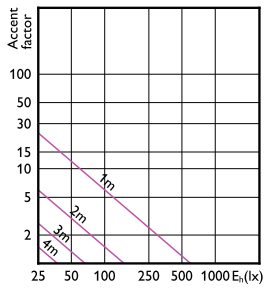

Accent Diagram - CorePro LEDspot 4-50W
GU10 830 36D DIM