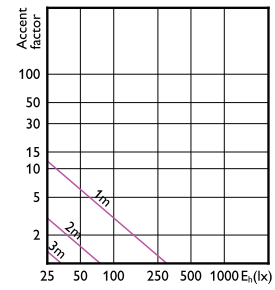

Accent Diagram - CorePro LEDspot 4-50W
GU10 827 36D DIM

Accent Diagram - CorePro LEDspot 4-50W
GU10 840 36D DIM

Accent Diagram - CorePro LEDspot 4-50W
GU10 830 36D DIM

Accent Diagram - CorePro LEDspot 4.8-50W
GU10 3CCT 36DDIM