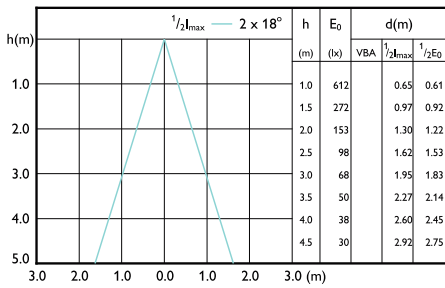

Beam diagram - CorePro LEDspot 4-50W GU10 830 36D DIM

Beam Diagrams

Beam diagram - CorePro LEDspot 4-50W GU10 840 36D DIM

Beam diagram - CorePro LEDspot 4.8-50W GU10 3CCT 36DDIM

Beam diagram - CorePro LEDspot 3-35W GU10 830 36D DIM