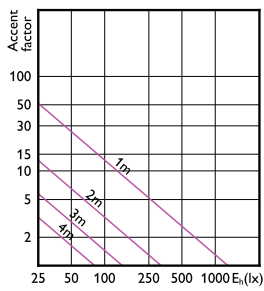

90°

60°

CorePro LEDspot MV

CorePro LEDspot MV

Accent Diagrams

Accent Diagram - CorePro LEDspot 4.9-65W
GU10 830 36D ND

Accent Diagram - Corepro LEDspot 2.7-25W
GU10 827 36D

Accent Diagram - Corepro LEDspot 3.5-35W
GU10 827 36D