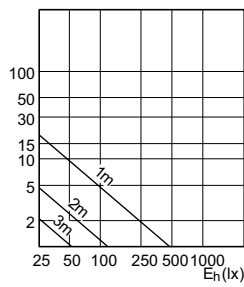

90°

60°

CorePro LEDspot MV

CorePro LEDspot MV

Accent Diagrams

Accent Diagram - CorePro LEDspot 4.9-65W
GU10 830 36D ND

Accent Diagram - Corepro LEDspot 2.7-25W
GU10 827 36D

Accent Diagram - Corepro LEDspot 3.5-35W
GU10 827 36D