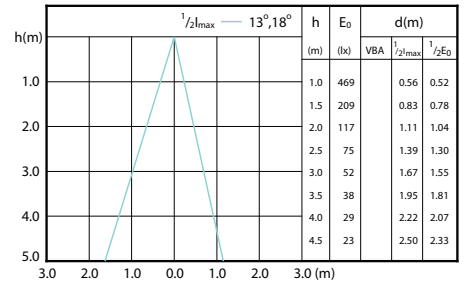

Beam diagram - CorePro LEDspot 2.7-25W GU10 827 36D

Beam diagram - CorePro LEDspot 2.7-25W GU10 840 36D