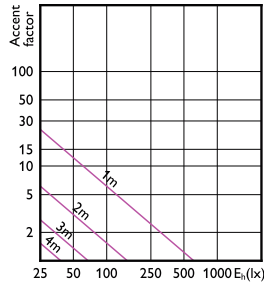

90°

60°

CorePro LEDspot MV

CorePro LEDspot MV

Accent Diagrams

Accent Diagram - CorePro LEDspot 4.9-65W
GU10 830 36D ND

Accent Diagram - Corepro LEDspot 2.7-25W
GU10 827 36D

Accent Diagram - Corepro LEDspot 3.5-35W
GU10 827 36D

Accent Diagram - Corepro LEDspot 4.6-50W
GU10 827 36D

Accent Diagram - Corepro LEDspot 2.7-25W
GU10 840 36D

Accent Diagram - Corepro LEDspot 3.5-35W
GU10 840 36D

Accent Diagrams

Accent Diagram - Corepro LEDspot 4.6-50W
GU10 830 36D