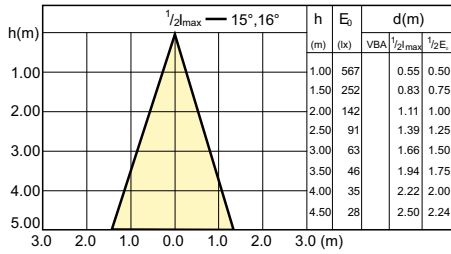

Beam Diagrams

Beam diagram - CorePro LEDspot 3-35W GU10 840 36D DIM

Beam diagram - CorePro LEDspot 4.9-65W GU10 840 36D ND

Beam diagram - CorePro LEDspot 2.7-25W GU10 827 36D

Beam diagram - CorePro LEDspot 3.5-35W GU10 827 36D