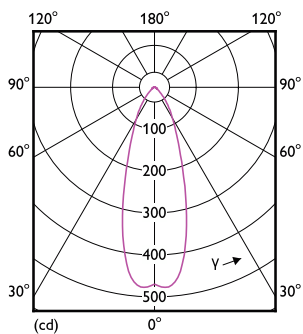

CorePro LEDspot MV

Order Code	Full Product Name	Energiforbruk kWh/1000
		t
929002981302	Corepro LEDspot 550lm GU10 840 120D	5 kWh
929002981402	Corepro LEDspot 550lm GU10 865 120D	5 kWh
929002065802	CorePro LEDspot 4-50W GU10 840 36D DIM	4 kWh
929002068302	CorePro LEDspot 4-50W GU10 830 36D DIM	4 kWh
929002981002	CorePro LEDspot 4.9-65W GU10 830 36D ND	5 kWh
929002981102	CorePro LEDspot 4.9-65W GU10 840 36D ND	5 kWh
929001217602	Corepro LEDspot 2.7-25W GU10 830 36D	3 kWh
929001217702	Corepro LEDspot 2.7-25W GU10 840 36D	3 kWh
929001217902	Corepro LEDspot 3.5-35W GU10 830 36D	4 kWh
929001218002	Corepro LEDspot 3.5-35W GU10 840 36D	4 kWh
929001218102	Corepro LEDspot 4.6-50W GU10 830 36D	5 kWh
929001218202	Corepro LEDspot 4.6-50W GU10 840 36D	5 kWh
929004221002	CorePro LEDspot 4.8-50W GU10 3CCT 36DDIM	5 kWh

90°

60°