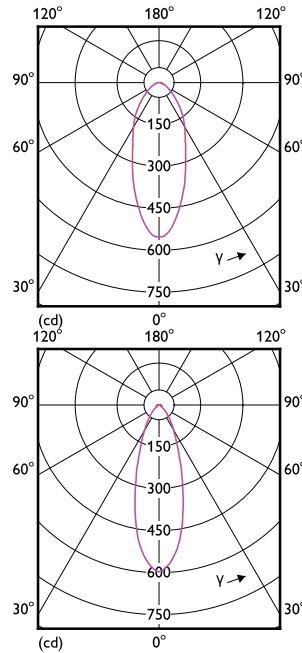

CorePro LEDspot MV

Order Code	Full Product Name	Energiforbruk kWh/1000
		t
929002981302	Corepro LEDspot 550lm GU10 840 120D	5 kWh
929002981402	Corepro LEDspot 550lm GU10 865 120D	5 kWh
929002065802	CorePro LEDspot 4-50W GU10 840 36D DIM	4 kWh
929002068302	CorePro LEDspot 4-50W GU10 830 36D DIM	4 kWh
929002981002	CorePro LEDspot 4.9-65W GU10 830 36D ND	5 kWh
929002981102	CorePro LEDspot 4.9-65W GU10 840 36D ND	5 kWh
929001217602	Corepro LEDspot 2.7-25W GU10 830 36D	3 kWh
929001217702	Corepro LEDspot 2.7-25W GU10 840 36D	3 kWh
929001217902	Corepro LEDspot 3.5-35W GU10 830 36D	4 kWh
929001218002	Corepro LEDspot 3.5-35W GU10 840 36D	4 kWh
929001218102	Corepro LEDspot 4.6-50W GU10 830 36D	5 kWh
929001218202	Corepro LEDspot 4.6-50W GU10 840 36D	5 kWh
929004221002	CorePro LEDspot 4.8-50W GU10 3CCT 36DDIM	5 kWh

90°

60°

CorePro LEDspot MV

CorePro LEDspot MV

Accent Diagrams

Accent Diagram - CorePro LEDspot 4.9-65W
GU10 830 36D ND

Accent Diagram - Corepro LEDspot 2.7-25W
GU10 827 36D

Accent Diagram - Corepro LEDspot 3.5-35W
GU10 827 36D