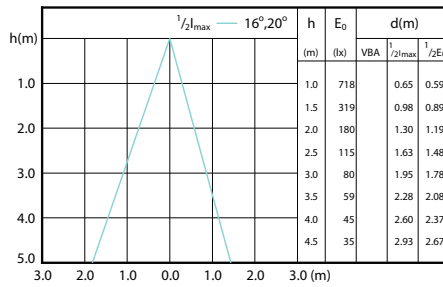

Beam diagram - CorePro LEDspot 4.6-50W GU10 827 36D

Beam diagram - CorePro LEDspot 4.6-50W GU10 830 36D