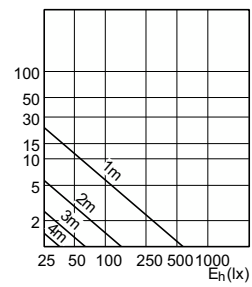

90°

60°

CorePro LEDspot MV

CorePro LEDspot MV

Accent Diagrams

Accent Diagram - CorePro LEDspot 4.9-65W
GU10 830 36D ND

Accent Diagram - Corepro LEDspot 2.7-25W
GU10 827 36D

Accent Diagram - Corepro LEDspot 3.5-35W
GU10 827 36D