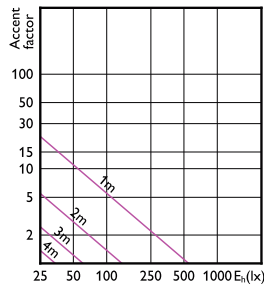

Accent Diagram - CorePro LEDspot 4.8-50W
GU10 3CCT 36DDIM