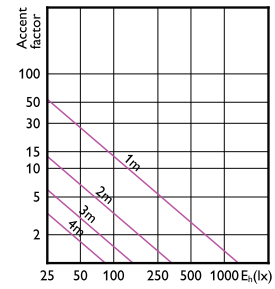

Accent Diagram - CorePro LEDspot 4.9-65W
GU10 840 36D ND