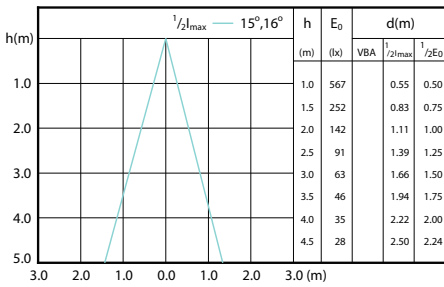

Beam diagram - CorePro LEDspot 3.5-35W GU10 827 36D

Beam diagram - CorePro LEDspot 3.5-35W GU10 840 36D