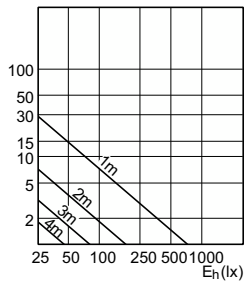

90°

60°

CorePro LEDspot MV

CorePro LEDspot MV

Accent Diagrams

Accent Diagram - CorePro LEDspot 4.9-65W
GU10 830 36D ND

Accent Diagram - Corepro LEDspot 2.7-25W
GU10 827 36D

Accent Diagram - Corepro LEDspot 3.5-35W
GU10 827 36D