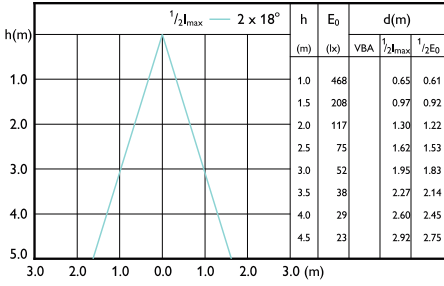

Beam Diagrams

Beam diagram - CorePro LEDspot 3-35W GU10 840 36D DIM