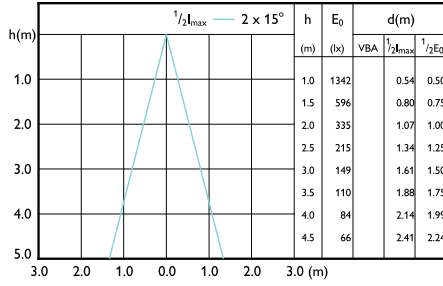

Beam diagram - CorePro LEDspot 4.9-65W GU10 840 36D ND