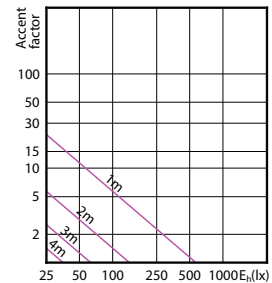

90°

60°

CorePro LEDspot MV

CorePro LEDspot MV

Accent Diagrams

Accent Diagram - CorePro LEDspot 4.9-65W
GU10 830 36D ND

Accent Diagram - Corepro LEDspot 2.7-25W
GU10 827 36D

Accent Diagram - Corepro LEDspot 3.5-35W
GU10 827 36D