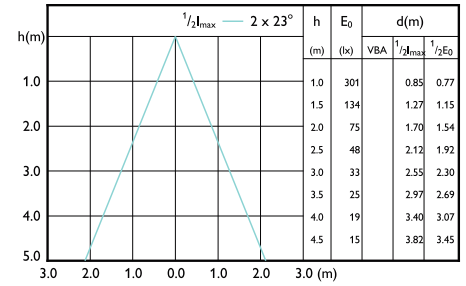

Beam diagram - CorePro LEDspot 4-50W GU10 830 36D DIM

Beam Diagrams

Beam diagram - CorePro LEDspot 4-50W GU10 840 36D DIM

Beam diagram - CorePro LEDspot 4.8-50W GU10 3CCT 36DDIM

Beam diagram - CorePro LEDspot 3-35W GU10 830 36D DIM