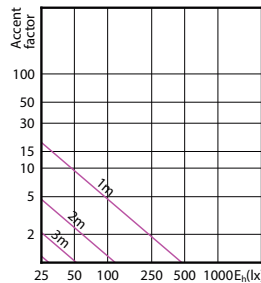

90°

60°

CorePro LEDspot MV

CorePro LEDspot MV

Accent Diagrams

Accent Diagram - CorePro LEDspot 4.9-65W
GU10 830 36D ND

Accent Diagram - Corepro LEDspot 2.7-25W
GU10 827 36D

Accent Diagram - Corepro LEDspot 3.5-35W
GU10 827 36D