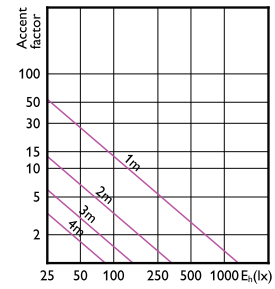

Accent Diagram - CorePro LEDspot 4.8-50W  
GU10 3CCT 36DDIM

Accent Diagram - CorePro LEDspot 3-35W GU10  
830 36D DIM

Accent Diagram - CorePro LEDspot 3-35W GU10  
840 36D DIM

Accent Diagram - CorePro LEDspot 3-35W GU10  
827 36D DIM