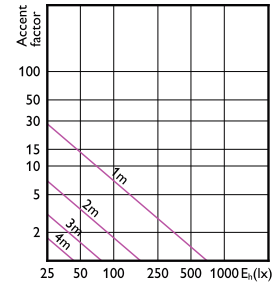

Accent Diagram - CorePro LEDspot 4-50W
GU10 840 36D DIM