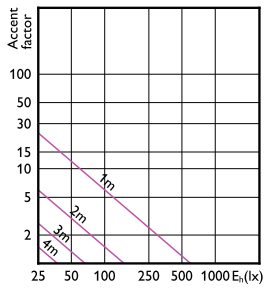

## Accent Diagrams

Accent Diagram - Corepro LEDspot 4.6-50W  
GU10 830 36D

Accent Diagram - CorePro LEDspot 4-50W  
GU10 827 36D DIM

Accent Diagram - CorePro LEDspot 4-50W  
GU10 840 36D DIM

Accent Diagram - CorePro LEDspot 4-50W  
GU10 830 36D DIM