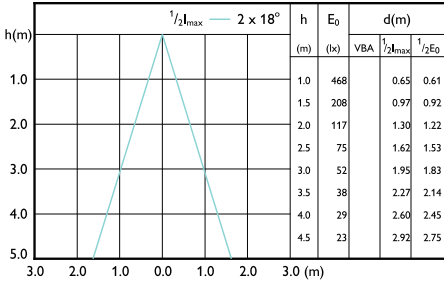

Beam Diagrams

Beam diagram - CorePro LEDspot 3-35W GU10 840 36D DIM