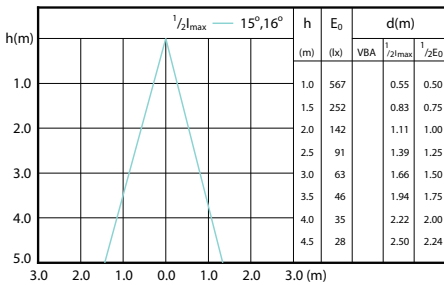

Beam diagram - CorePro LEDspot 3.5-35W GU10 827 36D

Beam diagram - CorePro LEDspot 3.5-35W GU10 840 36D