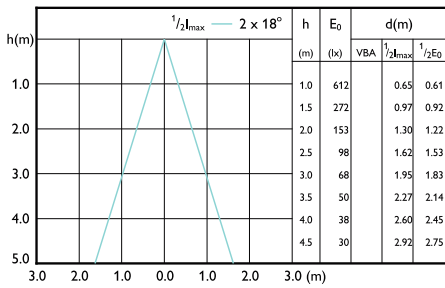

## Beam Diagrams

Beam diagram - CorePro LEDspot 4-50W GU10 840 36D DIM

Beam diagram - CorePro LEDspot 4.8-50W GU10 3CCT 36DDIM

Beam diagram - CorePro LEDspot 3-35W GU10 830 36D DIM

Beam diagram - CorePro LEDspot 4-50W GU10 827 36D DIM