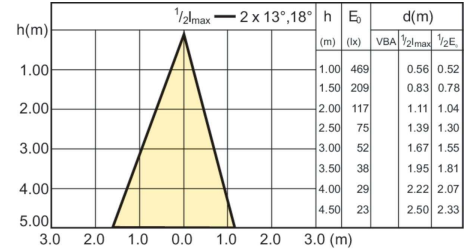

Accent Diagram - CorePro LEDspot 4.9-65W  
GU10 840 36D ND

Beam Diagrams

Beam diagram - CorePro LEDspot 3-35W GU10 840 36D DIM

Beam diagram - CorePro LEDspot 4.9-65W GU10 840 36D ND

Beam diagram - CorePro LEDspot 2.7-25W GU10 827 36D