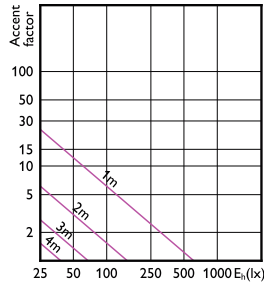

Accent Diagram - CorePro LEDspot 4-50W
GU10 827 36D DIM