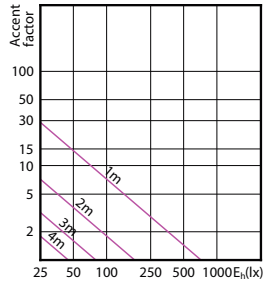

Accent Diagrams

Accent Diagram - Corepro LEDspot 4.6-50W
GU10 830 36D