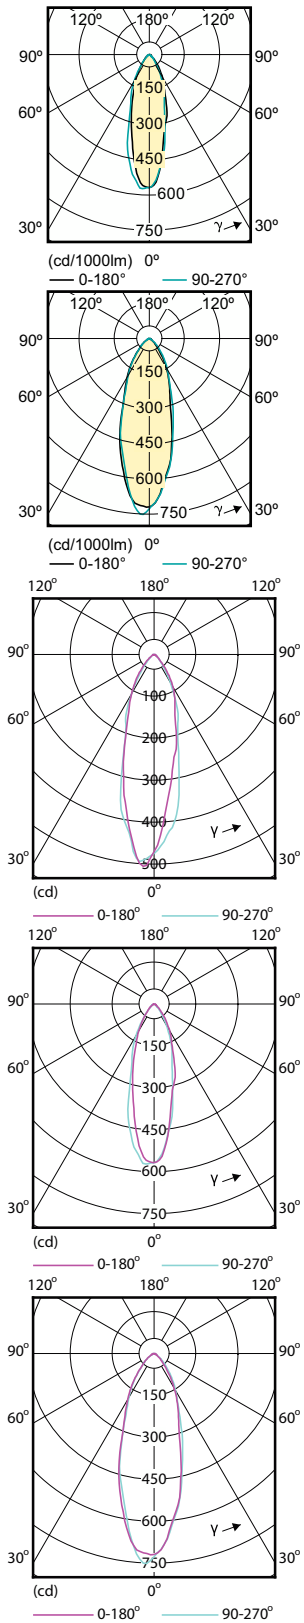

CorePro LEDspot MV