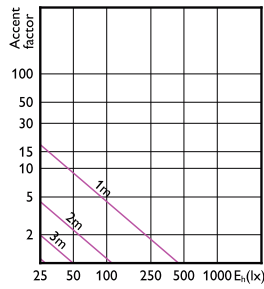

Accent Diagram - CorePro LEDspot 3-35W GU10
827 36D DIM