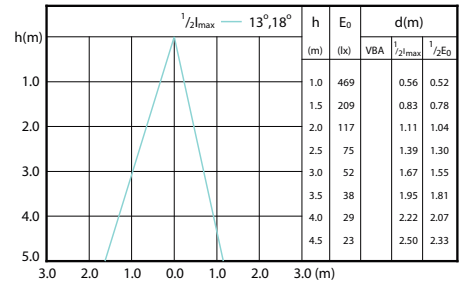

Beam diagram - CorePro LEDspot 2.7-25W GU10 827 36D

Beam diagram - CorePro LEDspot 2.7-25W GU10 840 36D