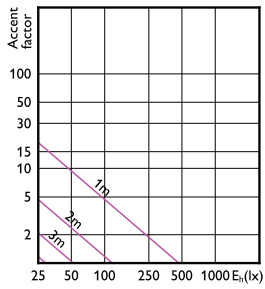

Accent Diagram - CorePro LEDspot 3-35W GU10
840 36D DIM