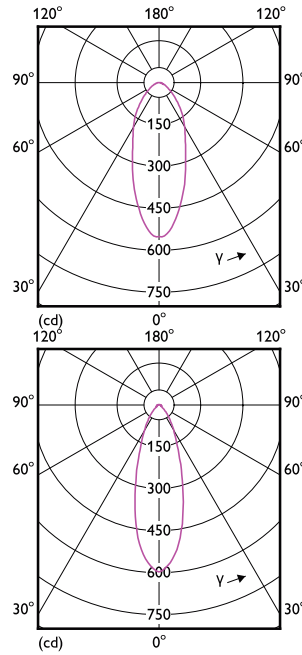

CorePro LEDspot MV