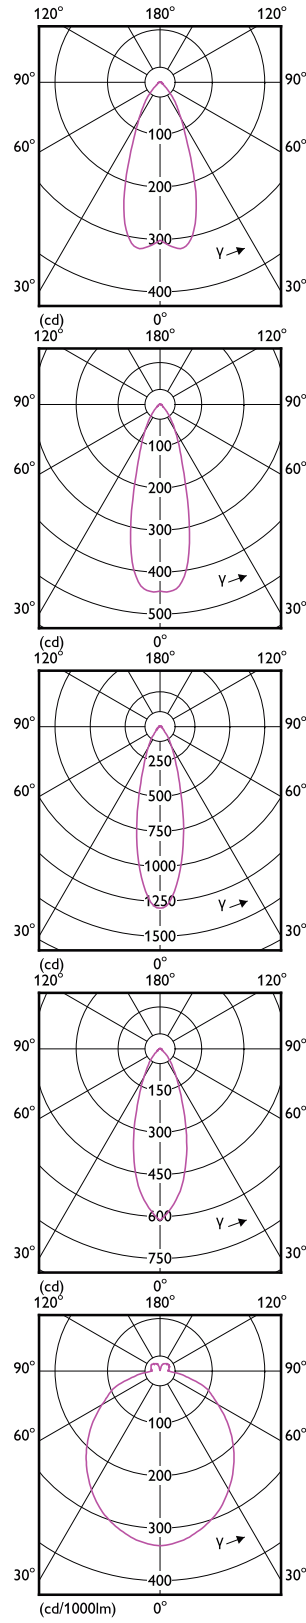

CorePro LEDspot MV