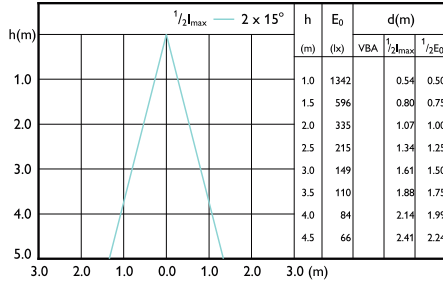

Beam diagram - CorePro LEDspot 4.9-65W GU10 840 36D ND