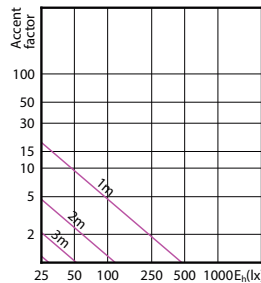

## Accent Diagrams

Accent Diagram - CorePro LEDspot 4.9-65W  
GU10 830 36D ND

Accent Diagram - Corepro LEDspot 2.7-25W  
GU10 827 36D

Accent Diagram - Corepro LEDspot 3.5-35W  
GU10 827 36D

Accent Diagram - Corepro LEDspot 4.6-50W  
GU10 827 36D