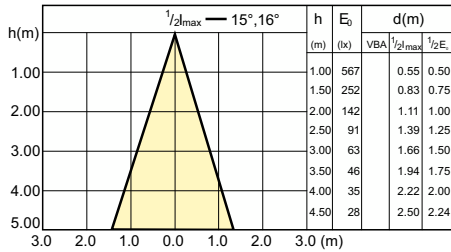

Accent Diagram - CorePro LEDspot 4.9-65W  
GU10 840 36D ND

Beam Diagrams

Beam diagram - CorePro LEDspot 3-35W GU10 840 36D DIM

Beam diagram - CorePro LEDspot 4.9-65W GU10 840 36D ND

Beam diagram - CorePro LEDspot 2.7-25W GU10 827 36D