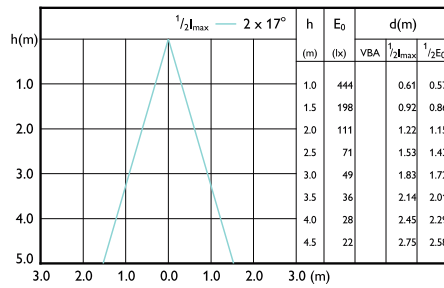

## Beam Diagrams

Beam diagram - CorePro LEDspot 4-50W GU10 840 36D DIM

Beam diagram - CorePro LEDspot 4.8-50W GU10 3CCT 36DDIM

Beam diagram - CorePro LEDspot 3-35W GU10 830 36D DIM

Beam diagram - CorePro LEDspot 4-50W GU10 827 36D DIM