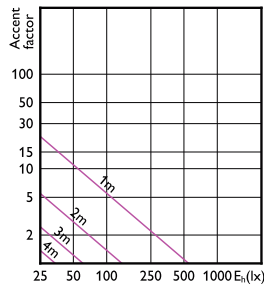

## Accent Diagrams

Accent Diagram - Corepro LEDspot 4.6-50W  
GU10 830 36D

Accent Diagram - CorePro LEDspot 4-50W  
GU10 827 36D DIM

Accent Diagram - CorePro LEDspot 4-50W  
GU10 840 36D DIM

Accent Diagram - CorePro LEDspot 4-50W  
GU10 830 36D DIM