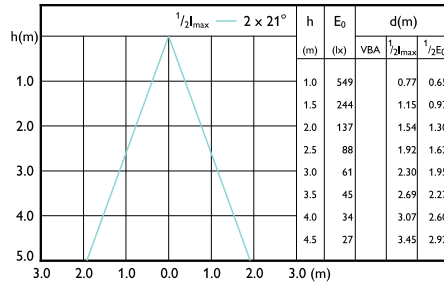

Beam diagram - CorePro LEDspot 4.8-50W GU10 3CCT 36DDIM