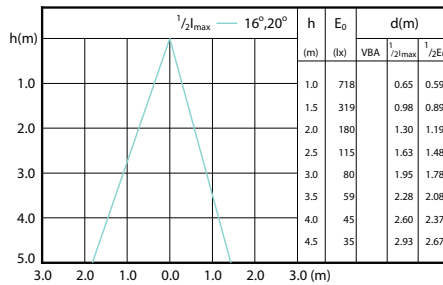

Beam diagram - CorePro LEDspot 3.5-35W GU10 827 36D

Beam diagram - CorePro LEDspot 4.6-50W GU10 827 36D

Beam diagram - CorePro LEDspot 2.7-25W GU10 840 36D

Beam diagram - CorePro LEDspot 3.5-35W GU10 840 36D