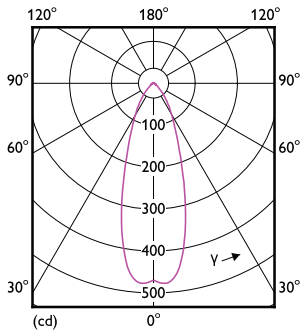

CorePro LEDspot MV

Order Code	Full Product Name	Energiforbruk kWh/1000 t
929002981302	Corepro LEDspot 550lm GU10 840 120D	5 kWh
929002981402	Corepro LEDspot 550lm GU10 865 120D	5 kWh
929002065802	CorePro LEDspot 4-50W GU10 840 36D DIM	4 kWh
929002068302	CorePro LEDspot 4-50W GU10 830 36D DIM	4 kWh
929002981002	CorePro LEDspot 4.9-65W GU10 830 36D ND	5 kWh
929002981102	CorePro LEDspot 4.9-65W GU10 840 36D ND	5 kWh
929001217602	Corepro LEDspot 2.7-25W GU10 830 36D	3 kWh
929001217702	Corepro LEDspot 2.7-25W GU10 840 36D	3 kWh
929001217902	Corepro LEDspot 3.5-35W GU10 830 36D	4 kWh
929001218002	Corepro LEDspot 3.5-35W GU10 840 36D	4 kWh
929001218102	Corepro LEDspot 4.6-50W GU10 830 36D	5 kWh
929001218202	Corepro LEDspot 4.6-50W GU10 840 36D	5 kWh
929004221002	CorePro LEDspot 4.8-50W GU10 3CCT 36DDIM	5 kWh

90°

60°