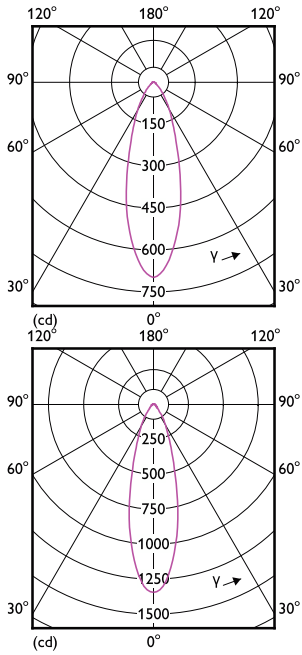

CorePro LEDspot MV