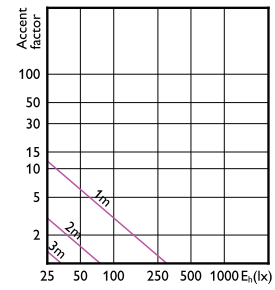

Accent Diagram - CorePro LEDspot 3-35W GU10
830 36D DIM