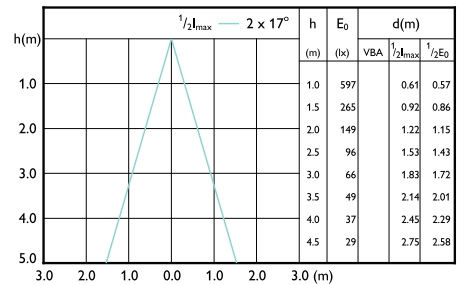

Beam diagram - CorePro LEDspot 4-50W GU10 830 36D DIM