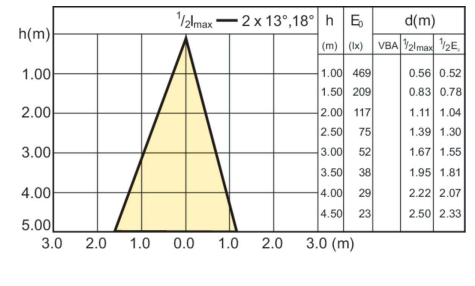

Beam diagram - Corepro LEDspot 2.7-25W GU10
827 36D