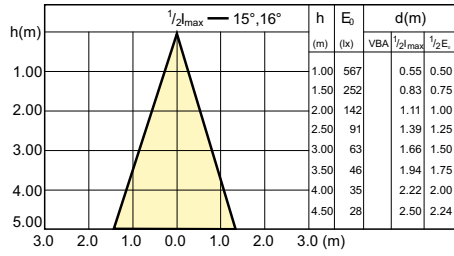

## Beam Diagrams

Beam diagram - CorePro LEDspot 3-35W GU10  
840 36D DIM

Beam diagram - CorePro LEDspot 4.9-65W  
GU10 840 36D ND

Beam diagram - Corepro LEDspot 2.7-25W GU10  
827 36D

Beam Diagrams

Beam diagram - CorePro LEDspot 3.5-35W GU10 827 36D