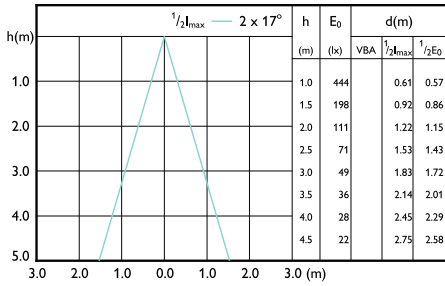

CorePro LEDspot MV - GU10

Beam Diagrams

Beam diagram - CorePro LEDspot 3-35W GU10
827 36D DIM