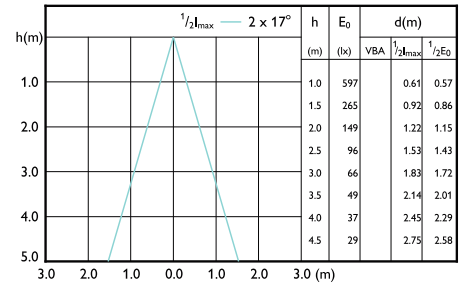

Beam diagram - CorePro LEDspot 4.6-50W GU10 827 36D

Beam diagram - CorePro LEDspot 2.7-25W GU10 830 36D

Beam diagram - CorePro LEDspot 3.5-35W GU10 830 36D

Beam diagram - CorePro LEDspot 4.6-50W GU10 840 36D