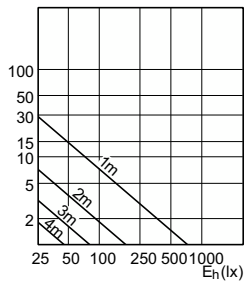

## Accent Diagrams

Accent Diagram - CorePro LEDspot 4.9-65W  
GU10 830 36D ND

Accent Diagram - Corepro LEDspot 2.7-25W  
GU10 827 36D

Accent Diagram - Corepro LEDspot 3.5-35W  
GU10 827 36D

Accent Diagram - Corepro LEDspot 4.6-50W  
GU10 827 36D