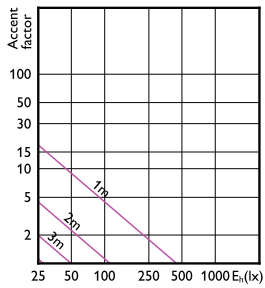

## Accent Diagrams

Accent Diagram - CorePro LEDspot 4-50W  
GU10 830 36D DIM

Accent Diagram - CorePro LEDspot 3-35W GU10  
830 36D DIM

Accent Diagram - CorePro LEDspot 3-35W GU10  
840 36D DIM

Accent Diagram - CorePro LEDspot 3-35W GU10  
827 36D DIM