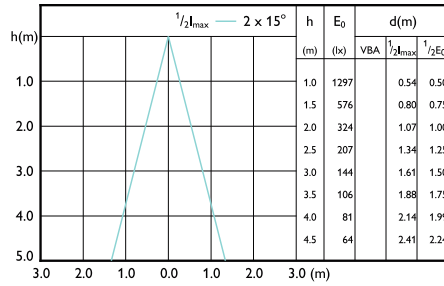

Beam diagram - CorePro LEDspot 4.9-65W
GU10 830 36D ND