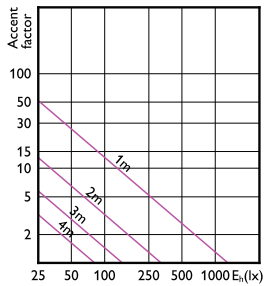

Accent Diagrams

Accent Diagram - CorePro LEDspot 4.9-65W
GU10 830 36D ND