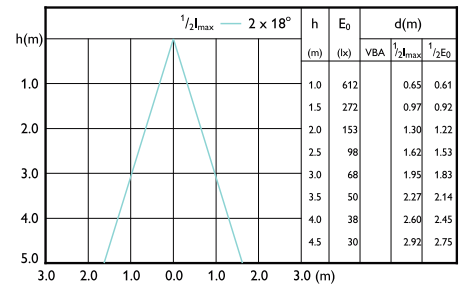

Beam diagram - CorePro LEDspot 4-50W GU10 827 36D DIM