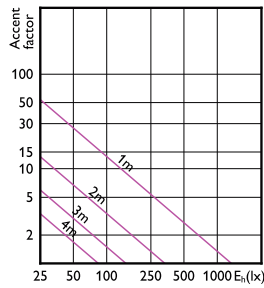

## Accent Diagrams

Accent Diagram - CorePro LEDspot 4-50W  
GU10 830 36D DIM

Accent Diagram - CorePro LEDspot 3-35W GU10  
830 36D DIM

Accent Diagram - CorePro LEDspot 3-35W GU10  
840 36D DIM

Accent Diagram - CorePro LEDspot 3-35W GU10  
827 36D DIM