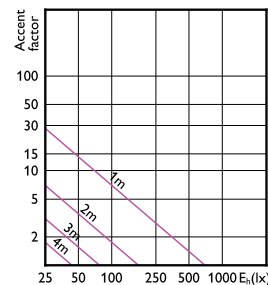

Accent Diagram - Corepro LEDspot 2.7-25W  
GU10 830 36D

Accent Diagram - Corepro LEDspot 3.5-35W  
GU10 830 36D

Accent Diagram - Corepro LEDspot 4.6-50W  
GU10 840 36D

Accent Diagram - CorePro LEDspot 4-50W  
GU10 827 36D DIM