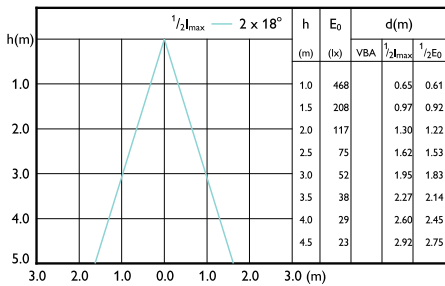

Beam Diagrams

Beam diagram - CorePro LEDspot 3-35W GU10
840 36D DIM