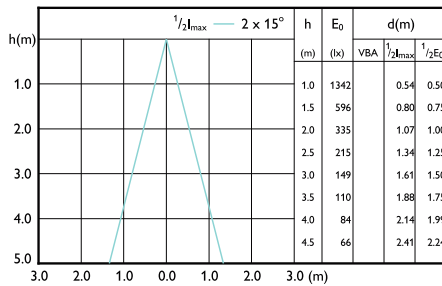

Beam diagram - CorePro LEDspot 4.9-65W
GU10 840 36D ND