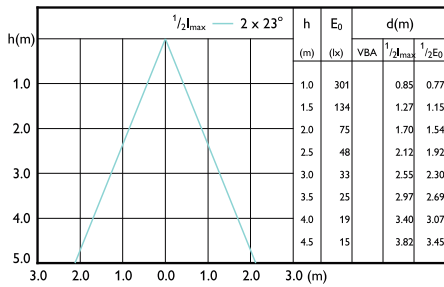

Beam diagram - CorePro LEDspot 3-35W GU10 830 36D DIM