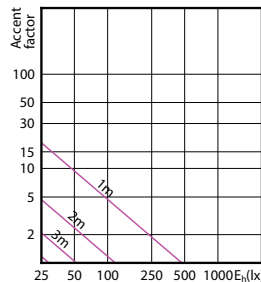

## Accent Diagrams

Accent Diagram - CorePro LEDspot 4.9-65W  
GU10 830 36D ND

Accent Diagram - Corepro LEDspot 2.7-25W  
GU10 827 36D

Accent Diagram - Corepro LEDspot 3.5-35W  
GU10 827 36D

Accent Diagram - Corepro LEDspot 4.6-50W  
GU10 827 36D