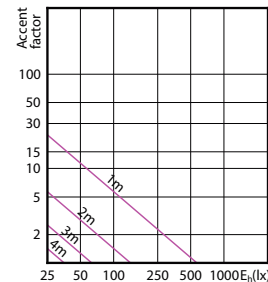

Accent Diagram - Corepro LEDspot 3.5-35W
GU10 830 36D