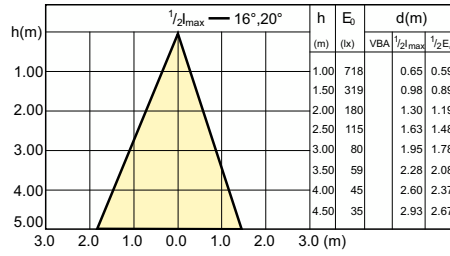

## Beam Diagrams

Beam diagram - CorePro LEDspot 3-35W GU10  
840 36D DIM

Beam diagram - CorePro LEDspot 4.9-65W  
GU10 840 36D ND

Beam diagram - Corepro LEDspot 2.7-25W GU10  
827 36D

Beam Diagrams

Beam diagram - CorePro LEDspot 3.5-35W GU10 827 36D