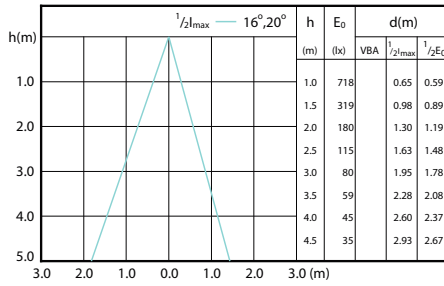

Beam diagram - CorePro LEDspot 4.6-50W GU10 827 36D

Beam diagram - CorePro LEDspot 4.6-50W GU10 840 36D