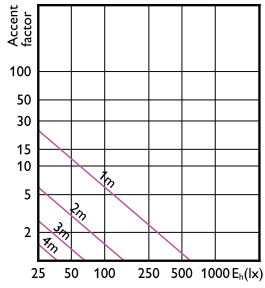

CorePro LEDspot MV - GU10

Accent Diagrams

Accent Diagram - CorePro LEDspot 4-50W
GU10 830 36D DIM