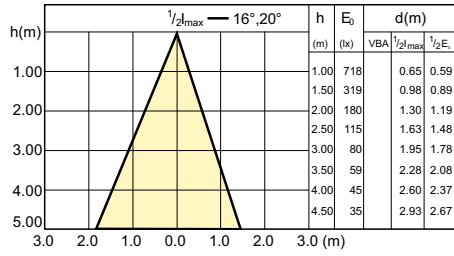

Beam Diagrams