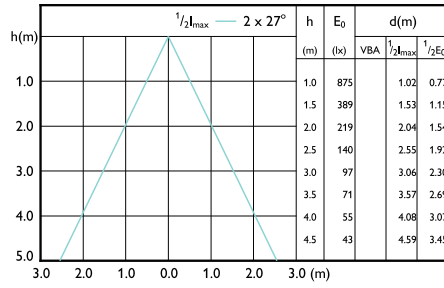

Beam diagram - CorePro LEDspot 730lm GU10 840 60D

Beam diagram - CorePro LEDspot 3-35W GU10 830 36D DIM

Beam diagram - CorePro LEDspot 4-50W GU10 827 36D DIM

CorePro LEDspot MV

Beam Diagrams

Beam diagram - CorePro LEDspot 4.9-65W
GU10 830 36D ND