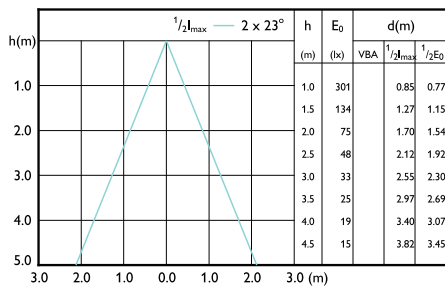

Beam diagram - CorePro LEDspot 3-35W GU10 830 36D DIM