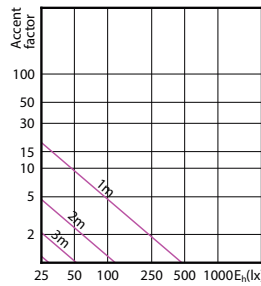

Accent Diagram - Corepro LEDspot 2.7-25W
GU10 840 36D