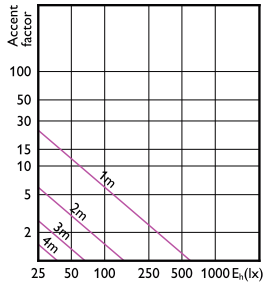

CorePro LEDspot MV

Accent Diagrams

Accent Diagram - CorePro LEDspot 4-50W
GU10 830 36D DIM