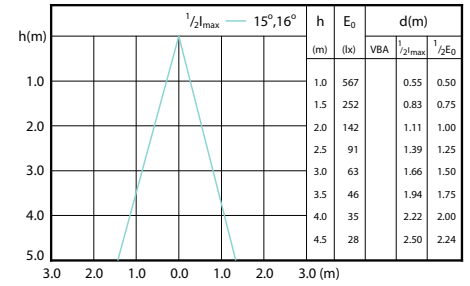

Beam diagram - Corepro LEDspot 2.7-25W GU10
827 36D

Beam diagram - Corepro LEDspot 3.5-35W
GU10 827 36D

Beam Diagrams

Beam diagram - CorePro LEDspot 4.6-50W GU10 827 36D

Beam diagram - CorePro LEDspot 2.7-25W GU10 840 36D