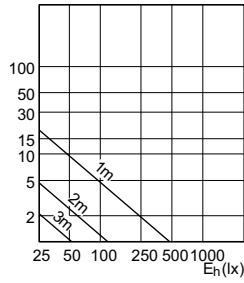

90°

60°

CorePro LEDspot MV

Accent Diagrams

Accent Diagram - CorePro LEDspot 4.9-65W
GU10 830 36D ND

Accent Diagram - Corepro LEDspot 2.7-25W
GU10 827 36D

Accent Diagram - Corepro LEDspot 3.5-35W
GU10 827 36D