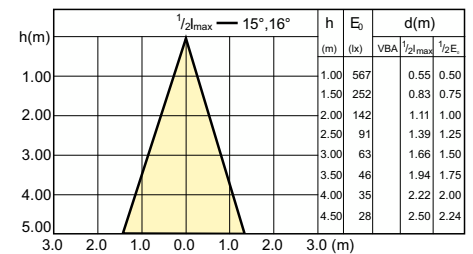

Beam diagram - Corepro LEDspot 3.5-35W
GU10 827 36D