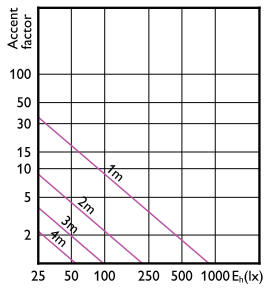

Accent Diagram - Corepro LEDspot 670lm GU10
830 60D