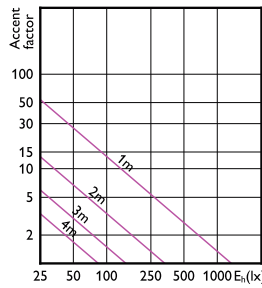

Accent Diagram - CorePro LEDspot 4.9-65W
GU10 840 36D ND