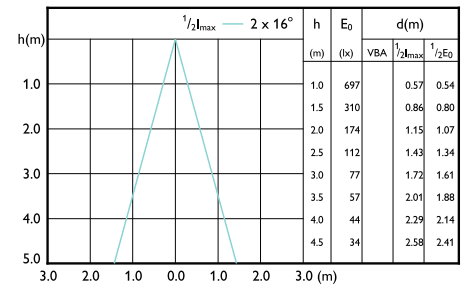

Beam diagram - CorePro LEDspot 4-50W GU10 840 36D DIM