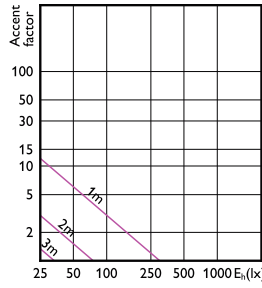

Accent Diagram - Corepro LEDspot 4.6-50W
GU10 827 36D

Accent Diagram - Corepro LEDspot 2.7-25W
GU10 840 36D

Accent Diagram - Corepro LEDspot 3.5-35W
GU10 830 36D

Accent Diagram - Corepro LEDspot 4.6-50W
GU10 840 36D

Accent Diagram - CorePro LEDspot 4-50W
GU10 827 36D DIM

Accent Diagram - CorePro LEDspot 4-50W
GU10 840 36D DIM

CorePro LEDspot MV

Accent Diagrams

Accent Diagram - CorePro LEDspot 4-50W
GU10 830 36D DIM

Accent Diagram - CorePro LEDspot 3-35W GU10
830 36D DIM