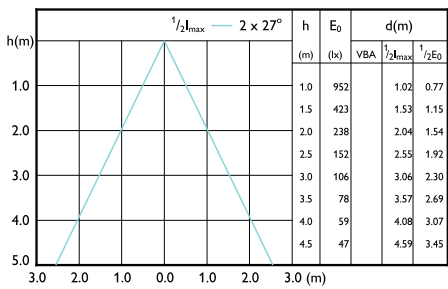

Beam diagram - CorePro LEDspot 3.5-35W GU10 830 36D

Beam diagram - CorePro LEDspot 4.6-50W GU10 840 36D

Beam diagram - CorePro LEDspot 4-50W GU10 830 36D DIM

Beam diagram - CorePro LEDspot 4-50W GU10 840 36D DIM