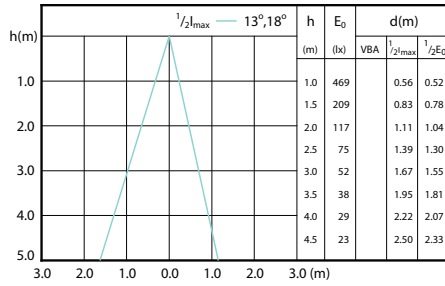

Beam diagram - Corepro LEDspot 2.7-25W GU10
827 36D

Beam diagram - Corepro LEDspot 3.5-35W
GU10 827 36D

Beam Diagrams

Beam diagram - CorePro LEDspot 4.6-50W GU10 827 36D

Beam diagram - CorePro LEDspot 2.7-25W GU10 840 36D