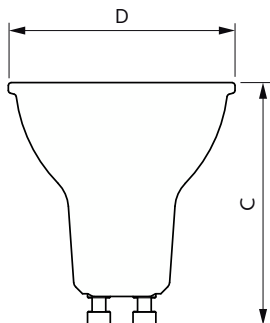

CorePro LEDspot MV

Disegno tecnico

Product	D	C
Corepro LEDspot 670lm GU10 830 60D	50 mm	54 mm
Corepro LEDspot 730lm GU10 840 60D	50 mm	54 mm

Informazioni generali	
Attacco	GU10
Ciclo di commutazione on/off	50.000
Dati tecnici di illuminazione	
Indice di resa cromatica (CRI)	80
LLMF a fine durata vita nominale (Nom)	70 %
Funzionamento e parte elettrica	
Frequenza di ingresso	Da 50 a 60 Hz
Frequenza di linea	50 to 60 Hz
Tempo di avvio (Nom)	0,5 s
Meccanica e corpo	
Forma lampadina	PAR16

Informazioni generali

Order Code	Full Product Name	Durata nominale
72135300	CorePro LEDspot 3-35W GU10 830 36D DIM	15.000 ore
72137700	CorePro LEDspot 4-50W GU10 827 36D DIM	15.000 ore
75251700	Corepro LEDspot 4.6-50W GU10 827 36D	15.000 ore
75209800	Corepro LEDspot 2.7-25W GU10 827 36D	15.000 ore
75253100	Corepro LEDspot 3.5-35W GU10 827 36D	15.000 ore
30875600	Corepro LEDspot 550lm GU10 830 120D	15.000 ore
30865700	Corepro LEDspot 550lm GU10 840 120D	15.000 ore
30867100	Corepro LEDspot 550lm GU10 865 120D	15.000 ore
35885000	CorePro LEDspot 4-50W GU10 840 36D DIM	15.000 ore
35883600	CorePro LEDspot 4-50W GU10 830 36D DIM	15.000 ore
30871800	CorePro LEDspot 4.9-65W GU10 830 36D ND	15.000 ore
30861900	CorePro LEDspot 4.9-65W GU10 840 36D ND	15.000 ore
72829100	Corepro LEDspot 2.7-25W GU10 830 36D	15.000 ore
72831400	Corepro LEDspot 2.7-25W GU10 840 36D	15.000 ore
72833800	Corepro LEDspot 3.5-35W GU10 830 36D	15.000 ore
72835200	Corepro LEDspot 3.5-35W GU10 840 36D	15.000 ore
72837600	Corepro LEDspot 4.6-50W GU10 830 36D	15.000 ore
72839000	Corepro LEDspot 4.6-50W GU10 840 36D	15.000 ore
72841300	Corepro LEDspot 4.6-50W GU10 865 36D	15.000 ore
76161800	Essential LED 4.6-50W GU10 865 36D	15.000 ore
81333101	Corepro LEDspot 670lm GU10 830 60D	25.000 ore
81335501	Corepro LEDspot 730lm GU10 840 60D	25.000 ore

Dati tecnici di illuminazione (1/2)

Order Code	Full Product Name	Angolo del fascio (Nom)	Temperatura di colore correlata (Nom)	Codice colore	Flusso luminoso
72135300	CorePro LEDspot 3-35W GU10 830 36D DIM	36 °	3000 K	830	230 lm
72137700	CorePro LEDspot 4-50W GU10 827 36D DIM	36 °	2700 K	827	345 lm

Order Code	Full Product Name	Angolo del fascio (Nom)	Temperatura di colore correlata (Nom)	Codice colore	Flusso luminoso
75251700	Corepro LEDspot 4.6-50W GU10 827 36D	36 °	2700 K	827	355 lm
75209800	Corepro LEDspot 2.7-25W GU10 827 36D	36 °	2700 K	827	215 lm