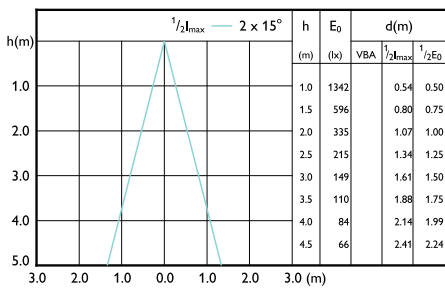

Accent Diagram - Corepro LEDspot 730lm GU10
840 60D

Accent Diagram - Corepro LEDspot 670lm GU10
830 60D

Accent Diagram - CorePro LEDspot 4.9-65W
GU10 840 36D ND

Beam Diagrams

Beam diagram - CorePro LEDspot 4.9-65W
GU10 840 36D ND