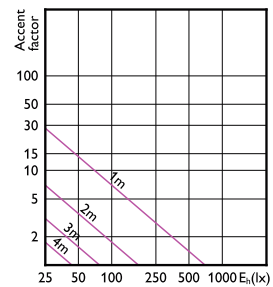

Accent Diagram - CorePro LEDspot 4-50W
GU10 840 36D DIM