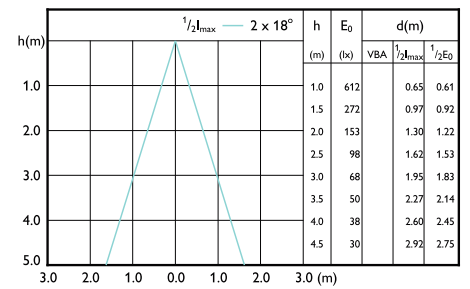

Beam diagram - CorePro LEDspot 4-50W GU10 827 36D DIM