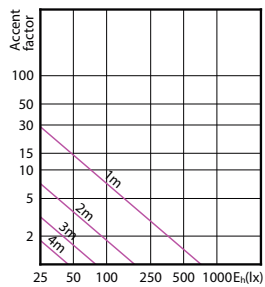

Accent Diagram - Corepro LEDspot 4.6-50W
GU10 840 36D