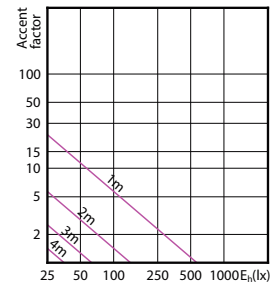

Accent Diagram - Corepro LEDspot 3.5-35W
GU10 830 36D