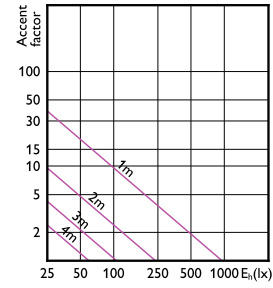

Accent Diagram - CorePro LEDspot 4-50W
GU10 827 36D DIM

Accent Diagram - CorePro LEDspot 4-50W
GU10 840 36D DIM

CorePro LEDspot MV

Accent Diagrams

Accent Diagram - CorePro LEDspot 4-50W
GU10 830 36D DIM

Accent Diagram - CorePro LEDspot 3-35W GU10
830 36D DIM