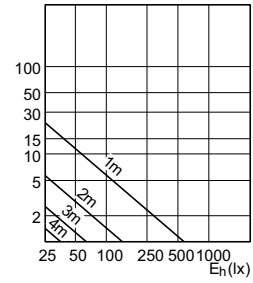

90°

60°

CorePro LEDspot MV

Accent Diagrams

Accent Diagram - CorePro LEDspot 4.9-65W
GU10 830 36D ND

Accent Diagram - Corepro LEDspot 2.7-25W
GU10 827 36D

Accent Diagram - Corepro LEDspot 3.5-35W
GU10 827 36D