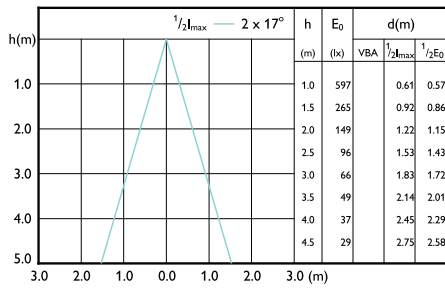

Beam diagram - CorePro LEDspot 4-50W GU10 830 36D DIM