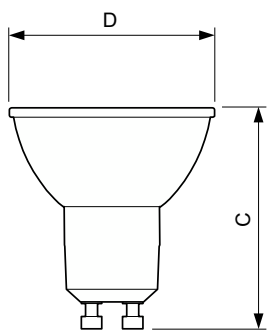

Disegno tecnico

Product	D	C
CorePro LEDspot 3-35W GU10 830 36D DIM	50 mm	54 mm
CorePro LEDspot 4-50W GU10 827 36D DIM	50 mm	54 mm
CorePro LEDspot 4-50W GU10 830 36D DIM	50 mm	54 mm
CorePro LEDspot 4-50W GU10 840 36D DIM	50 mm	54 mm
Corepro LEDspot 2.7-25W GU10 827 36D	50 mm	53 mm
Corepro LEDspot 2.7-25W GU10 830 36D	50 mm	54 mm
Corepro LEDspot 2.7-25W GU10 840 36D	50 mm	54 mm
Corepro LEDspot 3.5-35W GU10 827 36D	50 mm	54 mm
Corepro LEDspot 3.5-35W GU10 830 36D	50 mm	54 mm
Corepro LEDspot 3.5-35W GU10 840 36D	50 mm	54 mm
Corepro LEDspot 4.6-50W GU10 827 36D	50 mm	54 mm
Corepro LEDspot 4.6-50W GU10 830 36D	50 mm	54 mm
Corepro LEDspot 4.6-50W GU10 840 36D	50 mm	54 mm
Corepro LEDspot 4.6-50W GU10 865 36D	50 mm	54 mm
Essential LED 4.6-50W GU10 865 36D	50 mm	54 mm