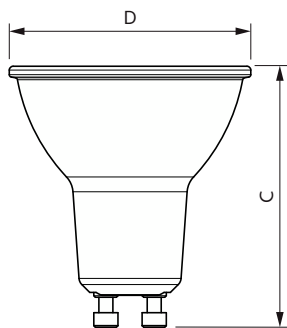

Disegno tecnico

Product	D	C
CorePro LEDspot 3-35W GU10 830 36D DIM	50 mm	54 mm
CorePro LEDspot 4-50W GU10 827 36D DIM	50 mm	54 mm
CorePro LEDspot 4-50W GU10 830 36D DIM	50 mm	54 mm
CorePro LEDspot 4-50W GU10 840 36D DIM	50 mm	54 mm
Corepro LEDspot 2.7-25W GU10 827 36D	50 mm	53 mm
Corepro LEDspot 2.7-25W GU10 830 36D	50 mm	54 mm
Corepro LEDspot 2.7-25W GU10 840 36D	50 mm	54 mm
Corepro LEDspot 3.5-35W GU10 827 36D	50 mm	54 mm
Corepro LEDspot 3.5-35W GU10 830 36D	50 mm	54 mm
Corepro LEDspot 3.5-35W GU10 840 36D	50 mm	54 mm
Corepro LEDspot 4.6-50W GU10 827 36D	50 mm	54 mm
Corepro LEDspot 4.6-50W GU10 830 36D	50 mm	54 mm
Corepro LEDspot 4.6-50W GU10 840 36D	50 mm	54 mm
Corepro LEDspot 4.6-50W GU10 865 36D	50 mm	54 mm
Essential LED 4.6-50W GU10 865 36D	50 mm	54 mm