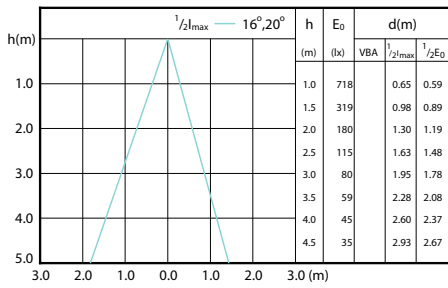

Beam diagram - CorePro LEDspot 4.6-50W GU10 827 36D

Beam diagram - CorePro LEDspot 4.6-50W GU10 840 36D