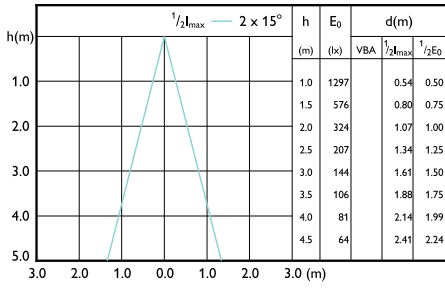

Beam diagram - CorePro LEDspot 730lm GU10 840 60D

Beam diagram - CorePro LEDspot 3-35W GU10 830 36D DIM

Beam diagram - CorePro LEDspot 4-50W GU10 827 36D DIM

CorePro LEDspot MV

Beam Diagrams

Beam diagram - CorePro LEDspot 4.9-65W
GU10 830 36D ND