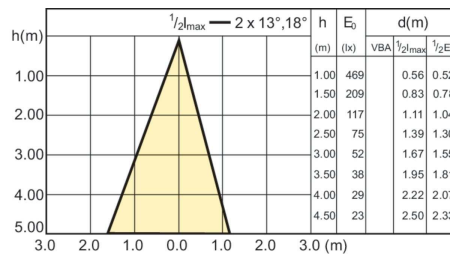

Accent Diagram - Corepro LEDspot 730lm GU10
840 60D

Accent Diagram - Corepro LEDspot 670lm GU10
830 60D

Accent Diagram - CorePro LEDspot 4.9-65W
GU10 840 36D ND

Beam Diagrams

Beam diagram - CorePro LEDspot 4.9-65W
GU10 840 36D ND