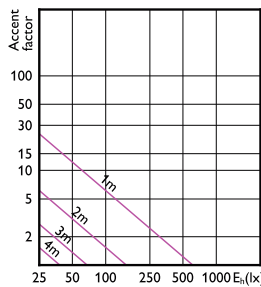

Accent Diagram - Corepro LEDspot 4.6-50W
GU10 827 36D

Accent Diagram - Corepro LEDspot 2.7-25W
GU10 840 36D

Accent Diagram - Corepro LEDspot 3.5-35W
GU10 830 36D

Accent Diagram - Corepro LEDspot 4.6-50W
GU10 840 36D