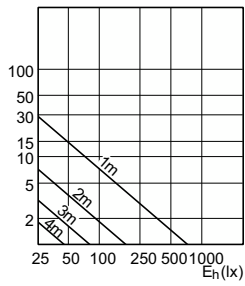

90°

60°

CorePro LEDspot MV

Accent Diagrams

Accent Diagram - CorePro LEDspot 4.9-65W
GU10 830 36D ND

Accent Diagram - Corepro LEDspot 2.7-25W
GU10 827 36D

Accent Diagram - Corepro LEDspot 3.5-35W
GU10 827 36D