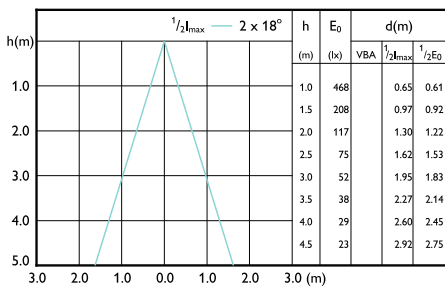

Beam Diagrams

Beam diagram - CorePro LEDspot 3-35W GU10
840 36D DIM