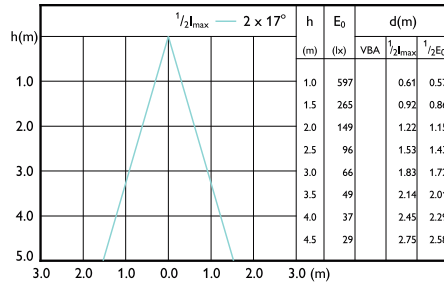

Beam diagram - CorePro LEDspot 4-50W GU10 830 36D DIM