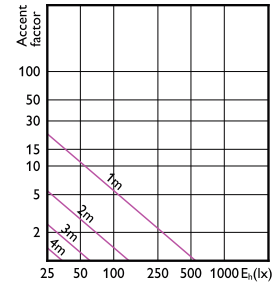

Accent Diagram - CorePro LEDspot 4.8-50W
GU10 3CCT 36DDIM