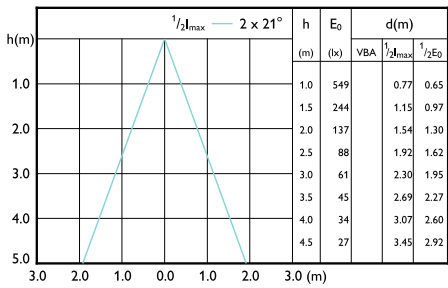

## Beam Diagrams

Beam diagram - CorePro LEDspot 4.6-50W GU10 840 36D

Beam diagram - CorePro LEDspot 4-50W GU10 830 36D DIM

Beam diagram - CorePro LEDspot 4-50W GU10 840 36D DIM

Beam diagram - CorePro LEDspot 4.8-50W GU10 3CCT 36DDIM