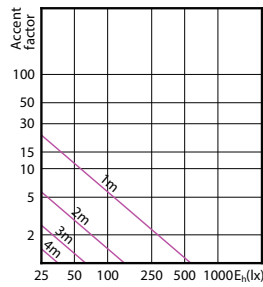

Accent Diagrams

Accent Diagram - Corepro LEDspot 3.5-35W
GU10 830 36D