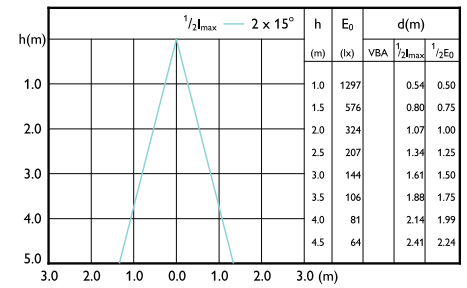

Beam diagram - CorePro LEDspot 4.9-65W GU10 830 36D ND