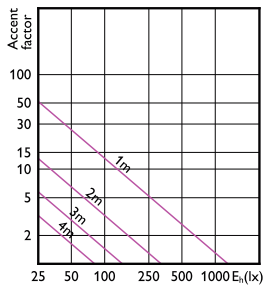

Accent Diagrams

Accent Diagram - CorePro LEDspot 4.9-65W
GU10 830 36D ND