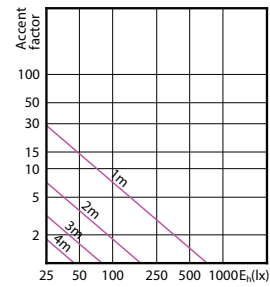

Accent Diagrams

Accent Diagram - Corepro LEDspot 4.6-50W
GU10 840 36D