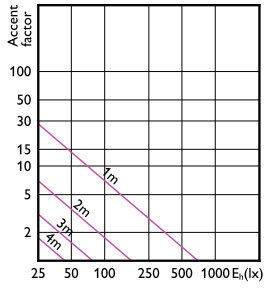

Accent Diagrams

Accent Diagram - CorePro LEDspot 4-50W
GU10 840 36D DIM