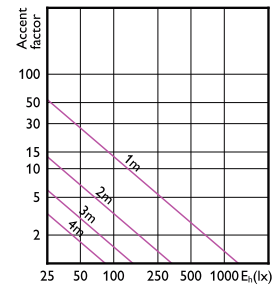

Accent Diagram - CorePro LEDspot 4.9-65W
GU10 840 36D ND