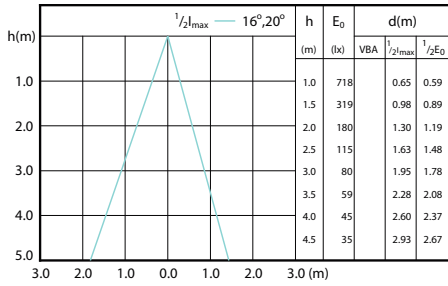

Beam Diagrams

Beam diagram - CorePro LEDspot 4.6-50W GU10 840 36D