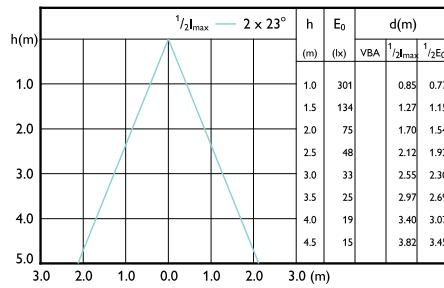

## Beam Diagrams

Beam diagram - CorePro LEDspot 4.6-50W GU10 840 36D

Beam diagram - CorePro LEDspot 4-50W GU10 830 36D DIM

Beam diagram - CorePro LEDspot 4-50W GU10 840 36D DIM

Beam diagram - CorePro LEDspot 4.8-50W GU10 3CCT 36DDIM