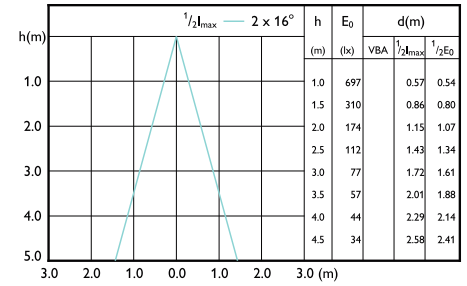

Beam diagram - CorePro LEDspot 4-50W GU10 840 36D DIM