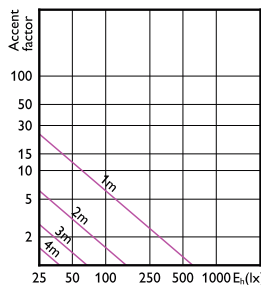

Accent Diagram - CorePro LEDspot 4-50W
GU10 827 36D DIM