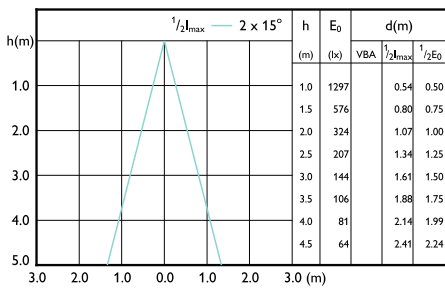

Beam diagram - CorePro LEDspot 4.9-65W GU10 830 36D ND