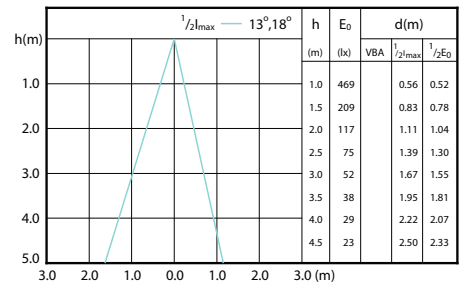

Beam diagram - CorePro LEDspot 2.7-25W GU10 827 36D

Beam diagram - CorePro LEDspot 2.7-25W GU10 830 36D