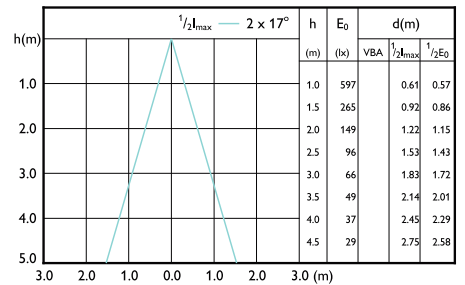

Beam diagram - CorePro LEDspot 4-50W GU10 830 36D DIM