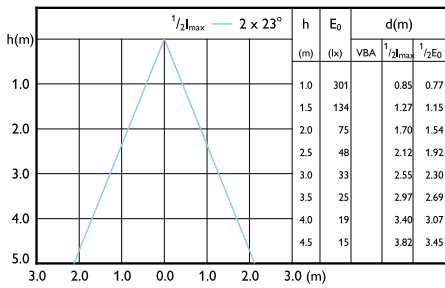

Beam diagram - CorePro LEDspot 3-35W GU10 830 36D DIM