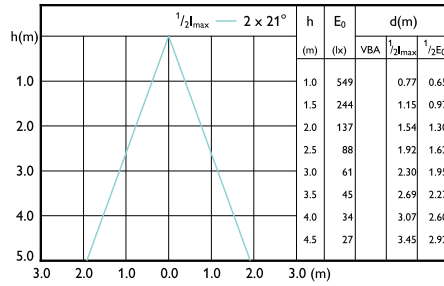

Beam diagram - CorePro LEDspot 3.5-35W GU10 830 36D

Beam diagram - CorePro LEDspot 4.6-50W GU10 840 36D

Beam diagram - CorePro LEDspot 4-50W GU10 830 36D DIM

CorePro LEDspot 230V

Beam Diagrams

Beam diagram - CorePro LEDspot 4-50W GU10 840 36D DIM