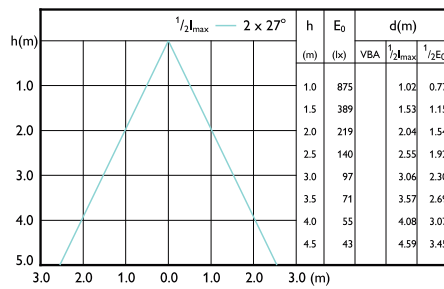

Beam diagram - CorePro LEDspot 670lm GU10 830 60D