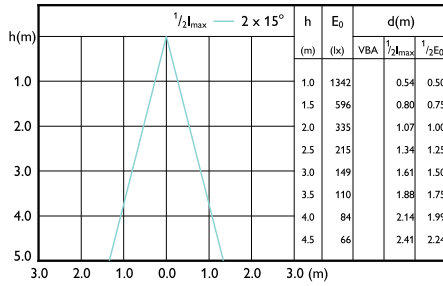

Accent Diagram - CorePro LEDspot 3-35W GU10
827 36D DIM

Accent Diagram - CorePro LEDspot 4.9-65W
GU10 840 36D ND

Beam Diagrams

Beam diagram - CorePro LEDspot 3-35W GU10 840 36D DIM

Beam diagram - CorePro LEDspot 4.9-65W GU10 840 36D ND