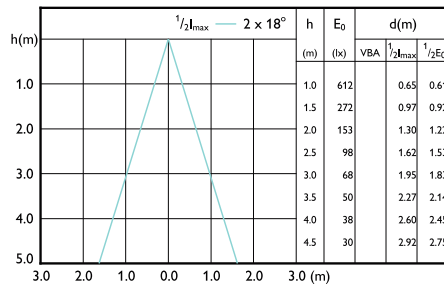

Beam diagram - CorePro LEDspot 4-50W GU10 827 36D DIM