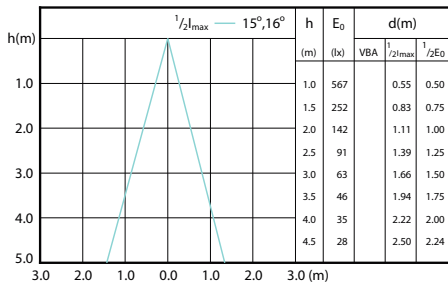

Beam diagram - CorePro LEDspot 2.7-25W GU10 827 36D

Beam diagram - CorePro LEDspot 3.5-35W GU10 827 36D

Beam diagram - CorePro LEDspot 4.6-50W GU10 827 36D 5CT

Beam diagram - CorePro LEDspot 2.7-25W GU10 830 36D