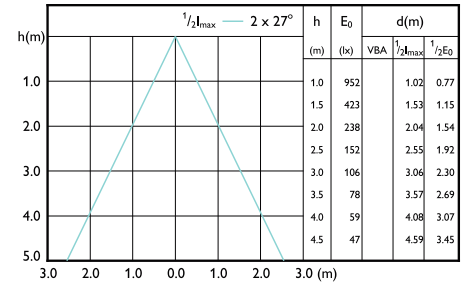

Beam diagram - CorePro LEDspot 730lm GU10 840 60D