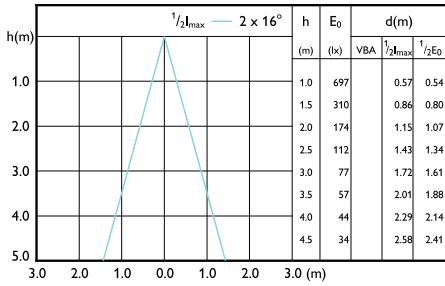

Beam diagram - CorePro LEDspot 3.5-35W GU10 830 36D

Beam diagram - CorePro LEDspot 4.6-50W GU10 840 36D

Beam diagram - CorePro LEDspot 4-50W GU10 830 36D DIM

CorePro LEDspot 230V

Beam Diagrams

Beam diagram - CorePro LEDspot 4-50W GU10 840 36D DIM