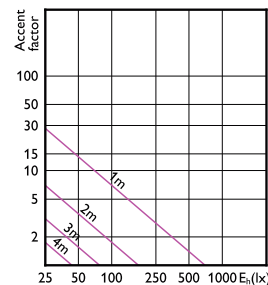

Accent Diagram - Corepro LEDspot 2.7-25W
GU10 830 36D

Accent Diagram - Corepro LEDspot 3.5-35W
GU10 830 36D

Accent Diagram - Corepro LEDspot 4.6-50W
GU10 840 36D

Accent Diagram - CorePro LEDspot 4-50W
GU10 827 36D DIM