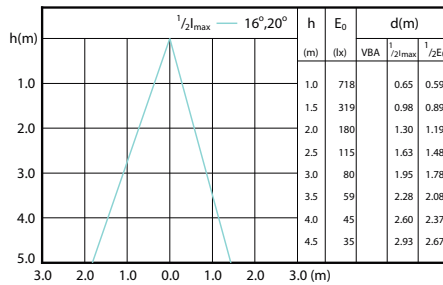

Beam diagram - CorePro LEDspot 4.6-50W GU10 827 36D 5CT

Beam diagram - CorePro LEDspot 4.6-50W GU10 840 36D