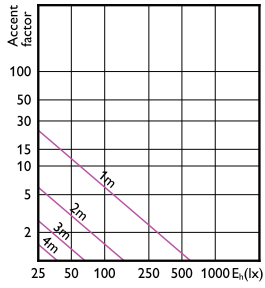

CorePro LEDspot 230V

Accent Diagrams

Accent Diagram - CorePro LEDspot 4-50W
GU10 830 36D DIM