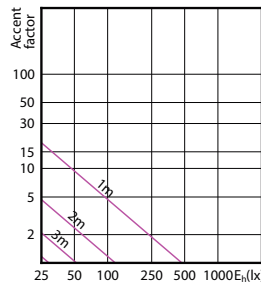

90°

60°

(cd/1000lm) 0°
— 0-180° — 90-270°

(cd/1000lm) 0°
— 0-180° — 90-270°

(cd) 0°
— 0-180° — 90-270°

(cd) 0°
— 0-180° — 90-270°

(cd) 0°
— 0-180° — 90-270°

CorePro LEDspot 230V

CorePro LEDspot 230V

Accent Diagrams

Accent Diagram - CorePro LEDspot 4.9-65W
GU10 830 36D ND

Accent Diagram - Corepro LEDspot 2.7-25W
GU10 827 36D

Accent Diagram - Corepro LEDspot 3.5-35W
GU10 827 36D

Accent Diagram - CorePro LEDspot 4.6-50W
GU10 827 36D 5CT