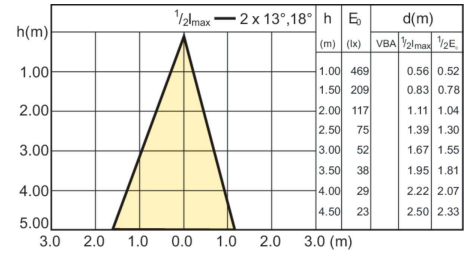

Accent Diagram - CorePro LEDspot 3-35W GU10
827 36D DIM

Accent Diagram - CorePro LEDspot 4.9-65W
GU10 840 36D ND

Beam Diagrams

Beam diagram - CorePro LEDspot 3-35W GU10 840 36D DIM

Beam diagram - CorePro LEDspot 4.9-65W GU10 840 36D ND