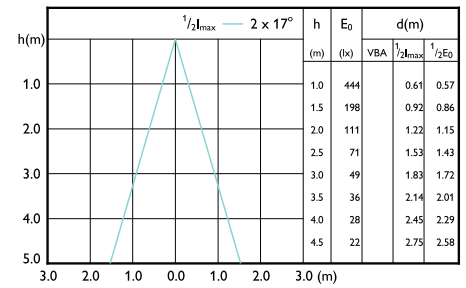

Beam diagram - CorePro LEDspot 4.8-50W GU10 30CT 36DDIM

Beam diagram - CorePro LEDspot 730lm GU10 840 60D

Beam diagram - CorePro LEDspot 3-35W GU10 830 36D DIM

Beam diagram - CorePro LEDspot 4-50W GU10 827 36D DIM