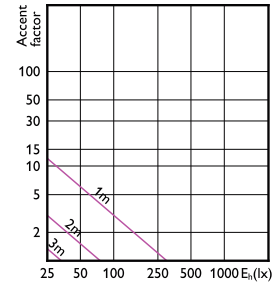

Accent Diagram - CorePro LEDspot 4-50W
GU10 840 36D DIM

CorePro LEDspot 230V

Accent Diagrams

Accent Diagram - CorePro LEDspot 4-50W
GU10 830 36D DIM

Accent Diagram - CorePro LEDspot 4.8-50W
GU10 3CCT 36DDIM