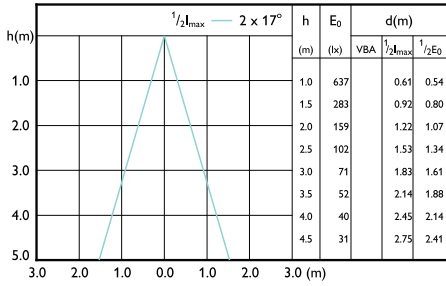

Beam diagram - CoreProLEDspot 4-50W GU10 865 36D DIM UK