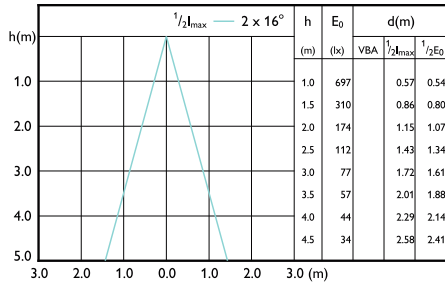

Beam diagram - CoreProLEDspot 4-50W GU10 840 36D DIM UK