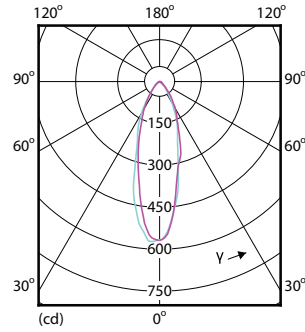

CorePro LED spot MV

Order Code	Full Product Name	Energy consumption kWh/1,000 hours
929002065602	CorePro LEDspot 3-35W GU10 840 36D DIM	3 kWh
929002068202	CorePro LEDspot 3-35W GU10 830 36D DIM	3 kWh
929002495802	CorePro LEDspot 3-35W GU10 827 36D DIM	3 kWh
929002495999	CoreProLEDspot 4-50W GU10 827 36D DIM UK	4 kWh
929003562499	CoreProLEDspot 4-50W GU10 865 36D DIM UK	4 kWh
929001215268	Corepro LEDspot 4.6-50W GU10 827 36D UK	5 kWh
929001217897	Corepro LEDspot 3.5-35W GU10 827 36D UK	4 kWh
929002065899	CoreProLEDspot 4-50W GU10 840 36D DIM UK	4 kWh
929002068399	CoreProLEDspot 4-50W GU10 830 36D DIM UK	4 kWh
929002981002	CorePro LEDspot 4.9-65W GU10 830 36D ND	5 kWh
929002981102	CorePro LEDspot 4.9-65W GU10 840 36D ND	5 kWh
929001217999	Corepro LEDspot 3.5-35W GU10 830 36D UK	4 kWh
929001218099	Corepro LEDspot 3.5-35W GU10 840 36D UK	4 kWh
929001218199	Corepro LEDspot 4.6-50W GU10 830 36D UK	5 kWh
929001218299	Corepro LEDspot 4.6-50W GU10 840 36D UK	5 kWh
929001218399	Corepro LEDspot 4.6-50W GU10 865 36D UK	5 kWh