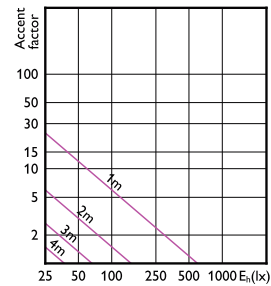

Accent Diagram - CoreProLEDspot 4-50W GU10
830 36D DIM UK