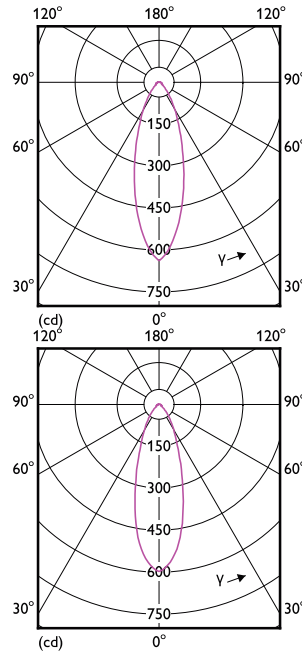

CorePro LED spot MV