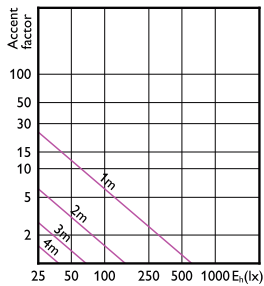

CorePro LED spot MV

Accent Diagrams

Accent Diagram - Corepro LEDspot 4.6-50W
GU10 827 36D UK

Accent Diagram - Corepro LEDspot 3.5-35W
GU10 830 36D UK

Accent Diagram - Corepro LEDspot 4.6-50W
GU10 865 36D UK