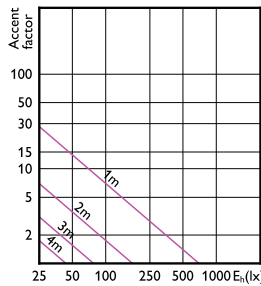

Accent Diagram - CoreProLEDspot 4-50W GU10
840 36D DIM UK