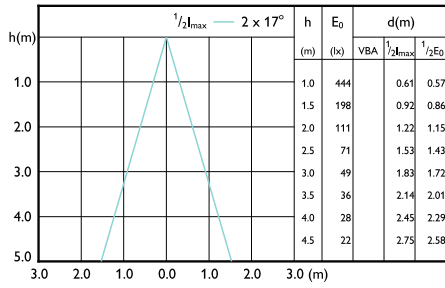

Beam diagram - CorePro LEDspot 3-35W GU10 827 36D DIM