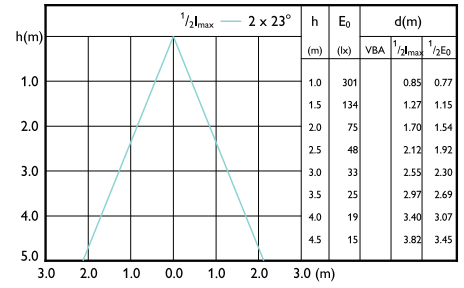

Beam diagram - Corepro LEDspot 4.6-50W
GU10 865 36D UK

Beam Diagrams

Beam diagram - CoreProLEDspot 4-50W GU10 830 36D DIM UK

Beam diagram - CoreProLEDspot 4-50W GU10 840 36D DIM UK

Beam diagram - CorePro LEDspot 3-35W GU10 830 36D DIM