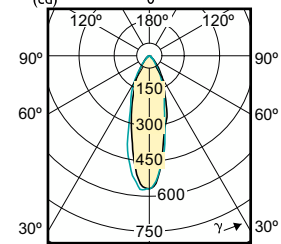

Approval and Application

CorePro LED spot MV

Order Code	Full Product Name	Energy consumption kWh/1,000 hours
929002065602	CorePro LEDspot 3-35W GU10 840 36D DIM	3 kWh
929002068202	CorePro LEDspot 3-35W GU10 830 36D DIM	3 kWh
929002495802	CorePro LEDspot 3-35W GU10 827 36D DIM	3 kWh
929002495999	CoreProLEDspot 4-50W GU10 827 36D DIM UK	4 kWh
929003562499	CoreProLEDspot 4-50W GU10 865 36D DIM UK	4 kWh
929001215268	Corepro LEDspot 4.6-50W GU10 827 36D UK	5 kWh
929001217897	Corepro LEDspot 3.5-35W GU10 827 36D UK	4 kWh
929002065899	CoreProLEDspot 4-50W GU10 840 36D DIM UK	4 kWh
929002068399	CoreProLEDspot 4-50W GU10 830 36D DIM UK	4 kWh
929002981002	CorePro LEDspot 4.9-65W GU10 830 36D ND	5 kWh
929002981102	CorePro LEDspot 4.9-65W GU10 840 36D ND	5 kWh
929001217999	Corepro LEDspot 3.5-35W GU10 830 36D UK	4 kWh
929001218099	Corepro LEDspot 3.5-35W GU10 840 36D UK	4 kWh
929001218199	Corepro LEDspot 4.6-50W GU10 830 36D UK	5 kWh
929001218299	Corepro LEDspot 4.6-50W GU10 840 36D UK	5 kWh
929001218399	Corepro LEDspot 4.6-50W GU10 865 36D UK	5 kWh