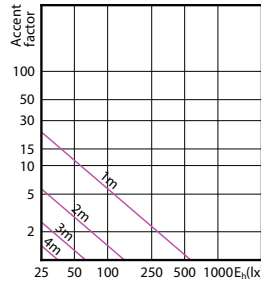

Accent Diagram - Corepro LEDspot 3.5-35W
GU10 830 36D UK