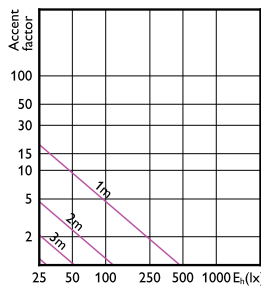

Accent Diagram - CoreProLEDspot 4-50W GU10
827 36D DIM UK

Accent Diagram - CoreProLEDspot 4-50W GU10
840 36D DIM UK

Accent Diagram - CoreProLEDspot 4-50W GU10
830 36D DIM UK

Accent Diagram - CorePro LEDspot 3-35W GU10
830 36D DIM