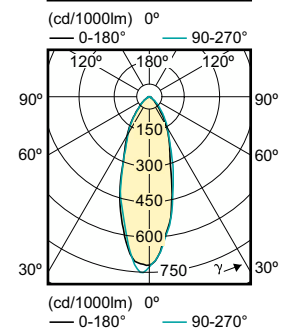

CorePro LED spot MV

Order Code	Full Product Name	Energy consumption kWh/1,000 hours
929002065602	CorePro LEDspot 3-35W GU10 840 36D DIM	3 kWh
929002068202	CorePro LEDspot 3-35W GU10 830 36D DIM	3 kWh
929002495802	CorePro LEDspot 3-35W GU10 827 36D DIM	3 kWh
929002495999	CoreProLEDspot 4-50W GU10 827 36D DIM UK	4 kWh
929003562499	CoreProLEDspot 4-50W GU10 865 36D DIM UK	4 kWh
929001215268	Corepro LEDspot 4.6-50W GU10 827 36D UK	5 kWh
929001217897	Corepro LEDspot 3.5-35W GU10 827 36D UK	4 kWh
929002065899	CoreProLEDspot 4-50W GU10 840 36D DIM UK	4 kWh
929002068399	CoreProLEDspot 4-50W GU10 830 36D DIM UK	4 kWh
929002981002	CorePro LEDspot 4.9-65W GU10 830 36D ND	5 kWh
929002981102	CorePro LEDspot 4.9-65W GU10 840 36D ND	5 kWh
929001217999	Corepro LEDspot 3.5-35W GU10 830 36D UK	4 kWh
929001218099	Corepro LEDspot 3.5-35W GU10 840 36D UK	4 kWh
929001218199	Corepro LEDspot 4.6-50W GU10 830 36D UK	5 kWh
929001218299	Corepro LEDspot 4.6-50W GU10 840 36D UK	5 kWh
929001218399	Corepro LEDspot 4.6-50W GU10 865 36D UK	5 kWh