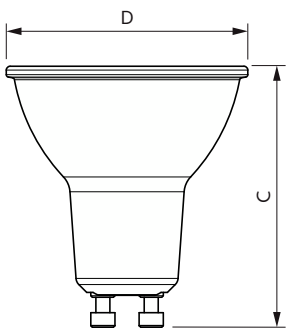

Dimensional drawing

Product	D	C
CorePro LEDspot 3-35W GU10 827 36D DIM	50 mm	54 mm
CorePro LEDspot 3-35W GU10 830 36D DIM	50 mm	54 mm
CorePro LEDspot 3-35W GU10 840 36D DIM	50 mm	54 mm
CoreProLEDspot 4-50W GU10 827 36D DIM UK	50 mm	54 mm
CoreProLEDspot 4-50W GU10 830 36D DIM UK	50 mm	54 mm
CoreProLEDspot 4-50W GU10 840 36D DIM UK	50 mm	54 mm
CoreProLEDspot 4-50W GU10 865 36D DIM UK	50 mm	54 mm
Corepro LEDspot 3.5-35W GU10 827 36D UK	50 mm	54 mm
Corepro LEDspot 3.5-35W GU10 830 36D UK	50 mm	54 mm
Corepro LEDspot 3.5-35W GU10 840 36D UK	50 mm	54 mm
Corepro LEDspot 4.6-50W GU10 827 36D UK	50 mm	54 mm
Corepro LEDspot 4.6-50W GU10 830 36D UK	50 mm	54 mm
Corepro LEDspot 4.6-50W GU10 840 36D UK	50 mm	54 mm
Corepro LEDspot 4.6-50W GU10 865 36D UK	50 mm	54 mm