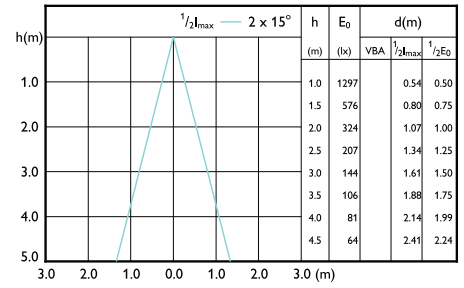

Beam diagram - CorePro LEDspot 4.9-65W GU10 830 36D ND