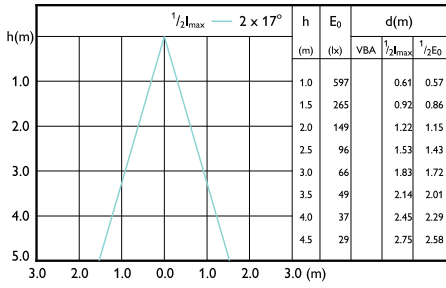

Beam Diagrams

Beam diagram - CoreProLEDspot 4-50W GU10 830 36D DIM UK