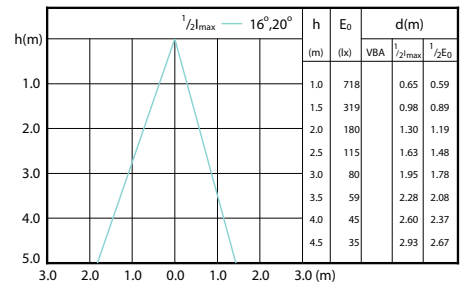

Beam diagram - CorePro LEDspot 4.9-65W
GU10 840 36D ND

Beam diagram - Corepro LEDspot 3.5-35W
GU10 827 36D UK

Beam diagram - Corepro LEDspot 4.6-50W
GU10 827 36D UK

Beam diagram - Corepro LEDspot 3.5-35W
GU10 830 36D UK