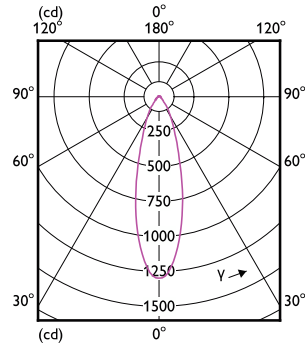

CorePro LED spot MV

Order Code	Full Product Name	Energy consumption kWh/1,000 hours
929002065602	CorePro LEDspot 3-35W GU10 840 36D DIM	3 kWh
929002068202	CorePro LEDspot 3-35W GU10 830 36D DIM	3 kWh
929002495802	CorePro LEDspot 3-35W GU10 827 36D DIM	3 kWh
929002495999	CoreProLEDspot 4-50W GU10 827 36D DIM UK	4 kWh
929003562499	CoreProLEDspot 4-50W GU10 865 36D DIM UK	4 kWh
929001215268	Corepro LEDspot 4.6-50W GU10 827 36D UK	5 kWh
929001217897	Corepro LEDspot 3.5-35W GU10 827 36D UK	4 kWh
929002065899	CoreProLEDspot 4-50W GU10 840 36D DIM UK	4 kWh
929002068399	CoreProLEDspot 4-50W GU10 830 36D DIM UK	4 kWh
929002981002	CorePro LEDspot 4.9-65W GU10 830 36D ND	5 kWh
929002981102	CorePro LEDspot 4.9-65W GU10 840 36D ND	5 kWh
929001217999	Corepro LEDspot 3.5-35W GU10 830 36D UK	4 kWh
929001218099	Corepro LEDspot 3.5-35W GU10 840 36D UK	4 kWh
929001218199	Corepro LEDspot 4.6-50W GU10 830 36D UK	5 kWh
929001218299	Corepro LEDspot 4.6-50W GU10 840 36D UK	5 kWh
929001218399	Corepro LEDspot 4.6-50W GU10 865 36D UK	5 kWh