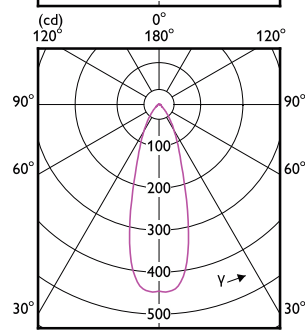

CorePro LED spot MV

Order Code	Full Product Name	Energy consumption kWh/1,000 hours
929002065602	CorePro LEDspot 3-35W GU10 840 36D DIM	3 kWh
929002068202	CorePro LEDspot 3-35W GU10 830 36D DIM	3 kWh
929002495802	CorePro LEDspot 3-35W GU10 827 36D DIM	3 kWh
929002495999	CoreProLEDspot 4-50W GU10 827 36D DIM UK	4 kWh
929003562499	CoreProLEDspot 4-50W GU10 865 36D DIM UK	4 kWh
929001215268	Corepro LEDspot 4.6-50W GU10 827 36D UK	5 kWh
929001217897	Corepro LEDspot 3.5-35W GU10 827 36D UK	4 kWh
929002065899	CoreProLEDspot 4-50W GU10 840 36D DIM UK	4 kWh
929002068399	CoreProLEDspot 4-50W GU10 830 36D DIM UK	4 kWh
929002981002	CorePro LEDspot 4.9-65W GU10 830 36D ND	5 kWh
929002981102	CorePro LEDspot 4.9-65W GU10 840 36D ND	5 kWh
929001217999	Corepro LEDspot 3.5-35W GU10 830 36D UK	4 kWh
929001218099	Corepro LEDspot 3.5-35W GU10 840 36D UK	4 kWh
929001218199	Corepro LEDspot 4.6-50W GU10 830 36D UK	5 kWh
929001218299	Corepro LEDspot 4.6-50W GU10 840 36D UK	5 kWh
929001218399	Corepro LEDspot 4.6-50W GU10 865 36D UK	5 kWh