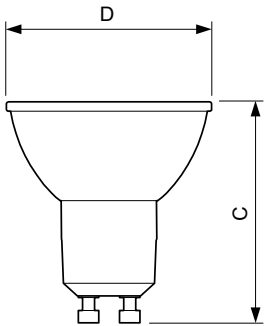

Dimensional drawing

Product	D	C
CorePro LEDspot 3-35W GU10 827 36D DIM	50 mm	54 mm
CorePro LEDspot 3-35W GU10 830 36D DIM	50 mm	54 mm
CorePro LEDspot 3-35W GU10 840 36D DIM	50 mm	54 mm
CoreProLEDspot 4-50W GU10 827 36D DIM UK	50 mm	54 mm
CoreProLEDspot 4-50W GU10 830 36D DIM UK	50 mm	54 mm
CoreProLEDspot 4-50W GU10 840 36D DIM UK	50 mm	54 mm
CoreProLEDspot 4-50W GU10 865 36D DIM UK	50 mm	54 mm
Corepro LEDspot 3.5-35W GU10 827 36D UK	50 mm	54 mm
Corepro LEDspot 3.5-35W GU10 830 36D UK	50 mm	54 mm
Corepro LEDspot 3.5-35W GU10 840 36D UK	50 mm	54 mm
Corepro LEDspot 4.6-50W GU10 827 36D UK	50 mm	54 mm
Corepro LEDspot 4.6-50W GU10 830 36D UK	50 mm	54 mm
Corepro LEDspot 4.6-50W GU10 840 36D UK	50 mm	54 mm
Corepro LEDspot 4.6-50W GU10 865 36D UK	50 mm	54 mm