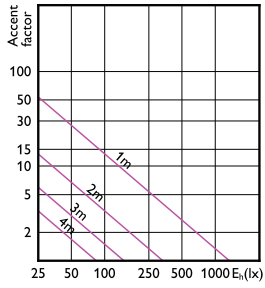

Accent Diagrams

Accent Diagram - CorePro LEDspot 4.9-65W
GU10 840 36D ND