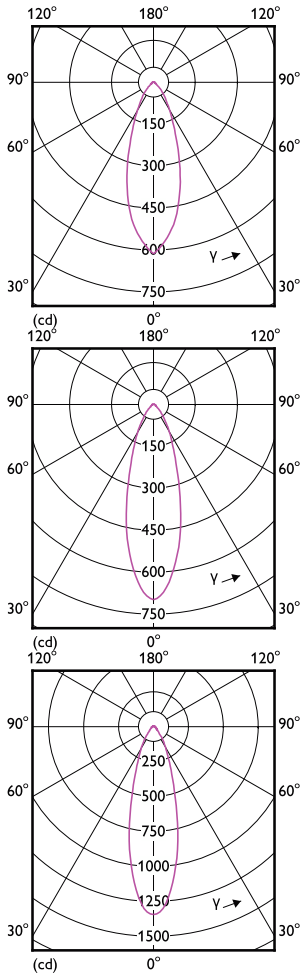

CorePro LED spot MV