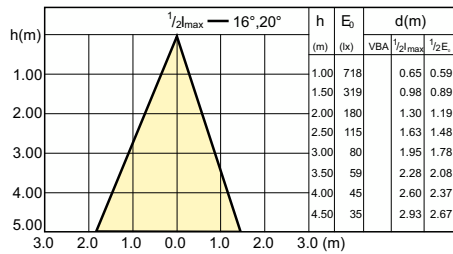

Beam diagram - Corepro LEDspot 4.6-50W
GU10 827 36D UK