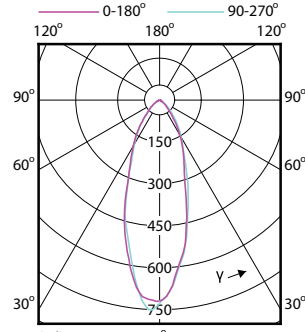

CorePro LED spot MV

Order Code	Full Product Name	Energy consumption kWh/1,000 hours
929002065602	CorePro LEDspot 3-35W GU10 840 36D DIM	3 kWh
929002068202	CorePro LEDspot 3-35W GU10 830 36D DIM	3 kWh
929002495802	CorePro LEDspot 3-35W GU10 827 36D DIM	3 kWh
929002495999	CoreProLEDspot 4-50W GU10 827 36D DIM UK	4 kWh
929003562499	CoreProLEDspot 4-50W GU10 865 36D DIM UK	4 kWh
929001215268	Corepro LEDspot 4.6-50W GU10 827 36D UK	5 kWh
929001217897	Corepro LEDspot 3.5-35W GU10 827 36D UK	4 kWh
929002065899	CoreProLEDspot 4-50W GU10 840 36D DIM UK	4 kWh
929002068399	CoreProLEDspot 4-50W GU10 830 36D DIM UK	4 kWh
929002981002	CorePro LEDspot 4.9-65W GU10 830 36D ND	5 kWh
929002981102	CorePro LEDspot 4.9-65W GU10 840 36D ND	5 kWh
929001217999	Corepro LEDspot 3.5-35W GU10 830 36D UK	4 kWh
929001218099	Corepro LEDspot 3.5-35W GU10 840 36D UK	4 kWh
929001218199	Corepro LEDspot 4.6-50W GU10 830 36D UK	5 kWh
929001218299	Corepro LEDspot 4.6-50W GU10 840 36D UK	5 kWh
929001218399	Corepro LEDspot 4.6-50W GU10 865 36D UK	5 kWh