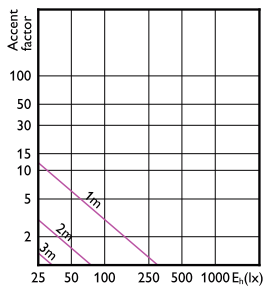

Accent Diagram - CorePro LEDspot 3-35W GU10
830 36D DIM