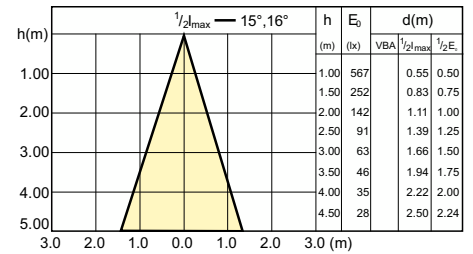

Accent Diagrams

Beam Diagrams

Beam diagram - Corepro LEDspot 4.6-50W
GU10 827 36D UK