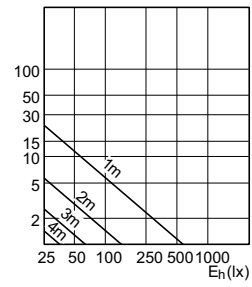

CorePro LED spot MV

Accent Diagrams

Accent Diagram - CorePro LEDspot 4.9-65W
GU10 830 36D ND

Accent Diagram - CorePro LEDspot 4-50W GU10
865 36D DIM UK

Accent Diagram - CorePro LEDspot 3.5-35W
GU10 827 36D UK