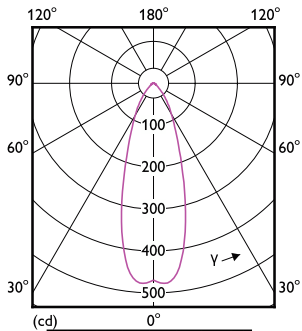

CorePro LED spot MV

Order Code	Full Product Name	Energy consumption kWh/1,000 hours
929002065602	CorePro LEDspot 3-35W GU10 840 36D DIM	3 kWh
929002068202	CorePro LEDspot 3-35W GU10 830 36D DIM	3 kWh
929002495802	CorePro LEDspot 3-35W GU10 827 36D DIM	3 kWh
929002495999	CoreProLEDspot 4-50W GU10 827 36D DIM UK	4 kWh
929003562499	CoreProLEDspot 4-50W GU10 865 36D DIM UK	4 kWh
929001215268	Corepro LEDspot 4.6-50W GU10 827 36D UK	5 kWh
929001217897	Corepro LEDspot 3.5-35W GU10 827 36D UK	4 kWh
929002065899	CoreProLEDspot 4-50W GU10 840 36D DIM UK	4 kWh
929002068399	CoreProLEDspot 4-50W GU10 830 36D DIM UK	4 kWh
929002981002	CorePro LEDspot 4.9-65W GU10 830 36D ND	5 kWh
929002981102	CorePro LEDspot 4.9-65W GU10 840 36D ND	5 kWh
929001217999	Corepro LEDspot 3.5-35W GU10 830 36D UK	4 kWh
929001218099	Corepro LEDspot 3.5-35W GU10 840 36D UK	4 kWh
929001218199	Corepro LEDspot 4.6-50W GU10 830 36D UK	5 kWh
929001218299	Corepro LEDspot 4.6-50W GU10 840 36D UK	5 kWh
929001218399	Corepro LEDspot 4.6-50W GU10 865 36D UK	5 kWh