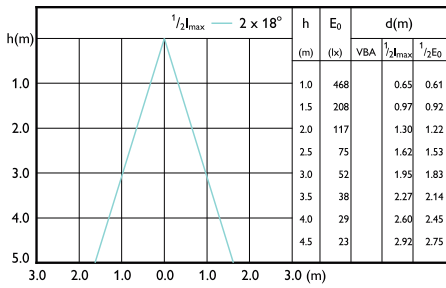

Accent Diagram - CorePro LEDspot 3-35W GU10
840 36D DIM

Accent Diagram - CorePro LEDspot 3-35W GU10
827 36D DIM

Accent Diagrams

Accent Diagram - CorePro LEDspot 4.9-65W
GU10 840 36D ND

Beam Diagrams

Beam diagram - CorePro LEDspot 3-35W GU10
840 36D DIM