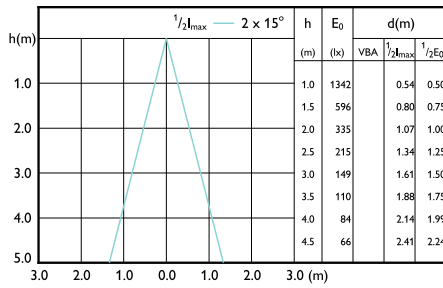

Accent Diagram - CorePro LEDspot 3-35W GU10
840 36D DIM

Accent Diagram - CorePro LEDspot 3-35W GU10
827 36D DIM

Accent Diagrams

Accent Diagram - CorePro LEDspot 4.9-65W
GU10 840 36D ND

Beam Diagrams

Beam diagram - CorePro LEDspot 3-35W GU10
840 36D DIM