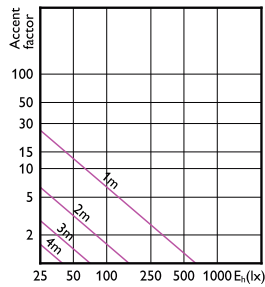

Accent Diagram - CorePro LEDspot 4-50W GU10
865 36D DIM UK