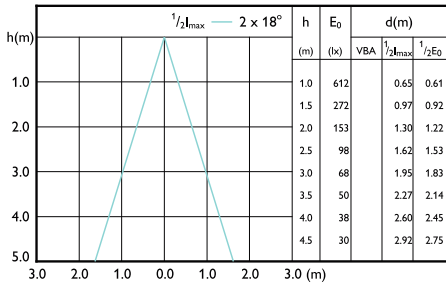

Beam diagram - Corepro LEDspot 4.6-50W
GU10 865 36D UK

Beam Diagrams

Beam diagram - CoreProLEDspot 4-50W GU10 830 36D DIM UK

Beam diagram - CoreProLEDspot 4-50W GU10 840 36D DIM UK

Beam diagram - CorePro LEDspot 3-35W GU10 830 36D DIM