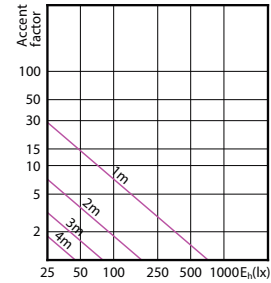

CorePro LED spot MV

Accent Diagrams

Accent Diagram - Corepro LEDspot 4.6-50W
GU10 827 36D UK

Accent Diagram - Corepro LEDspot 3.5-35W
GU10 830 36D UK

Accent Diagram - Corepro LEDspot 4.6-50W
GU10 865 36D UK