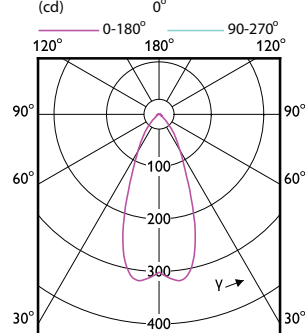

CorePro LED spot MV

Order Code	Full Product Name	Energy consumption kWh/1,000 hours
929002065602	CorePro LEDspot 3-35W GU10 840 36D DIM	3 kWh
929002068202	CorePro LEDspot 3-35W GU10 830 36D DIM	3 kWh
929002495802	CorePro LEDspot 3-35W GU10 827 36D DIM	3 kWh
929002495999	CoreProLEDspot 4-50W GU10 827 36D DIM UK	4 kWh
929003562499	CoreProLEDspot 4-50W GU10 865 36D DIM UK	4 kWh
929001215268	Corepro LEDspot 4.6-50W GU10 827 36D UK	5 kWh
929001217897	Corepro LEDspot 3.5-35W GU10 827 36D UK	4 kWh
929002065899	CoreProLEDspot 4-50W GU10 840 36D DIM UK	4 kWh
929002068399	CoreProLEDspot 4-50W GU10 830 36D DIM UK	4 kWh
929002981002	CorePro LEDspot 4.9-65W GU10 830 36D ND	5 kWh
929002981102	CorePro LEDspot 4.9-65W GU10 840 36D ND	5 kWh
929001217999	Corepro LEDspot 3.5-35W GU10 830 36D UK	4 kWh
929001218099	Corepro LEDspot 3.5-35W GU10 840 36D UK	4 kWh
929001218199	Corepro LEDspot 4.6-50W GU10 830 36D UK	5 kWh
929001218299	Corepro LEDspot 4.6-50W GU10 840 36D UK	5 kWh
929001218399	Corepro LEDspot 4.6-50W GU10 865 36D UK	5 kWh