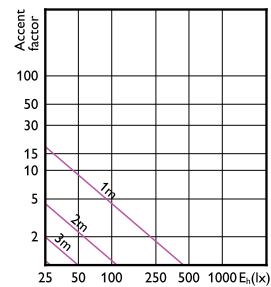

Accent Diagram - CorePro LEDspot 3-35W GU10
827 36D DIM