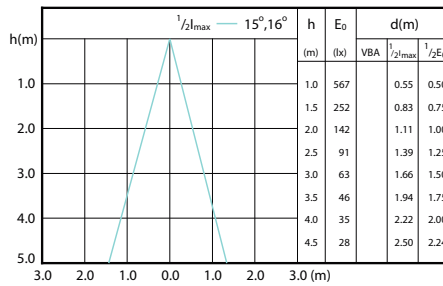

Beam diagram - Corepro LEDspot 3.5-35W
GU10 830 36D UK