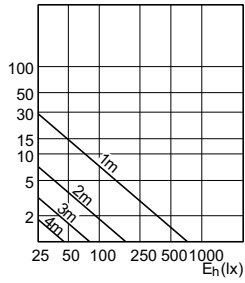

CorePro LED spot MV

Accent Diagrams

Accent Diagram - Corepro LEDspot 4.6-50W
GU10 827 36D UK