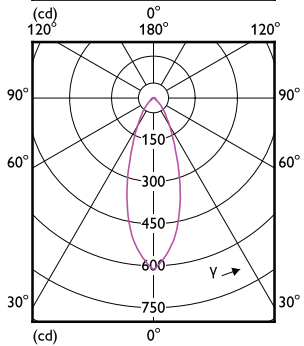

CorePro LED spot MV