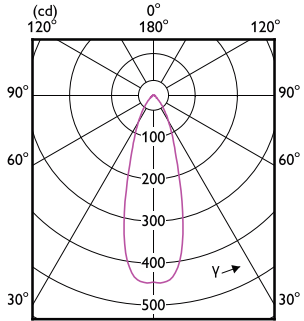

CorePro LED spot MV