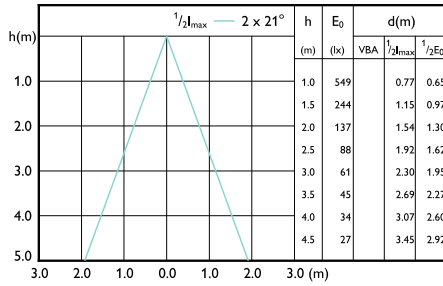

Beam diagram - CorePro LEDspot 4.8-50W GU10 30CT 36DDIM