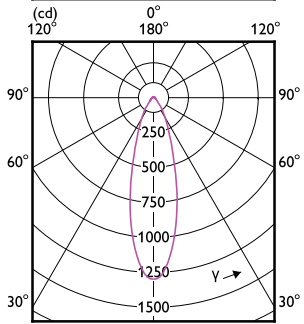

CorePro LED spot MV