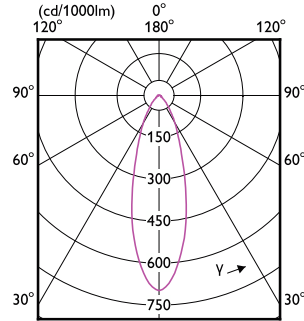

CorePro LED spot MV