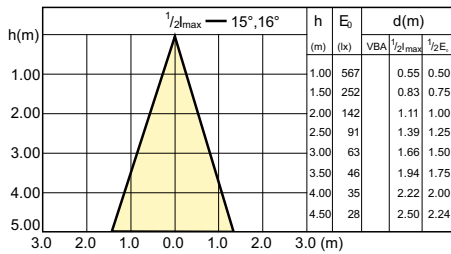

Beam Diagrams

Beam diagram - CorePro LEDspot 3-35W GU10 840 36D DIM

Beam diagram - CorePro LEDspot 4.9-65W GU10 840 36D ND

Beam diagram - CorePro LEDspot 2.7-25W GU10 827 36D

Beam diagram - CorePro LEDspot 3.5-35W GU10 827 36D