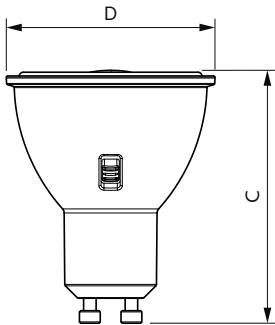

CorePro LED spot MV

Dimensional drawing

Product	D	C
CorePro LEDspot 4.8-50W GU10 3CCT 36DDIM	50 mm	61.5 mm

Product	D	C
Corepro LEDspot 670lm GU10 830 60D	50 mm	54 mm
Corepro LEDspot 730lm GU10 840 60D	50 mm	54 mm

General Information

Cap-Base	GU10
Switching Cycle	50,000

Light Technical

Color rendering index (CRI)	80
LLMF At End Of Nominal Lifetime (Nom)	70 %

Operating and Electrical

Input Frequency	50 to 60 Hz
Starting Time (Nom)	0.5 s

Mechanical and Housing

Bulb Shape	PAR16

Approval and Application

Ambient temperature range	-20 to +45 °C

General Information

Order Code	Full Product Name	Nominal lifetime
73022500	CorePro LEDspot 3-35W GU10 840 36D DIM	15,000 hour(s)
72135300	CorePro LEDspot 3-35W GU10 830 36D DIM	15,000 hour(s)
72133900	CorePro LEDspot 3-35W GU10 827 36D DIM	15,000 hour(s)
72137700	CorePro LEDspot 4-50W GU10 827 36D DIM	15,000 hour(s)
75251700	Corepro LEDspot 4.6-50W GU10 827 36D	15,000 hour(s)
70029400	CorePro LEDspot 4.6-50W GU10 827 36D 5CT	15,000 hour(s)
75209800	Corepro LEDspot 2.7-25W GU10 827 36D	15,000 hour(s)
75253100	Corepro LEDspot 3.5-35W GU10 827 36D	15,000 hour(s)
30875600	Corepro LEDspot 550lm GU10 830 120D	15,000 hour(s)
30865700	Corepro LEDspot 550lm GU10 840 120D	15,000 hour(s)
30867100	Corepro LEDspot 550lm GU10 865 120D	15,000 hour(s)
35885000	CorePro LEDspot 4-50W GU10 840 36D DIM	15,000 hour(s)
35883600	CorePro LEDspot 4-50W GU10 830 36D DIM	15,000 hour(s)
30871800	CorePro LEDspot 4.9-65W GU10 830 36D ND	15,000 hour(s)
30861900	CorePro LEDspot 4.9-65W GU10 840 36D ND	15,000 hour(s)
72829100	Corepro LEDspot 2.7-25W GU10 830 36D	15,000 hour(s)
72831400	Corepro LEDspot 2.7-25W GU10 840 36D	15,000 hour(s)
72833800	Corepro LEDspot 3.5-35W GU10 830 36D	15,000 hour(s)
72835200	Corepro LEDspot 3.5-35W GU10 840 36D	15,000 hour(s)
72837600	Corepro LEDspot 4.6-50W GU10 830 36D	15,000 hour(s)
72839000	Corepro LEDspot 4.6-50W GU10 840 36D	15,000 hour(s)
72841300	Corepro LEDspot 4.6-50W GU10 865 36D	15,000 hour(s)
36969600	CorePro LEDspot 4.8-50W GU10 3CCT 36DDIM	15,000 hour(s)
81333101	Corepro LEDspot 670lm GU10 830 60D	25,000 hour(s)
81335501	Corepro LEDspot 730lm GU10 840 60D	25,000 hour(s)