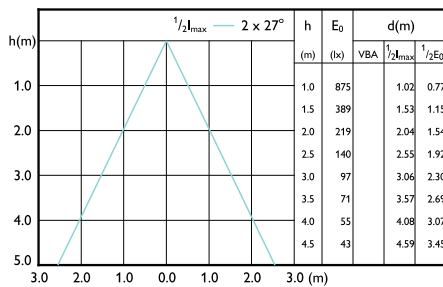

Beam diagram - CorePro LEDspot 3-35W GU10 830 36D DIM

Beam diagram - CorePro LEDspot 4-50W GU10 827 36D DIM

Beam diagram - CorePro LEDspot 3-35W GU10 827 36D DIM

Beam diagram - CorePro LEDspot 4.9-65W GU10 830 36D ND