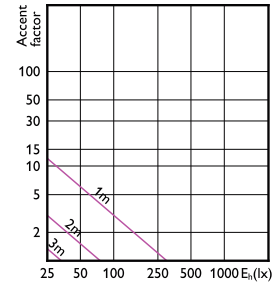

Accent Diagram - CorePro LEDspot 3-35W GU10
830 36D DIM