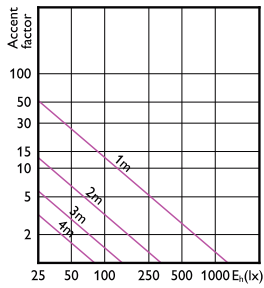

Accent Diagram - CorePro LEDspot 4.9-65W
GU10 830 36D ND