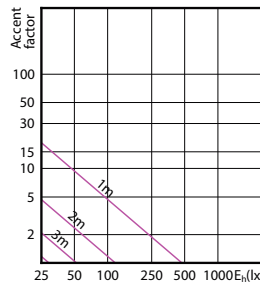

## Accent Diagrams

Accent Diagram - CorePro LEDspot 4.9-65W  
GU10 830 36D ND

Accent Diagram - Corepro LEDspot 2.7-25W  
GU10 827 36D

Accent Diagram - Corepro LEDspot 3.5-35W  
GU10 827 36D

Accent Diagram - Corepro LEDspot 4.6-50W  
GU10 827 36D