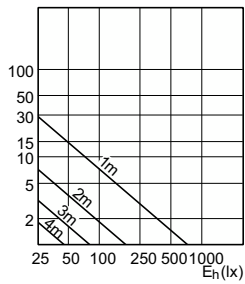

## Accent Diagrams

Accent Diagram - CorePro LEDspot 4.9-65W  
GU10 830 36D ND

Accent Diagram - Corepro LEDspot 2.7-25W  
GU10 827 36D

Accent Diagram - Corepro LEDspot 3.5-35W  
GU10 827 36D

Accent Diagram - Corepro LEDspot 4.6-50W  
GU10 827 36D