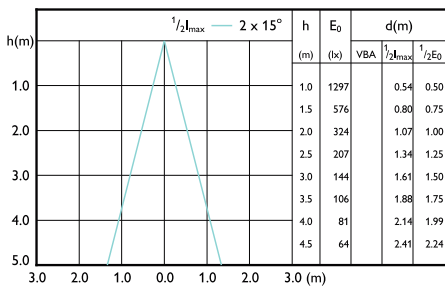

Beam diagram - CorePro LEDspot 4.9-65W GU10 830 36D ND