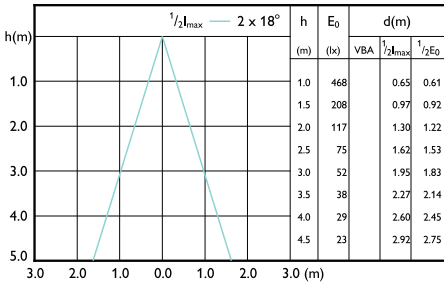

Beam Diagrams

Beam diagram - CorePro LEDspot 3-35W GU10 840 36D DIM