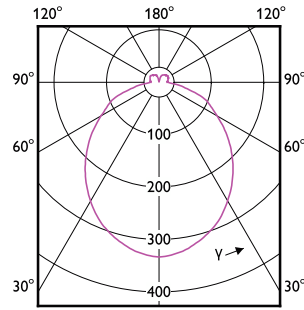

CorePro LED spot MV