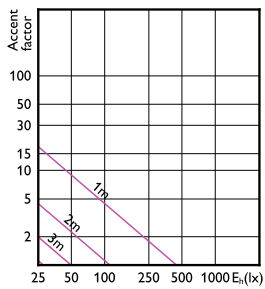

Accent Diagram - CorePro LEDspot 3-35W GU10
827 36D DIM