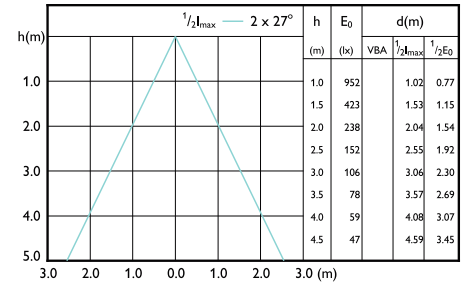

Beam diagram - CorePro LEDspot 4-50W GU10 830 36D DIM

Beam Diagrams

Beam diagram - CorePro LEDspot 4-50W GU10 840 36D DIM

Beam diagram - CorePro LEDspot 4.8-50W GU10 30CT 36DDIM

Beam diagram - Corepro LEDspot 730lm GU10 840 60D