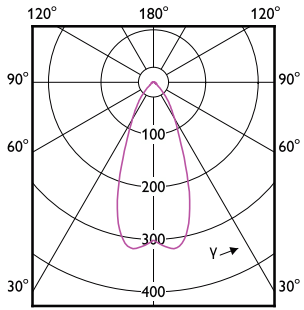

CorePro LED spot MV