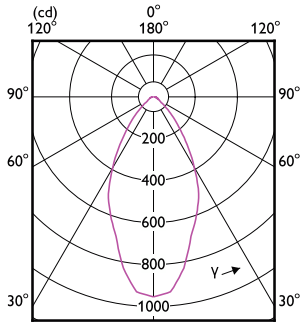

CorePro LED spot MV