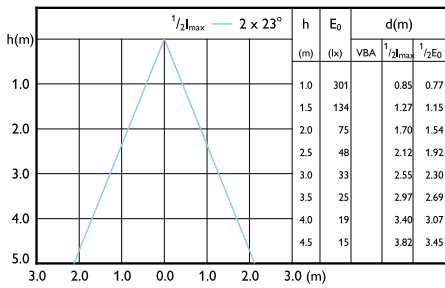

Beam diagram - CorePro LEDspot 4-50W GU10 830 36D DIM

Beam Diagrams

Beam diagram - CorePro LEDspot 4-50W GU10 840 36D DIM

Beam diagram - CorePro LEDspot 4.8-50W GU10 30CT 36DDIM

Beam diagram - Corepro LEDspot 730lm GU10 840 60D