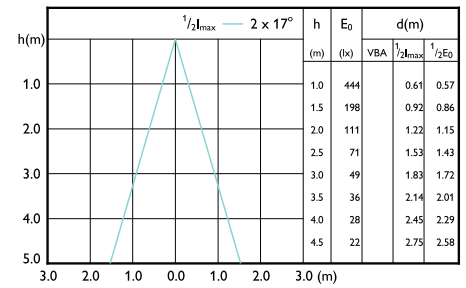

Beam diagram - CorePro LEDspot 3-35W GU10 827 36D DIM