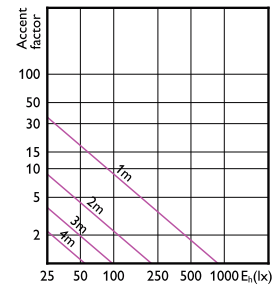

Accent Diagram - CorePro LEDspot 670lm GU10
830 60D