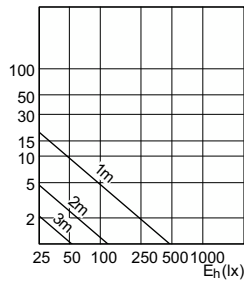

Accent Diagram - Corepro LEDspot 2.7-25W
GU10 827 36D