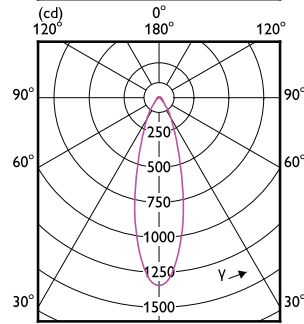

CorePro LED spot MV