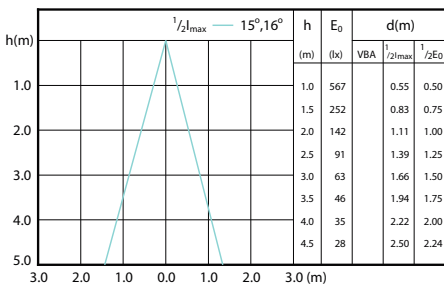

Beam diagram - CorePro LEDspot 3.5-35W GU10 827 36D

Beam diagram - CorePro LEDspot 3.5-35W GU10 830 36D