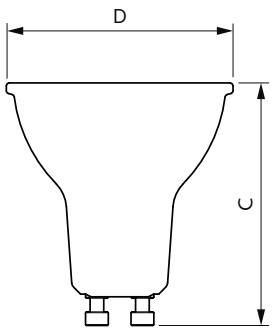

## Dimensional drawing

Product	D	C
CorePro LEDspot 3-35W GU10 827 36D DIM	50 mm	54 mm
CorePro LEDspot 3-35W GU10 830 36D DIM	50 mm	54 mm
CorePro LEDspot 3-35W GU10 840 36D DIM	50 mm	54 mm
CorePro LEDspot 4-50W GU10 827 36D DIM	50 mm	54 mm
CorePro LEDspot 4-50W GU10 830 36D DIM	50 mm	54 mm
CorePro LEDspot 4-50W GU10 840 36D DIM	50 mm	54 mm
CorePro LEDspot 4.6-50W GU10 827 36D 5CT	50 mm	54 mm
Corepro LEDspot 2.7-25W GU10 827 36D	50 mm	53 mm
Corepro LEDspot 2.7-25W GU10 830 36D	50 mm	54 mm
Corepro LEDspot 2.7-25W GU10 840 36D	50 mm	54 mm
Corepro LEDspot 3.5-35W GU10 827 36D	50 mm	54 mm
Corepro LEDspot 3.5-35W GU10 830 36D	50 mm	54 mm
Corepro LEDspot 3.5-35W GU10 840 36D	50 mm	54 mm
Corepro LEDspot 4.6-50W GU10 827 36D	50 mm	54 mm
Corepro LEDspot 4.6-50W GU10 830 36D	50 mm	54 mm
Corepro LEDspot 4.6-50W GU10 840 36D	50 mm	54 mm
Corepro LEDspot 4.6-50W GU10 865 36D	50 mm	54 mm

## Dimensional drawing

Product	D	C
CorePro LEDspot 4.8-50W GU10 3CCT 36DDIM	50 mm	61.5 mm

Product	D	C
Corepro LEDspot 670lm GU10 830 60D	50 mm	54 mm
Corepro LEDspot 730lm GU10 840 60D	50 mm	54 mm