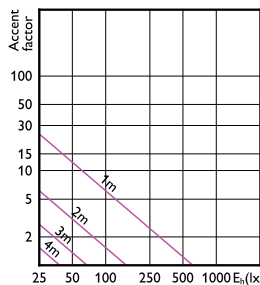

Accent Diagram - CorePro LEDspot 4-50W
GU10 827 36D DIM