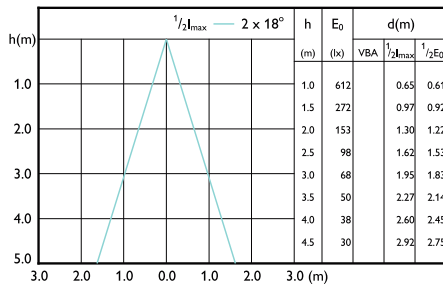

Beam diagram - CorePro LEDspot 4-50W GU10 827 36D DIM