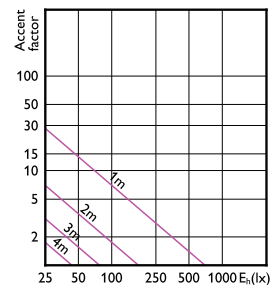

Accent Diagram - Corepro LEDspot 2.7-25W  
GU10 840 36D

Accent Diagram - Corepro LEDspot 3.5-35W  
GU10 830 36D

Accent Diagram - Corepro LEDspot 4.6-50W  
GU10 840 36D

Accent Diagram - CorePro LEDspot 4-50W  
GU10 827 36D DIM