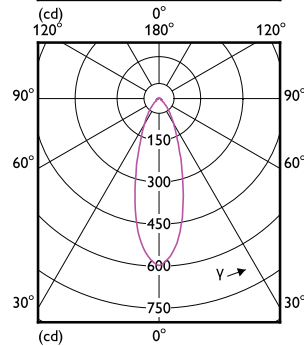

CorePro LED spot MV