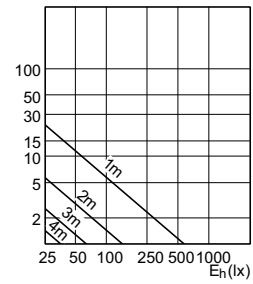

## Accent Diagrams

Accent Diagram - CorePro LEDspot 4.9-65W  
GU10 830 36D ND

Accent Diagram - Corepro LEDspot 2.7-25W  
GU10 827 36D

Accent Diagram - Corepro LEDspot 3.5-35W  
GU10 827 36D

Accent Diagram - Corepro LEDspot 4.6-50W  
GU10 827 36D