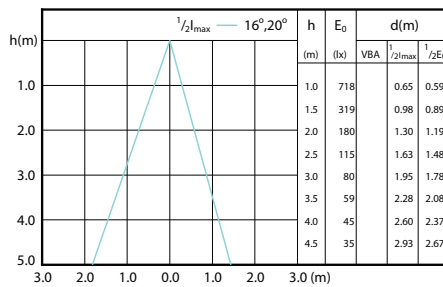

Beam diagram - CorePro LEDspot 4.6-50W GU10 827 36D

Beam diagram - CorePro LEDspot 4.6-50W GU10 840 36D