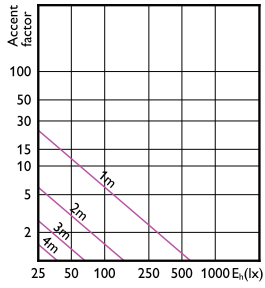

CorePro LED spot MV

Accent Diagrams

Accent Diagram - CorePro LEDspot 4-50W
GU10 830 36D DIM