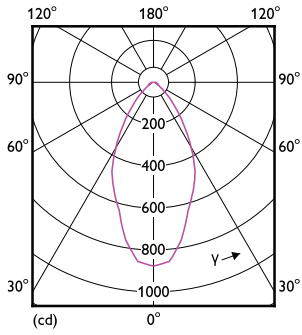

CorePro LED spot MV

Accent Diagrams