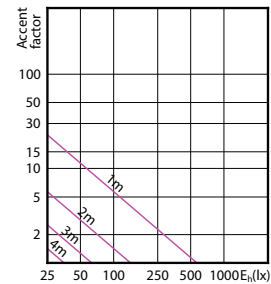

Accent Diagram - Corepro LEDspot 3.5-35W
GU10 830 36D