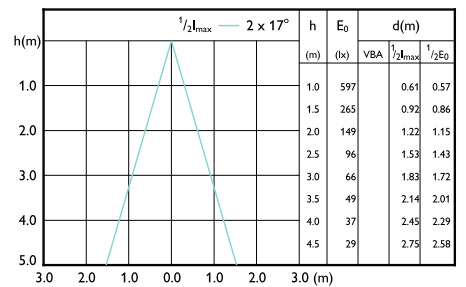

Beam diagram - CorePro LEDspot 4.6-50W GU10 827 36D

Beam diagram - CorePro LEDspot 2.7-25W GU10 840 36D

Beam diagram - CorePro LEDspot 3.5-35W GU10 830 36D

Beam diagram - CorePro LEDspot 4.6-50W GU10 840 36D