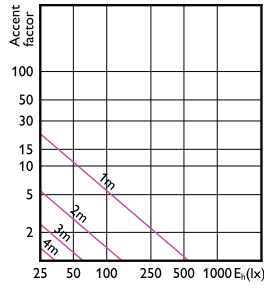

Accent Diagram - CorePro LEDspot 4.8-50W
GU10 3CCT 36DDIM