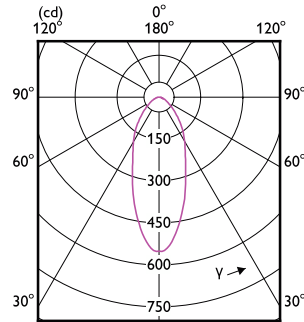

CorePro LED spot MV