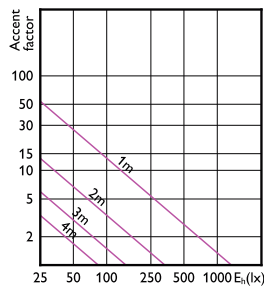

Accent Diagram - CorePro LEDspot 4.9-65W
GU10 840 36D ND