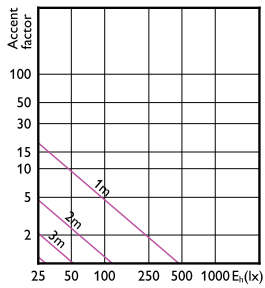

## Accent Diagrams

Accent Diagram - CorePro LEDspot 4-50W  
GU10 830 36D DIM

Accent Diagram - CorePro LEDspot 4.8-50W  
GU10 3CCT 36DDIM

Accent Diagram - CorePro LEDspot 3-35W GU10  
830 36D DIM

Accent Diagram - CorePro LEDspot 3-35W GU10  
840 36D DIM