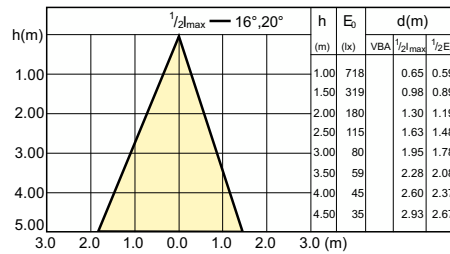

Beam Diagrams

Beam diagram - CorePro LEDspot 3-35W GU10 840 36D DIM

Beam diagram - CorePro LEDspot 4.9-65W GU10 840 36D ND

Beam diagram - CorePro LEDspot 2.7-25W GU10 827 36D

Beam diagram - CorePro LEDspot 3.5-35W GU10 827 36D