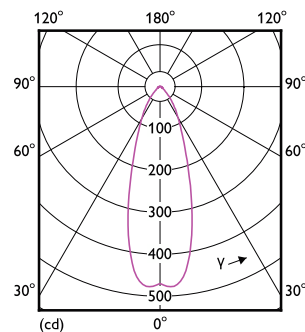

Order Code	Full Product Name	Energy Consumption kWh/1000 h
73022500	CorePro LEDspot 3-35W GU10 840 36D DIM	3 kWh
72135300	CorePro LEDspot 3-35W GU10 830 36D DIM	3 kWh
72133900	CorePro LEDspot 3-35W GU10 827 36D DIM	3 kWh
72137700	CorePro LEDspot 4-50W GU10 827 36D DIM	4 kWh
75251700	Corepro LEDspot 4.6-50W GU10 827 36D	5 kWh
70029400	CorePro LEDspot 4.6-50W GU10 827 36D 5CT	5 kWh
75209800	Corepro LEDspot 2.7-25W GU10 827 36D	3 kWh
75253100	Corepro LEDspot 3.5-35W GU10 827 36D	4 kWh
30875600	Corepro LEDspot 550lm GU10 830 120D	5 kWh
30865700	Corepro LEDspot 550lm GU10 840 120D	5 kWh
30867100	Corepro LEDspot 550lm GU10 865 120D	5 kWh
35885000	CorePro LEDspot 4-50W GU10 840 36D DIM	4 kWh
35883600	CorePro LEDspot 4-50W GU10 830 36D DIM	4 kWh
30871800	CorePro LEDspot 4.9-65W GU10 830 36D ND	5 kWh
30861900	CorePro LEDspot 4.9-65W GU10 840 36D ND	5 kWh
72829100	Corepro LEDspot 2.7-25W GU10 830 36D	3 kWh
72831400	Corepro LEDspot 2.7-25W GU10 840 36D	3 kWh
72833800	Corepro LEDspot 3.5-35W GU10 830 36D	4 kWh
72835200	Corepro LEDspot 3.5-35W GU10 840 36D	4 kWh
72837600	Corepro LEDspot 4.6-50W GU10 830 36D	5 kWh
72839000	Corepro LEDspot 4.6-50W GU10 840 36D	5 kWh
72841300	Corepro LEDspot 4.6-50W GU10 865 36D	5 kWh
36969600	CorePro LEDspot 4.8-50W GU10 3CCT 36DDIM	5 kWh
81333101	Corepro LEDspot 670lm GU10 830 60D	7 kWh

Order Code	Full Product Name	Energy Consumption kWh/1000 h
81335501	Corepro LEDspot 730lm GU10 840 60D	7 kWh