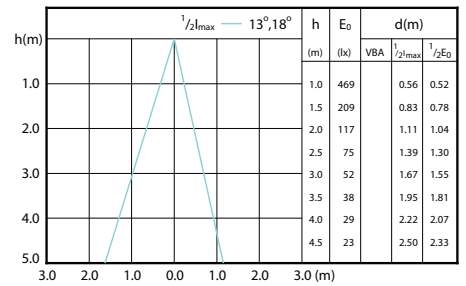

Beam diagram - CorePro LEDspot 2.7-25W GU10 827 36D

Beam diagram - CorePro LEDspot 2.7-25W GU10 840 36D