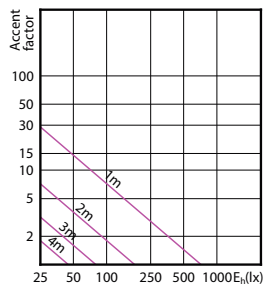

Accent Diagram - Corepro LEDspot 4.6-50W
GU10 840 36D