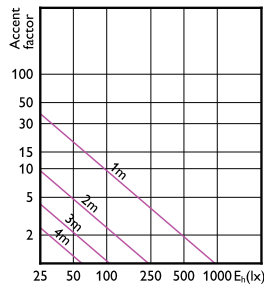

## Accent Diagrams

Accent Diagram - CorePro LEDspot 4-50W  
GU10 830 36D DIM

Accent Diagram - CorePro LEDspot 4.8-50W  
GU10 3CCT 36DDIM

Accent Diagram - CorePro LEDspot 3-35W GU10  
830 36D DIM

Accent Diagram - CorePro LEDspot 3-35W GU10  
840 36D DIM