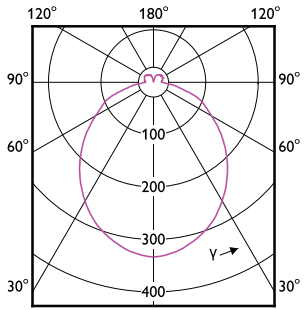

CorePro LED spot MV