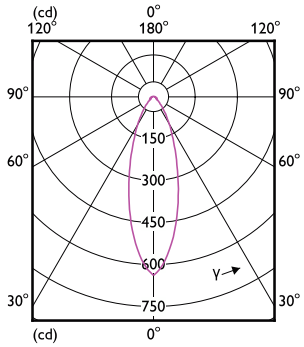

CorePro LED spot MV