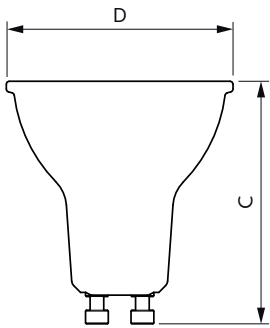

Product	D	C
CorePro LEDspot 3-35W GU10 827 36D DIM	50 mm	54 mm
CorePro LEDspot 3-35W GU10 830 36D DIM	50 mm	54 mm
CorePro LEDspot 3-35W GU10 840 36D DIM	50 mm	54 mm
CorePro LEDspot 4-50W GU10 827 36D DIM	50 mm	54 mm
CorePro LEDspot 4-50W GU10 830 36D DIM	50 mm	54 mm
CorePro LEDspot 4-50W GU10 840 36D DIM	50 mm	54 mm
CorePro LEDspot 4.6-50W GU10 827 36D 5CT	50 mm	54 mm
CoreProLEDspot 4-50W GU10 827 36D DIM UK	50 mm	54 mm
CoreProLEDspot 4-50W GU10 830 36D DIM UK	50 mm	54 mm
CoreProLEDspot 4-50W GU10 840 36D DIM UK	50 mm	54 mm
CoreProLEDspot 4-50W GU10 865 36D DIM UK	50 mm	54 mm
Corepro LEDspot 2.7-25W GU10 827 36D	50 mm	53 mm
Corepro LEDspot 2.7-25W GU10 830 36D	50 mm	54 mm
Corepro LEDspot 2.7-25W GU10 840 36D	50 mm	54 mm
Corepro LEDspot 3.5-35W GU10 827 36D	50 mm	54 mm
Corepro LEDspot 3.5-35W GU10 827 36D UK	50 mm	54 mm
Corepro LEDspot 3.5-35W GU10 830 36D	50 mm	54 mm
Corepro LEDspot 3.5-35W GU10 830 36D UK	50 mm	54 mm
Corepro LEDspot 3.5-35W GU10 840 36D	50 mm	54 mm
Corepro LEDspot 3.5-35W GU10 840 36D UK	50 mm	54 mm
Corepro LEDspot 4.6-50W GU10 827 36D	50 mm	54 mm
Corepro LEDspot 4.6-50W GU10 827 36D UK	50 mm	54 mm
Corepro LEDspot 4.6-50W GU10 830 36D	50 mm	54 mm
Corepro LEDspot 4.6-50W GU10 830 36D UK	50 mm	54 mm
Corepro LEDspot 4.6-50W GU10 840 36D	50 mm	54 mm
Corepro LEDspot 4.6-50W GU10 840 36D UK	50 mm	54 mm
Corepro LEDspot 4.6-50W GU10 865 36D	50 mm	54 mm
Corepro LEDspot 4.6-50W GU10 865 36D UK	50 mm	54 mm
Essential LED 4.6-50W GU10 865 36D	50 mm	54 mm

Product	D	C
LEDspot GU10 50W 830 36D 6CT	50 mm	54 mm

CorePro LED spot MV

Dimensional drawing

Product	D	C
CorePro LEDspot 4.9-65W GU10 830 36D ND	50 mm	54 mm
CorePro LEDspot 4.9-65W GU10 840 36D ND	50 mm	54 mm
Corepro LEDspot 550lm GU10 830 120D	50 mm	54 mm
Corepro LEDspot 550lm GU10 840 120D	50 mm	54 mm
Corepro LEDspot 550lm GU10 865 120D	50 mm	54 mm