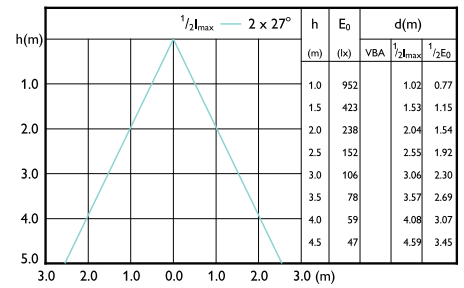

Beam diagram - CorePro LEDspot 730lm GU10 840 60D