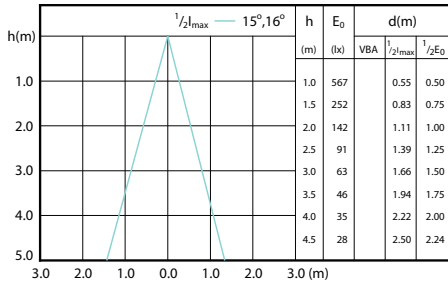

Beam Diagrams

Beam diagram - CorePro LEDspot 3.5-35W GU10 830 36D