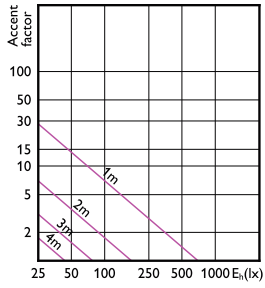

Accent Diagrams

Accent Diagram - CoreProLEDspot 4-50W GU10 840 36D DIM UK