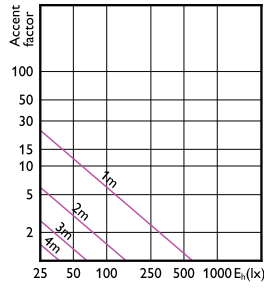

Accent Diagram - CorePro LEDspot 4.6-50W
GU10 865 36D UK

Accent Diagram - CorePro LEDspot 4-50W
GU10 827 36D DIM

Accent Diagrams

Accent Diagram - CoreProLEDspot 4-50W GU10 840 36D DIM UK

Accent Diagram - CoreProLEDspot 4-50W GU10 830 36D DIM UK