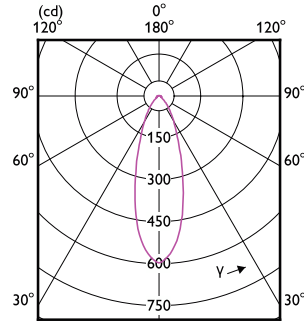

CorePro LED spot MV