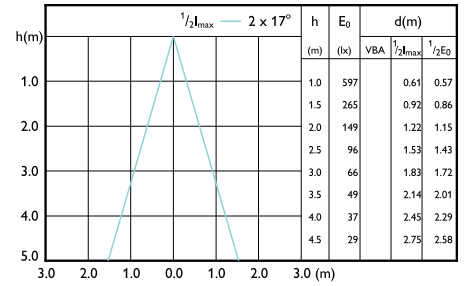

Beam diagram - Corepro LEDspot 4.6-50W
GU10 827 36D UK

Beam diagram - Corepro LEDspot 2.7-25W GU10
840 36D

Beam Diagrams

Beam diagram - CorePro LEDspot 3.5-35W GU10 830 36D

Beam diagram - CorePro LEDspot 4.6-50W GU10 865 36D UK