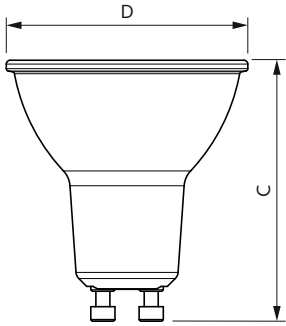

Application

- Hospitality
- Retail
- Residential

Versions

CLA LEDspotMV ND 5W PAR16 GU10

LEDspot 50W GU10 PAR16 827-865 36D ND

LEDspots switch EU PAR16 GU11

CorePro LED spot MV

Dimensional drawing

Product	D	C
LEDspot GU10 50W 830 36D 6CT	50 mm	54 mm

CorePro LED spot MV

Dimensional drawing

Product	D	C
CorePro LEDspot 4.9-65W GU10 830 36D ND	50 mm	54 mm
CorePro LEDspot 4.9-65W GU10 840 36D ND	50 mm	54 mm
Corepro LEDspot 550lm GU10 830 120D	50 mm	54 mm
Corepro LEDspot 550lm GU10 840 120D	50 mm	54 mm
Corepro LEDspot 550lm GU10 865 120D	50 mm	54 mm