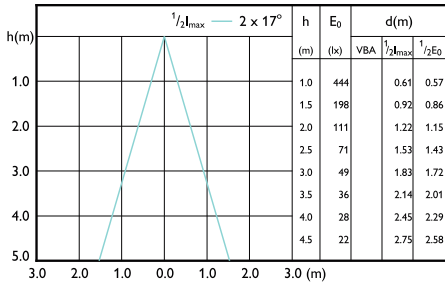

Beam diagram - CorePro LEDspot 3-35W GU10 830 36D DIM

Beam diagram - LEDspot GU10 50W 830 36D 6CT

Beam diagram - CorePro LEDspot 4-50W GU10 827 36D DIM

Beam Diagrams

Beam diagram - CorePro LEDspot 3-35W GU10
827 36D DIM