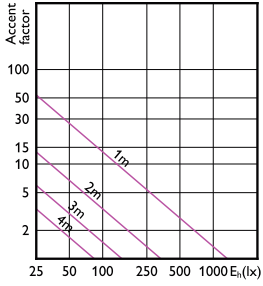

Accent Diagram - Corepro LEDspot 670lm GU10 830 60D

Accent Diagram - LEDspot GU10 50W 830 36D 6CT

Accent Diagram - CorePro LEDspot 3-35W GU10 827 36D DIM

Accent Diagrams

Accent Diagram - CorePro LEDspot 4.9-65W
GU10 840 36D ND