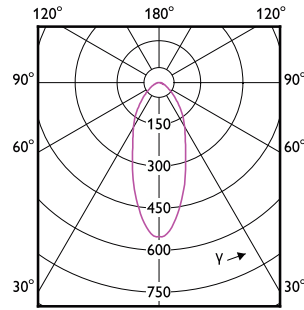

CorePro LED spot MV