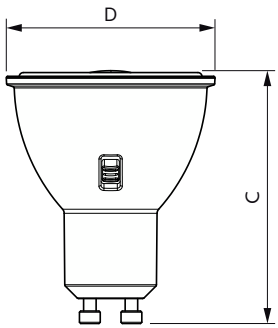

CorePro LED spot MV

Dimensional drawing

Product	D	C
CorePro LEDspot 4.9-65W GU10 830 36D ND	50 mm	54 mm
CorePro LEDspot 4.9-65W GU10 840 36D ND	50 mm	54 mm
Corepro LEDspot 550lm GU10 830 120D	50 mm	54 mm
Corepro LEDspot 550lm GU10 840 120D	50 mm	54 mm
Corepro LEDspot 550lm GU10 865 120D	50 mm	54 mm

Product	D	C
CorePro LEDspot 4.8-50W GU10 3CCT 36DDIM	50 mm	61.5 mm

Product	D	C
Corepro LEDspot 670lm GU10 830 60D	50 mm	54 mm
Corepro LEDspot 730lm GU10 840 60D	50 mm	54 mm

General Information

Cap-Base GU10

Light Technical

Color rendering index (CRI) 80

LLMF At End Of Nominal Lifetime (Nom) 70 %

Operating and Electrical

Input Frequency 50 to 60 Hz

Starting Time (Nom) 0.5 s

Mechanical and Housing

Bulb Shape PAR16

General Information