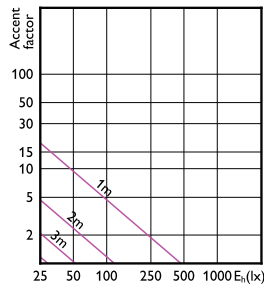

Accent Diagram - CorePro LEDspot 3-35W GU10 840 36D DIM