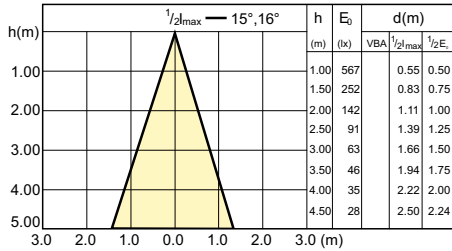

Beam Diagrams

Beam diagram - CorePro LEDspot 3-35W GU10
840 36D DIM

Beam diagram - CorePro LEDspot 4.9-65W
GU10 840 36D ND

Beam diagram - Corepro LEDspot 2.7-25W GU10
827 36D

Beam diagram - Corepro LEDspot 3.5-35W
GU10 827 36D