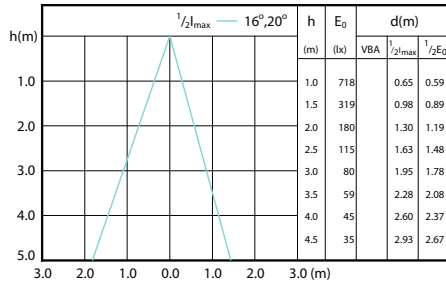

Beam diagram - Corepro LEDspot 4.6-50W
GU10 827 36D UK

Beam diagram - Corepro LEDspot 2.7-25W GU10
840 36D

Beam Diagrams

Beam diagram - CorePro LEDspot 3.5-35W GU10 830 36D

Beam diagram - CorePro LEDspot 4.6-50W GU10 865 36D UK