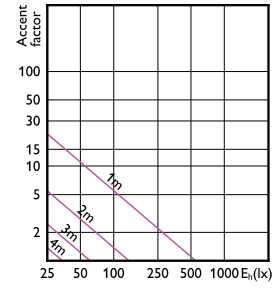

Accent Diagram - CorePro LEDspot 4.6-50W
GU10 865 36D UK

Accent Diagram - CorePro LEDspot 4-50W
GU10 827 36D DIM

Accent Diagrams

Accent Diagram - CoreProLEDspot 4-50W GU10 840 36D DIM UK

Accent Diagram - CoreProLEDspot 4-50W GU10 830 36D DIM UK