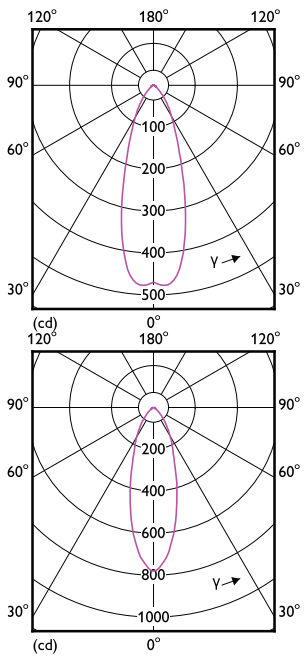

CorePro LED spot MV

Order Code	Full Product Name	Ambient temperature range	Energy Consumption kWh/1000 h
929001218308	Essential LED 4.6-50W GU10 865 36D	-20 °C to 45 °C	-
929001218399	Corepro LEDspot 4.6-50W GU10 865 36D UK	-20 to +45 °C	5 kWh
929003132390	LEDspot GU10 50W 830 36D 6CT	-20 to +45 °C	5 kWh
929004221002	CorePro LEDspot 4.8-50W GU10 3CCT 36DDIM	-20 to +45 °C	5 kWh
929002466702	Corepro LEDspot 670lm GU10 830 60D	-20 to +45 °C	7 kWh
929002466802	Corepro LEDspot 730lm GU10 840 60D	-20 to +45 °C	7 kWh

90°

60°