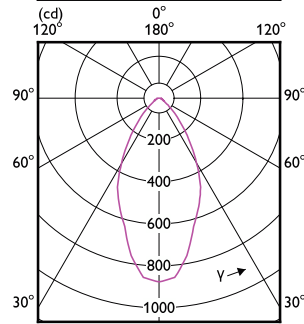

CorePro LED spot MV