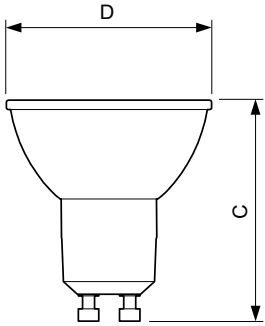

CorePro LED spot MV

Dimensional drawing

Product	D	C
CorePro LEDspot 3-35W GU10 827 36D DIM	50 mm	54 mm
CorePro LEDspot 3-35W GU10 830 36D DIM	50 mm	54 mm
CorePro LEDspot 3-35W GU10 840 36D DIM	50 mm	54 mm
CorePro LEDspot 4-50W GU10 827 36D DIM	50 mm	54 mm
CorePro LEDspot 4-50W GU10 830 36D DIM	50 mm	54 mm
CorePro LEDspot 4-50W GU10 840 36D DIM	50 mm	54 mm
CorePro LEDspot 4.6-50W GU10 827 36D 5CT	50 mm	54 mm
CoreProLEDspot 4-50W GU10 827 36D DIM UK	50 mm	54 mm
CoreProLEDspot 4-50W GU10 830 36D DIM UK	50 mm	54 mm
CoreProLEDspot 4-50W GU10 840 36D DIM UK	50 mm	54 mm
CoreProLEDspot 4-50W GU10 865 36D DIM UK	50 mm	54 mm
Corepro LEDspot 2.7-25W GU10 827 36D	50 mm	53 mm
Corepro LEDspot 2.7-25W GU10 830 36D	50 mm	54 mm
Corepro LEDspot 2.7-25W GU10 840 36D	50 mm	54 mm
Corepro LEDspot 3.5-35W GU10 827 36D	50 mm	54 mm
Corepro LEDspot 3.5-35W GU10 827 36D UK	50 mm	54 mm
Corepro LEDspot 3.5-35W GU10 830 36D	50 mm	54 mm
Corepro LEDspot 3.5-35W GU10 830 36D UK	50 mm	54 mm
Corepro LEDspot 3.5-35W GU10 840 36D	50 mm	54 mm
Corepro LEDspot 3.5-35W GU10 840 36D UK	50 mm	54 mm
Corepro LEDspot 4.6-50W GU10 827 36D	50 mm	54 mm
Corepro LEDspot 4.6-50W GU10 827 36D UK	50 mm	54 mm
Corepro LEDspot 4.6-50W GU10 830 36D	50 mm	54 mm
Corepro LEDspot 4.6-50W GU10 830 36D UK	50 mm	54 mm
Corepro LEDspot 4.6-50W GU10 840 36D	50 mm	54 mm
Corepro LEDspot 4.6-50W GU10 840 36D UK	50 mm	54 mm
Corepro LEDspot 4.6-50W GU10 865 36D	50 mm	54 mm
Corepro LEDspot 4.6-50W GU10 865 36D UK	50 mm	54 mm
Essential LED 4.6-50W GU10 865 36D	50 mm	54 mm