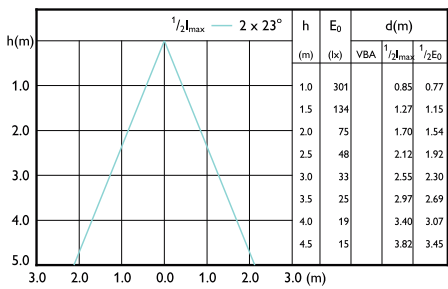

Beam diagram - CorePro LEDspot 4-50W GU10 830 36D DIM UK

Beam diagram - CorePro LEDspot 4-50W GU10 840 36D DIM UK

Beam diagram - CorePro LEDspot 4.8-50W GU10 3CCT 36DDIM

Beam diagram - CorePro LEDspot 730lm GU10 840 60D