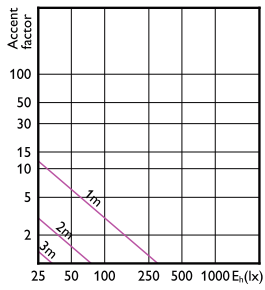

Accent Diagram - CorePro LEDspot 3-35W GU10 830 36D DIM