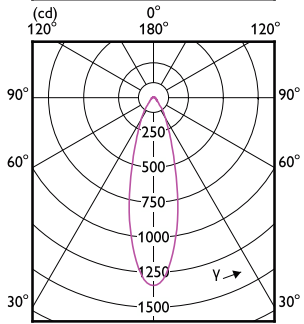

CorePro LED spot MV