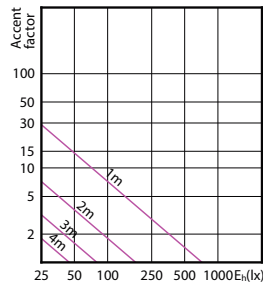

90°

60°

CorePro LED spot MV

CorePro LED spot MV

Accent Diagrams

Accent Diagram - CorePro LEDspot 4.9-65W
GU10 830 36D ND

Accent Diagram - CorePro LEDspot 4-50W GU10
865 36D DIM UK

Accent Diagram - CorePro LEDspot 2.7-25W
GU10 827 36D

Accent Diagram - CorePro LEDspot 3.5-35W
GU10 827 36D

Accent Diagram - CorePro LEDspot 4.6-50W
GU10 827 36D UK

Accent Diagram - CorePro LEDspot 2.7-25W
GU10 840 36D

Accent Diagram - CorePro LEDspot 3.5-35W
GU10 830 36D