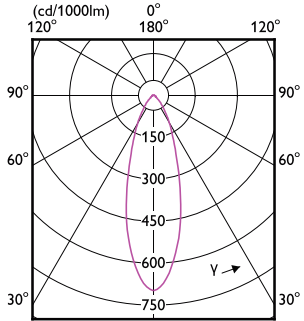

CorePro LED spot MV