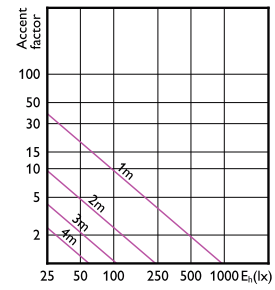

Accent Diagram - Corepro LEDspot 730lm GU10 840 60D