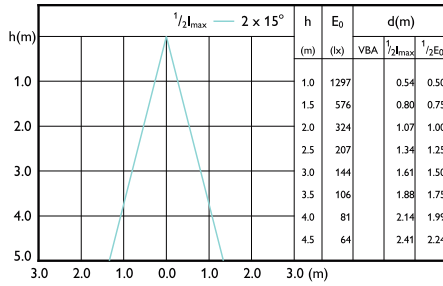

Beam diagram - CorePro LEDspot 3-35W GU10 830 36D DIM

Beam diagram - LEDspot GU10 50W 830 36D 6CT

Beam diagram - CorePro LEDspot 4-50W GU10 827 36D DIM

Beam Diagrams

Beam diagram - CorePro LEDspot 3-35W GU10
827 36D DIM