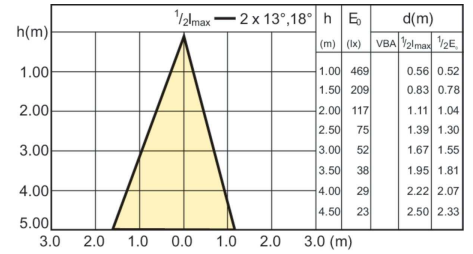

Accent Diagrams

Beam Diagrams

Beam diagram - Corepro LEDspot 3.5-35W
GU10 827 36D

Beam diagram - Corepro LEDspot 4.6-50W
GU10 827 36D UK