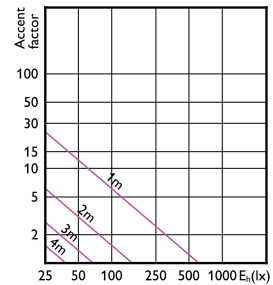

Accent Diagram - CorePro LEDspot 4-50W
GU10 827 36D DIM