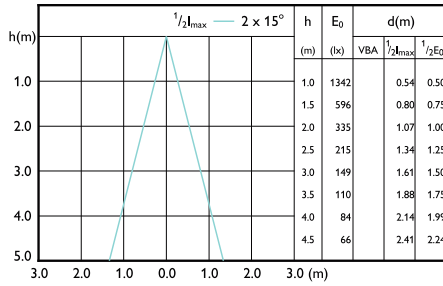

Beam diagram - CorePro LEDspot 4.9-65W
GU10 840 36D ND