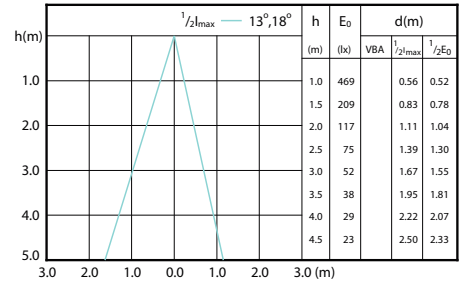

Beam diagram - Corepro LEDspot 2.7-25W GU10
827 36D

Beam diagram - Corepro LEDspot 2.7-25W GU10
840 36D