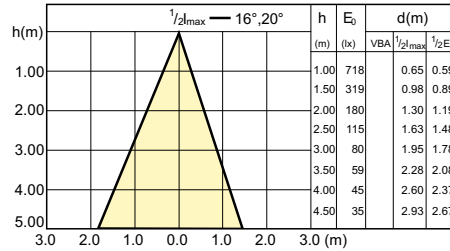

Beam Diagrams

Beam diagram - CorePro LEDspot 3-35W GU10
840 36D DIM

Beam diagram - CorePro LEDspot 4.9-65W
GU10 840 36D ND

Beam diagram - Corepro LEDspot 2.7-25W GU10
827 36D

Beam diagram - Corepro LEDspot 3.5-35W
GU10 827 36D