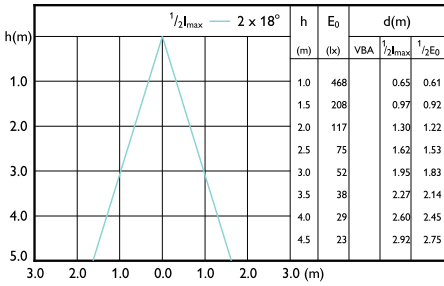

Beam Diagrams

Beam diagram - CorePro LEDspot 3-35W GU10
840 36D DIM