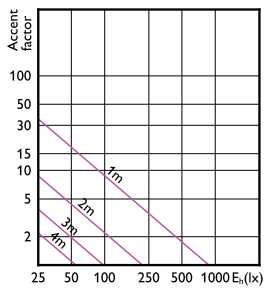

Accent Diagram - CorePro LEDspot 4.8-50W GU10 3CCT 36DDIM

Accent Diagram - CorePro LEDspot 3-35W GU10 830 36D DIM

Accent Diagram - CorePro LEDspot 3-35W GU10 840 36D DIM

Accent Diagram - Corepro LEDspot 730lm GU10 840 60D