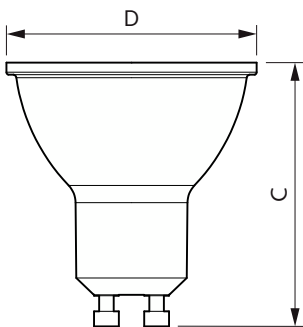

Application

- Hospitality
- Retail
- Residential

Versions

CLA LEDspotMV ND 5W PAR16 GU10

LEDspot 50W GU10 PAR16 827-865 36D ND

LEDspots switch EU PAR16 GU11

CorePro LED spot MV

Dimensional drawing

Product	D	C
LEDspot GU10 50W 830 36D 6CT	50 mm	54 mm

CorePro LED spot MV

Dimensional drawing

Product	D	C
CorePro LEDspot 4.9-65W GU10 830 36D ND	50 mm	54 mm
CorePro LEDspot 4.9-65W GU10 840 36D ND	50 mm	54 mm
Corepro LEDspot 550lm GU10 830 120D	50 mm	54 mm
Corepro LEDspot 550lm GU10 840 120D	50 mm	54 mm
Corepro LEDspot 550lm GU10 865 120D	50 mm	54 mm