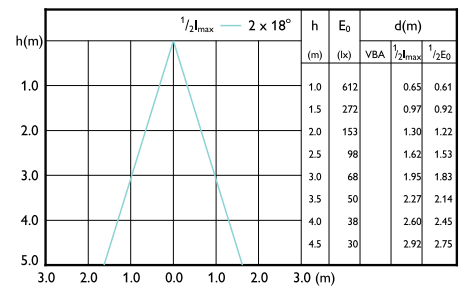

Beam diagram - CorePro LEDspot 4-50W GU10 827 36D DIM