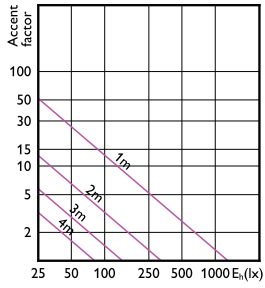

CorePro LED spot MV

Order Code	Full Product Name	Ambient temperature range	Energy Consumption kWh/1000 h
929001218308	Essential LED 4.6-50W GU10 865 36D	-20 °C to 45 °C	-
929001218399	Corepro LEDspot 4.6-50W GU10 865 36D UK	-20 to +45 °C	5 kWh
929003132390	LEDspot GU10 50W 830 36D 6CT	-20 to +45 °C	5 kWh
929004221002	CorePro LEDspot 4.8-50W GU10 3CCT 36DDIM	-20 to +45 °C	5 kWh
929002466702	Corepro LEDspot 670lm GU10 830 60D	-20 to +45 °C	7 kWh
929002466802	Corepro LEDspot 730lm GU10 840 60D	-20 to +45 °C	7 kWh

90°

60°

CorePro LED spot MV

CorePro LED spot MV

Accent Diagrams

Accent Diagram - CorePro LEDspot 4.9-65W
GU10 830 36D ND

Accent Diagram - CorePro LEDspot 4-50W GU10
865 36D DIM UK

Accent Diagram - CorePro LEDspot 2.7-25W
GU10 827 36D