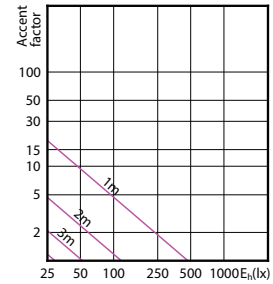

Accent Diagram - CorePro LEDspot 2.7-25W
GU10 840 36D