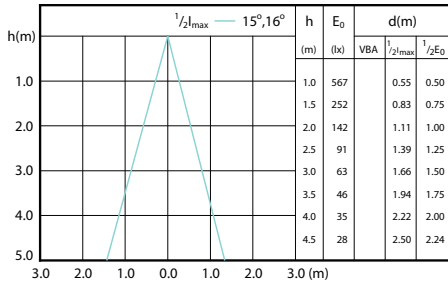

Beam Diagrams

Beam diagram - CorePro LEDspot 3.5-35W GU10 840 36D UK