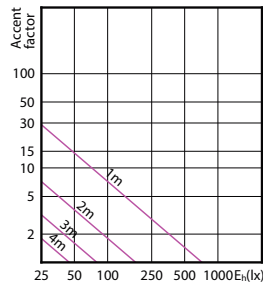

90°

60°

CorePro LED spot MV

CorePro LED spot MV

Accent Diagrams

Accent Diagram - CorePro LEDspot 4.9-65W
GU10 830 36D ND

Accent Diagram - CorePro LEDspot 4-50W GU10
865 36D DIM UK

Accent Diagram - CorePro LEDspot 2.7-25W
GU10 827 36D

Accent Diagram - CorePro LEDspot 3.5-35W
GU10 827 36D UK

Accent Diagram - CorePro LEDspot 4.6-50W
GU10 827 36D

Accent Diagram - CorePro LEDspot 2.7-25W
GU10 840 36D

Accent Diagram - CorePro LEDspot 3.5-35W
GU10 840 36D UK