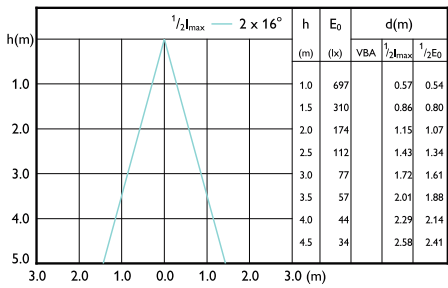

Beam diagram - CorePro LEDspot 4-50W GU10 840 36D DIM UK