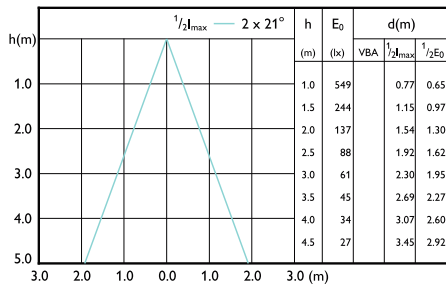

Beam diagram - CorePro LEDspot 4.8-50W GU10 3CCT 36DDIM