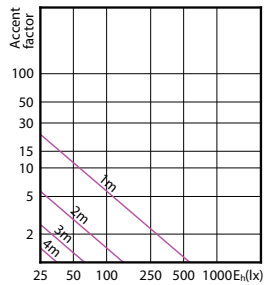

Accent Diagram - CorePro LEDspot 3.5-35W
GU10 840 36D UK