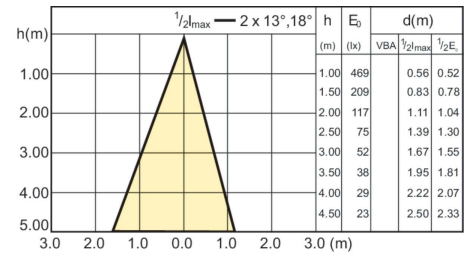

Accent Diagrams

Beam Diagrams

Beam diagram - Corepro LEDspot 3.5-35W
GU10 827 36D UK

Beam diagram - Corepro LEDspot 4.6-50W
GU10 827 36D