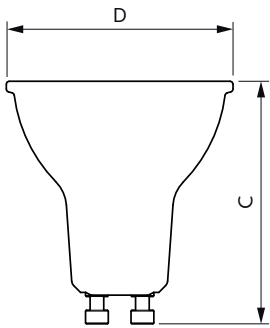

Dimensional drawing

Product	D	C
CorePro LEDspot 3-35W GU10 827 36D DIM	50 mm	54 mm
CorePro LEDspot 3-35W GU10 830 36D DIM	50 mm	54 mm
CorePro LEDspot 3-35W GU10 840 36D DIM	50 mm	54 mm
CorePro LEDspot 4-50W GU10 827 36D DIM	50 mm	54 mm
CorePro LEDspot 4-50W GU10 830 36D DIM	50 mm	54 mm
CorePro LEDspot 4-50W GU10 840 36D DIM	50 mm	54 mm
CorePro LEDspot 4.6-50W GU10 827 36D 5CT	50 mm	54 mm
CoreProLEDspot 4-50W GU10 827 36D DIM UK	50 mm	54 mm
CoreProLEDspot 4-50W GU10 830 36D DIM UK	50 mm	54 mm
CoreProLEDspot 4-50W GU10 840 36D DIM UK	50 mm	54 mm
CoreProLEDspot 4-50W GU10 865 36D DIM UK	50 mm	54 mm
Corepro LEDspot 2.7-25W GU10 827 36D	50 mm	53 mm
Corepro LEDspot 2.7-25W GU10 830 36D	50 mm	54 mm
Corepro LEDspot 2.7-25W GU10 840 36D	50 mm	54 mm
Corepro LEDspot 3.5-35W GU10 827 36D	50 mm	54 mm
Corepro LEDspot 3.5-35W GU10 827 36D UK	50 mm	54 mm
Corepro LEDspot 3.5-35W GU10 830 36D	50 mm	54 mm
Corepro LEDspot 3.5-35W GU10 830 36D UK	50 mm	54 mm
Corepro LEDspot 3.5-35W GU10 840 36D	50 mm	54 mm
Corepro LEDspot 3.5-35W GU10 840 36D UK	50 mm	54 mm
Corepro LEDspot 4.6-50W GU10 827 36D	50 mm	54 mm
Corepro LEDspot 4.6-50W GU10 827 36D UK	50 mm	54 mm
Corepro LEDspot 4.6-50W GU10 830 36D	50 mm	54 mm
Corepro LEDspot 4.6-50W GU10 830 36D UK	50 mm	54 mm
Corepro LEDspot 4.6-50W GU10 840 36D	50 mm	54 mm
Corepro LEDspot 4.6-50W GU10 840 36D UK	50 mm	54 mm
Corepro LEDspot 4.6-50W GU10 865 36D	50 mm	54 mm
Corepro LEDspot 4.6-50W GU10 865 36D UK	50 mm	54 mm
Essential LED 4.6-50W GU10 865 36D	50 mm	54 mm

Product	D	C
LEDspot GU10 50W 830 36D 6CT	50 mm	54 mm

CorePro LED spot MV

Dimensional drawing

Product	D	C
CorePro LEDspot 4.9-65W GU10 830 36D ND	50 mm	54 mm
CorePro LEDspot 4.9-65W GU10 840 36D ND	50 mm	54 mm
Corepro LEDspot 550lm GU10 830 120D	50 mm	54 mm
Corepro LEDspot 550lm GU10 840 120D	50 mm	54 mm
Corepro LEDspot 550lm GU10 865 120D	50 mm	54 mm