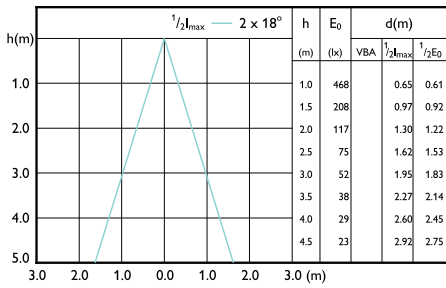

Beam Diagrams

Beam diagram - CorePro LEDspot 3-35W GU10
840 36D DIM