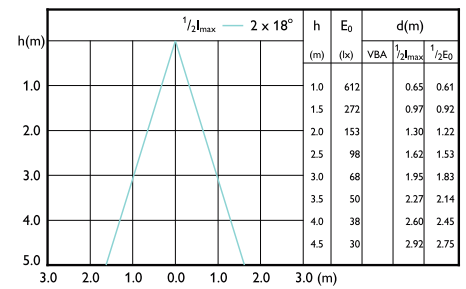

Beam diagram - CorePro LEDspot 4-50W GU10 827 36D DIM UK