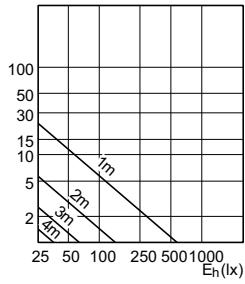

90°

60°

CorePro LED spot MV

CorePro LED spot MV

Accent Diagrams

Accent Diagram - CorePro LEDspot 4.9-65W
GU10 830 36D ND

Accent Diagram - CorePro LEDspot 4-50W GU10
865 36D DIM UK

Accent Diagram - CorePro LEDspot 2.7-25W
GU10 827 36D