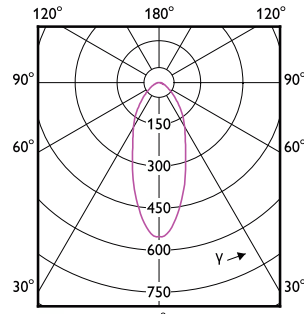

CorePro LED spot MV