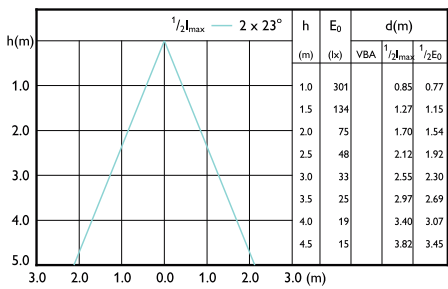

Beam diagram - CorePro LEDspot 4-50W GU10 830 36D DIM

Beam diagram - CorePro LEDspot 4-50W GU10 840 36D DIM UK

Beam diagram - CorePro LEDspot 4.8-50W GU10 3CCT 36DDIM

Beam diagram - CorePro LEDspot 730lm GU10 840 60D