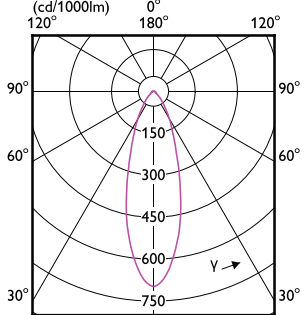

CorePro LED spot MV