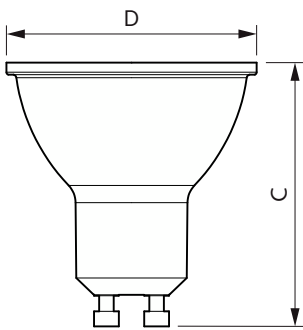

Dimensional drawing

Product	D	C
CorePro LEDspot 3-35W GU10 827 36D DIM	50 mm	54 mm
CorePro LEDspot 3-35W GU10 830 36D DIM	50 mm	54 mm
CorePro LEDspot 3-35W GU10 840 36D DIM	50 mm	54 mm
CorePro LEDspot 4-50W GU10 827 36D DIM	50 mm	54 mm
CorePro LEDspot 4-50W GU10 830 36D DIM	50 mm	54 mm
CorePro LEDspot 4-50W GU10 840 36D DIM	50 mm	54 mm
CorePro LEDspot 4.6-50W GU10 827 36D 5CT	50 mm	54 mm
CoreProLEDspot 4-50W GU10 827 36D DIM UK	50 mm	54 mm
CoreProLEDspot 4-50W GU10 830 36D DIM UK	50 mm	54 mm
CoreProLEDspot 4-50W GU10 840 36D DIM UK	50 mm	54 mm
CoreProLEDspot 4-50W GU10 865 36D DIM UK	50 mm	54 mm
Corepro LEDspot 2.7-25W GU10 827 36D	50 mm	53 mm
Corepro LEDspot 2.7-25W GU10 830 36D	50 mm	54 mm
Corepro LEDspot 2.7-25W GU10 840 36D	50 mm	54 mm
Corepro LEDspot 3.5-35W GU10 827 36D	50 mm	54 mm
Corepro LEDspot 3.5-35W GU10 827 36D UK	50 mm	54 mm
Corepro LEDspot 3.5-35W GU10 830 36D	50 mm	54 mm
Corepro LEDspot 3.5-35W GU10 830 36D UK	50 mm	54 mm
Corepro LEDspot 3.5-35W GU10 840 36D	50 mm	54 mm
Corepro LEDspot 3.5-35W GU10 840 36D UK	50 mm	54 mm
Corepro LEDspot 4.6-50W GU10 827 36D	50 mm	54 mm
Corepro LEDspot 4.6-50W GU10 827 36D UK	50 mm	54 mm
Corepro LEDspot 4.6-50W GU10 830 36D	50 mm	54 mm
Corepro LEDspot 4.6-50W GU10 830 36D UK	50 mm	54 mm
Corepro LEDspot 4.6-50W GU10 840 36D	50 mm	54 mm
Corepro LEDspot 4.6-50W GU10 840 36D UK	50 mm	54 mm
Corepro LEDspot 4.6-50W GU10 865 36D	50 mm	54 mm
Corepro LEDspot 4.6-50W GU10 865 36D UK	50 mm	54 mm
Essential LED 4.6-50W GU10 865 36D	50 mm	54 mm

Product	D	C
LEDspot GU10 50W 830 36D 6CT	50 mm	54 mm

CorePro LED spot MV

Dimensional drawing

Product	D	C
CorePro LEDspot 4.9-65W GU10 830 36D ND	50 mm	54 mm
CorePro LEDspot 4.9-65W GU10 840 36D ND	50 mm	54 mm
Corepro LEDspot 550lm GU10 830 120D	50 mm	54 mm
Corepro LEDspot 550lm GU10 840 120D	50 mm	54 mm
Corepro LEDspot 550lm GU10 865 120D	50 mm	54 mm