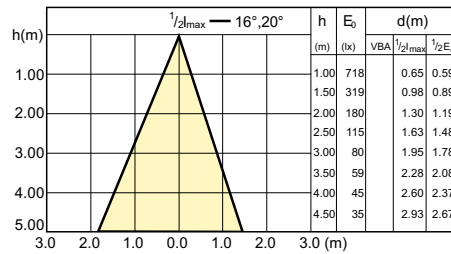

Beam Diagrams

Beam diagram - CorePro LEDspot 3-35W GU10
840 36D DIM

Beam diagram - CorePro LEDspot 4.9-65W
GU10 840 36D ND

Beam diagram - Corepro LEDspot 2.7-25W GU10
827 36D

Beam diagram - Corepro LEDspot 3.5-35W
GU10 827 36D UK