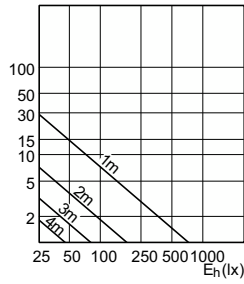

Accent Diagram - CorePro LEDspot 4.6-50W
GU10 827 36D