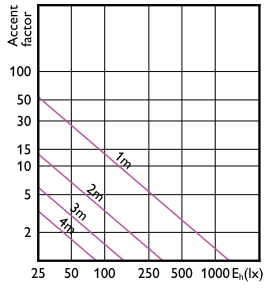

Accent Diagram - CorePro LEDspot 670lm GU10 830 60D

Accent Diagram - LEDspot GU10 50W 830 36D 6CT

Accent Diagram - CorePro LEDspot 3-35W GU10 827 36D DIM

Accent Diagrams

Accent Diagram - CorePro LEDspot 4.9-65W
GU10 840 36D ND