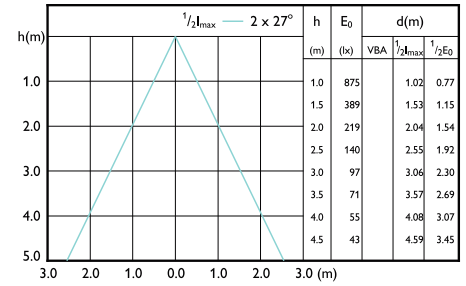

Beam diagram - CorePro LEDspot 670lm GU10
830 60D