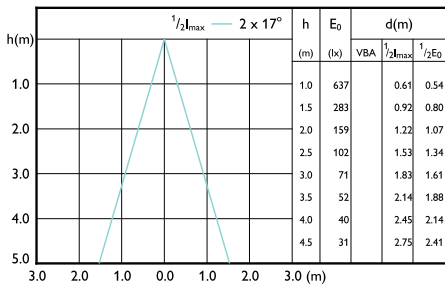

Beam diagram - CorePro LEDspot 4-50W GU10
865 36D DIM UK