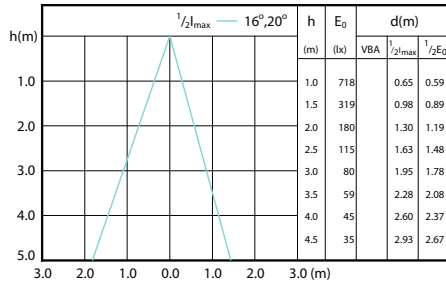

Beam diagram - Corepro LEDspot 4.6-50W
GU10 827 36D

Beam diagram - Corepro LEDspot 2.7-25W GU10
840 36D

Beam Diagrams

Beam diagram - CorePro LEDspot 3.5-35W GU10 840 36D UK

Beam diagram - CorePro LEDspot 4.6-50W GU10 865 36D