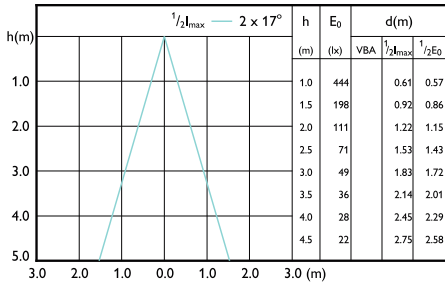

Beam diagram - CorePro LEDspot 3-35W GU10 830 36D DIM

Beam diagram - LEDspot GU10 50W 830 36D 6CT

Beam diagram - CorePro LEDspot 4-50W GU10 827 36D DIM UK

Beam Diagrams

Beam diagram - CorePro LEDspot 3-35W GU10
827 36D DIM