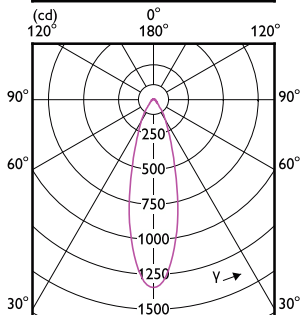

CorePro LED spot MV