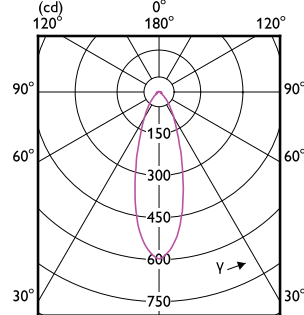

CorePro LED spot MV