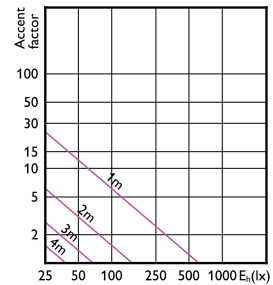

Accent Diagram - CorePro LEDspot 4-50W GU10
827 36D DIM UK