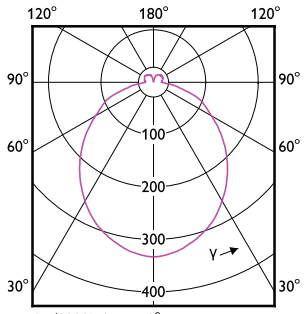

CorePro LED spot MV