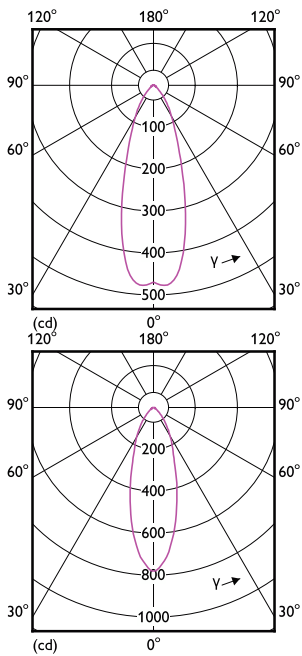

CorePro LED spot MV

Order Code	Full Product Name	Ambient temperature range	Energy Consumption kWh/1000 h
929001218308	Essential LED 4.6-50W GU10 865 36D	-20 °C to 45 °C	-
929001218399	Corepro LEDspot 4.6-50W GU10 865 36D UK	-20 to +45 °C	5 kWh
929003132390	LEDspot GU10 50W 830 36D 6CT	-20 to +45 °C	5 kWh
929004221002	CorePro LEDspot 4.8-50W GU10 3CCT 36DDIM	-20 to +45 °C	5 kWh
929002466702	Corepro LEDspot 670lm GU10 830 60D	-20 to +45 °C	7 kWh
929002466802	Corepro LEDspot 730lm GU10 840 60D	-20 to +45 °C	7 kWh

90°

60°