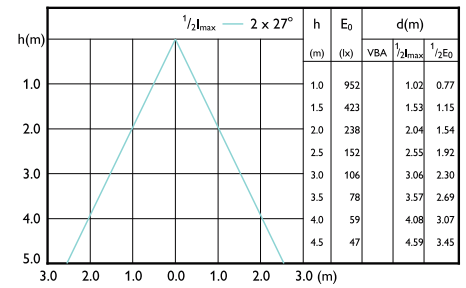

Beam diagram - CorePro LEDspot 730lm GU10 840 60D