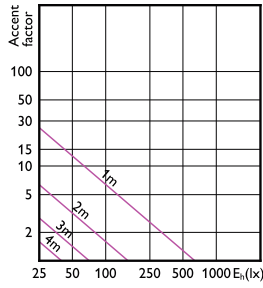

CorePro LED spot MV

Order Code	Full Product Name	Ambient temperature range	Energy Consumption kWh/1000 h
929001218308	Essential LED 4.6-50W GU10 865 36D	-20 °C to 45 °C	-
929001218399	Corepro LEDspot 4.6-50W GU10 865 36D UK	-20 to +45 °C	5 kWh
929003132390	LEDspot GU10 50W 830 36D 6CT	-20 to +45 °C	5 kWh
929004221002	CorePro LEDspot 4.8-50W GU10 3CCT 36DDIM	-20 to +45 °C	5 kWh
929002466702	Corepro LEDspot 670lm GU10 830 60D	-20 to +45 °C	7 kWh
929002466802	Corepro LEDspot 730lm GU10 840 60D	-20 to +45 °C	7 kWh

90°

60°

CorePro LED spot MV

CorePro LED spot MV

Accent Diagrams

Accent Diagram - CorePro LEDspot 4.9-65W
GU10 830 36D ND

Accent Diagram - CorePro LEDspot 4-50W GU10
865 36D DIM UK

Accent Diagram - CorePro LEDspot 2.7-25W
GU10 827 36D