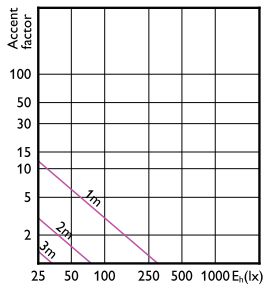

Accent Diagram - CorePro LEDspot 3-35W GU10 830 36D DIM