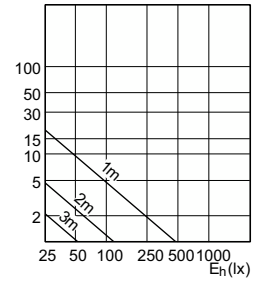

90°

60°

CorePro LED spot MV

CorePro LED spot MV

Accent Diagrams

Accent Diagram - CorePro LEDspot 4.9-65W
GU10 830 36D ND

Accent Diagram - CorePro LEDspot 4-50W GU10
865 36D DIM UK

Accent Diagram - CorePro LEDspot 2.7-25W
GU10 827 36D