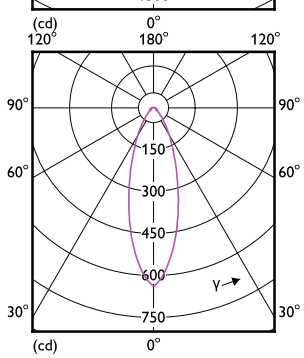

CorePro LED spot MV