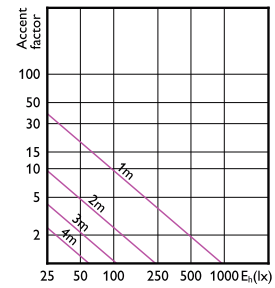

Accent Diagram - CorePro LEDspot 730lm GU10 840 60D