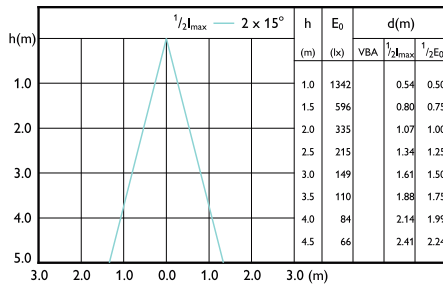

Beam diagram - CorePro LEDspot 4.9-65W
GU10 840 36D ND