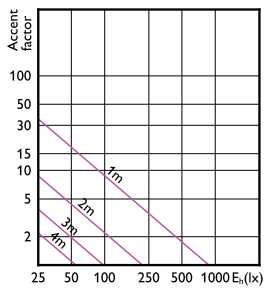

Accent Diagram - CorePro LEDspot 4.8-50W GU10 3CCT 36DDIM

Accent Diagram - CorePro LEDspot 3-35W GU10 830 36D DIM

Accent Diagram - CorePro LEDspot 3-35W GU10 840 36D DIM

Accent Diagram - CorePro LEDspot 730lm GU10 840 60D