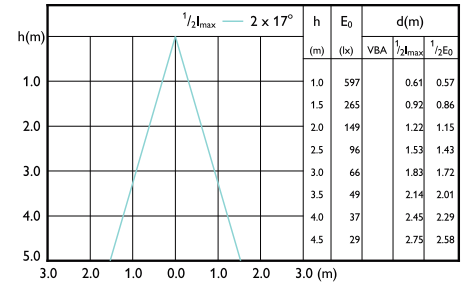

Beam diagram - Corepro LEDspot 4.6-50W
GU10 827 36D

Beam diagram - Corepro LEDspot 2.7-25W GU10
840 36D

Beam Diagrams

Beam diagram - CorePro LEDspot 3.5-35W GU10 840 36D UK

Beam diagram - CorePro LEDspot 4.6-50W GU10 865 36D