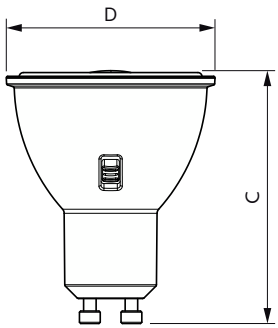

Dimensional drawing

Product	D	C
CorePro LEDspot 3-35W GU10 827 36D DIM	50 mm	54 mm
CorePro LEDspot 3-35W GU10 830 36D DIM	50 mm	54 mm
CorePro LEDspot 3-35W GU10 840 36D DIM	50 mm	54 mm
CorePro LEDspot 4-50W GU10 827 36D DIM	50 mm	54 mm
CorePro LEDspot 4-50W GU10 830 36D DIM	50 mm	54 mm
CorePro LEDspot 4-50W GU10 840 36D DIM	50 mm	54 mm
CorePro LEDspot 4.6-50W GU10 827 36D 5CT	50 mm	54 mm
CoreProLEDspot 4-50W GU10 827 36D DIM UK	50 mm	54 mm
CoreProLEDspot 4-50W GU10 830 36D DIM UK	50 mm	54 mm
CoreProLEDspot 4-50W GU10 840 36D DIM UK	50 mm	54 mm
CoreProLEDspot 4-50W GU10 865 36D DIM UK	50 mm	54 mm
Corepro LEDspot 2.7-25W GU10 827 36D	50 mm	53 mm
Corepro LEDspot 2.7-25W GU10 830 36D	50 mm	54 mm
Corepro LEDspot 2.7-25W GU10 840 36D	50 mm	54 mm
Corepro LEDspot 3.5-35W GU10 827 36D	50 mm	54 mm
Corepro LEDspot 3.5-35W GU10 827 36D UK	50 mm	54 mm
Corepro LEDspot 3.5-35W GU10 830 36D	50 mm	54 mm
Corepro LEDspot 3.5-35W GU10 830 36D UK	50 mm	54 mm
Corepro LEDspot 3.5-35W GU10 840 36D	50 mm	54 mm
Corepro LEDspot 3.5-35W GU10 840 36D UK	50 mm	54 mm
Corepro LEDspot 4.6-50W GU10 827 36D	50 mm	54 mm
Corepro LEDspot 4.6-50W GU10 827 36D UK	50 mm	54 mm
Corepro LEDspot 4.6-50W GU10 830 36D	50 mm	54 mm
Corepro LEDspot 4.6-50W GU10 830 36D UK	50 mm	54 mm
Corepro LEDspot 4.6-50W GU10 840 36D	50 mm	54 mm
Corepro LEDspot 4.6-50W GU10 840 36D UK	50 mm	54 mm
Corepro LEDspot 4.6-50W GU10 865 36D	50 mm	54 mm
Corepro LEDspot 4.6-50W GU10 865 36D UK	50 mm	54 mm
Essential LED 4.6-50W GU10 865 36D	50 mm	54 mm

Product	D	C
LEDspot GU10 50W 830 36D 6CT	50 mm	54 mm

CorePro LED spot MV

Dimensional drawing

Product	D	C
CorePro LEDspot 4.9-65W GU10 830 36D ND	50 mm	54 mm
CorePro LEDspot 4.9-65W GU10 840 36D ND	50 mm	54 mm
Corepro LEDspot 550lm GU10 830 120D	50 mm	54 mm
Corepro LEDspot 550lm GU10 840 120D	50 mm	54 mm
Corepro LEDspot 550lm GU10 865 120D	50 mm	54 mm