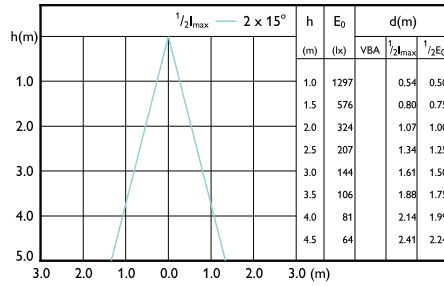

Beam diagram - CorePro LEDspot 3-35W GU10 830 36D DIM

Beam diagram - LEDspot GU10 50W 830 36D 6CT

Beam diagram - CorePro LEDspot 4-50W GU10 827 36D DIM UK

Beam Diagrams

Beam diagram - CorePro LEDspot 3-35W GU10
827 36D DIM