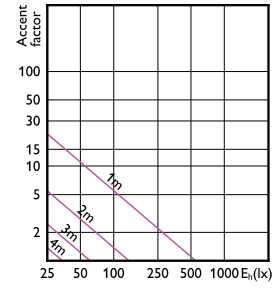

Accent Diagram - CorePro LEDspot 4.6-50W
GU10 865 36D

Accent Diagram - CorePro LEDspot 4-50W GU10
827 36D DIM UK

Accent Diagrams

Accent Diagram - CorePro LEDspot 4-50W GU10 840 36D DIM UK

Accent Diagram - CorePro LEDspot 4-50W GU10 830 36D DIM