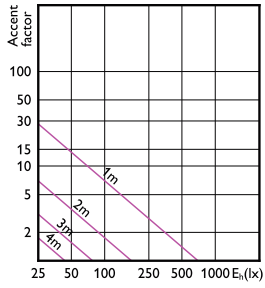

Accent Diagrams

Accent Diagram - CorePro LEDspot 4-50W GU10 840 36D DIM UK