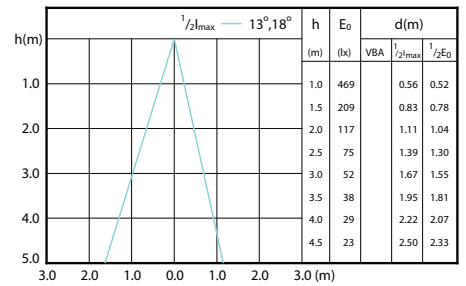

Beam diagram - Corepro LEDspot 2.7-25W GU10
827 36D

Beam diagram - Corepro LEDspot 2.7-25W GU10
840 36D