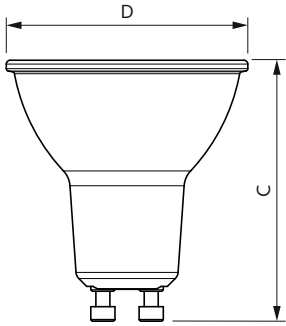

Dimensional drawing

Product	D	C
CorePro LEDspot 3-35W GU10 827 36D DIM	50 mm	54 mm
CorePro LEDspot 3-35W GU10 830 36D DIM	50 mm	54 mm
CorePro LEDspot 3-35W GU10 840 36D DIM	50 mm	54 mm
CorePro LEDspot 4-50W GU10 827 36D DIM	50 mm	54 mm
CorePro LEDspot 4-50W GU10 830 36D DIM	50 mm	54 mm
CorePro LEDspot 4-50W GU10 840 36D DIM	50 mm	54 mm
CorePro LEDspot 4.6-50W GU10 827 36D 5CT	50 mm	54 mm
CoreProLEDspot 4-50W GU10 827 36D DIM UK	50 mm	54 mm
CoreProLEDspot 4-50W GU10 830 36D DIM UK	50 mm	54 mm
CoreProLEDspot 4-50W GU10 840 36D DIM UK	50 mm	54 mm
CoreProLEDspot 4-50W GU10 865 36D DIM UK	50 mm	54 mm
Corepro LEDspot 2.7-25W GU10 827 36D	50 mm	53 mm
Corepro LEDspot 2.7-25W GU10 830 36D	50 mm	54 mm
Corepro LEDspot 2.7-25W GU10 840 36D	50 mm	54 mm
Corepro LEDspot 3.5-35W GU10 827 36D	50 mm	54 mm
Corepro LEDspot 3.5-35W GU10 827 36D UK	50 mm	54 mm
Corepro LEDspot 3.5-35W GU10 830 36D	50 mm	54 mm
Corepro LEDspot 3.5-35W GU10 830 36D UK	50 mm	54 mm
Corepro LEDspot 3.5-35W GU10 840 36D	50 mm	54 mm
Corepro LEDspot 3.5-35W GU10 840 36D UK	50 mm	54 mm
Corepro LEDspot 4.6-50W GU10 827 36D	50 mm	54 mm
Corepro LEDspot 4.6-50W GU10 827 36D UK	50 mm	54 mm
Corepro LEDspot 4.6-50W GU10 830 36D	50 mm	54 mm
Corepro LEDspot 4.6-50W GU10 830 36D UK	50 mm	54 mm
Corepro LEDspot 4.6-50W GU10 840 36D	50 mm	54 mm
Corepro LEDspot 4.6-50W GU10 840 36D UK	50 mm	54 mm
Corepro LEDspot 4.6-50W GU10 865 36D	50 mm	54 mm
Corepro LEDspot 4.6-50W GU10 865 36D UK	50 mm	54 mm
Essential LED 4.6-50W GU10 865 36D	50 mm	54 mm

Product	D	C
LEDspot GU10 50W 830 36D 6CT	50 mm	54 mm

CorePro LED spot MV

Dimensional drawing

Product	D	C
CorePro LEDspot 4.9-65W GU10 830 36D ND	50 mm	54 mm
CorePro LEDspot 4.9-65W GU10 840 36D ND	50 mm	54 mm
Corepro LEDspot 550lm GU10 830 120D	50 mm	54 mm
Corepro LEDspot 550lm GU10 840 120D	50 mm	54 mm
Corepro LEDspot 550lm GU10 865 120D	50 mm	54 mm