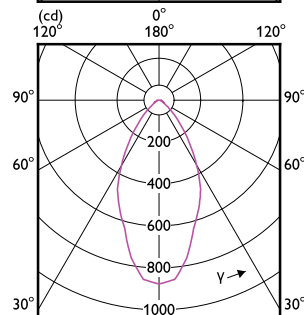

CorePro LED spot MV