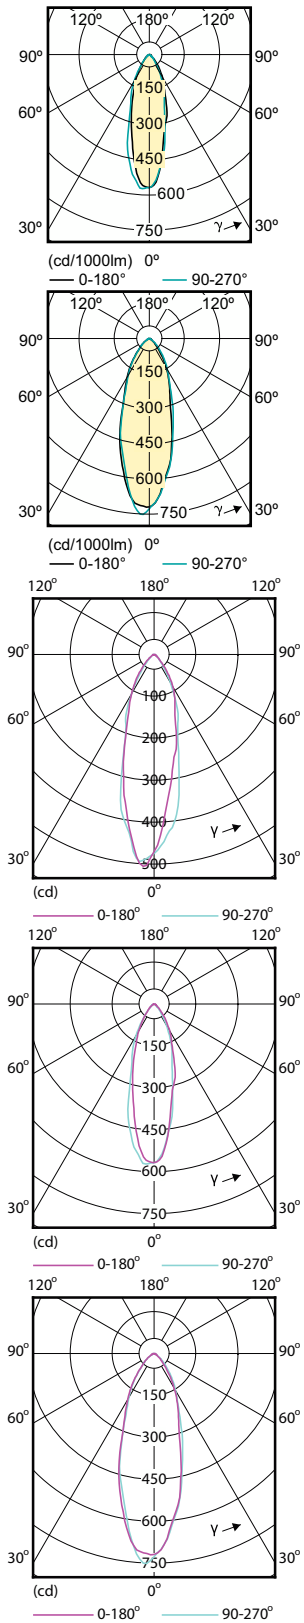

Product	D	C
LEDspot GU10 50W 830 36D 6CT	50 mm	54 mm

CorePro LED spot MV

Dimensional drawing

Product	D	C
CorePro LEDspot 4.9-65W GU10 830 36D ND	50 mm	54 mm
CorePro LEDspot 4.9-65W GU10 840 36D ND	50 mm	54 mm
Corepro LEDspot 550lm GU10 830 120D	50 mm	54 mm
Corepro LEDspot 550lm GU10 840 120D	50 mm	54 mm
Corepro LEDspot 550lm GU10 865 120D	50 mm	54 mm

Light Technical

Order Code	Full Product Name	Correlated Color Temperature		Color Code	Luminous Flux	Luminous Intensity (Nom)
		Beam Angle (Nom)	(Nom)			
929002065602	CorePro LEDspot 3-35W GU10 840 36D DIM	36 degree(s)	4000 K	840	240 lm	500 cd
929002068202	CorePro LEDspot 3-35W GU10 830 36D DIM	36 degree(s)	3000 K	830	230 lm	500 cd
929002495802	CorePro LEDspot 3-35W GU10 827 36D DIM	36 degree(s)	2700 K	827	230 lm	500 cd
929002495902	CorePro LEDspot 4-50W GU10 827 36D DIM	36 degree(s)	2700 K	827	345 lm	700 cd
929002495999	CoreProLEDspot 4-50W GU10 827 36D DIM UK	36 degree(s)	2700 K	827	345 lm	700 cd
929003562499	CoreProLEDspot 4-50W GU10 865 36D DIM UK	36 degree(s)	6500 K	865	345 lm	700 cd
929001215232	Corepro LEDspot 4.6-50W GU10 827 36D	36 degree(s)	2700 K	827	355 lm	700 cd
929001215252	CorePro LEDspot 4.6-50W GU10 827 36D 5CT	36 degree(s)	2700 K	827	355 lm	700 cd

90°

60°

CorePro LED spot MV

CorePro LED spot MV

Accent Diagrams

Accent Diagram - CorePro LEDspot 4.9-65W
GU10 830 36D ND

Accent Diagram - CorePro LEDspot 4-50W GU10
865 36D DIM UK

Accent Diagram - CorePro LEDspot 2.7-25W
GU10 827 36D