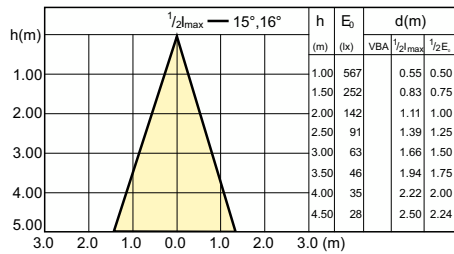

Beam Diagrams

Beam diagram - CorePro LEDspot 3-35W GU10
840 36D DIM

Beam diagram - CorePro LEDspot 4.9-65W
GU10 840 36D ND

Beam diagram - Corepro LEDspot 2.7-25W GU10
827 36D

Beam diagram - Corepro LEDspot 3.5-35W
GU10 827 36D UK