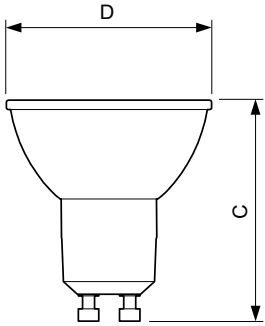

Dimensional drawing

Product	D	C
CorePro LEDspot 3-35W GU10 827 36D DIM	50 mm	54 mm
CorePro LEDspot 3-35W GU10 830 36D DIM	50 mm	54 mm
CorePro LEDspot 3-35W GU10 840 36D DIM	50 mm	54 mm
CorePro LEDspot 4-50W GU10 827 36D DIM	50 mm	54 mm
CorePro LEDspot 4-50W GU10 830 36D DIM	50 mm	54 mm
CorePro LEDspot 4-50W GU10 840 36D DIM	50 mm	54 mm
CorePro LEDspot 4.6-50W GU10 827 36D 5CT	50 mm	54 mm
CoreProLEDspot 4-50W GU10 827 36D DIM UK	50 mm	54 mm
CoreProLEDspot 4-50W GU10 830 36D DIM UK	50 mm	54 mm
CoreProLEDspot 4-50W GU10 840 36D DIM UK	50 mm	54 mm
CoreProLEDspot 4-50W GU10 865 36D DIM UK	50 mm	54 mm
Corepro LEDspot 2.7-25W GU10 827 36D	50 mm	53 mm
Corepro LEDspot 2.7-25W GU10 830 36D	50 mm	54 mm
Corepro LEDspot 2.7-25W GU10 840 36D	50 mm	54 mm
Corepro LEDspot 3.5-35W GU10 827 36D	50 mm	54 mm
Corepro LEDspot 3.5-35W GU10 827 36D UK	50 mm	54 mm
Corepro LEDspot 3.5-35W GU10 830 36D	50 mm	54 mm
Corepro LEDspot 3.5-35W GU10 830 36D UK	50 mm	54 mm
Corepro LEDspot 3.5-35W GU10 840 36D	50 mm	54 mm
Corepro LEDspot 3.5-35W GU10 840 36D UK	50 mm	54 mm
Corepro LEDspot 4.6-50W GU10 827 36D	50 mm	54 mm
Corepro LEDspot 4.6-50W GU10 827 36D UK	50 mm	54 mm
Corepro LEDspot 4.6-50W GU10 830 36D	50 mm	54 mm
Corepro LEDspot 4.6-50W GU10 830 36D UK	50 mm	54 mm
Corepro LEDspot 4.6-50W GU10 840 36D	50 mm	54 mm
Corepro LEDspot 4.6-50W GU10 840 36D UK	50 mm	54 mm
Corepro LEDspot 4.6-50W GU10 865 36D	50 mm	54 mm
Corepro LEDspot 4.6-50W GU10 865 36D UK	50 mm	54 mm
Essential LED 4.6-50W GU10 865 36D	50 mm	54 mm

Product	D	C
LEDspot GU10 50W 830 36D 6CT	50 mm	54 mm

CorePro LED spot MV

Dimensional drawing

Product	D	C
CorePro LEDspot 4.9-65W GU10 830 36D ND	50 mm	54 mm
CorePro LEDspot 4.9-65W GU10 840 36D ND	50 mm	54 mm
Corepro LEDspot 550lm GU10 830 120D	50 mm	54 mm
Corepro LEDspot 550lm GU10 840 120D	50 mm	54 mm
Corepro LEDspot 550lm GU10 865 120D	50 mm	54 mm