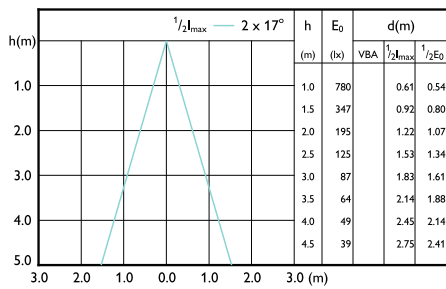

Beam diagram - LEDspot GU10 50W 830 36D 6CT