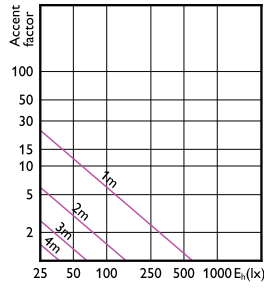

Accent Diagram - CorePro LEDspot 4.6-50W
GU10 865 36D

Accent Diagram - CorePro LEDspot 4-50W GU10
827 36D DIM UK

Accent Diagrams

Accent Diagram - CorePro LEDspot 4-50W GU10 840 36D DIM UK

Accent Diagram - CorePro LEDspot 4-50W GU10 830 36D DIM