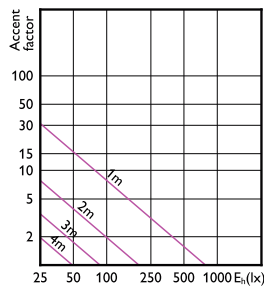

Accent Diagram - LEDspot GU10 50W 830 36D 6CT