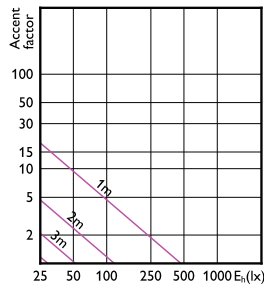

Accent Diagram - CorePro LEDspot 3-35W GU10 840 36D DIM