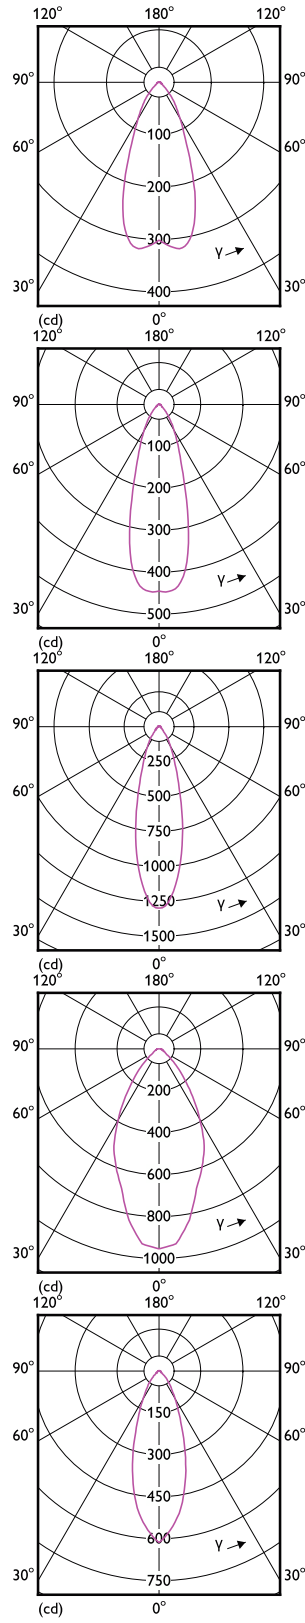

Product	D	C
LEDspot GU10 50W 830 36D 6CT	50 mm	54 mm

CorePro LED spot MV

Dimensional drawing

Product	D	C
CorePro LEDspot 4.9-65W GU10 830 36D ND	50 mm	54 mm
CorePro LEDspot 4.9-65W GU10 840 36D ND	50 mm	54 mm
Corepro LEDspot 550lm GU10 830 120D	50 mm	54 mm
Corepro LEDspot 550lm GU10 840 120D	50 mm	54 mm
Corepro LEDspot 550lm GU10 865 120D	50 mm	54 mm

Light Technical

Order Code	Full Product Name	Correlated Color Temperature		Color Code	Luminous Flux	Luminous Intensity (Nom)
		Beam Angle (Nom)	(Nom)			
929002065602	CorePro LEDspot 3-35W GU10 840 36D DIM	36 degree(s)	4000 K	840	240 lm	500 cd
929002068202	CorePro LEDspot 3-35W GU10 830 36D DIM	36 degree(s)	3000 K	830	230 lm	500 cd
929002495802	CorePro LEDspot 3-35W GU10 827 36D DIM	36 degree(s)	2700 K	827	230 lm	500 cd
929002495902	CorePro LEDspot 4-50W GU10 827 36D DIM	36 degree(s)	2700 K	827	345 lm	700 cd
929002495999	CoreProLEDspot 4-50W GU10 827 36D DIM UK	36 degree(s)	2700 K	827	345 lm	700 cd
929003562499	CoreProLEDspot 4-50W GU10 865 36D DIM UK	36 degree(s)	6500 K	865	345 lm	700 cd
929001215232	Corepro LEDspot 4.6-50W GU10 827 36D	36 degree(s)	2700 K	827	355 lm	700 cd
929001215252	CorePro LEDspot 4.6-50W GU10 827 36D 5CT	36 degree(s)	2700 K	827	355 lm	700 cd

90°

60°

CorePro LED spot MV

CorePro LED spot MV

Accent Diagrams

Accent Diagram - CorePro LEDspot 4.9-65W
GU10 830 36D ND

Accent Diagram - CorePro LEDspot 4-50W GU10
865 36D DIM UK

Accent Diagram - CorePro LEDspot 2.7-25W
GU10 827 36D