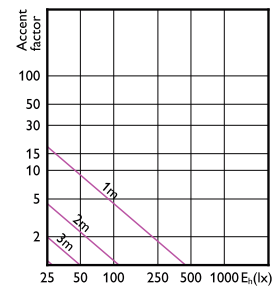

Accent Diagram - CorePro LEDspot 3-35W GU10 827 36D DIM