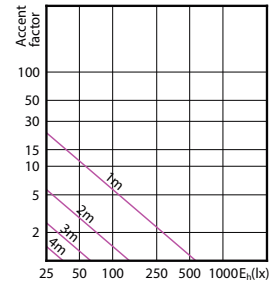

CorePro LED-Spot GU10

Accent Diagrams

Accent Diagram - Corepro LEDspot 3.5-35W
GU10 827 36D

Accent Diagram - CorePro LEDspot 4.6-50W
GU10 827 36D 5CT

Accent Diagram - Corepro LEDspot 3.5-35W
GU10 830 36D

Accent Diagram - Corepro LEDspot 4.6-50W
GU10 830 36D