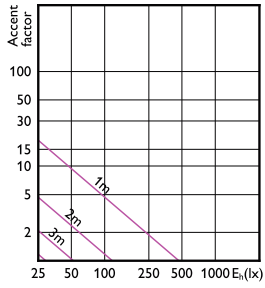

CorePro LED-Spot GU10

Accent Diagrams

Accent Diagram - CorePro LEDspot 3-35W GU10 840 36D DIM