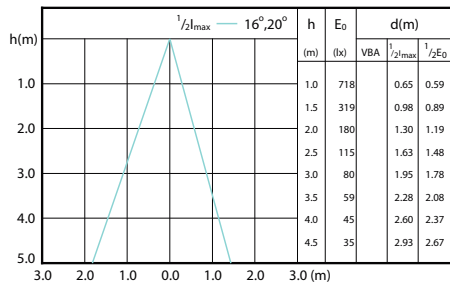

Beam Diagrams

Beam diagram - CorePro LEDspot 3-35W GU10 840 36D DIM

Beam diagram - Corepro LEDspot 3.5-35W GU10 827 36D

Beam diagram - CorePro LEDspot 4.6-50W GU10 827 36D 5CT

Beam diagram - Corepro LEDspot 3.5-35W GU10 830 36D