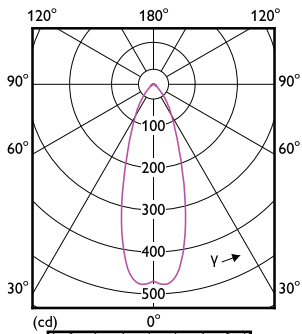

CorePro LED-Spot GU10

Order Code	Full Product Name	Energieverbrauch kWh/ 1.000 Std.
35885000	CorePro LEDspot 4-50W GU10 840 36D DIM	4 kWh
35883600	CorePro LEDspot 4-50W GU10 830 36D DIM	4 kWh
72833800	Corepro LEDspot 3.5-35W GU10 830 36D	4 kWh
72835200	Corepro LEDspot 3.5-35W GU10 840 36D	4 kWh
72837600	Corepro LEDspot 4.6-50W GU10 830 36D	5 kWh
72839000	Corepro LEDspot 4.6-50W GU10 840 36D	5 kWh
36969600	CorePro LEDspot 4.8-50W GU10 3CCT 36DDIM	5 kWh