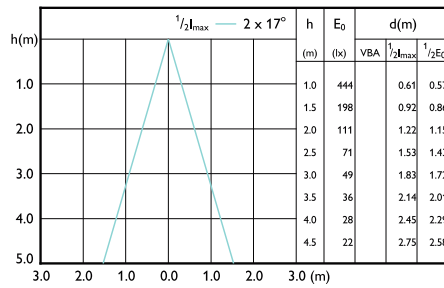

Beam diagram - CorePro LEDspot 3-35W GU10 827 36D DIM