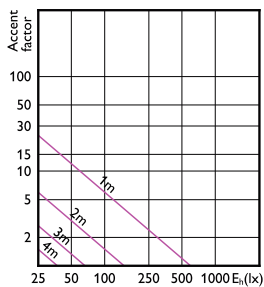

Accent Diagram - CorePro LEDspot 4-50W
GU10 830 36D DIM