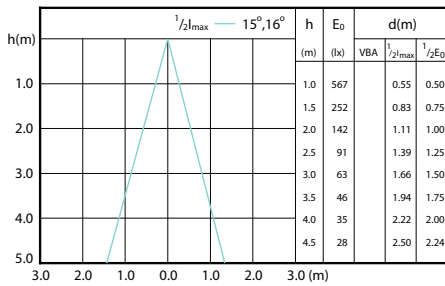

Beam Diagrams

Beam diagram - CorePro LEDspot 3-35W GU10 840 36D DIM

Beam diagram - Corepro LEDspot 3.5-35W GU10 827 36D

Beam diagram - CorePro LEDspot 4.6-50W GU10 827 36D 5CT

Beam diagram - Corepro LEDspot 3.5-35W GU10 830 36D