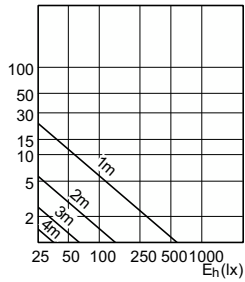

Accent Diagrams

Accent Diagram - Corepro LEDspot 3.5-35W
GU10 827 36D