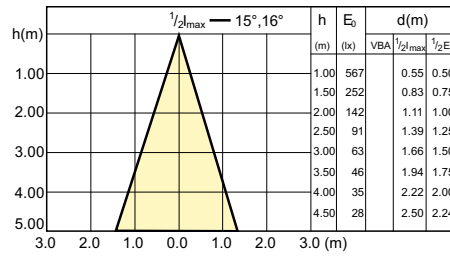

CorePro LED-Spot GU10

Accent Diagrams

Beam Diagrams