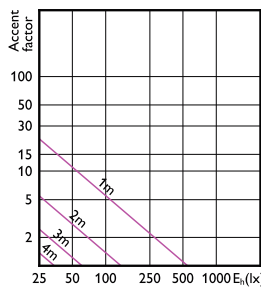

Accent Diagram - CorePro LEDspot 4.8-50W
GU10 3CCT 36DDIM