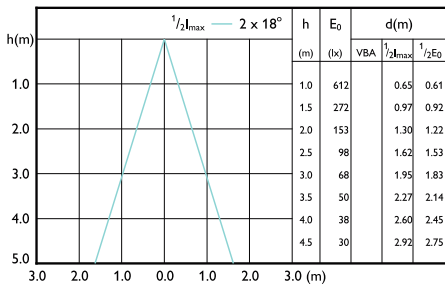

Beam diagram - CorePro LEDspot 4-50W GU10 827 36D DIM