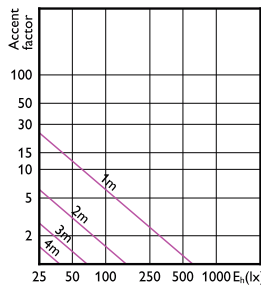

CorePro LED-Spot GU10

Accent Diagrams

Accent Diagram - Corepro LEDspot 3.5-35W
GU10 827 36D

Accent Diagram - CorePro LEDspot 4.6-50W
GU10 827 36D 5CT

Accent Diagram - Corepro LEDspot 3.5-35W
GU10 830 36D

Accent Diagram - Corepro LEDspot 4.6-50W
GU10 830 36D