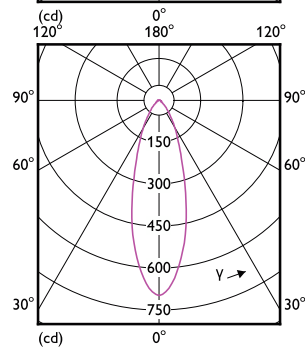

CorePro LED-Spot GU10

Order Code	Full Product Name	Energieverbrauch kWh/ 1.000 Std.
35885000	CorePro LEDspot 4-50W GU10 840 36D DIM	4 kWh
35883600	CorePro LEDspot 4-50W GU10 830 36D DIM	4 kWh
72833800	Corepro LEDspot 3.5-35W GU10 830 36D	4 kWh
72835200	Corepro LEDspot 3.5-35W GU10 840 36D	4 kWh
72837600	Corepro LEDspot 4.6-50W GU10 830 36D	5 kWh
72839000	Corepro LEDspot 4.6-50W GU10 840 36D	5 kWh
36969600	CorePro LEDspot 4.8-50W GU10 3CCT 36DDIM	5 kWh