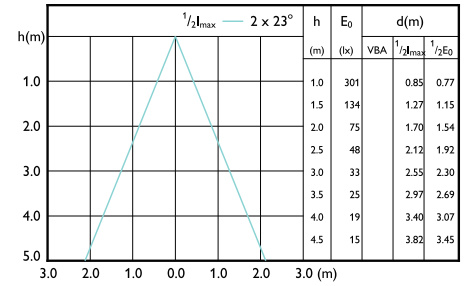

Beam diagram - Corepro LEDspot 4.6-50W GU10 830 36D

Beam diagram - CorePro LEDspot 4-50W GU10 830 36D DIM

Beam Diagrams

Beam diagram - CorePro LEDspot 4-50W GU10 840 36D DIM

Beam diagram - CorePro LEDspot 4.8-50W GU10 3CCT 36DDIM