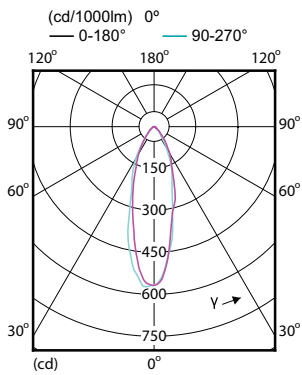

CorePro LED-Spot GU10

Order Code	Full Product Name	Energieverbrauch kWh/ 1.000 Std.
35885000	CorePro LEDspot 4-50W GU10 840 36D DIM	4 kWh
35883600	CorePro LEDspot 4-50W GU10 830 36D DIM	4 kWh
72833800	Corepro LEDspot 3.5-35W GU10 830 36D	4 kWh
72835200	Corepro LEDspot 3.5-35W GU10 840 36D	4 kWh
72837600	Corepro LEDspot 4.6-50W GU10 830 36D	5 kWh
72839000	Corepro LEDspot 4.6-50W GU10 840 36D	5 kWh
36969600	CorePro LEDspot 4.8-50W GU10 3CCT 36DDIM	5 kWh