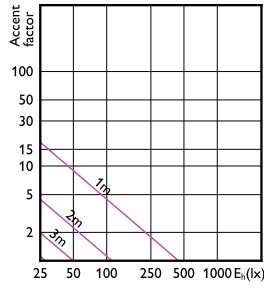

Accent Diagram - CorePro LEDspot 3-35W GU10 827 36D DIM