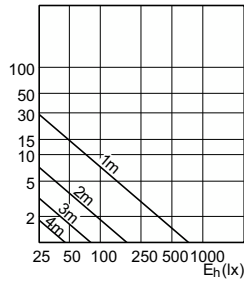

Accent Diagram - CorePro LEDspot 4.6-50W
GU10 827 36D 5CT