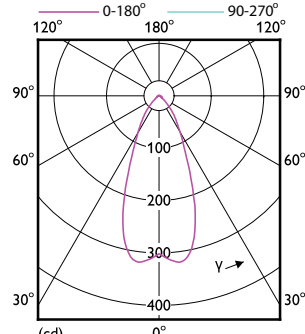

CorePro LED-Spot GU10

Order Code	Full Product Name	Energieverbrauch kWh/ 1.000 Std.
35885000	CorePro LEDspot 4-50W GU10 840 36D DIM	4 kWh
35883600	CorePro LEDspot 4-50W GU10 830 36D DIM	4 kWh
72833800	Corepro LEDspot 3.5-35W GU10 830 36D	4 kWh
72835200	Corepro LEDspot 3.5-35W GU10 840 36D	4 kWh
72837600	Corepro LEDspot 4.6-50W GU10 830 36D	5 kWh
72839000	Corepro LEDspot 4.6-50W GU10 840 36D	5 kWh
36969600	CorePro LEDspot 4.8-50W GU10 3CCT 36DDIM	5 kWh