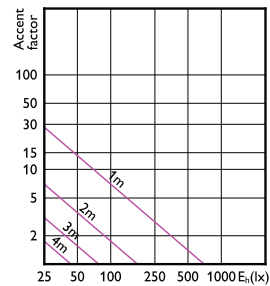

Accent Diagram - CorePro LEDspot 4-50W
GU10 840 36D DIM