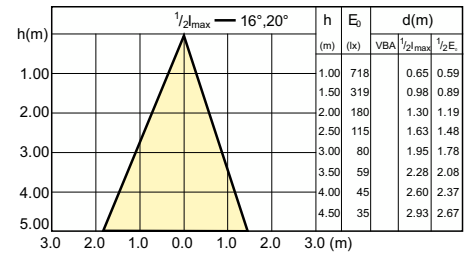

CorePro LED-Spot GU10

Accent Diagrams

Beam Diagrams