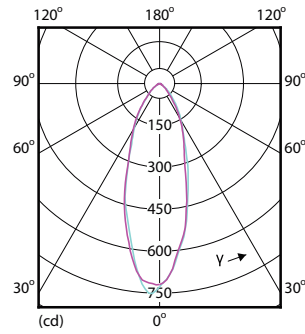

CorePro LED-Spot GU10

Order Code	Full Product Name	Energieverbrauch kWh/ 1.000 Std.
35885000	CorePro LEDspot 4-50W GU10 840 36D DIM	4 kWh
35883600	CorePro LEDspot 4-50W GU10 830 36D DIM	4 kWh
72833800	Corepro LEDspot 3.5-35W GU10 830 36D	4 kWh
72835200	Corepro LEDspot 3.5-35W GU10 840 36D	4 kWh
72837600	Corepro LEDspot 4.6-50W GU10 830 36D	5 kWh
72839000	Corepro LEDspot 4.6-50W GU10 840 36D	5 kWh
36969600	CorePro LEDspot 4.8-50W GU10 3CCT 36DDIM	5 kWh