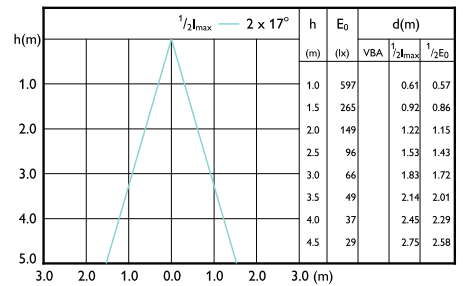

Beam diagram - CorePro LEDspot 4.6-50W GU10 827 36D 5CT

Beam diagram - CorePro LEDspot 4-50W GU10 830 36D DIM