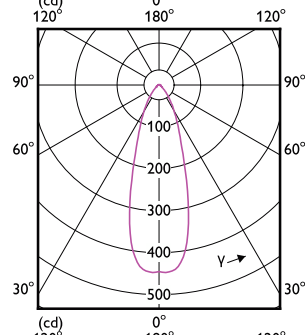

CorePro LED-Spot GU10

Order Code	Full Product Name	Energieverbrauch kWh/ 1.000 Std.
35885000	CorePro LEDspot 4-50W GU10 840 36D DIM	4 kWh
35883600	CorePro LEDspot 4-50W GU10 830 36D DIM	4 kWh
72833800	Corepro LEDspot 3.5-35W GU10 830 36D	4 kWh
72835200	Corepro LEDspot 3.5-35W GU10 840 36D	4 kWh
72837600	Corepro LEDspot 4.6-50W GU10 830 36D	5 kWh
72839000	Corepro LEDspot 4.6-50W GU10 840 36D	5 kWh
36969600	CorePro LEDspot 4.8-50W GU10 3CCT 36DDIM	5 kWh