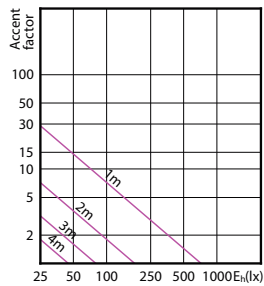

CorePro LED-Spot GU10

Accent Diagrams

Accent Diagram - Corepro LEDspot 3.5-35W
GU10 827 36D

Accent Diagram - CorePro LEDspot 4.6-50W
GU10 827 36D 5CT

Accent Diagram - Corepro LEDspot 3.5-35W
GU10 830 36D

Accent Diagram - Corepro LEDspot 4.6-50W
GU10 830 36D