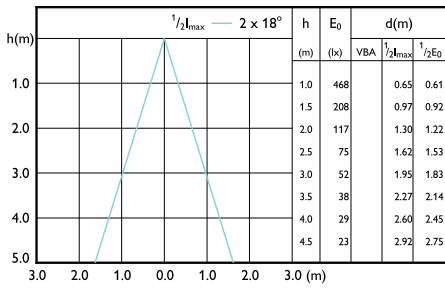

Beam Diagrams

Beam diagram - CorePro LEDspot 3-35W GU10 840 36D DIM