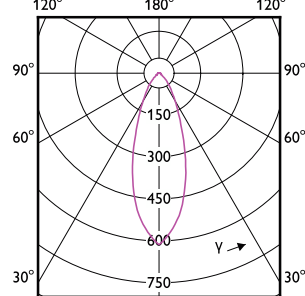

CorePro LED-Spot GU10

Order Code	Full Product Name	Energieverbrauch kWh/ 1.000 Std.
35885000	CorePro LEDspot 4-50W GU10 840 36D DIM	4 kWh
35883600	CorePro LEDspot 4-50W GU10 830 36D DIM	4 kWh
72833800	Corepro LEDspot 3.5-35W GU10 830 36D	4 kWh
72835200	Corepro LEDspot 3.5-35W GU10 840 36D	4 kWh
72837600	Corepro LEDspot 4.6-50W GU10 830 36D	5 kWh
72839000	Corepro LEDspot 4.6-50W GU10 840 36D	5 kWh
36969600	CorePro LEDspot 4.8-50W GU10 3CCT 36DDIM	5 kWh