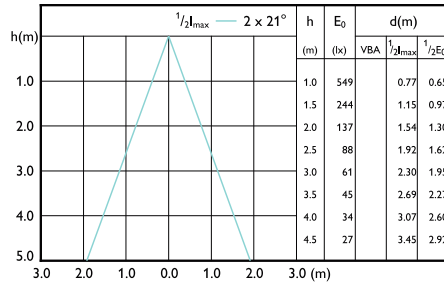

Beam diagram - Corepro LEDspot 4.6-50W GU10 830 36D

Beam diagram - CorePro LEDspot 4-50W GU10 830 36D DIM

Beam Diagrams

Beam diagram - CorePro LEDspot 4-50W GU10 840 36D DIM

Beam diagram - CorePro LEDspot 4.8-50W GU10 3CCT 36DDIM