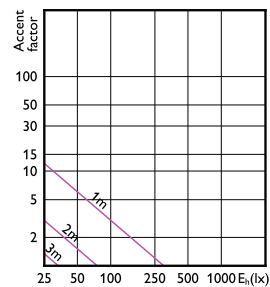

Accent Diagram - CorePro LEDspot 4-50W
GU10 827 36D DIM

Accent Diagram - CorePro LEDspot 4-50W
GU10 840 36D DIM

Accent Diagram - CorePro LEDspot 4-50W
GU10 830 36D DIM

Accent Diagram - CorePro LEDspot 4.8-50W
GU10 3CCT 36DDIM