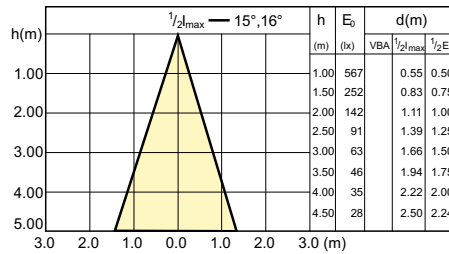

CorePro LED-Spot GU10

Accent Diagrams

Beam Diagrams