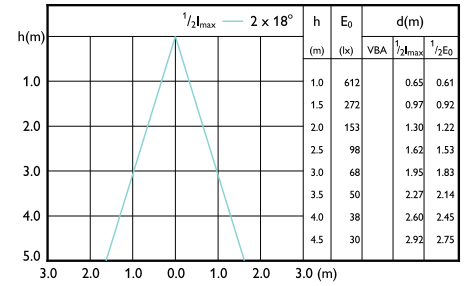

Beam diagram - Corepro LEDspot 4.6-50W
GU10 840 36D

Beam diagram - CorePro LEDspot 4-50W GU10
830 36D DIM

CorePro LED-Spot GU10

Beam Diagrams

Beam diagram - CorePro LEDspot 4-50W GU10
840 36D DIM

Beam diagram - CorePro LEDspot 3-35W GU10
830 36D DIM