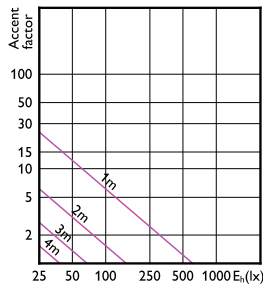

Accent Diagram - CorePro LEDspot 4-50W
GU10 827 36D DIM