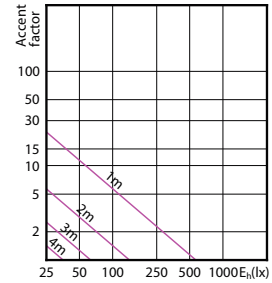

CorePro LED-Spot GU10

CorePro LED-Spot GU10

Accent Diagrams

Accent Diagram - Corepro LEDspot 3.5-35W
GU10 827 36D

Accent Diagram - CorePro LEDspot 4.6-50W
GU10 827 36D 5CT

Accent Diagram - Corepro LEDspot 3.5-35W
GU10 840 36D