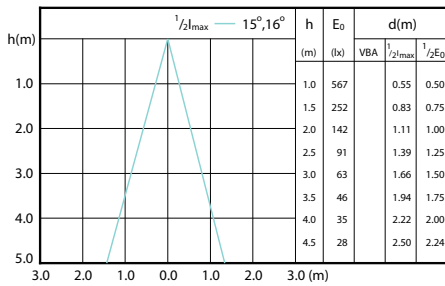

Beam Diagrams

Beam diagram - CorePro LEDspot 3-35W GU10
840 36D DIM

Beam diagram - Corepro LEDspot 3.5-35W
GU10 827 36D

Beam diagram - CorePro LEDspot 4.6-50W
GU10 827 36D 5CT

Beam diagram - Corepro LEDspot 3.5-35W
GU10 840 36D