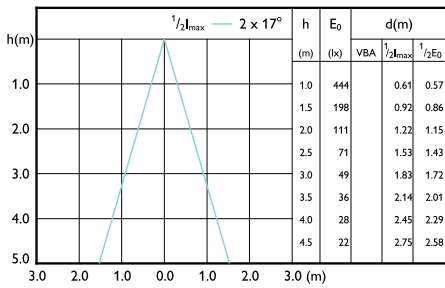

Beam diagram - CorePro LEDspot 3-35W GU10
827 36D DIM