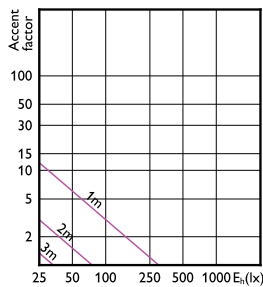

Accent Diagram - Corepro LEDspot 4.6-50W
GU10 840 36D

Accent Diagram - CorePro LEDspot 4-50W
GU10 827 36D DIM

Accent Diagram - CorePro LEDspot 4-50W
GU10 840 36D DIM

Accent Diagram - CorePro LEDspot 4-50W
GU10 830 36D DIM