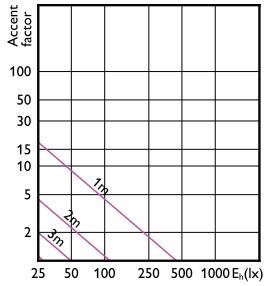

CorePro LED-Spot GU10

Accent Diagrams

Accent Diagram - CorePro LEDspot 3-35W GU10
827 36D DIM