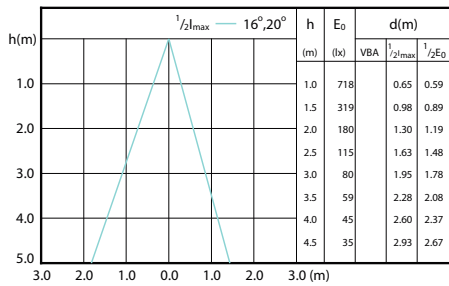

Beam Diagrams

Beam diagram - CorePro LEDspot 3-35W GU10
840 36D DIM

Beam diagram - Corepro LEDspot 3.5-35W
GU10 827 36D

Beam diagram - CorePro LEDspot 4.6-50W
GU10 827 36D 5CT

Beam diagram - Corepro LEDspot 3.5-35W
GU10 840 36D