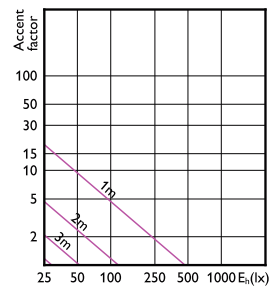

Accent Diagram - CorePro LEDspot 3-35W GU10
840 36D DIM