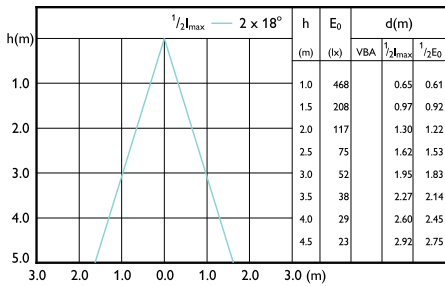

Beam Diagrams

Beam diagram - CorePro LEDspot 3-35W GU10
840 36D DIM