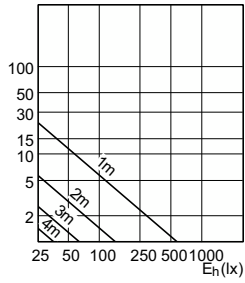

CorePro LED-Spot GU10

Accent Diagrams

Accent Diagram - Corepro LEDspot 3.5-35W
GU10 827 36D