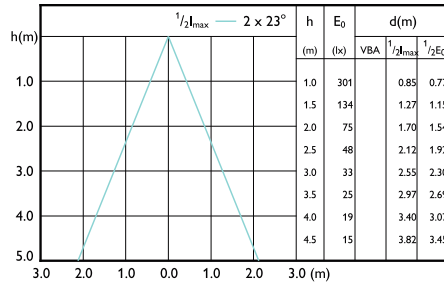

Beam diagram - Corepro LEDspot 4.6-50W
GU10 840 36D

Beam diagram - CorePro LEDspot 4-50W GU10
830 36D DIM

CorePro LED-Spot GU10

Beam Diagrams

Beam diagram - CorePro LEDspot 4-50W GU10
840 36D DIM

Beam diagram - CorePro LEDspot 3-35W GU10
830 36D DIM