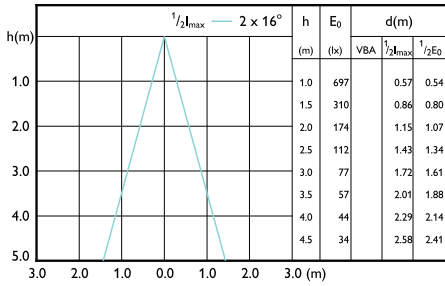

CorePro LED-Spot GU10

Beam Diagrams

Beam diagram - CorePro LEDspot 4-50W GU10
840 36D DIM