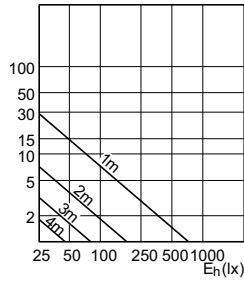

CorePro LED-Spot GU10

CorePro LED-Spot GU10

Accent Diagrams

Accent Diagram - Corepro LEDspot 3.5-35W
GU10 827 36D

Accent Diagram - CorePro LEDspot 4.6-50W
GU10 827 36D 5CT

Accent Diagram - Corepro LEDspot 3.5-35W
GU10 840 36D