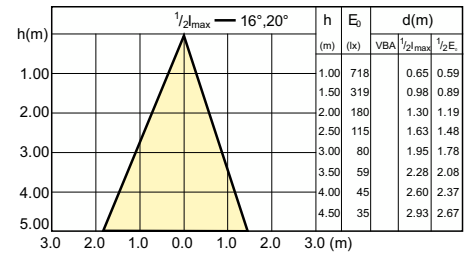

CorePro LED-Spot GU10

Accent Diagrams

Beam Diagrams