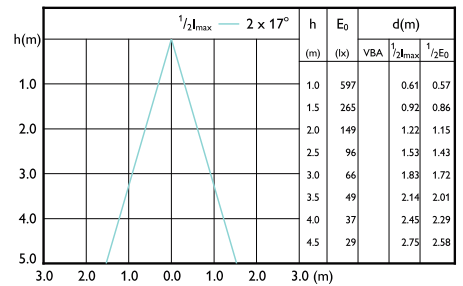

Beam diagram - CorePro LEDspot 4.6-50W
GU10 827 36D 5CT

Beam diagram - CorePro LEDspot 4-50W GU10
830 36D DIM