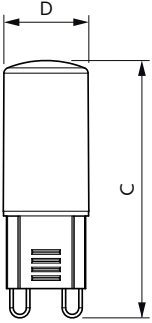

## Boyutlu çizim

Product	D	C
CorePro LEDcapsule 1.9-25W ND G9 827	14 mm	43 mm
CorePro LEDcapsule 1.9-25W ND G9 830	14 mm	43 mm
CorePro LEDcapsule 3.7-40W ND G9 827	16 mm	52 mm
CorePro LEDcapsule 3.7-40W ND G9 830	16 mm	52 mm
CorePro LEDcapsuleMV 2.7-25W G9 827 D	16 mm	52 mm
CorePro LEDcapsuleMV 4-40W G9 827 D	18 mm	59 mm