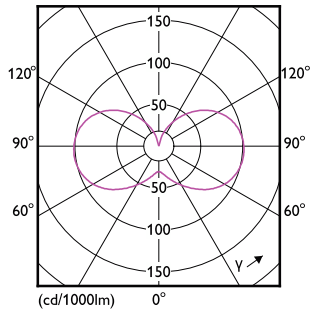

CorePro LEDcapsule MV - G9