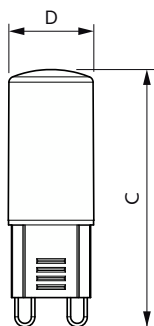

Maatschets

Product	D	C
CorePro LEDcapsule 1.9-25W ND G9 827	14 mm	43 mm
CorePro LEDcapsule 1.9-25W ND G9 830	14 mm	43 mm
CorePro LEDcapsule 3.7-40W ND G9 827	16 mm	52 mm
CorePro LEDcapsule 3.7-40W ND G9 830	16 mm	52 mm
CorePro LEDcapsuleMV 2.7-25W G9 827 D	16 mm	52 mm
CorePro LEDcapsuleMV 4-40W G9 827 D	18 mm	59 mm