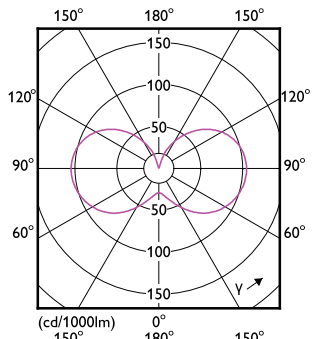

CorePro LEDcapsule MV - G9