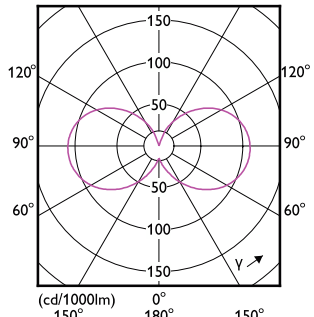

CorePro LEDcapsule MV - G9