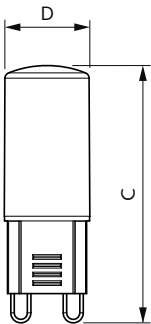

## Dimensional drawing

Product	D	C
CorePro LEDcapsuleMV 2.7-25W G9 827 D	16 mm	52 mm