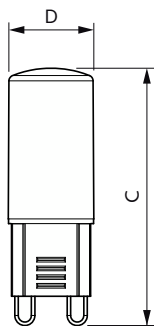

LED 40W G9 WW ND 3PF 6 DISC

LED 40W G9 WW 230V Dim SRT6

Méretezett rajza

Product	D	C
CorePro LEDcapsule 1.9-25W ND G9 827	14 mm	43 mm
CorePro LEDcapsule 1.9-25W ND G9 830	14 mm	43 mm
CorePro LEDcapsule 3.7-40W ND G9 827	16 mm	52 mm
CorePro LEDcapsule 3.7-40W ND G9 830	16 mm	52 mm
CorePro LEDcapsuleMV 2.7-25W G9 827 D	16 mm	52 mm
CorePro LEDcapsuleMV 4-40W G9 827 D	18 mm	59 mm