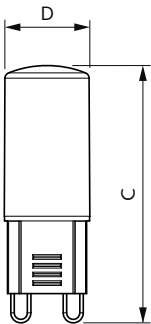

Application

- Hotels, museums, shops
- Washrooms, reception areas , exhibitions, display cabinets

CorePro LED capsule MV

Versions

LED 40W G9 WW ND 3PF 6 DISC

Dimensional drawing

Product	D	C
CorePro LEDcapsule 3.7-40W ND G9 830	16 mm	52 mm