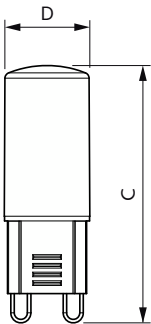

LED 40W G9 WW 230V Dim SRT6

Dimensional drawing

Product	D	C
CorePro LEDcapsule 1.9-25W ND G9 830	14 mm	43 mm
CorePro LEDcapsuleMV 2.7-25W G9 827 D	16 mm	52 mm
CorePro LEDcapsuleMV 4-40W G9 827 D	18 mm	59 mm