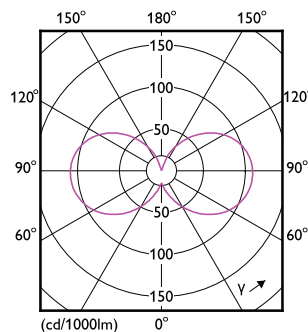

Temperature

Order Code	Full Product Name	T-Case Maximum (Nom)
30175700	CorePro LEDcapsuleMV 2.7-25W G9 827 D	88 °C
30183200	CorePro LEDcapsule 1.9-25W ND G9 830	92 °C

Order Code	Full Product Name	T-Case Maximum (Nom)
65818200	CorePro LEDcapsule ND 4.8-60W G9 830	99 °C
30177100	CorePro LEDcapsuleMV 4-40W G9 827 D	93 °C

Controls and Dimming

Order Code	Full Product Name	Dimmable
30175700	CorePro LEDcapsuleMV 2.7-25W G9 827 D	Only with specific dimmers
30183200	CorePro LEDcapsule 1.9-25W ND G9 830	No

Order Code	Full Product Name	Dimmable
65818200	CorePro LEDcapsule ND 4.8-60W G9 830	No
30177100	CorePro LEDcapsuleMV 4-40W G9 827 D	Only with specific dimmers

Mechanical and Housing

Order Code	Full Product Name	Bulb Finish	Bulb Shape
30175700	CorePro LEDcapsuleMV 2.7-25W G9 827 D	Frosted	G9
30183200	CorePro LEDcapsule 1.9-25W ND G9 830	Frosted	G9

Order Code	Full Product Name	Bulb Finish	Bulb Shape
65818200	CorePro LEDcapsule ND 4.8-60W G9 830	Clear	Capsule
30177100	CorePro LEDcapsuleMV 4-40W G9 827 D	Frosted	G9

Approval and Application

Order Code	Full Product Name	Ambient temperature range	Energy Consumption kWh/1000 h
30175700	CorePro LEDcapsuleMV 2.7-25W G9 827 D	-20 to +45 °C	3 kWh
30183200	CorePro LEDcapsule 1.9-25W ND G9 830	-20 to +45 °C	2 kWh
65818200	CorePro LEDcapsule ND 4.8-60W G9 830	-20 to +35 °C	5 kWh
30177100	CorePro LEDcapsuleMV 4-40W G9 827 D	-20 to +45 °C	4 kWh