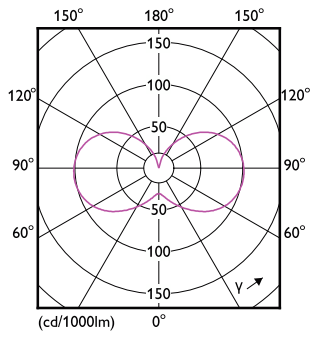

CorePro LED capsule MV