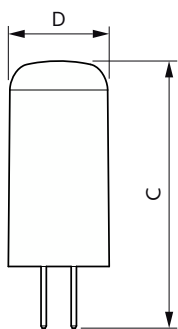

## Версії

Product standard image

LED 10W G4 WW 12V ND micro 2SRT6

LED 20W G4 WW 12V Dim SRT6

LED 40W GY6.35 WW 12V D SRT6

LED GY6,35 12V POS2

LED 28W G4 WW 12V ND micro SRT6

## Розміри

Product	D	C
CorePro LEDcapsuleLV 1.8-20W GY6.35 827	13 mm	35 mm

## Розміри

Product	D	C
CorePro LEDcapsuleLV 4.2-40W GY6.35 827D	18 mm	50 mm

Product	D	C
CorePro LEDcapsuleLV 1-10W G4 827micro	10 mm	30 mm

Product	D	C
CorePro LEDcapsuleLV 1.7-20W G4micro 827	9,5 mm	37,5 mm