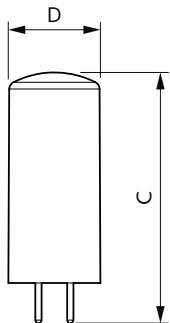

CorePro LEDcapsule LV

Розміри

Product	D	C
CorePro LEDcapsuleLV 4.2-40W GY6.35 827D	18 mm	50 mm