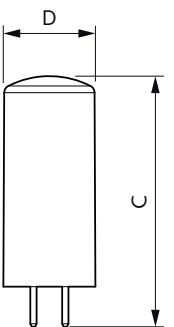

LED 20W G4 WW 12V Dim SRT6

LED 40W GY6.35 WW 12V D SRT6

LED GY6,35 12V POS2

LED 28W G4 WW 12V ND micro SRT6

Målskisse

Product	D	C
CorePro LEDcapsuleLV 1.8-20W GY6.35 827	13 mm	35 mm

Product	D	C
CorePro LEDcapsuleLV 4.2-40W GY6.35 827D	18 mm	50 mm

CorePro LED capsule LV

Målskisse

Product	D	C
CorePro LEDcapsuleLV 1-10W G4 827micro	10 mm	30 mm

Product	D	C
CorePro LEDcapsuleLV 1.7-20W G4micro 827	9,5 mm	37,5 mm

Product	D	C
CorePro LEDcapsuleLV 2.1-20W G4 827 D	15 mm	40 mm