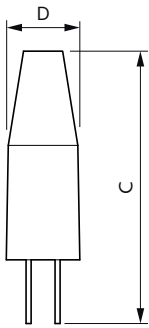

LED 20W G4 WW 12V Dim SRT6

LED 40W GY6.35 WW 12V D SRT6

LED GY6,35 12V POS2

LED 28W G4 WW 12V ND micro SRT6

Målskisse

Product	D	C
CorePro LEDcapsuleLV 1.8-20W GY6.35 827	13 mm	35 mm

Product	D	C
CorePro LEDcapsuleLV 4.2-40W GY6.35 827D	18 mm	50 mm

CorePro LED capsule LV

Målskisse

Product	D	C
CorePro LEDcapsuleLV 1-10W G4 827micro	10 mm	30 mm

Product	D	C
CorePro LEDcapsuleLV 1.7-20W G4micro 827	9,5 mm	37,5 mm

Product	D	C
CorePro LEDcapsuleLV 2.1-20W G4 827 D	15 mm	40 mm