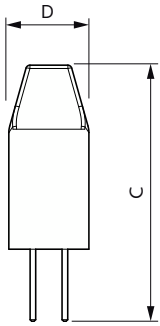

LED 20W G4 WW 12V Dim SRT6

LED 40W GY6.35 WW 12V D SRT6

LED GY6,35 12V POS2

LED 28W G4 WW 12V ND micro SRT6

Målskisse

Product	D	C
CorePro LEDcapsuleLV 1.8-20W GY6.35 827	13 mm	35 mm

Product	D	C
CorePro LEDcapsuleLV 4.2-40W GY6.35 827D	18 mm	50 mm

CorePro LED capsule LV

Målskisse

Product	D	C
CorePro LEDcapsuleLV 1-10W G4 827micro	10 mm	30 mm

Product	D	C
CorePro LEDcapsuleLV 1.7-20W G4micro 827	9,5 mm	37,5 mm

Product	D	C
CorePro LEDcapsuleLV 2.1-20W G4 827 D	15 mm	40 mm