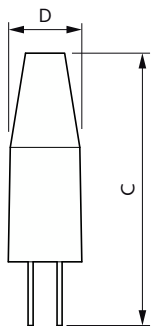

Product	D	C
CorePro LEDcapsuleLV 1.7-20W G4micro 827	9,5 mm	37,5 mm