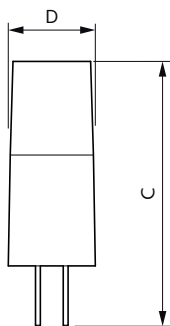

Product	D	C
CorePro LEDcapsuleLV 2.4-28W G4micro 827	12 mm	38 mm