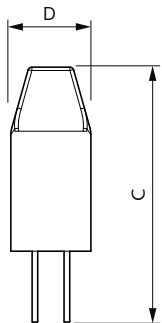

LED 10W G4 WW 12V ND micro 2SRT6

LED 20W G4 WW 12V Dim SRT6

LED 40W GY6.35 WW 12V D SRT6

LED GY6,35 12V POS2

LED 28W G4 WW 12V ND micro SRT6

Méretezett rajza

Product	D	C
CorePro LEDcapsuleLV 1.8-20W GY6.35 827	13 mm	35 mm

Product	D	C
CorePro LEDcapsuleLV 4.2-40W GY6.35 827D	18 mm	50 mm

CorePro LED kapszula LV

Méretezett rajza

Product	D	C
CorePro LEDcapsuleLV 1-10W G4 827micro	10 mm	30 mm

Product	D	C
CorePro LEDcapsuleLV 1.7-20W G4micro 827	9,5 mm	37,5 mm