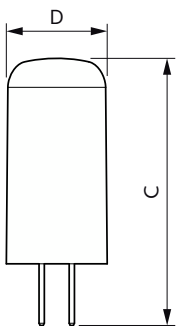

LED 10W G4 WW 12V ND micro 2SRT6

LED 20W G4 WW 12V Dim SRT6

LED 40W GY6.35 WW 12V D SRT6

LED GY6,35 12V POS2

LED 28W G4 WW 12V ND micro SRT6

Méretezett rajza

Product	D	C
CorePro LEDcapsuleLV 1.8-20W GY6.35 827	13 mm	35 mm

Product	D	C
CorePro LEDcapsuleLV 4.2-40W GY6.35 827D	18 mm	50 mm

CorePro LED kapszula LV

Méretezett rajza

Product	D	C
CorePro LEDcapsuleLV 1-10W G4 827micro	10 mm	30 mm

Product	D	C
CorePro LEDcapsuleLV 1.7-20W G4micro 827	9,5 mm	37,5 mm