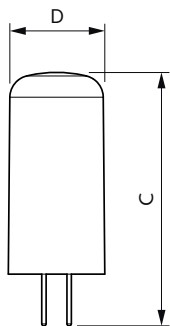

Product	D	C
CorePro LEDcapsuleLV 4.2-40W GY6.35 827D	18 mm	50 mm

CorePro LED kapszula LV

Méretezett rajza

Product	D	C
CorePro LEDcapsuleLV 1-10W G4 827micro	10 mm	30 mm

Product	D	C
CorePro LEDcapsuleLV 1.7-20W G4micro 827	9,5 mm	37,5 mm