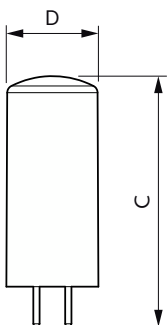

LED 10W G4 WW 12V ND micro 2SRT6

LED 20W G4 WW 12V Dim SRT6

LED 40W GY6.35 WW 12V D SRT6

LED GY6,35 12V POS2

LED 28W G4 WW 12V ND micro SRT6

Méretezett rajza

Product	D	C
CorePro LEDcapsuleLV 1.8-20W GY6.35 827	13 mm	35 mm

Product	D	C
CorePro LEDcapsuleLV 4.2-40W GY6.35 827D	18 mm	50 mm

CorePro LED kapszula LV

Méretezett rajza

Product	D	C
CorePro LEDcapsuleLV 1-10W G4 827micro	10 mm	30 mm

Product	D	C
CorePro LEDcapsuleLV 1.7-20W G4micro 827	9,5 mm	37,5 mm