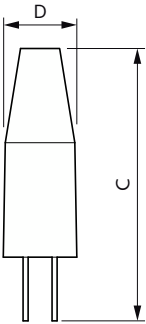

LED 20W G4 WW 12V Dim SRT6

Dimensional drawing

Product	D	C
CorePro LEDcapsuleLV 1.7-20W G4micro 827	9.5 mm	37.5 mm

Product	D	C
CorePro LEDcapsuleLV 2.1-20W G4 827 D	15 mm	40 mm

CorePro LED capsule LV

General Information