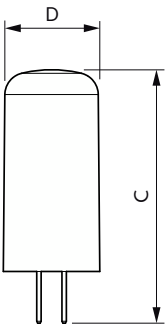

LED 20W G4 WW 12V Dim SRT6

Dimensional drawing

Product	D	C
CorePro LEDcapsuleLV 1.7-20W G4micro 827	9.5 mm	37.5 mm

Product	D	C
CorePro LEDcapsuleLV 2.1-20W G4 827 D	15 mm	40 mm

CorePro LED capsule LV

General Information