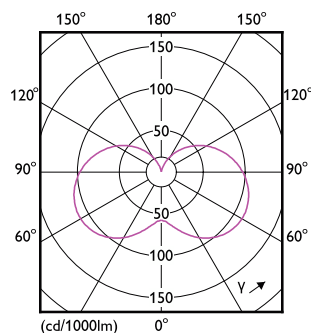

Order Code	Full Product Name	T-Case Maximum (Nom)
929002969602	CorePro lustre ND 5-40W E14 827 P45 FR	81 °C
929002970002	CorePro lustre ND 5-40W E14 840 P45 FR	81 °C
929002969402	Corepro Lustre ND 5-40W E27 827 P45 FR	79 °C

Mechanical and Housing

Order Code	Full Product Name	Bulb Shape
929002966802	CorePro candle ND 2.8-25W E14 827 B35 FR	B35
929002968402	CorePro candle ND 5-40W E14 827 B35 FR	B35
929002968802	CorePro candle ND 5-40W E14 840 B35 FR	B35
929002969202	CorePro candle ND 5-40W E14 865 B35 FR	B35

Order Code	Full Product Name	Bulb Shape
929002969602	CorePro lustre ND 5-40W E14 827 P45 FR	P45
929002970002	CorePro lustre ND 5-40W E14 840 P45 FR	P45
929002969402	Corepro Lustre ND 5-40W E27 827 P45 FR	P45

Approval and Application

Order Code	Full Product Name	Energy Consumption kWh/1000 h
929002966802	CorePro candle ND 2.8-25W E14 827 B35 FR	3 kWh
929002968402	CorePro candle ND 5-40W E14 827 B35 FR	5 kWh
929002968802	CorePro candle ND 5-40W E14 840 B35 FR	5 kWh
929002969202	CorePro candle ND 5-40W E14 865 B35 FR	5 kWh
929002969602	CorePro lustre ND 5-40W E14 827 P45 FR	5 kWh
929002970002	CorePro lustre ND 5-40W E14 840 P45 FR	5 kWh
929002969402	Corepro Lustre ND 5-40W E27 827 P45 FR	5 kWh