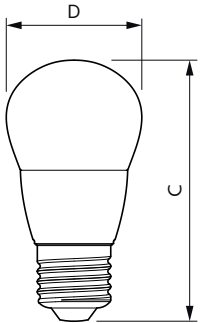

CorePro LEDcandle

Dimensional drawing

Product	D	C
CorePro candle ND 7-60W E14 827 B38 FR	38 mm	114 mm

Product	D	C
CorePro candle ND 2.8-25W E14 827 B35 FR	35 mm	106 mm
CorePro candle ND 5-40W E14 827 B35 FR	45 mm	87 mm

Product	D	C
CorePro lustre ND 7-60W E14 827 P48 FR	48 mm	93 mm

Product	D	C
CorePro lustre ND 2.8-25W E14 827 P45 FR	35 mm	106 mm
CorePro lustre ND 5-40W E14 827 P45 FR	45 mm	87 mm

CorePro LEDcandle

Dimensional drawing