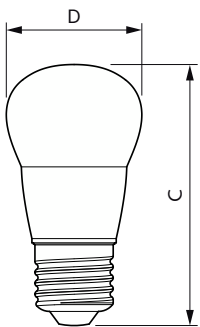

LED 60W P48 E14 WW FR ND
1SRT4 1

LEDluster 5W P45 2700K E27 ND
FR AU 2CT

PLA LED 60W B35 E14 WW ND 1CT
10

Dimensional drawing

Product	D	C
CorePro lustre ND 2.8-25W E27 827 P45 FR	45 mm	88 mm
Corepro Lustre ND 5-40W E27 827 P45 FR	45 mm	88 mm

CorePro LEDcandle

Dimensional drawing

Product	D	C
CorePro candle ND 7-60W E14 827 B38 FR	38 mm	114 mm

Product	D	C
CorePro candle ND 2.8-25W E14 827 B35 FR	35 mm	106 mm
CorePro candle ND 5-40W E14 827 B35 FR	45 mm	87 mm

Product	D	C
CorePro lustre ND 7-60W E14 827 P48 FR	48 mm	93 mm

Product	D	C
CorePro lustre ND 2.8-25W E14 827 P45 FR	35 mm	106 mm
CorePro lustre ND 5-40W E14 827 P45 FR	45 mm	87 mm

CorePro LEDcandle

Dimensional drawing