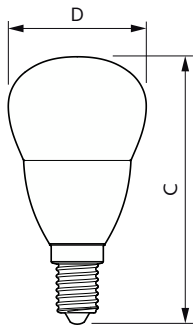

LED 60W P48 E14 WW FR ND
1SRT4 1

LEDluster 5W P45 2700K E27 ND
FR AU 2CT

PLA LED 60W B35 E14 WW ND 1CT
10

Dimensional drawing

Product	D	C
CorePro lustre ND 2.8-25W E27 827 P45 FR	45 mm	88 mm
Corepro Lustre ND 5-40W E27 827 P45 FR	45 mm	88 mm

CorePro LEDcandle

Dimensional drawing

Product	D	C
CorePro candle ND 7-60W E14 827 B38 FR	38 mm	114 mm

Product	D	C
CorePro candle ND 2.8-25W E14 827 B35 FR	35 mm	106 mm
CorePro candle ND 5-40W E14 827 B35 FR	45 mm	87 mm

Product	D	C
CorePro lustre ND 7-60W E14 827 P48 FR	48 mm	93 mm

Product	D	C
CorePro lustre ND 2.8-25W E14 827 P45 FR	35 mm	106 mm
CorePro lustre ND 5-40W E14 827 P45 FR	45 mm	87 mm

CorePro LEDcandle

Dimensional drawing