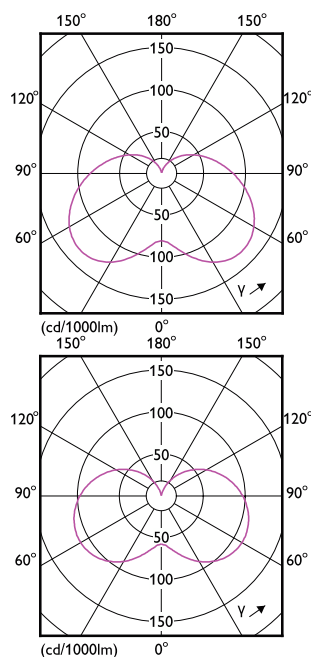

Mechanical and Housing

Order Code	Full Product Name	Bulb shape
929002966802	CorePro candle ND 2.8-25W E14 827 B35 FR	B35
929002968402	CorePro candle ND 5-40W E14 827 B35 FR	B35
929002966902	CorePro lustre ND 2.8-25W E27 827 P45 FR	P45
929002967102	CorePro lustre ND 2.8-25W E14 827 P45 FR	P45
929002969602	CorePro lustre ND 5-40W E14 827 P45 FR	P45

Order Code	Full Product Name	Bulb shape
929002973002	CorePro lustre ND 7-60W E27 827 P48 FR	P48
929002973102	CorePro lustre ND 7-60W E14 827 P48 FR	P48
929002969402	Corepro Lustre ND 5-40W E27 827 P45 FR	P45
929002972502	CorePro candle ND 7-60W E14 827 B38 FR	B38

Approval and Application

Order Code	Full Product Name	Energy consumption kWh/1,000 hours
929002966802	CorePro candle ND 2.8-25W E14 827 B35 FR	3 kWh
929002968402	CorePro candle ND 5-40W E14 827 B35 FR	5 kWh
929002966902	CorePro lustre ND 2.8-25W E27 827 P45 FR	3 kWh
929002967102	CorePro lustre ND 2.8-25W E14 827 P45 FR	3 kWh
929002969602	CorePro lustre ND 5-40W E14 827 P45 FR	5 kWh
929002973002	CorePro lustre ND 7-60W E27 827 P48 FR	7 kWh
929002973102	CorePro lustre ND 7-60W E14 827 P48 FR	7 kWh
929002969402	Corepro Lustre ND 5-40W E27 827 P45 FR	5 kWh
929002972502	CorePro candle ND 7-60W E14 827 B38 FR	7 kWh