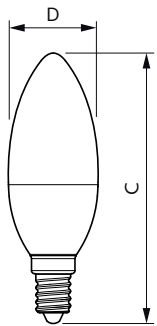

LED 60W P48 E14 WW FR ND
1SRT4 1

LEDluster 5W P45 2700K E27 ND
FR AU 2CT

PLA LED 60W B35 E14 WW ND 1CT
10

Dimensional drawing

Product	D	C
CorePro lustre ND 2.8-25W E27 827 P45 FR	45 mm	88 mm
Corepro Lustre ND 5-40W E27 827 P45 FR	45 mm	88 mm

CorePro LEDcandle

Dimensional drawing

Product	D	C
CorePro candle ND 7-60W E14 827 B38 FR	38 mm	114 mm

Product	D	C
CorePro candle ND 2.8-25W E14 827 B35 FR	35 mm	106 mm
CorePro candle ND 5-40W E14 827 B35 FR	45 mm	87 mm

Product	D	C
CorePro lustre ND 7-60W E14 827 P48 FR	48 mm	93 mm

Product	D	C
CorePro lustre ND 2.8-25W E14 827 P45 FR	35 mm	106 mm
CorePro lustre ND 5-40W E14 827 P45 FR	45 mm	87 mm

CorePro LEDcandle

Dimensional drawing