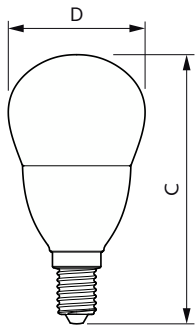

LED 60W P48 E14 WW FR ND
1SRT4 1

LEDluster 5W P45 2700K E27 ND
FR AU 2CT

PLA LED 60W B35 E14 WW ND 1CT
10

Dimensional drawing

Product	D	C
CorePro lustre ND 2.8-25W E27 827 P45 FR	45 mm	88 mm
Corepro Lustre ND 5-40W E27 827 P45 FR	45 mm	88 mm

CorePro LEDcandle

Dimensional drawing

Product	D	C
CorePro candle ND 7-60W E14 827 B38 FR	38 mm	114 mm

Product	D	C
CorePro candle ND 2.8-25W E14 827 B35 FR	35 mm	106 mm
CorePro candle ND 5-40W E14 827 B35 FR	45 mm	87 mm

Product	D	C
CorePro lustre ND 7-60W E14 827 P48 FR	48 mm	93 mm

Product	D	C
CorePro lustre ND 2.8-25W E14 827 P45 FR	35 mm	106 mm
CorePro lustre ND 5-40W E14 827 P45 FR	45 mm	87 mm

CorePro LEDcandle

Dimensional drawing