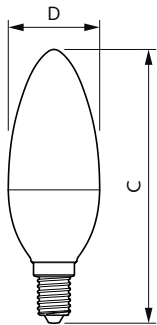

LED 60W P48 E14 WW FR ND
1SRT4 1

LEDluster 5W P45 2700K E27 ND
FR AU 2CT

PLA LED 60W B35 E14 WW ND 1CT
10

Dimensional drawing

Product	D	C
CorePro lustre ND 2.8-25W E27 827 P45 FR	45 mm	88 mm
Corepro Lustre ND 5-40W E27 827 P45 FR	45 mm	88 mm

CorePro LEDcandle

Dimensional drawing

Product	D	C
CorePro candle ND 7-60W E14 827 B38 FR	38 mm	114 mm

Product	D	C
CorePro candle ND 2.8-25W E14 827 B35 FR	35 mm	106 mm
CorePro candle ND 5-40W E14 827 B35 FR	45 mm	87 mm

Product	D	C
CorePro lustre ND 7-60W E14 827 P48 FR	48 mm	93 mm

Product	D	C
CorePro lustre ND 2.8-25W E14 827 P45 FR	35 mm	106 mm
CorePro lustre ND 5-40W E14 827 P45 FR	45 mm	87 mm

CorePro LEDcandle

Dimensional drawing