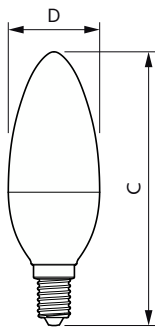

LED 60W P48 E14 WW FR ND
1SRT4 1

LEDluster 5W P45 2700K E27 ND
FR AU 2CT

PLA LED 60W B35 E14 WW ND 1CT
10

CorePro LEDcandle

Dimensional drawing

Product	D	C
CorePro lustre ND 2.8-25W E27 827 P45 FR	45 mm	88 mm
Corepro Lustre ND 5-40W E27 827 P45 FR	45 mm	88 mm

Product	D	C
CorePro candle ND 7-60W E14 827 B38 FR	38 mm	114 mm

Product	D	C
CorePro candle ND 2.8-25W E14 827 B35 FR	35 mm	106 mm
CorePro candle ND 5-40W E14 827 B35 FR	45 mm	87 mm

Product	D	C
CorePro lustre ND 7-60W E14 827 P48 FR	48 mm	93 mm

CorePro LEDcandle

Dimensional drawing

Product	D	C
CorePro lustre ND 2.8-25W E14 827 P45 FR	35 mm	106 mm
CorePro lustre ND 5-40W E14 827 P45 FR	45 mm	87 mm

Product	D	C
CorePro lustre ND 7-60W E27 827 P48 FR	48 mm	95 mm