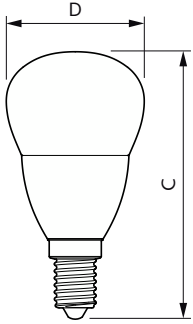

LED 60W P48 E14 WW FR ND
1SRT4 1

LEDluster 5W P45 2700K E27 ND
FR AU 2CT

PLA LED 60W B35 E14 WW ND 1CT
10

CorePro LEDcandle

Dimensional drawing

Product	D	C
CorePro lustre ND 2.8-25W E27 827 P45 FR	45 mm	88 mm
Corepro Lustre ND 5-40W E27 827 P45 FR	45 mm	88 mm

Product	D	C
CorePro candle ND 7-60W E14 827 B38 FR	38 mm	114 mm

Product	D	C
CorePro candle ND 2.8-25W E14 827 B35 FR	35 mm	106 mm
CorePro candle ND 5-40W E14 827 B35 FR	45 mm	87 mm

Product	D	C
CorePro lustre ND 7-60W E14 827 P48 FR	48 mm	93 mm

CorePro LEDcandle

Dimensional drawing

Product	D	C
CorePro lustre ND 2.8-25W E14 827 P45 FR	35 mm	106 mm
CorePro lustre ND 5-40W E14 827 P45 FR	45 mm	87 mm

Product	D	C
CorePro lustre ND 7-60W E27 827 P48 FR	48 mm	95 mm