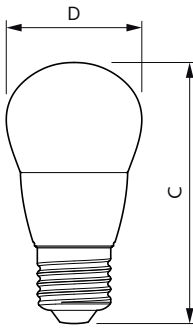

LED 60W P48 E14 WW FR ND
1SRT4 1

LEDluster 5W P45 2700K E27 ND
FR AU 2CT

PLA LED 60W B35 E14 WW ND 1CT
10

CorePro LEDcandle

Dimensional drawing

Product	D	C
CorePro lustre ND 2.8-25W E27 827 P45 FR	45 mm	88 mm
Corepro Lustre ND 5-40W E27 827 P45 FR	45 mm	88 mm

Product	D	C
CorePro candle ND 7-60W E14 827 B38 FR	38 mm	114 mm

Product	D	C
CorePro candle ND 2.8-25W E14 827 B35 FR	35 mm	106 mm
CorePro candle ND 5-40W E14 827 B35 FR	45 mm	87 mm

Product	D	C
CorePro lustre ND 7-60W E14 827 P48 FR	48 mm	93 mm

CorePro LEDcandle

Dimensional drawing

Product	D	C
CorePro lustre ND 2.8-25W E14 827 P45 FR	35 mm	106 mm
CorePro lustre ND 5-40W E14 827 P45 FR	45 mm	87 mm

Product	D	C
CorePro lustre ND 7-60W E27 827 P48 FR	48 mm	95 mm