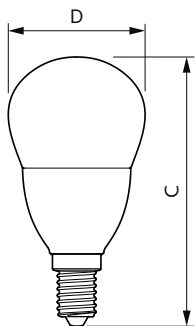

LED 60W P48 E14 WW FR ND
1SRT4 1

LEDluster 5W P45 2700K E27 ND
FR AU 2CT

PLA LED 60W B35 E14 WW ND 1CT
10

CorePro LEDcandle

Dimensional drawing

Product	D	C
CorePro lustre ND 2.8-25W E27 827 P45 FR	45 mm	88 mm
Corepro Lustre ND 5-40W E27 827 P45 FR	45 mm	88 mm

Product	D	C
CorePro candle ND 7-60W E14 827 B38 FR	38 mm	114 mm

Product	D	C
CorePro candle ND 2.8-25W E14 827 B35 FR	35 mm	106 mm
CorePro candle ND 5-40W E14 827 B35 FR	45 mm	87 mm

Product	D	C
CorePro lustre ND 7-60W E14 827 P48 FR	48 mm	93 mm

CorePro LEDcandle

Dimensional drawing

Product	D	C
CorePro lustre ND 2.8-25W E14 827 P45 FR	35 mm	106 mm
CorePro lustre ND 5-40W E14 827 P45 FR	45 mm	87 mm

Product	D	C
CorePro lustre ND 7-60W E27 827 P48 FR	48 mm	95 mm