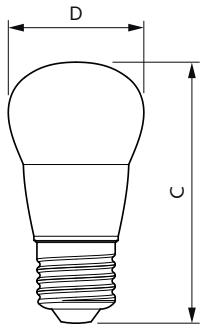

LED 60W P48 E14 WW FR ND
1SRT4 1

LEDluster 5W P45 2700K E27 ND
FR AU 2CT

PLA LED 60W B35 E14 WW ND 1CT
10

CorePro LEDcandle

Dimensional drawing

Product	D	C
CorePro lustre ND 2.8-25W E27 827 P45 FR	45 mm	88 mm
Corepro Lustre ND 5-40W E27 827 P45 FR	45 mm	88 mm

Product	D	C
CorePro candle ND 7-60W E14 827 B38 FR	38 mm	114 mm

Product	D	C
CorePro candle ND 2.8-25W E14 827 B35 FR	35 mm	106 mm
CorePro candle ND 5-40W E14 827 B35 FR	45 mm	87 mm

Product	D	C
CorePro lustre ND 7-60W E14 827 P48 FR	48 mm	93 mm

CorePro LEDcandle

Dimensional drawing

Product	D	C
CorePro lustre ND 2.8-25W E14 827 P45 FR	35 mm	106 mm
CorePro lustre ND 5-40W E14 827 P45 FR	45 mm	87 mm

Product	D	C
CorePro lustre ND 7-60W E27 827 P48 FR	48 mm	95 mm