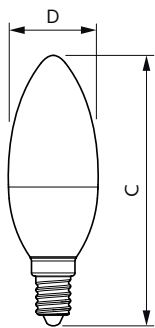

LED 60W P48 E14 WW FR ND
1SRT4 1

LEDluster 5W P45 2700K E27 ND
FR AU 2CT

PLA LED 60W B35 E14 WW ND 1CT
10

CorePro LEDcandle

Dimensional drawing

Product	D	C
CorePro lustre ND 2.8-25W E27 827 P45 FR	45 mm	88 mm
Corepro Lustre ND 5-40W E27 827 P45 FR	45 mm	88 mm

Product	D	C
CorePro candle ND 7-60W E14 827 B38 FR	38 mm	114 mm

Product	D	C
CorePro candle ND 2.8-25W E14 827 B35 FR	35 mm	106 mm
CorePro candle ND 5-40W E14 827 B35 FR	45 mm	87 mm

Product	D	C
CorePro lustre ND 7-60W E14 827 P48 FR	48 mm	93 mm

CorePro LEDcandle

Dimensional drawing

Product	D	C
CorePro lustre ND 2.8-25W E14 827 P45 FR	35 mm	106 mm
CorePro lustre ND 5-40W E14 827 P45 FR	45 mm	87 mm

Product	D	C
CorePro lustre ND 7-60W E27 827 P48 FR	48 mm	95 mm