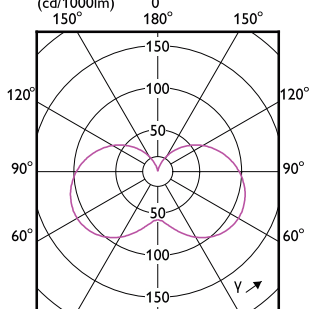

Approval and Application

Order Code	Full Product Name	Energy Consumption kWh/1000 h
929002966802	CorePro candle ND 2.8-25W E14 827 B35 FR	3 kWh
929002968402	CorePro candle ND 5-40W E14 827 B35 FR	5 kWh
929002968802	CorePro candle ND 5-40W E14 840 B35 FR	5 kWh
929002969202	CorePro candle ND 5-40W E14 865 B35 FR	5 kWh
929002966902	CorePro lustre ND 2.8-25W E27 827 P45 FR	3 kWh
929002967102	CorePro lustre ND 2.8-25W E14 827 P45 FR	3 kWh
929002969602	CorePro lustre ND 5-40W E14 827 P45 FR	5 kWh
929002970002	CorePro lustre ND 5-40W E14 840 P45 FR	5 kWh
929002970402	CorePro lustre ND 5-40W E14 865 P45 FR	5 kWh
929002973002	CorePro lustre ND 7-60W E27 827 P48 FR	7 kWh
929002973202	CorePro lustre ND 7-60W E27 840 P48 FR	7 kWh
929002973102	CorePro lustre ND 7-60W E14 827 P48 FR	7 kWh
929002973302	CorePro lustre ND 7-60W E14 840 P48 FR	7 kWh
929002973502	CorePro lustre ND 7-60W E14 865 P48 FR	7 kWh
929002969402	Corepro Lustre ND 5-40W E27 827 P45 FR	5 kWh
929002972502	CorePro candle ND 7-60W E14 827 B38 FR	7 kWh
929002972702	CorePro candle ND 7-60W E14 840 B38 FR	7 kWh
929002972902	CorePro candle ND 7-60W E14 865 B38 FR	7 kWh