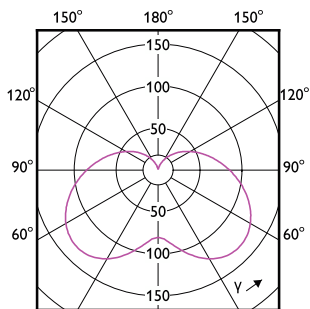

Approval and Application

Order Code	Full Product Name	Energy Consumption kWh/1000 h
929002966802	CorePro candle ND 2.8-25W E14 827 B35 FR	3 kWh
929002968402	CorePro candle ND 5-40W E14 827 B35 FR	5 kWh
929002968802	CorePro candle ND 5-40W E14 840 B35 FR	5 kWh
929002969202	CorePro candle ND 5-40W E14 865 B35 FR	5 kWh
929002966902	CorePro lustre ND 2.8-25W E27 827 P45 FR	3 kWh
929002967102	CorePro lustre ND 2.8-25W E14 827 P45 FR	3 kWh
929002969602	CorePro lustre ND 5-40W E14 827 P45 FR	5 kWh
929002970002	CorePro lustre ND 5-40W E14 840 P45 FR	5 kWh
929002970402	CorePro lustre ND 5-40W E14 865 P45 FR	5 kWh
929002973002	CorePro lustre ND 7-60W E27 827 P48 FR	7 kWh
929002973202	CorePro lustre ND 7-60W E27 840 P48 FR	7 kWh
929002973102	CorePro lustre ND 7-60W E14 827 P48 FR	7 kWh
929002973302	CorePro lustre ND 7-60W E14 840 P48 FR	7 kWh
929002973502	CorePro lustre ND 7-60W E14 865 P48 FR	7 kWh
929002969402	Corepro Lustre ND 5-40W E27 827 P45 FR	5 kWh
929002972502	CorePro candle ND 7-60W E14 827 B38 FR	7 kWh
929002972702	CorePro candle ND 7-60W E14 840 B38 FR	7 kWh
929002972902	CorePro candle ND 7-60W E14 865 B38 FR	7 kWh