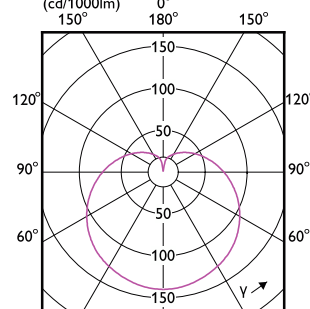

Approval and Application

Order Code	Full Product Name	Energy Consumption kWh/1000 h
929002966802	CorePro candle ND 2.8-25W E14 827 B35 FR	3 kWh
929002968402	CorePro candle ND 5-40W E14 827 B35 FR	5 kWh
929002968802	CorePro candle ND 5-40W E14 840 B35 FR	5 kWh
929002969202	CorePro candle ND 5-40W E14 865 B35 FR	5 kWh
929002966902	CorePro lustre ND 2.8-25W E27 827 P45 FR	3 kWh
929002967102	CorePro lustre ND 2.8-25W E14 827 P45 FR	3 kWh
929002969602	CorePro lustre ND 5-40W E14 827 P45 FR	5 kWh
929002970002	CorePro lustre ND 5-40W E14 840 P45 FR	5 kWh
929002970402	CorePro lustre ND 5-40W E14 865 P45 FR	5 kWh
929002973002	CorePro lustre ND 7-60W E27 827 P48 FR	7 kWh
929002973202	CorePro lustre ND 7-60W E27 840 P48 FR	7 kWh
929002973102	CorePro lustre ND 7-60W E14 827 P48 FR	7 kWh
929002973302	CorePro lustre ND 7-60W E14 840 P48 FR	7 kWh
929002973502	CorePro lustre ND 7-60W E14 865 P48 FR	7 kWh
929002969402	Corepro Lustre ND 5-40W E27 827 P45 FR	5 kWh
929002972502	CorePro candle ND 7-60W E14 827 B38 FR	7 kWh
929002972702	CorePro candle ND 7-60W E14 840 B38 FR	7 kWh
929002972902	CorePro candle ND 7-60W E14 865 B38 FR	7 kWh