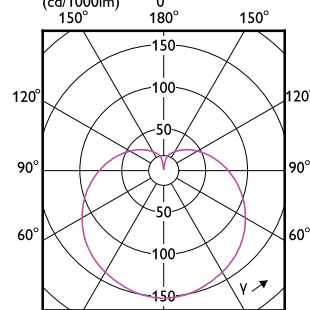

Approval and Application

Order Code	Full Product Name	Energy Consumption kWh/1000 h
929002966802	CorePro candle ND 2.8-25W E14 827 B35 FR	3 kWh
929002968402	CorePro candle ND 5-40W E14 827 B35 FR	5 kWh
929002968802	CorePro candle ND 5-40W E14 840 B35 FR	5 kWh
929002969202	CorePro candle ND 5-40W E14 865 B35 FR	5 kWh
929002966902	CorePro lustre ND 2.8-25W E27 827 P45 FR	3 kWh
929002967102	CorePro lustre ND 2.8-25W E14 827 P45 FR	3 kWh
929002969602	CorePro lustre ND 5-40W E14 827 P45 FR	5 kWh
929002970002	CorePro lustre ND 5-40W E14 840 P45 FR	5 kWh
929002970402	CorePro lustre ND 5-40W E14 865 P45 FR	5 kWh
929002973002	CorePro lustre ND 7-60W E27 827 P48 FR	7 kWh
929002973202	CorePro lustre ND 7-60W E27 840 P48 FR	7 kWh
929002973102	CorePro lustre ND 7-60W E14 827 P48 FR	7 kWh
929002973302	CorePro lustre ND 7-60W E14 840 P48 FR	7 kWh
929002973502	CorePro lustre ND 7-60W E14 865 P48 FR	7 kWh
929002969402	Corepro Lustre ND 5-40W E27 827 P45 FR	5 kWh
929002972502	CorePro candle ND 7-60W E14 827 B38 FR	7 kWh
929002972702	CorePro candle ND 7-60W E14 840 B38 FR	7 kWh
929002972902	CorePro candle ND 7-60W E14 865 B38 FR	7 kWh