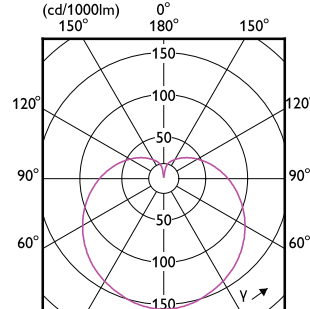

Approval and Application

Order Code	Full Product Name	Energy Consumption kWh/1000 h
929002966802	CorePro candle ND 2.8-25W E14 827 B35 FR	3 kWh
929002968402	CorePro candle ND 5-40W E14 827 B35 FR	5 kWh
929002968802	CorePro candle ND 5-40W E14 840 B35 FR	5 kWh
929002969202	CorePro candle ND 5-40W E14 865 B35 FR	5 kWh
929002966902	CorePro lustre ND 2.8-25W E27 827 P45 FR	3 kWh
929002967102	CorePro lustre ND 2.8-25W E14 827 P45 FR	3 kWh
929002969602	CorePro lustre ND 5-40W E14 827 P45 FR	5 kWh
929002970002	CorePro lustre ND 5-40W E14 840 P45 FR	5 kWh
929002970402	CorePro lustre ND 5-40W E14 865 P45 FR	5 kWh
929002973002	CorePro lustre ND 7-60W E27 827 P48 FR	7 kWh
929002973202	CorePro lustre ND 7-60W E27 840 P48 FR	7 kWh
929002973102	CorePro lustre ND 7-60W E14 827 P48 FR	7 kWh
929002973302	CorePro lustre ND 7-60W E14 840 P48 FR	7 kWh
929002973502	CorePro lustre ND 7-60W E14 865 P48 FR	7 kWh
929002969402	Corepro Lustre ND 5-40W E27 827 P45 FR	5 kWh
929002972502	CorePro candle ND 7-60W E14 827 B38 FR	7 kWh
929002972702	CorePro candle ND 7-60W E14 840 B38 FR	7 kWh
929002972902	CorePro candle ND 7-60W E14 865 B38 FR	7 kWh