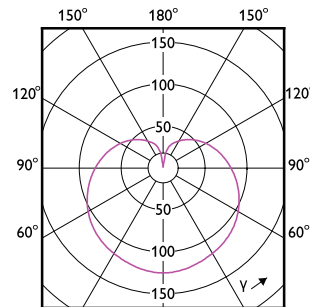

Approval and Application

Order Code	Full Product Name	Energy Consumption kWh/1000 h
929002966802	CorePro candle ND 2.8-25W E14 827 B35 FR	3 kWh
929002968402	CorePro candle ND 5-40W E14 827 B35 FR	5 kWh
929002968802	CorePro candle ND 5-40W E14 840 B35 FR	5 kWh
929002969202	CorePro candle ND 5-40W E14 865 B35 FR	5 kWh
929002966902	CorePro lustre ND 2.8-25W E27 827 P45 FR	3 kWh
929002967102	CorePro lustre ND 2.8-25W E14 827 P45 FR	3 kWh
929002969602	CorePro lustre ND 5-40W E14 827 P45 FR	5 kWh
929002970002	CorePro lustre ND 5-40W E14 840 P45 FR	5 kWh
929002970402	CorePro lustre ND 5-40W E14 865 P45 FR	5 kWh
929002973002	CorePro lustre ND 7-60W E27 827 P48 FR	7 kWh
929002973202	CorePro lustre ND 7-60W E27 840 P48 FR	7 kWh
929002973102	CorePro lustre ND 7-60W E14 827 P48 FR	7 kWh
929002973302	CorePro lustre ND 7-60W E14 840 P48 FR	7 kWh
929002973502	CorePro lustre ND 7-60W E14 865 P48 FR	7 kWh
929002969402	Corepro Lustre ND 5-40W E27 827 P45 FR	5 kWh
929002972502	CorePro candle ND 7-60W E14 827 B38 FR	7 kWh
929002972702	CorePro candle ND 7-60W E14 840 B38 FR	7 kWh
929002972902	CorePro candle ND 7-60W E14 865 B38 FR	7 kWh