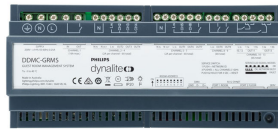

DMC4 DSM4 DMR316 DMD316