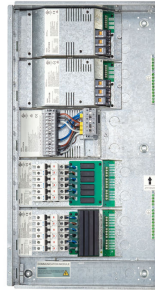

DMC2 Multipurpose Modular Controller - exploded view

DMC2 Multipurpose Modular Controller - open

DMC4-CE Multipurpose Modular Controller - exploded view

DMC4-CE Multipurpose Modular Controller - front

DMC4 Complete BottomOpen Front

DMC4 DSM4 DMR316 DMD316 DMR610 DMP603 BottomClose

DMC4 DSM4 DMR316 DMD316 DMR610 DMP603 BottomOpen

Controladores de carga Dynalite

Detalhes do produto

DMC4 DSM4 DMR316 DMD316
DMR610 DMP603

DMC4 DSM4 DMR316 DMD316
DMR610 DMP603 Front

DMC4 DSM4 DMR316 DMD316
DMR610 Front

DMC4 DSM4 DMR316 DMD316

DMC4 DSM4 DMR316

DMC4 DSM4 DMR316 Front

DMC4 DSM4 Front

DMC4 Empty BottomOpen

Controladores de carga Dynalite

Detalhes do produto