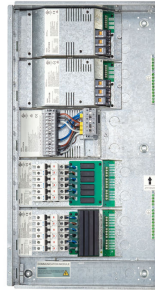

DMC4 DSM4 DMR316 DMD316
DMR610 DMP603 Front