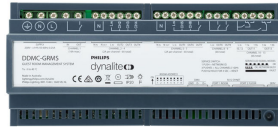

DMC4-CE Multipurpose Modular Controller - exploded view

DMC4-CE Multipurpose Modular Controller - front

DMC4 Complete BottomOpen Front

DMC4 DSM4 DMR316 DMD316 DMR610 DMP603 BottomClose

DMC4 DSM4 DMR316 DMD316 DMR610 DMP603 BottomOpen

Dynalite Load Controllers

Product details

DMC4 DSM4 DMR316 DMD316
DMR610 DMP603

DMC4 DSM4 DMR316 DMD316
DMR610 DMP603 Front

DMC4 DSM4 DMR316 DMD316
DMR610 Front

DMC4 DSM4 DMR316 DMD316

DMC4 DSM4 DMR316

DMC4 DSM4 DMR316 Front