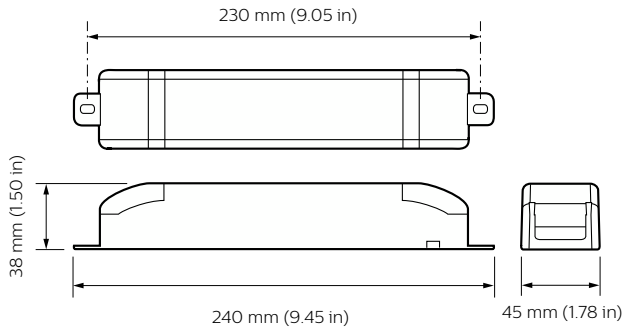

DDMC802 Product Image

DBC905W Product Image

DMC4 Product Image

Dimensional drawing

Dynalite Load Controllers

Dimensional drawing

Product details

Front of the DBC905 9 x 5A
EcoLinx Signal Dimmer Controller