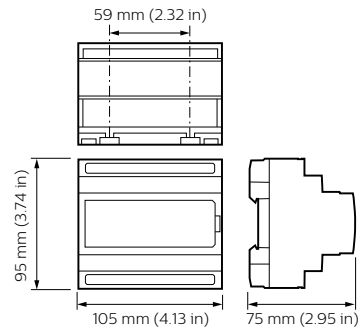

DDMC802 Product Image

DBC905W Product Image

DMC4 Product Image

Dimensional drawing

Dynalite Load Controllers

Dimensional drawing

Product details

Front of the DBC905 9 x 5A
EcoLinx Signal Dimmer Controller