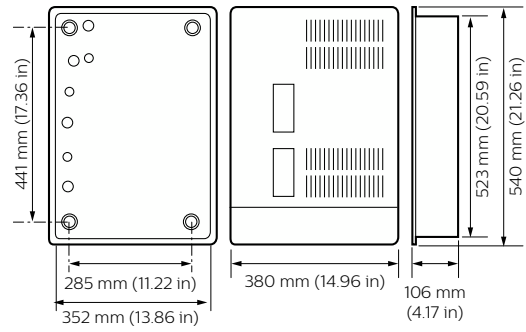

DDMC802 Product Image

DBC905W Product Image

DMC4 Product Image

Dimensional drawing

Dynalite Load Controllers

Dimensional drawing

Product details

Front of the DBC905 9 x 5A
EcoLinx Signal Dimmer Controller