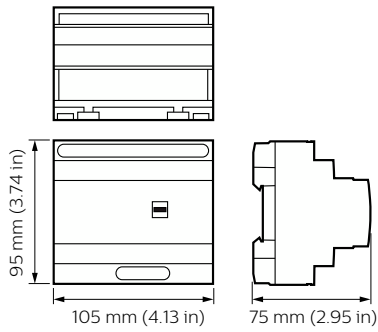

DDMC802 Product Image

DBC905W Product Image

DMC4 Product Image

Dimensional drawing

Dynalite Load Controllers

Dimensional drawing

Product details

Front of the DBC905 9 x 5A
EcoLinx Signal Dimmer Controller