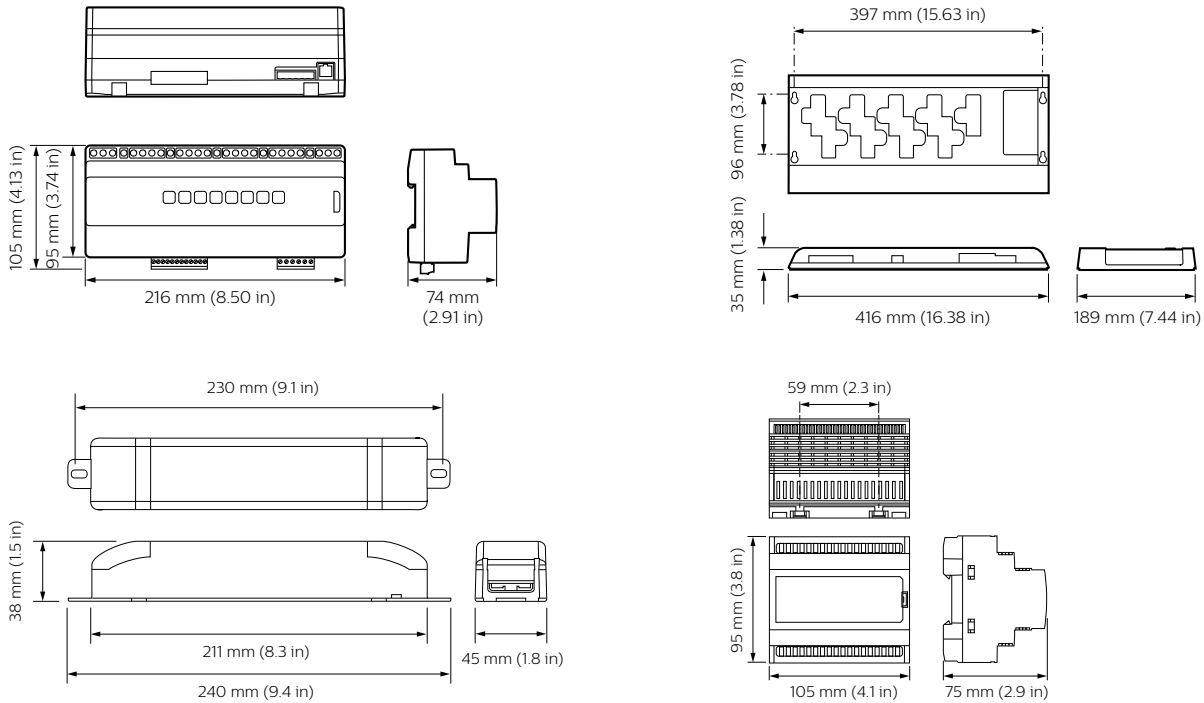

DDMC802 Product Image

DBC905W Product Image

DMC4 Product Image

Dimensional drawing

Dynalite Load Controllers

Dimensional drawing

Product details

Front of the DBC905 9 x 5A
EcoLinx Signal Dimmer Controller