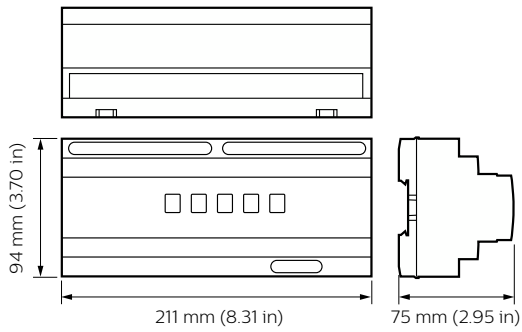

DDMC802 Product Image

DBC905W Product Image

DMC4 Product Image

Dimensional drawing

Dynalite Load Controllers

Dimensional drawing

Product details

Front of the DBC905 9 x 5A
EcoLinx Signal Dimmer Controller