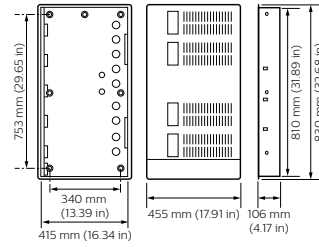

DDMC802 Product Image

DBC905W Product Image

DMC4 Product Image

Dimensional drawing

Dynalite Load Controllers

Dimensional drawing

Product details

Front of the DBC905 9 x 5A
EcoLinx Signal Dimmer Controller