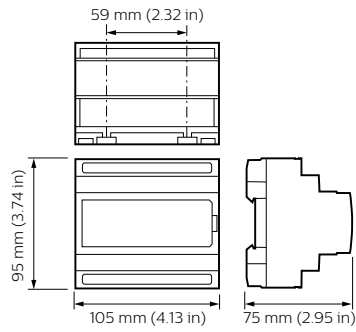

DBC905W Product Image

DMC4 Product Image

DMC2 Product Image

Dimensional drawing

Dynalite Load Controllers

Dimensional drawing

Product details

Front of the DBC905 9 x 5A EcoLinx Signal Dimmer Controller