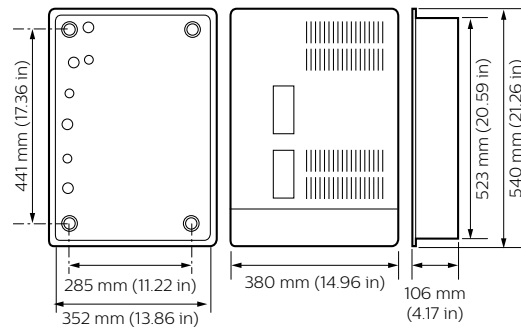

DBC905W Product Image

DMC4 Product Image

DMC2 Product Image

Dimensional drawing

Dynalite Load Controllers

Dimensional drawing

Product details

Front of the DBC905 9 x 5A EcoLinx Signal Dimmer Controller