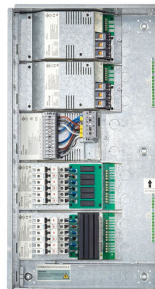

DMC4 DSM4 DMR316 DMD316 DMR610 DMP603 Front