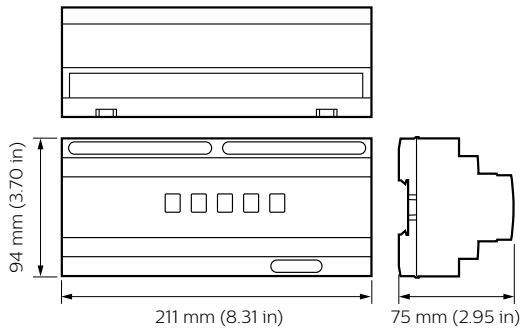

DBC905W Product Image

DMC4 Product Image

DMC2 Product Image

Dimensional drawing

Dynalite Load Controllers

Dimensional drawing

Product details

Front of the DBC905 9 x 5A EcoLinx Signal Dimmer Controller