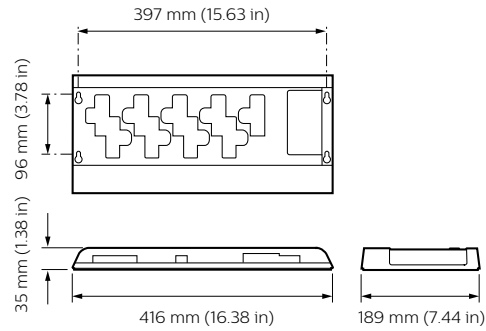

DBC905W Product Image

DMC4 Product Image

DMC2 Product Image

Dimensional drawing

Dynalite Load Controllers

Dimensional drawing

Product details

Front of the DBC905 9 x 5A EcoLinx Signal Dimmer Controller