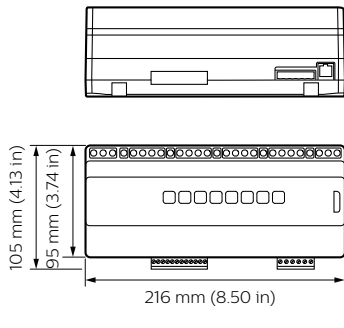

DBC905W Product Image

DMC4 Product Image

DMC2 Product Image

Dimensional drawing

Dynalite Load Controllers

Dimensional drawing

Product details

Front of the DBC905 9 x 5A EcoLinx Signal Dimmer Controller