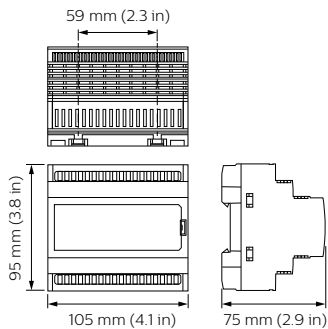

DBC905W Product Image

DMC4 Product Image

DMC2 Product Image

Dimensional drawing

Dynalite Load Controllers

Dimensional drawing

Product details

Front of the DBC905 9 x 5A EcoLinx Signal Dimmer Controller