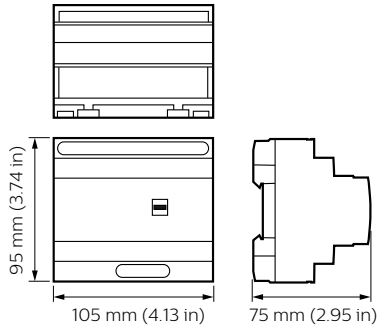

DBC905W Product Image

DMC4 Product Image

DMC2 Product Image

Dimensional drawing

Dynalite Load Controllers

Dimensional drawing

Product details

Front of the DBC905 9 x 5A EcoLinx Signal Dimmer Controller