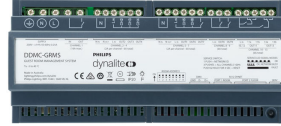

DDBC516FR 5 x 16A Signal Dimmer Controller front

DMC2 Multipurpose Modular Controller - Front

DMC2 Multipurpose Modular Controller - exploded view

Dynalite Load Controllers

Product details

DMC2 Multipurpose Modular Controller - open

DMC4-CE Multipurpose Modular Controller - exploded view

DMC4-CE Multipurpose Modular Controller - front

DMC4 Complete BottomOpen Front

DMC4 DSM4 DMR316 DMD316 DMR610 DMP603 BottomClose

DMC4 DSM4 DMR316 DMD316 DMR610 DMP603 BottomOpen

DMC4 DSM4 DMR316 DMD316 DMR610 DMP603

DMC4 DSM4 DMR316 DMD316 DMR610 DMP603 Front

Dynalite Load Controllers

Product details

DMC4 DSM4 DMR316 DMD316
DMR610 Front

DMC4 DSM4 DMR316 DMD316

DMC4 DSM4 DMR316

DMC4 DSM4 DMR316 Front

DMC4 DSM4 Front

DMC4 Empty BottomOpen

DMC4 UL BS

DMC4 UL Empty

Dynalite Load Controllers

Product details

DMC4 UL Empty Front

DDBC120-DALI MultiMaster DALI Driver Controller