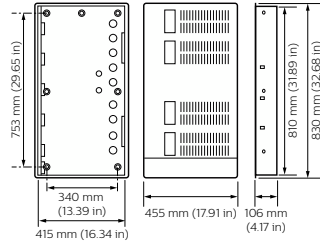

DBC905W Product Image

DMC4 Product Image

DMC2 Product Image

Dimensional drawing

Dynalite Load Controllers

Dimensional drawing

Product details

Front of the DBC905 9 x 5A EcoLinx Signal Dimmer Controller