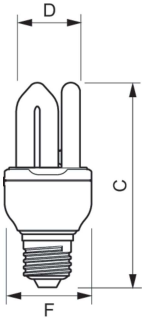

Versions

LPPR_ECONCFLG_0036-Product photo

Dimensional drawing

Product	D (max)	C (max)	F (max)
GENIE 14W CDL E27 220-240V 1PF/6	35.0 mm	127 mm	44.5 mm