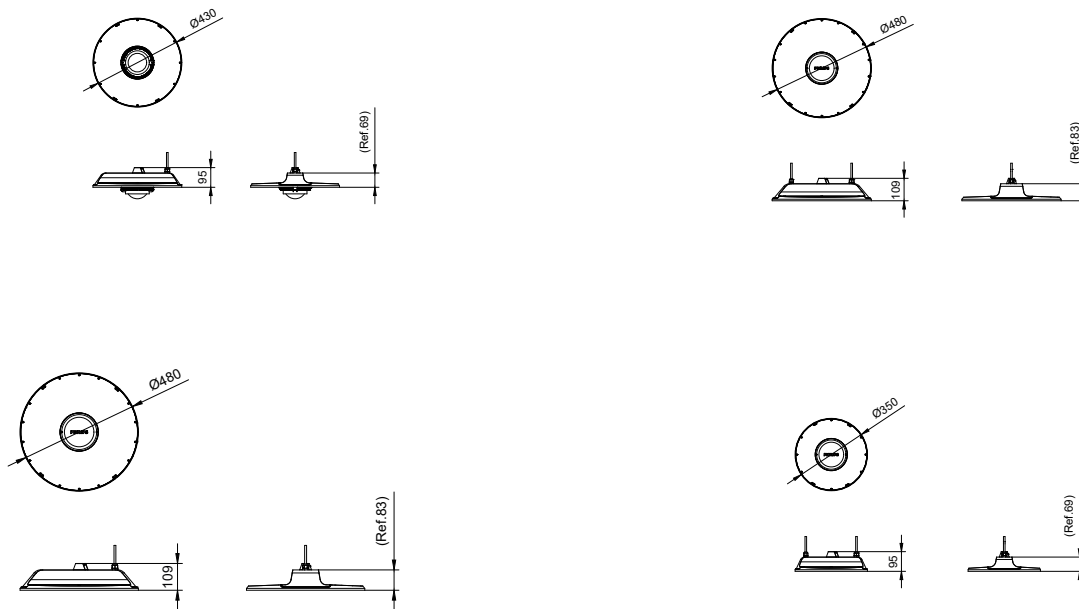

GreenPerform Elite Highbay G2

Features

- UltraEfficient versions delivers efficacy 190lm/W, and up to 200lm/W based on optional config.
- Long service life of 100,000 hours (L70B50 @Ta 35°C)
- Extensive range of lumen packages from 10,000 lm to 40,000 lm
- Flicker-free light, UGR25 on WB and UGR22 on NB for superior visual comfort
- High ingress protection rating of IP66 and impact protection rating of IK08
- Wide variety of optics for a range of applications
- Suitable for chain, pipe and surface mounting

Application

- Warehouses
- Manufacturing
- Food processing
- Airports
- Lobbies

Dimensional drawing