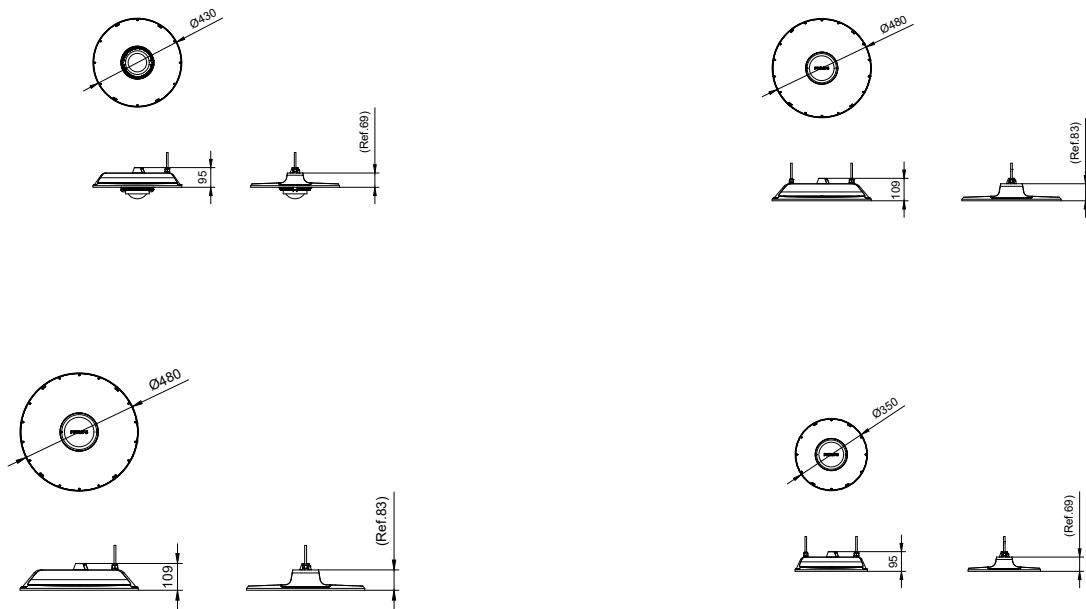

GreenPerform Elite Highbay G2

Features

- UltraEfficient versions delivers efficacy 190lm/W, and up to 200lm/W based on optional config.
- Long service life of 100,000 hours (L70B50 @Ta 35°C)
- Extensive range of lumen packages from 10,000 lm to 40,000 lm
- Flicker-free light, UGR25 on WB and UGR22 on NB for superior visual comfort
- High ingress protection rating of IP66 and impact protection rating of IK08
- Wide variety of optics for a range of applications
- Suitable for chain, pipe and surface mounting

Application

- Warehouses
- Manufacturing
- Food processing
- Airports
- Lobbies

Dimensional drawing