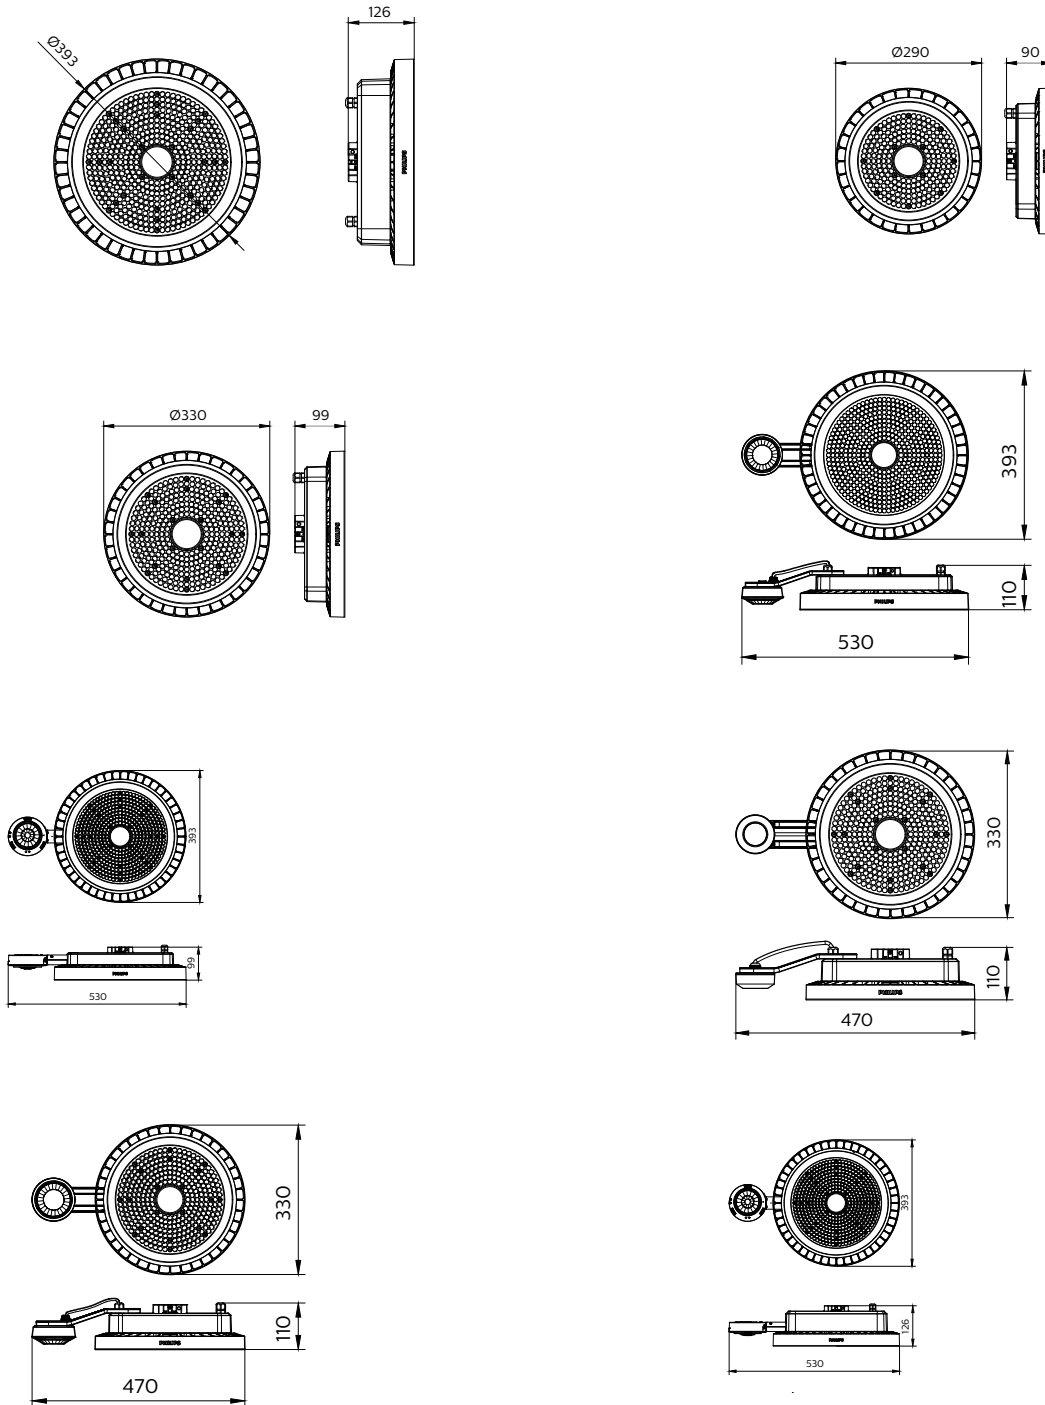

GreenPerform Highbay G5

Dimensional drawing