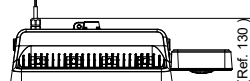

GreenPerform Highbay Rectangular

Dimensional drawing

General Information

Driver included	Yes
Service tag	Yes

Light Technical

Beam angle of light source	116 degree(s)
Color rendering index (CRI)	80

Operating and Electrical

Protection class IEC	Safety class I
Input Voltage	220 to 240 V
Line Frequency	50 to 60 Hz
Suitable for random switching	No

Mechanical and Housing

Optical cover type	Polycarbonate
Housing Color	RAL 7043
Mech. impact protection code	IK06
Ingress protection code	IP65

Approval and Application

CE mark	Yes

Initial Performance (IEC Compliant)

Luminous flux tolerance	-10% / +10%

Light Technical

Order Code	Full Product Name	Correlated Color Temperature (Nom)	Luminous Efficacy (rated) (Nom)	Luminous Flux	Optic type
911401566543	BY570P LED100/NW PSU WB PP	4000 K	156 lm/W	10,000 lm	Beam angle 90°
911401566643	BY570P LED100/NW PSU NB PP	4000 K	156 lm/W	10,000 lm	Beam angle 60°
911401566743	BY570P LED100/NW PSU HRO PP	4000 K	156 lm/W	10,000 lm	Symmetrical
911401566843	BY570P LED100/CW PSU WB PP	6500 K	156 lm/W	10,000 lm	Beam angle 90°
911401566943	BY570P LED100/CW PSU NB PP	6500 K	156 lm/W	10,000 lm	Beam angle 60°
911401567043	BY570P LED100/CW PSU HRO PP	6500 K	156 lm/W	10,000 lm	Symmetrical
911401567143	BY570P LED150/NW PSU WB PP	4000 K	144 lm/W	15,000 lm	Beam angle 90°
911401567243	BY570P LED150/NW PSU NB PP	4000 K	144 lm/W	15,000 lm	Beam angle 60°
911401567343	BY570P LED150/NW PSU HRO PP	4000 K	144 lm/W	15,000 lm	Symmetrical
911401567443	BY570P LED150/CW PSU WB PP	6500 K	144 lm/W	15,000 lm	Beam angle 90°
911401567543	BY570P LED150/CW PSU NB PP	6500 K	144 lm/W	15,000 lm	Beam angle 60°