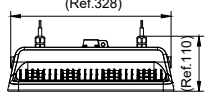

GreenPerform Highbay Rectangular

Dimensional drawing

General Information

Driver included	Yes
Service tag	Yes

Light Technical

Beam angle of light source	116 degree(s)
Color rendering index (CRI)	80

Operating and Electrical

Protection class IEC	Safety class I
Input Voltage	220 to 240 V
Line Frequency	50 to 60 Hz
Suitable for random switching	No

Mechanical and Housing

Optical cover type	Polycarbonate
Housing Color	RAL 7043
Mech. impact protection code	IK06
Ingress protection code	IP65

Approval and Application

CE mark	Yes

Initial Performance (IEC Compliant)

Luminous flux tolerance	-10% / +10%

Light Technical

Order Code	Full Product Name	Correlated Color Temperature (Nom)	Luminous Efficacy (rated) (Nom)	Luminous Flux	Optic type
911401566543	BY570P LED100/NW PSU WB PP	4000 K	156 lm/W	10,000 lm	Beam angle 90°
911401566643	BY570P LED100/NW PSU NB PP	4000 K	156 lm/W	10,000 lm	Beam angle 60°
911401566743	BY570P LED100/NW PSU HRO PP	4000 K	156 lm/W	10,000 lm	Symmetrical
911401566843	BY570P LED100/CW PSU WB PP	6500 K	156 lm/W	10,000 lm	Beam angle 90°
911401566943	BY570P LED100/CW PSU NB PP	6500 K	156 lm/W	10,000 lm	Beam angle 60°
911401567043	BY570P LED100/CW PSU HRO PP	6500 K	156 lm/W	10,000 lm	Symmetrical
911401567143	BY570P LED150/NW PSU WB PP	4000 K	144 lm/W	15,000 lm	Beam angle 90°
911401567243	BY570P LED150/NW PSU NB PP	4000 K	144 lm/W	15,000 lm	Beam angle 60°
911401567343	BY570P LED150/NW PSU HRO PP	4000 K	144 lm/W	15,000 lm	Symmetrical
911401567443	BY570P LED150/CW PSU WB PP	6500 K	144 lm/W	15,000 lm	Beam angle 90°
911401567543	BY570P LED150/CW PSU NB PP	6500 K	144 lm/W	15,000 lm	Beam angle 60°