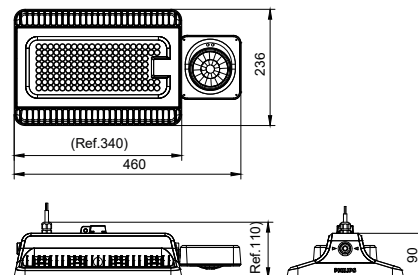

GreenPerform Highbay Rectangular

Application

- Warehouses
- Manufacturing
- Distribution center
- Exhibition hall

Specifications

Mounting type	Suspended
	Pipe
	Surface
Operating Temperature range	-30 to +50 °C (45 °C)
Light Source	LED
Mains Voltage	220-240V / 50-60Hz
Mains connection	Flying cable
Mechanical Accessories	Suspension kit
	Pipe kit
	Mounting bracket
Dimming	PSU: non-dimmable
	PSD: Dimmable via Dali-broadcasting
	Connected: Wireless control, compatible with SNH210 sensor
Control system input	DALI / Wireless
Integrated sensors	SNH210
Material	Housing: die-cast aluminum
Main color of the luminaire	RAL7043
Flicker / Pst / SVM	PSU: <20%
	PSD: <4%
	Connected: <4%

Luminous flux	10klm - 25klm
Power consumption	69W - 199W
Luminaire efficacy	Up to 145lm/W
Correlated color temperature - CCT	4000K
	6500K
	5000K
Color Rendering index - CRI	80
Beam angle	WB: 93° ± 5°
	NB: 58° ± 5°
	HRO: 44*88° ± 5°
Optical cover/lens material	PC
Optical cover/lens finish	Clear
Protection Class	Class I
IEC61140	
Mechanical impact protection	IK06
Ingress protection	IP65
Driver replaceable	Yes

Dimensional drawing