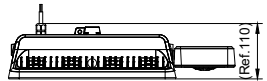

GreenPerform Highbay Rectangular

Dimensional drawing

General Information

Driver included	Yes
Service tag	Yes

Light Technical

Beam angle of light source	116 degree(s)
Color rendering index (CRI)	80

Operating and Electrical

Protection class IEC	Safety class I
Input Voltage	220 to 240 V
Line Frequency	50 to 60 Hz
Suitable for random switching	No

Mechanical and Housing

Optical cover type	Polycarbonate
Housing Color	RAL 7043
Mech. impact protection code	IK06
Ingress protection code	IP65

Approval and Application

CE mark	Yes

Initial Performance (IEC Compliant)

Luminous flux tolerance	-10% / +10%

Light Technical

Order Code	Full Product Name	Correlated Color Temperature (Nom)	Luminous Efficacy (rated) (Nom)	Luminous Flux	Optic type
911401566543	BY570P LED100/NW PSU WB PP	4000 K	156 lm/W	10,000 lm	Beam angle 90°
911401566643	BY570P LED100/NW PSU NB PP	4000 K	156 lm/W	10,000 lm	Beam angle 60°
911401566743	BY570P LED100/NW PSU HRO PP	4000 K	156 lm/W	10,000 lm	Symmetrical
911401566843	BY570P LED100/CW PSU WB PP	6500 K	156 lm/W	10,000 lm	Beam angle 90°
911401566943	BY570P LED100/CW PSU NB PP	6500 K	156 lm/W	10,000 lm	Beam angle 60°
911401567043	BY570P LED100/CW PSU HRO PP	6500 K	156 lm/W	10,000 lm	Symmetrical
911401567143	BY570P LED150/NW PSU WB PP	4000 K	144 lm/W	15,000 lm	Beam angle 90°
911401567243	BY570P LED150/NW PSU NB PP	4000 K	144 lm/W	15,000 lm	Beam angle 60°
911401567343	BY570P LED150/NW PSU HRO PP	4000 K	144 lm/W	15,000 lm	Symmetrical
911401567443	BY570P LED150/CW PSU WB PP	6500 K	144 lm/W	15,000 lm	Beam angle 90°
911401567543	BY570P LED150/CW PSU NB PP	6500 K	144 lm/W	15,000 lm	Beam angle 60°