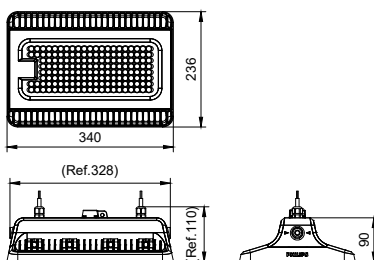

GreenPerform Highbay Rectangular

Application

- Warehouses
- Manufacturing
- Distribution center
- Exhibition hall

Specifications

Mounting type	Suspended
	Pipe
	Surface
Operating Temperature range	-30 to +50 °C (45 °C)
Light Source	LED
Mains Voltage	220-240V / 50-60Hz
Mains connection	Flying cable
Mechanical Accessories	Suspension kit
	Pipe kit
	Mounting bracket
Dimming	PSU: non-dimmable
	PSD: Dimmable via Dali-broadcasting
	Connected: Wireless control, compatible with SNH210 sensor
Control system input	DALI / Wireless
Integrated sensors	SNH210
Material	Housing: die-cast aluminum
Main color of the luminaire	RAL7043
Flicker / Pst / SVM	PSU: <20%
	PSD: <4%
	Connected: <4%

Luminous flux	10klm - 25klm
Power consumption	69W - 199W
Luminaire efficacy	Up to 145lm/W
Correlated color temperature - CCT	4000K
	6500K
	5000K
Color Rendering index - CRI	80
Beam angle	WB: 93° ± 5°
	NB: 58° ± 5°
	HRO: 44*88° ± 5°
Optical cover/lens material	PC
Optical cover/lens finish	Clear
Protection Class	Class I
IEC61140	
Mechanical impact protection	IK06
Ingress protection	IP65
Driver replaceable	Yes

Dimensional drawing