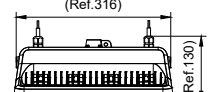

GreenPerform Highbay Rectangular

Dimensional drawing

General Information

Driver included	Yes
Service tag	Yes

Light Technical

Beam angle of light source	116 degree(s)
Color rendering index (CRI)	80

Operating and Electrical

Protection class IEC	Safety class I
Input Voltage	220 to 240 V
Line Frequency	50 to 60 Hz
Suitable for random switching	No

Mechanical and Housing

Optical cover type	Polycarbonate
Housing Color	RAL 7043
Mech. impact protection code	IK06
Ingress protection code	IP65

Approval and Application

CE mark	Yes

Initial Performance (IEC Compliant)

Luminous flux tolerance	-10% / +10%

Light Technical

Order Code	Full Product Name	Correlated Color Temperature (Nom)	Luminous Efficacy (rated) (Nom)	Luminous Flux	Optic type
911401566543	BY570P LED100/NW PSU WB PP	4000 K	156 lm/W	10,000 lm	Beam angle 90°
911401566643	BY570P LED100/NW PSU NB PP	4000 K	156 lm/W	10,000 lm	Beam angle 60°
911401566743	BY570P LED100/NW PSU HRO PP	4000 K	156 lm/W	10,000 lm	Symmetrical
911401566843	BY570P LED100/CW PSU WB PP	6500 K	156 lm/W	10,000 lm	Beam angle 90°
911401566943	BY570P LED100/CW PSU NB PP	6500 K	156 lm/W	10,000 lm	Beam angle 60°
911401567043	BY570P LED100/CW PSU HRO PP	6500 K	156 lm/W	10,000 lm	Symmetrical
911401567143	BY570P LED150/NW PSU WB PP	4000 K	144 lm/W	15,000 lm	Beam angle 90°
911401567243	BY570P LED150/NW PSU NB PP	4000 K	144 lm/W	15,000 lm	Beam angle 60°
911401567343	BY570P LED150/NW PSU HRO PP	4000 K	144 lm/W	15,000 lm	Symmetrical
911401567443	BY570P LED150/CW PSU WB PP	6500 K	144 lm/W	15,000 lm	Beam angle 90°
911401567543	BY570P LED150/CW PSU NB PP	6500 K	144 lm/W	15,000 lm	Beam angle 60°