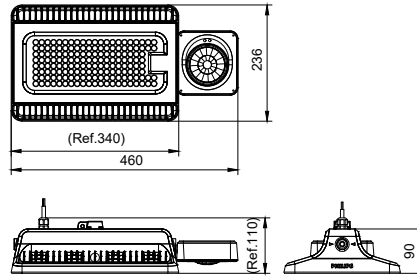

GreenPerform Highbay Rectangular

Dimensional drawing