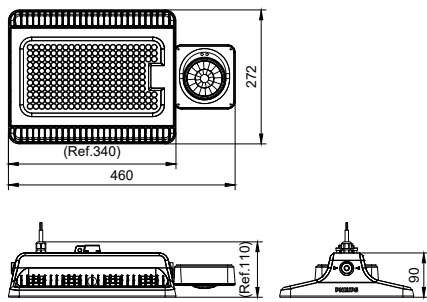

GreenPerform Highbay Rectangular

Dimensional drawing