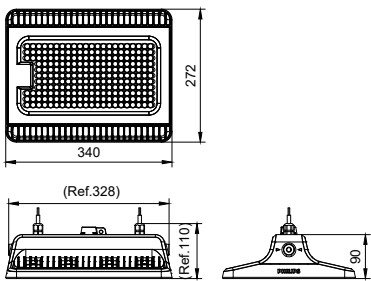

GreenPerform Highbay Rectangular

Dimensional drawing