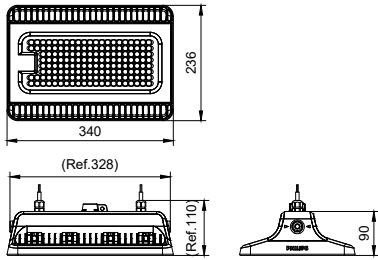

GreenPerform Highbay Rectangular

Dimensional drawing