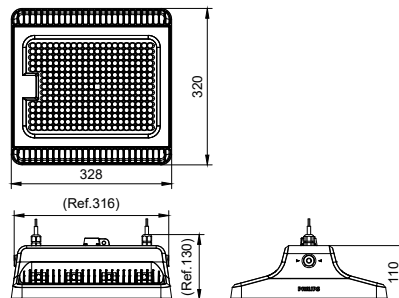

GreenPerform Highbay Rectangular

Dimensional drawing