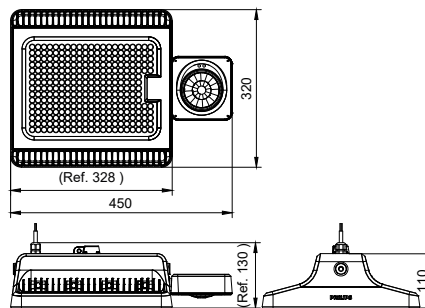

GreenPerform Highbay Rectangular

Dimensional drawing