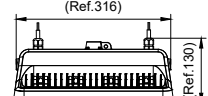

GreenPerform Highbay Rectangular

Dimensional drawing

General Information

Driver included	Yes
Service tag	Yes

Light Technical

Beam angle of light source	116 degree(s)
Color rendering index (CRI)	80

Operating and Electrical

Protection class IEC	Safety class I
Input Voltage	220 to 240 V
Line Frequency	50 to 60 Hz
Suitable for random switching	No

Mechanical and Housing

Optical cover type	Polycarbonate
Housing Color	RAL 7043
Mech. impact protection code	IK06
Ingress protection code	IP65

Approval and Application

CE mark	Yes

Initial Performance (IEC Compliant)

Luminous flux tolerance	-10% / +10%

Light Technical

Order Code	Full Product Name	Correlated Color Temperature (Nom)	Luminous Efficacy (rated) (Nom)	Luminous Flux	Optic type
911401566543	BY570P LED100/NW PSU WB PP	4000 K	156 lm/W	10,000 lm	Beam angle 90°
911401566643	BY570P LED100/NW PSU NB PP	4000 K	156 lm/W	10,000 lm	Beam angle 60°
911401566743	BY570P LED100/NW PSU HRO PP	4000 K	156 lm/W	10,000 lm	Symmetrical
911401566843	BY570P LED100/CW PSU WB PP	6500 K	156 lm/W	10,000 lm	Beam angle 90°
911401566943	BY570P LED100/CW PSU NB PP	6500 K	156 lm/W	10,000 lm	Beam angle 60°
911401567043	BY570P LED100/CW PSU HRO PP	6500 K	156 lm/W	10,000 lm	Symmetrical
911401567143	BY570P LED150/NW PSU WB PP	4000 K	144 lm/W	15,000 lm	Beam angle 90°
911401567243	BY570P LED150/NW PSU NB PP	4000 K	144 lm/W	15,000 lm	Beam angle 60°
911401567343	BY570P LED150/NW PSU HRO PP	4000 K	144 lm/W	15,000 lm	Symmetrical
911401567443	BY570P LED150/CW PSU WB PP	6500 K	144 lm/W	15,000 lm	Beam angle 90°
911401567543	BY570P LED150/CW PSU NB PP	6500 K	144 lm/W	15,000 lm	Beam angle 60°