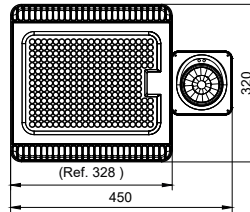

GreenPerform Highbay Rectangular

Dimensional drawing

General Information

Driver included	Yes
Service tag	Yes

Light Technical

Beam angle of light source	116 degree(s)
Color rendering index (CRI)	80

Operating and Electrical

Protection class IEC	Safety class I
Input Voltage	220 to 240 V
Line Frequency	50 to 60 Hz
Suitable for random switching	No

Mechanical and Housing

Optical cover type	Polycarbonate
Housing Color	RAL 7043
Mech. impact protection code	IK06
Ingress protection code	IP65

Approval and Application

CE mark	Yes

Initial Performance (IEC Compliant)

Luminous flux tolerance	-10% / +10%

Light Technical

Order Code	Full Product Name	Correlated Color Temperature (Nom)	Luminous Efficacy (rated) (Nom)	Luminous Flux	Optic type
911401566543	BY570P LED100/NW PSU WB PP	4000 K	156 lm/W	10,000 lm	Beam angle 90°
911401566643	BY570P LED100/NW PSU NB PP	4000 K	156 lm/W	10,000 lm	Beam angle 60°
911401566743	BY570P LED100/NW PSU HRO PP	4000 K	156 lm/W	10,000 lm	Symmetrical
911401566843	BY570P LED100/CW PSU WB PP	6500 K	156 lm/W	10,000 lm	Beam angle 90°
911401566943	BY570P LED100/CW PSU NB PP	6500 K	156 lm/W	10,000 lm	Beam angle 60°
911401567043	BY570P LED100/CW PSU HRO PP	6500 K	156 lm/W	10,000 lm	Symmetrical
911401567143	BY570P LED150/NW PSU WB PP	4000 K	144 lm/W	15,000 lm	Beam angle 90°
911401567243	BY570P LED150/NW PSU NB PP	4000 K	144 lm/W	15,000 lm	Beam angle 60°
911401567343	BY570P LED150/NW PSU HRO PP	4000 K	144 lm/W	15,000 lm	Symmetrical
911401567443	BY570P LED150/CW PSU WB PP	6500 K	144 lm/W	15,000 lm	Beam angle 90°
911401567543	BY570P LED150/CW PSU NB PP	6500 K	144 lm/W	15,000 lm	Beam angle 60°