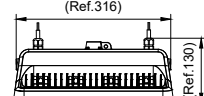

GreenPerform Highbay Rectangular

Dimensional drawing

General Information

Driver included	Yes
Service tag	Yes

Light Technical

Beam angle of light source	116 degree(s)
Color rendering index (CRI)	80

Operating and Electrical

Protection class IEC	Safety class I
Input Voltage	220 to 240 V
Line Frequency	50 to 60 Hz
Suitable for random switching	No

Mechanical and Housing

Optical cover type	Polycarbonate
Housing Color	RAL 7043
Mech. impact protection code	IK06
Ingress protection code	IP65

Approval and Application

CE mark	Yes

Initial Performance (IEC Compliant)

Luminous flux tolerance	-10% / +10%

Light Technical

Order Code	Full Product Name	Correlated Color Temperature (Nom)	Luminous Efficacy (rated) (Nom)	Luminous Flux	Optic type
911401566543	BY570P LED100/NW PSU WB PP	4000 K	156 lm/W	10,000 lm	Beam angle 90°
911401566643	BY570P LED100/NW PSU NB PP	4000 K	156 lm/W	10,000 lm	Beam angle 60°
911401566743	BY570P LED100/NW PSU HRO PP	4000 K	156 lm/W	10,000 lm	Symmetrical
911401566843	BY570P LED100/CW PSU WB PP	6500 K	156 lm/W	10,000 lm	Beam angle 90°
911401566943	BY570P LED100/CW PSU NB PP	6500 K	156 lm/W	10,000 lm	Beam angle 60°
911401567043	BY570P LED100/CW PSU HRO PP	6500 K	156 lm/W	10,000 lm	Symmetrical
911401567143	BY570P LED150/NW PSU WB PP	4000 K	144 lm/W	15,000 lm	Beam angle 90°
911401567243	BY570P LED150/NW PSU NB PP	4000 K	144 lm/W	15,000 lm	Beam angle 60°
911401567343	BY570P LED150/NW PSU HRO PP	4000 K	144 lm/W	15,000 lm	Symmetrical
911401567443	BY570P LED150/CW PSU WB PP	6500 K	144 lm/W	15,000 lm	Beam angle 90°
911401567543	BY570P LED150/CW PSU NB PP	6500 K	144 lm/W	15,000 lm	Beam angle 60°