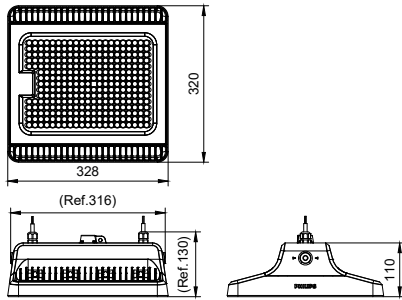

GreenPerform Highbay Rectangular

Dimensional drawing

General Information	
Driver included	Yes
Service tag	Yes
Light Technical	
Beam angle of light source	116 degree(s)
Color rendering index (CRI)	80
Operating and Electrical	
Protection class IEC	Safety class I
Input Voltage	220 to 240 V
Line Frequency	50 to 60 Hz
Suitable for random switching	No
Mechanical and Housing	
Optical cover type	Polycarbonate
Housing Color	RAL 7043
Mech. impact protection code	IK06
Ingress protection code	IP65
Approval and Application	
CE mark	Yes
Initial Performance (IEC Compliant)	
Luminous flux tolerance	-10% / +10%

Light Technical

Order Code	Full Product Name	Correlated Color	Luminous	Luminous Flux	Optic type
		Temperature (Nom)	Efficacy (rated) (Nom)		
911401566543	BY570P LED100/NW PSU WB PP	4000 K	156 lm/W	10,000 lm	Beam angle 90°
911401566643	BY570P LED100/NW PSU NB PP	4000 K	156 lm/W	10,000 lm	Beam angle 60°
911401566743	BY570P LED100/NW PSU HRO PP	4000 K	156 lm/W	10,000 lm	Symmetrical
911401566843	BY570P LED100/CW PSU WB PP	6500 K	156 lm/W	10,000 lm	Beam angle 90°
911401566943	BY570P LED100/CW PSU NB PP	6500 K	156 lm/W	10,000 lm	Beam angle 60°
911401567043	BY570P LED100/CW PSU HRO PP	6500 K	156 lm/W	10,000 lm	Symmetrical
911401567143	BY570P LED150/NW PSU WB PP	4000 K	144 lm/W	15,000 lm	Beam angle 90°
911401567243	BY570P LED150/NW PSU NB PP	4000 K	144 lm/W	15,000 lm	Beam angle 60°
911401567343	BY570P LED150/NW PSU HRO PP	4000 K	144 lm/W	15,000 lm	Symmetrical
911401567443	BY570P LED150/CW PSU WB PP	6500 K	144 lm/W	15,000 lm	Beam angle 90°
911401567543	BY570P LED150/CW PSU NB PP	6500 K	144 lm/W	15,000 lm	Beam angle 60°
911401567643	BY570P LED150/CW PSU HRO PP	6500 K	144 lm/W	15,000 lm	Symmetrical
911401568943	BY570P LED100/NW PSD WB PP	4000 K	149 lm/W	10,000 lm	Beam angle 90°
911401569043	BY570P LED100/NW PSD NB PP	4000 K	149 lm/W	10,000 lm	Beam angle 60°
911401569143	BY570P LED100/NW PSD HRO PP	4000 K	149 lm/W	10,000 lm	Symmetrical
911401569243	BY570P LED100/CW PSD WB PP	6500 K	149 lm/W	10,000 lm	Beam angle 90°
911401569343	BY570P LED100/CW PSD NB PP	6500 K	149 lm/W	10,000 lm	Beam angle 60°