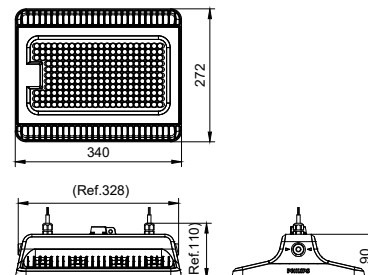

GreenPerform Highbay Rectangular

Application

- Warehouses
- Manufacturing
- Distribution center
- Exhibition hall

Specifications

Mounting type	Suspended
	Pipe
	Surface
Operating Temperature range	-30 to +50 °C (45 °C)
Light Source	LED
Mains Voltage	220-240V / 50-60Hz
Mains connection	Flying cable
Mechanical Accessories	Suspension kit
	Pipe kit
	Mounting bracket
Dimming	PSU: non-dimmable
	PSD: Dimmable via Dali-broadcasting
	Connected: Wireless control, compatible with SNH210 sensor
Control system input	DALI / Wireless
Integrated sensors	SNH210
Material	Housing: die-cast aluminum
Main color of the luminaire	RAL7043
Flicker / Pst / SVM	PSU: <20%
	PSD: <4%
	Connected: <4%

Luminous flux	10klm - 25klm
Power consumption	69W - 199W
Luminaire efficacy	Up to 145lm/W
Correlated color temperature - CCT	4000K
	6500K
	5000K
Color Rendering index - CRI	80
Beam angle	WB: 93° ± 5°
	NB: 58° ± 5°
	HRO: 44*88° ± 5°
Optical cover/lens material	PC
Optical cover/lens finish	Clear
Protection Class	Class I
IEC61140	
Mechanical impact protection	IK06
Ingress protection	IP65
Driver replaceable	Yes

Dimensional drawing