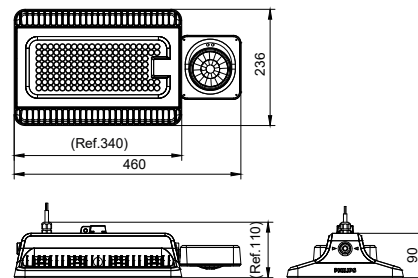

GreenPerform Highbay Rectangular

Application

- Warehouses
- Manufacturing
- Distribution center
- Exhibition hall

Specifications

Mounting type	Suspended
	Pipe
	Surface
Operating Temperature range	-30 to +50 °C (45 °C)
Light Source	LED
Mains Voltage	220-240V / 50-60Hz
Mains connection	Flying cable
Mechanical Accessories	Suspension kit
	Pipe kit
	Mounting bracket
Dimming	PSU: non-dimmable
	PSD: Dimmable via Dali-broadcasting
	Connected: Wireless control, compatible with SNH210 sensor
Control system input	DALI / Wireless
Integrated sensors	SNH210
Material	Housing: die-cast aluminum
Main color of the luminaire	RAL7043
Flicker / Pst / SVM	PSU: <20%
	PSD: <4%
	Connected: <4%

Luminous flux	10klm - 25klm
Power consumption	69W - 199W
Luminaire efficacy	Up to 145lm/W
Correlated color temperature - CCT	4000K
	6500K
	5000K
Color Rendering index - CRI	80
Beam angle	WB: 93° ± 5°
	NB: 58° ± 5°
	HRO: 44*88° ± 5°
Optical cover/lens material	PC
Optical cover/lens finish	Clear
Protection Class	Class I
IEC61140	
Mechanical impact protection	IK06
Ingress protection	IP65
Driver replaceable	Yes

Dimensional drawing

GreenPerform Highbay Rectangular

Dimensional drawing

General Information

Driver included	Yes
Service tag	Yes

Light Technical

Beam angle of light source	116 degree(s)
Color rendering index (CRI)	80