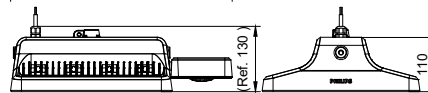

GreenPerform Highbay Rectangular

Dimensional drawing

General Information

Driver included	Yes
Service tag	Yes

Light Technical

Beam angle of light source	116 degree(s)
Color rendering index (CRI)	80

Operating and Electrical

Protection class IEC	Safety class I
Input Voltage	220 to 240 V
Line Frequency	50 to 60 Hz
Suitable for random switching	No

Mechanical and Housing

Optical cover type	Polycarbonate
Housing Color	RAL 7043
Mech. impact protection code	IK06
Ingress protection code	IP65

Approval and Application

CE mark	Yes

Initial Performance (IEC Compliant)

Luminous flux tolerance	-10% / +10%

Light Technical

Order Code	Full Product Name	Correlated Color Temperature (Nom)	Luminous Efficacy (rated) (Nom)	Luminous Flux	Optic type
911401580943	BY570P LED100/840 PSU WB CAU	4000 K	156 lm/W	10,000 lm	Beam angle 90°
911401581243	BY570P LED150/840 PSU WB CAU	4000 K	144 lm/W	10,000 lm	Beam angle 90°
911401582143	BY570P LED100/840 PSD WB CAU	4000 K	149 lm/W	20,000 lm	Beam angle 90°
911401582443	BY570P LED150/840 PSD WB CAU	4000 K	137 lm/W	20,000 lm	Beam angle 90°
911401582043	BY570P LED250/840 PSU HRO CAU	4000 K	146 lm/W	15,000 lm	Symmetrical
911401583043	BY570P LED250/840 PSD WB CAU	4000 K	139 lm/W	25,000 lm	Beam angle 90°
911401584743	BY570P LED250/840 PSU WB CAU CL	4000 K	146 lm/W	25,000 lm	Beam angle 90°
911401584843	BY570P LED250/865 PSU WB CAU CL	6500 K	146 lm/W	25,000 lm	Beam angle 90°
911401583343	BY570X LED100/840 SIA WB CAU	4000 K	150 lm/W	10,000 lm	Beam angle 90°
911401583643	BY570X LED150/840 SIA WB CAU	4000 K	139 lm/W	15,000 lm	Beam angle 90°
911401583943	BY570X LED200/840 SIA WB CAU	4000 K	143 lm/W	20,000 lm	Beam angle 90°