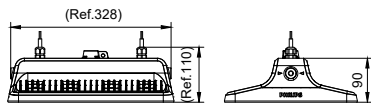

GreenPerform Highbay Rectangular

Dimensional drawing

General Information

Driver included	Yes
Service tag	Yes

Light Technical

Beam angle of light source	116 degree(s)
Color rendering index (CRI)	80

Operating and Electrical

Protection class IEC	Safety class I
Input Voltage	220 to 240 V
Line Frequency	50 to 60 Hz
Suitable for random switching	No

Mechanical and Housing

Optical cover type	Polycarbonate
Housing Color	RAL 7043
Mech. impact protection code	IK06
Ingress protection code	IP65

Approval and Application

CE mark	Yes

Initial Performance (IEC Compliant)

Luminous flux tolerance	-10% / +10%

Light Technical

Order Code	Full Product Name	Correlated Color Temperature (Nom)	Luminous Efficacy (rated) (Nom)	Luminous Flux	Optic type
911401580943	BY570P LED100/840 PSU WB CAU	4000 K	156 lm/W	10,000 lm	Beam angle 90°
911401581243	BY570P LED150/840 PSU WB CAU	4000 K	144 lm/W	10,000 lm	Beam angle 90°
911401582143	BY570P LED100/840 PSD WB CAU	4000 K	149 lm/W	20,000 lm	Beam angle 90°
911401582443	BY570P LED150/840 PSD WB CAU	4000 K	137 lm/W	20,000 lm	Beam angle 90°
911401582043	BY570P LED250/840 PSU HRO CAU	4000 K	146 lm/W	15,000 lm	Symmetrical
911401583043	BY570P LED250/840 PSD WB CAU	4000 K	139 lm/W	25,000 lm	Beam angle 90°
911401584743	BY570P LED250/840 PSU WB CAU CL	4000 K	146 lm/W	25,000 lm	Beam angle 90°
911401584843	BY570P LED250/865 PSU WB CAU CL	6500 K	146 lm/W	25,000 lm	Beam angle 90°
911401583343	BY570X LED100/840 SIA WB CAU	4000 K	150 lm/W	10,000 lm	Beam angle 90°
911401583643	BY570X LED150/840 SIA WB CAU	4000 K	139 lm/W	15,000 lm	Beam angle 90°
911401583943	BY570X LED200/840 SIA WB CAU	4000 K	143 lm/W	20,000 lm	Beam angle 90°