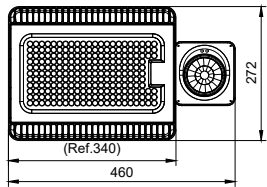

GreenPerform Highbay Rectangular

Dimensional drawing

General Information

Driver included	Yes
Service tag	Yes

Light Technical

Beam angle of light source	116 degree(s)
Color rendering index (CRI)	80

Operating and Electrical

Protection class IEC	Safety class I
Input Voltage	220 to 240 V
Line Frequency	50 to 60 Hz
Suitable for random switching	No

Mechanical and Housing

Optical cover type	Polycarbonate
Housing Color	RAL 7043
Mech. impact protection code	IK06
Ingress protection code	IP65

Approval and Application

CE mark	Yes

Initial Performance (IEC Compliant)

Luminous flux tolerance	-10% / +10%

Light Technical

Order Code	Full Product Name	Correlated Color Temperature (Nom)	Luminous Efficacy (rated) (Nom)	Luminous Flux	Optic type
911401580943	BY570P LED100/840 PSU WB CAU	4000 K	156 lm/W	10,000 lm	Beam angle 90°
911401581243	BY570P LED150/840 PSU WB CAU	4000 K	144 lm/W	10,000 lm	Beam angle 90°
911401582143	BY570P LED100/840 PSD WB CAU	4000 K	149 lm/W	20,000 lm	Beam angle 90°
911401582443	BY570P LED150/840 PSD WB CAU	4000 K	137 lm/W	20,000 lm	Beam angle 90°
911401582043	BY570P LED250/840 PSU HRO CAU	4000 K	146 lm/W	15,000 lm	Symmetrical
911401583043	BY570P LED250/840 PSD WB CAU	4000 K	139 lm/W	25,000 lm	Beam angle 90°
911401584743	BY570P LED250/840 PSU WB CAU CL	4000 K	146 lm/W	25,000 lm	Beam angle 90°
911401584843	BY570P LED250/865 PSU WB CAU CL	6500 K	146 lm/W	25,000 lm	Beam angle 90°
911401583343	BY570X LED100/840 SIA WB CAU	4000 K	150 lm/W	10,000 lm	Beam angle 90°
911401583643	BY570X LED150/840 SIA WB CAU	4000 K	139 lm/W	15,000 lm	Beam angle 90°
911401583943	BY570X LED200/840 SIA WB CAU	4000 K	143 lm/W	20,000 lm	Beam angle 90°