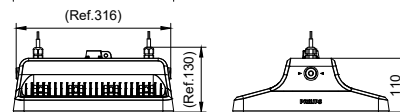

GreenPerform Highbay Rectangular

Dimensional drawing

General Information

Driver included	Yes
Service tag	Yes

Light Technical

Beam angle of light source	116 degree(s)
Color rendering index (CRI)	80

Operating and Electrical

Protection class IEC	Safety class I
Input Voltage	220 to 240 V
Line Frequency	50 to 60 Hz
Suitable for random switching	No

Mechanical and Housing

Optical cover type	Polycarbonate
Housing Color	RAL 7043
Mech. impact protection code	IK06
Ingress protection code	IP65

Approval and Application

CE mark	Yes

Initial Performance (IEC Compliant)

Luminous flux tolerance	-10% / +10%

Light Technical

Order Code	Full Product Name	Correlated Color Temperature (Nom)	Luminous Efficacy (rated) (Nom)	Luminous Flux	Optic type
911401580943	BY570P LED100/840 PSU WB CAU	4000 K	156 lm/W	10,000 lm	Beam angle 90°
911401581243	BY570P LED150/840 PSU WB CAU	4000 K	144 lm/W	10,000 lm	Beam angle 90°
911401582143	BY570P LED100/840 PSD WB CAU	4000 K	149 lm/W	20,000 lm	Beam angle 90°
911401582443	BY570P LED150/840 PSD WB CAU	4000 K	137 lm/W	20,000 lm	Beam angle 90°
911401582043	BY570P LED250/840 PSU HRO CAU	4000 K	146 lm/W	15,000 lm	Symmetrical
911401583043	BY570P LED250/840 PSD WB CAU	4000 K	139 lm/W	25,000 lm	Beam angle 90°
911401584743	BY570P LED250/840 PSU WB CAU CL	4000 K	146 lm/W	25,000 lm	Beam angle 90°
911401584843	BY570P LED250/865 PSU WB CAU CL	6500 K	146 lm/W	25,000 lm	Beam angle 90°
911401583343	BY570X LED100/840 SIA WB CAU	4000 K	150 lm/W	10,000 lm	Beam angle 90°
911401583643	BY570X LED150/840 SIA WB CAU	4000 K	139 lm/W	15,000 lm	Beam angle 90°
911401583943	BY570X LED200/840 SIA WB CAU	4000 K	143 lm/W	20,000 lm	Beam angle 90°