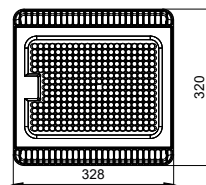

GreenPerform Highbay Rectangular

Dimensional drawing

General Information

Driver included	Yes
Service tag	Yes

Light Technical

Beam angle of light source	116 degree(s)
Color rendering index (CRI)	80

Operating and Electrical

Protection class IEC	Safety class I
Input Voltage	220 to 240 V
Line Frequency	50 to 60 Hz
Suitable for random switching	No

Mechanical and Housing

Optical cover type	Polycarbonate
Housing Color	RAL 7043
Mech. impact protection code	IK06
Ingress protection code	IP65

Approval and Application

CE mark	Yes

Initial Performance (IEC Compliant)

Luminous flux tolerance	-10% / +10%

Light Technical

Order Code	Full Product Name	Correlated Color Temperature (Nom)	Luminous Efficacy (rated) (Nom)	Luminous Flux	Optic type
911401580943	BY570P LED100/840 PSU WB CAU	4000 K	156 lm/W	10,000 lm	Beam angle 90°
911401581243	BY570P LED150/840 PSU WB CAU	4000 K	144 lm/W	10,000 lm	Beam angle 90°
911401582143	BY570P LED100/840 PSD WB CAU	4000 K	149 lm/W	20,000 lm	Beam angle 90°
911401582443	BY570P LED150/840 PSD WB CAU	4000 K	137 lm/W	20,000 lm	Beam angle 90°
911401582043	BY570P LED250/840 PSU HRO CAU	4000 K	146 lm/W	15,000 lm	Symmetrical
911401583043	BY570P LED250/840 PSD WB CAU	4000 K	139 lm/W	25,000 lm	Beam angle 90°
911401584743	BY570P LED250/840 PSU WB CAU CL	4000 K	146 lm/W	25,000 lm	Beam angle 90°
911401584843	BY570P LED250/865 PSU WB CAU CL	6500 K	146 lm/W	25,000 lm	Beam angle 90°
911401583343	BY570X LED100/840 SIA WB CAU	4000 K	150 lm/W	10,000 lm	Beam angle 90°
911401583643	BY570X LED150/840 SIA WB CAU	4000 K	139 lm/W	15,000 lm	Beam angle 90°
911401583943	BY570X LED200/840 SIA WB CAU	4000 K	143 lm/W	20,000 lm	Beam angle 90°