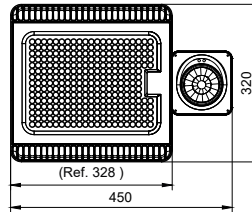

GreenPerform Highbay Rectangular

Dimensional drawing

General Information

Driver included	Yes
Service tag	Yes

Light Technical

Beam angle of light source	116 degree(s)
Color rendering index (CRI)	80

Operating and Electrical

Protection class IEC	Safety class I
Input Voltage	220 to 240 V
Line Frequency	50 to 60 Hz
Suitable for random switching	No

Mechanical and Housing

Optical cover type	Polycarbonate
Housing Color	RAL 7043
Mech. impact protection code	IK06
Ingress protection code	IP65

Approval and Application

CE mark	Yes

Initial Performance (IEC Compliant)

Luminous flux tolerance	-10% / +10%

Light Technical

Order Code	Full Product Name	Correlated Color Temperature (Nom)	Luminous Efficacy (rated) (Nom)	Luminous Flux	Optic type
911401580943	BY570P LED100/840 PSU WB CAU	4000 K	156 lm/W	10,000 lm	Beam angle 90°
911401581243	BY570P LED150/840 PSU WB CAU	4000 K	144 lm/W	10,000 lm	Beam angle 90°
911401582143	BY570P LED100/840 PSD WB CAU	4000 K	149 lm/W	20,000 lm	Beam angle 90°
911401582443	BY570P LED150/840 PSD WB CAU	4000 K	137 lm/W	20,000 lm	Beam angle 90°
911401582043	BY570P LED250/840 PSU HRO CAU	4000 K	146 lm/W	15,000 lm	Symmetrical
911401583043	BY570P LED250/840 PSD WB CAU	4000 K	139 lm/W	25,000 lm	Beam angle 90°
911401584743	BY570P LED250/840 PSU WB CAU CL	4000 K	146 lm/W	25,000 lm	Beam angle 90°
911401584843	BY570P LED250/865 PSU WB CAU CL	6500 K	146 lm/W	25,000 lm	Beam angle 90°
911401583343	BY570X LED100/840 SIA WB CAU	4000 K	150 lm/W	10,000 lm	Beam angle 90°
911401583643	BY570X LED150/840 SIA WB CAU	4000 K	139 lm/W	15,000 lm	Beam angle 90°
911401583943	BY570X LED200/840 SIA WB CAU	4000 K	143 lm/W	20,000 lm	Beam angle 90°