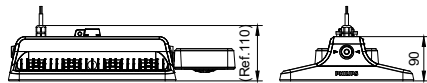

GreenPerform Highbay Rectangular

Dimensional drawing

General Information

Driver included	Yes
Service tag	Yes

Light Technical

Beam angle of light source	116 degree(s)
Color rendering index (CRI)	80

Operating and Electrical

Protection class IEC	Safety class I
Input Voltage	220 to 240 V
Line Frequency	50 to 60 Hz
Suitable for random switching	No

Mechanical and Housing

Optical cover type	Polycarbonate
Housing Color	RAL 7043
Mech. impact protection code	IK06
Ingress protection code	IP65

Approval and Application

CE mark	Yes

Initial Performance (IEC Compliant)

Luminous flux tolerance	-10% / +10%

Light Technical

Order Code	Full Product Name	Correlated Color Temperature (Nom)	Luminous Efficacy (rated) (Nom)	Luminous Flux	Optic type
911401580943	BY570P LED100/840 PSU WB CAU	4000 K	156 lm/W	10,000 lm	Beam angle 90°
911401581243	BY570P LED150/840 PSU WB CAU	4000 K	144 lm/W	10,000 lm	Beam angle 90°
911401582143	BY570P LED100/840 PSD WB CAU	4000 K	149 lm/W	20,000 lm	Beam angle 90°
911401582443	BY570P LED150/840 PSD WB CAU	4000 K	137 lm/W	20,000 lm	Beam angle 90°
911401582043	BY570P LED250/840 PSU HRO CAU	4000 K	146 lm/W	15,000 lm	Symmetrical
911401583043	BY570P LED250/840 PSD WB CAU	4000 K	139 lm/W	25,000 lm	Beam angle 90°
911401584743	BY570P LED250/840 PSU WB CAU CL	4000 K	146 lm/W	25,000 lm	Beam angle 90°
911401584843	BY570P LED250/865 PSU WB CAU CL	6500 K	146 lm/W	25,000 lm	Beam angle 90°
911401583343	BY570X LED100/840 SIA WB CAU	4000 K	150 lm/W	10,000 lm	Beam angle 90°
911401583643	BY570X LED150/840 SIA WB CAU	4000 K	139 lm/W	15,000 lm	Beam angle 90°
911401583943	BY570X LED200/840 SIA WB CAU	4000 K	143 lm/W	20,000 lm	Beam angle 90°