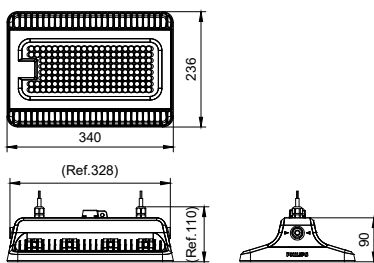

GreenPerform Highbay Rectangular

Application

- Warehouses
- Manufacturing
- Distribution center
- Exhibition hall

Specifications

Mounting type	Suspended
	Pipe
	Surface
Operating Temperature range	-30 to +50 °C (45 °C)
Light Source	LED
Mains Voltage	220-240V / 50-60Hz
Mains connection	Flying cable
Mechanical Accessories	Suspension kit
	Pipe kit
	Mounting bracket
Dimming	PSU: non-dimmable
	PSD: Dimmable via Dali-broadcasting
	Connected: Wireless control, compatible with SNH210 sensor
Control system input	DALI / Wireless
Integrated sensors	SNH210
Material	Housing: die-cast aluminum
Main color of the luminaire	RAL7043
Flicker / Pst / SVM	PSU: <20%
	PSD: <4%
	Connected: <4%

Luminous flux	10klm - 25klm
Power consumption	69W - 199W
Luminaire efficacy	Up to 145lm/W
Correlated color temperature - CCT	4000K
	6500K
	5000K
Color Rendering index - CRI	80
Beam angle	WB: 93° ± 5°
	NB: 58° ± 5°
	HRO: 44*88° ± 5°
Optical cover/lens material	PC
Optical cover/lens finish	Clear
Protection Class	Class I
IEC61140	
Mechanical impact protection	IK06
Ingress protection	IP65
Driver replaceable	Yes

Dimensional drawing

GreenPerform Highbay Rectangular

Dimensional drawing

General Information

Driver included	Yes
Service tag	Yes

Light Technical

Beam angle of light source	116 degree(s)
Color rendering index (CRI)	80