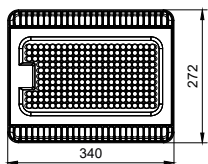

GreenPerform Highbay Rectangular

Dimensional drawing

General Information

Driver included	Yes
Service tag	Yes

Light Technical

Beam angle of light source	116 degree(s)
Color rendering index (CRI)	80

Operating and Electrical

Protection class IEC	Safety class I
Input Voltage	220 to 240 V
Line Frequency	50 to 60 Hz
Suitable for random switching	No

Mechanical and Housing

Optical cover type	Polycarbonate
Housing Color	RAL 7043
Mech. impact protection code	IK06
Ingress protection code	IP65

Approval and Application

CE mark	Yes

Initial Performance (IEC Compliant)

Luminous flux tolerance	-10% / +10%

Light Technical

Order Code	Full Product Name	Correlated Color Temperature (Nom)	Luminous Efficacy (rated) (Nom)	Luminous Flux	Optic type
911401580943	BY570P LED100/840 PSU WB CAU	4000 K	156 lm/W	10,000 lm	Beam angle 90°
911401581243	BY570P LED150/840 PSU WB CAU	4000 K	144 lm/W	10,000 lm	Beam angle 90°
911401582143	BY570P LED100/840 PSD WB CAU	4000 K	149 lm/W	20,000 lm	Beam angle 90°
911401582443	BY570P LED150/840 PSD WB CAU	4000 K	137 lm/W	20,000 lm	Beam angle 90°
911401582043	BY570P LED250/840 PSU HRO CAU	4000 K	146 lm/W	15,000 lm	Symmetrical
911401583043	BY570P LED250/840 PSD WB CAU	4000 K	139 lm/W	25,000 lm	Beam angle 90°
911401584743	BY570P LED250/840 PSU WB CAU CL	4000 K	146 lm/W	25,000 lm	Beam angle 90°
911401584843	BY570P LED250/865 PSU WB CAU CL	6500 K	146 lm/W	25,000 lm	Beam angle 90°
911401583343	BY570X LED100/840 SIA WB CAU	4000 K	150 lm/W	10,000 lm	Beam angle 90°
911401583643	BY570X LED150/840 SIA WB CAU	4000 K	139 lm/W	15,000 lm	Beam angle 90°
911401583943	BY570X LED200/840 SIA WB CAU	4000 K	143 lm/W	20,000 lm	Beam angle 90°