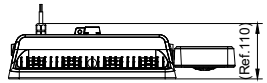

GreenPerform Highbay Rectangular

Dimensional drawing

General Information

Driver included	Yes
Service tag	Yes

Light Technical

Beam angle of light source	116 degree(s)
Color rendering index (CRI)	80

Operating and Electrical

Protection class IEC	Safety class I
Input Voltage	220 to 240 V
Line Frequency	50 to 60 Hz
Suitable for random switching	No

Mechanical and Housing

Optical cover type	Polycarbonate
Housing Color	RAL 7043
Mech. impact protection code	IK06
Ingress protection code	IP65

Approval and Application

CE mark	Yes

Initial Performance (IEC Compliant)

Luminous flux tolerance	-10% / +10%

Light Technical

Order Code	Full Product Name	Correlated Color Temperature (Nom)	Luminous Efficacy (rated) (Nom)	Luminous Flux	Optic type
911401566543	BY570P LED100/NW PSU WB PP	4000 K	156 lm/W	10,000 lm	Beam angle 90°
911401566643	BY570P LED100/NW PSU NB PP	4000 K	156 lm/W	10,000 lm	Beam angle 60°
911401566743	BY570P LED100/NW PSU HRO PP	4000 K	156 lm/W	10,000 lm	Symmetrical
911401566843	BY570P LED100/CW PSU WB PP	6500 K	156 lm/W	10,000 lm	Beam angle 90°
911401566943	BY570P LED100/CW PSU NB PP	6500 K	156 lm/W	10,000 lm	Beam angle 60°
911401567043	BY570P LED100/CW PSU HRO PP	6500 K	156 lm/W	10,000 lm	Symmetrical
911401567143	BY570P LED150/NW PSU WB PP	4000 K	144 lm/W	15,000 lm	Beam angle 90°
911401567243	BY570P LED150/NW PSU NB PP	4000 K	144 lm/W	15,000 lm	Beam angle 60°
911401567343	BY570P LED150/NW PSU HRO PP	4000 K	144 lm/W	15,000 lm	Symmetrical
911401567443	BY570P LED150/CW PSU WB PP	6500 K	144 lm/W	15,000 lm	Beam angle 90°
911401567543	BY570P LED150/CW PSU NB PP	6500 K	144 lm/W	15,000 lm	Beam angle 60°