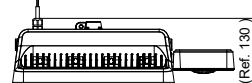

GreenPerform Highbay Rectangular

Dimensional drawing

General Information

Driver included	Yes
Service tag	Yes

Light Technical

Beam angle of light source	116 degree(s)
Color rendering index (CRI)	80

Operating and Electrical

Protection class IEC	Safety class I
Input Voltage	220 to 240 V
Line Frequency	50 to 60 Hz
Suitable for random switching	No

Mechanical and Housing

Optical cover type	Polycarbonate
Housing Color	RAL 7043
Mech. impact protection code	IK06
Ingress protection code	IP65

Approval and Application

CE mark	Yes

Initial Performance (IEC Compliant)

Luminous flux tolerance	-10% / +10%

Light Technical

Order Code	Full Product Name	Correlated Color Temperature (Nom)	Luminous Efficacy (rated) (Nom)	Luminous Flux	Optic type
911401566543	BY570P LED100/NW PSU WB PP	4000 K	156 lm/W	10,000 lm	Beam angle 90°
911401566643	BY570P LED100/NW PSU NB PP	4000 K	156 lm/W	10,000 lm	Beam angle 60°
911401566743	BY570P LED100/NW PSU HRO PP	4000 K	156 lm/W	10,000 lm	Symmetrical
911401566843	BY570P LED100/CW PSU WB PP	6500 K	156 lm/W	10,000 lm	Beam angle 90°
911401566943	BY570P LED100/CW PSU NB PP	6500 K	156 lm/W	10,000 lm	Beam angle 60°
911401567043	BY570P LED100/CW PSU HRO PP	6500 K	156 lm/W	10,000 lm	Symmetrical
911401567143	BY570P LED150/NW PSU WB PP	4000 K	144 lm/W	15,000 lm	Beam angle 90°
911401567243	BY570P LED150/NW PSU NB PP	4000 K	144 lm/W	15,000 lm	Beam angle 60°
911401567343	BY570P LED150/NW PSU HRO PP	4000 K	144 lm/W	15,000 lm	Symmetrical
911401567443	BY570P LED150/CW PSU WB PP	6500 K	144 lm/W	15,000 lm	Beam angle 90°
911401567543	BY570P LED150/CW PSU NB PP	6500 K	144 lm/W	15,000 lm	Beam angle 60°