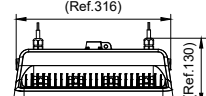

GreenPerform Highbay Rectangular

Dimensional drawing

General Information

Driver included	Yes
Service tag	Yes

Light Technical

Beam angle of light source	116 degree(s)
Color rendering index (CRI)	80

Operating and Electrical

Protection class IEC	Safety class I
Input Voltage	220 to 240 V
Line Frequency	50 to 60 Hz
Suitable for random switching	No

Mechanical and Housing

Optical cover type	Polycarbonate
Housing Color	RAL 7043
Mech. impact protection code	IK06
Ingress protection code	IP65

Approval and Application

CE mark	Yes

Initial Performance (IEC Compliant)

Luminous flux tolerance	-10% / +10%

Light Technical

Order Code	Full Product Name	Correlated Color Temperature (Nom)	Luminous Efficacy (rated) (Nom)	Luminous Flux	Optic type
911401566543	BY570P LED100/NW PSU WB PP	4000 K	156 lm/W	10,000 lm	Beam angle 90°
911401566643	BY570P LED100/NW PSU NB PP	4000 K	156 lm/W	10,000 lm	Beam angle 60°
911401566743	BY570P LED100/NW PSU HRO PP	4000 K	156 lm/W	10,000 lm	Symmetrical
911401566843	BY570P LED100/CW PSU WB PP	6500 K	156 lm/W	10,000 lm	Beam angle 90°
911401566943	BY570P LED100/CW PSU NB PP	6500 K	156 lm/W	10,000 lm	Beam angle 60°
911401567043	BY570P LED100/CW PSU HRO PP	6500 K	156 lm/W	10,000 lm	Symmetrical
911401567143	BY570P LED150/NW PSU WB PP	4000 K	144 lm/W	15,000 lm	Beam angle 90°
911401567243	BY570P LED150/NW PSU NB PP	4000 K	144 lm/W	15,000 lm	Beam angle 60°
911401567343	BY570P LED150/NW PSU HRO PP	4000 K	144 lm/W	15,000 lm	Symmetrical
911401567443	BY570P LED150/CW PSU WB PP	6500 K	144 lm/W	15,000 lm	Beam angle 90°
911401567543	BY570P LED150/CW PSU NB PP	6500 K	144 lm/W	15,000 lm	Beam angle 60°