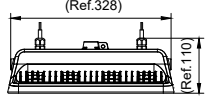

GreenPerform Highbay Rectangular

Dimensional drawing

General Information

Driver included	Yes
Service tag	Yes

Light Technical

Beam angle of light source	116 degree(s)
Color rendering index (CRI)	80

Operating and Electrical

Protection class IEC	Safety class I
Input Voltage	220 to 240 V
Line Frequency	50 to 60 Hz
Suitable for random switching	No

Mechanical and Housing

Optical cover type	Polycarbonate
Housing Color	RAL 7043
Mech. impact protection code	IK06
Ingress protection code	IP65

Approval and Application

CE mark	Yes

Initial Performance (IEC Compliant)

Luminous flux tolerance	-10% / +10%

Light Technical

Order Code	Full Product Name	Correlated Color Temperature (Nom)	Luminous Efficacy (rated) (Nom)	Luminous Flux	Optic type
911401566543	BY570P LED100/NW PSU WB PP	4000 K	156 lm/W	10,000 lm	Beam angle 90°
911401566643	BY570P LED100/NW PSU NB PP	4000 K	156 lm/W	10,000 lm	Beam angle 60°
911401566743	BY570P LED100/NW PSU HRO PP	4000 K	156 lm/W	10,000 lm	Symmetrical
911401566843	BY570P LED100/CW PSU WB PP	6500 K	156 lm/W	10,000 lm	Beam angle 90°
911401566943	BY570P LED100/CW PSU NB PP	6500 K	156 lm/W	10,000 lm	Beam angle 60°
911401567043	BY570P LED100/CW PSU HRO PP	6500 K	156 lm/W	10,000 lm	Symmetrical
911401567143	BY570P LED150/NW PSU WB PP	4000 K	144 lm/W	15,000 lm	Beam angle 90°
911401567243	BY570P LED150/NW PSU NB PP	4000 K	144 lm/W	15,000 lm	Beam angle 60°
911401567343	BY570P LED150/NW PSU HRO PP	4000 K	144 lm/W	15,000 lm	Symmetrical
911401567443	BY570P LED150/CW PSU WB PP	6500 K	144 lm/W	15,000 lm	Beam angle 90°
911401567543	BY570P LED150/CW PSU NB PP	6500 K	144 lm/W	15,000 lm	Beam angle 60°