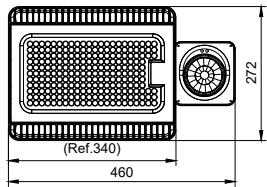

GreenPerform Highbay Rectangular

Dimensional drawing

General Information

Driver included	Yes
Service tag	Yes

Light Technical

Beam angle of light source	116 degree(s)
Color rendering index (CRI)	80

Operating and Electrical

Protection class IEC	Safety class I
Line Frequency	50 to 60 Hz
Suitable for random switching	No

Mechanical and Housing

Optical cover type	Polycarbonate
Housing Color	RAL 7043
Mech. impact protection code	IK06
Ingress protection code	IP65

Approval and Application

CE mark	Yes

Initial Performance (IEC Compliant)

Luminous flux tolerance	-10% / +10%

Light Technical

Order Code	Full Product Name	Correlated Color Temperature (Nom)	Luminous Efficacy (rated) (Nom)	Luminous Flux	Optic type
911401566543	BY570P LED100/NW PSU WB PP	4000 K	156 lm/W	10,000 lm	Beam angle 90°
911401566643	BY570P LED100/NW PSU NB PP	4000 K	156 lm/W	10,000 lm	Beam angle 60°
911401566743	BY570P LED100/NW PSU HRO PP	4000 K	156 lm/W	10,000 lm	Symmetrical
911401566843	BY570P LED100/CW PSU WB PP	6500 K	156 lm/W	10,000 lm	Beam angle 90°
911401566943	BY570P LED100/CW PSU NB PP	6500 K	156 lm/W	10,000 lm	Beam angle 60°
911401567043	BY570P LED100/CW PSU HRO PP	6500 K	156 lm/W	10,000 lm	Symmetrical
911401567143	BY570P LED150/NW PSU WB PP	4000 K	144 lm/W	15,000 lm	Beam angle 90°
911401567243	BY570P LED150/NW PSU NB PP	4000 K	144 lm/W	15,000 lm	Beam angle 60°
911401567343	BY570P LED150/NW PSU HRO PP	4000 K	144 lm/W	15,000 lm	Symmetrical
911401567443	BY570P LED150/CW PSU WB PP	6500 K	144 lm/W	15,000 lm	Beam angle 90°
911401567543	BY570P LED150/CW PSU NB PP	6500 K	144 lm/W	15,000 lm	Beam angle 60°