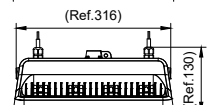

GreenPerform Highbay Rectangular

Dimensional drawing

General Information

Driver included	Yes
Service tag	Yes

Light Technical

Beam angle of light source	116 degree(s)
Color rendering index (CRI)	80

Operating and Electrical

Protection class IEC	Safety class I
Line Frequency	50 to 60 Hz
Suitable for random switching	No

Mechanical and Housing

Optical cover type	Polycarbonate
Housing Color	RAL 7043
Mech. impact protection code	IK06
Ingress protection code	IP65

Approval and Application

CE mark	Yes

Initial Performance (IEC Compliant)

Luminous flux tolerance	-10% / +10%

Light Technical

Order Code	Full Product Name	Correlated Color Temperature (Nom)	Luminous Efficacy (rated) (Nom)	Luminous Flux	Optic type
911401566543	BY570P LED100/NW PSU WB PP	4000 K	156 lm/W	10,000 lm	Beam angle 90°
911401566643	BY570P LED100/NW PSU NB PP	4000 K	156 lm/W	10,000 lm	Beam angle 60°
911401566743	BY570P LED100/NW PSU HRO PP	4000 K	156 lm/W	10,000 lm	Symmetrical
911401566843	BY570P LED100/CW PSU WB PP	6500 K	156 lm/W	10,000 lm	Beam angle 90°
911401566943	BY570P LED100/CW PSU NB PP	6500 K	156 lm/W	10,000 lm	Beam angle 60°
911401567043	BY570P LED100/CW PSU HRO PP	6500 K	156 lm/W	10,000 lm	Symmetrical
911401567143	BY570P LED150/NW PSU WB PP	4000 K	144 lm/W	15,000 lm	Beam angle 90°
911401567243	BY570P LED150/NW PSU NB PP	4000 K	144 lm/W	15,000 lm	Beam angle 60°
911401567343	BY570P LED150/NW PSU HRO PP	4000 K	144 lm/W	15,000 lm	Symmetrical
911401567443	BY570P LED150/CW PSU WB PP	6500 K	144 lm/W	15,000 lm	Beam angle 90°
911401567543	BY570P LED150/CW PSU NB PP	6500 K	144 lm/W	15,000 lm	Beam angle 60°