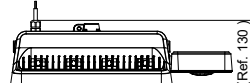

GreenPerform Highbay Rectangular

Dimensional drawing

General Information

Driver included	Yes
Service tag	Yes

Light Technical

Beam angle of light source	116 degree(s)
Color rendering index (CRI)	80

Operating and Electrical

Protection class IEC	Safety class I
Line Frequency	50 to 60 Hz
Suitable for random switching	No

Mechanical and Housing

Optical cover type	Polycarbonate
Housing Color	RAL 7043
Mech. impact protection code	IK06
Ingress protection code	IP65

Approval and Application

CE mark	Yes

Initial Performance (IEC Compliant)

Luminous flux tolerance	-10% / +10%

Light Technical

Order Code	Full Product Name	Correlated Color Temperature (Nom)	Luminous Efficacy (rated) (Nom)	Luminous Flux	Optic type
911401566543	BY570P LED100/NW PSU WB PP	4000 K	156 lm/W	10,000 lm	Beam angle 90°
911401566643	BY570P LED100/NW PSU NB PP	4000 K	156 lm/W	10,000 lm	Beam angle 60°
911401566743	BY570P LED100/NW PSU HRO PP	4000 K	156 lm/W	10,000 lm	Symmetrical
911401566843	BY570P LED100/CW PSU WB PP	6500 K	156 lm/W	10,000 lm	Beam angle 90°
911401566943	BY570P LED100/CW PSU NB PP	6500 K	156 lm/W	10,000 lm	Beam angle 60°
911401567043	BY570P LED100/CW PSU HRO PP	6500 K	156 lm/W	10,000 lm	Symmetrical
911401567143	BY570P LED150/NW PSU WB PP	4000 K	144 lm/W	15,000 lm	Beam angle 90°
911401567243	BY570P LED150/NW PSU NB PP	4000 K	144 lm/W	15,000 lm	Beam angle 60°
911401567343	BY570P LED150/NW PSU HRO PP	4000 K	144 lm/W	15,000 lm	Symmetrical
911401567443	BY570P LED150/CW PSU WB PP	6500 K	144 lm/W	15,000 lm	Beam angle 90°
911401567543	BY570P LED150/CW PSU NB PP	6500 K	144 lm/W	15,000 lm	Beam angle 60°