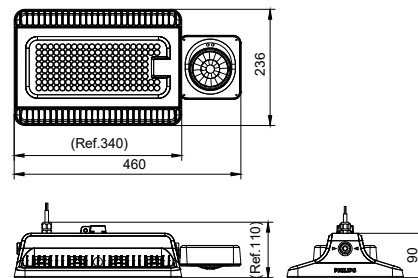

GreenPerform Highbay Rectangular

Application

- Warehouses
- Manufacturing
- Distribution center
- Exhibition hall

Specifications

Mounting type	Suspended
	Pipe
	Surface
Operating Temperature range	-30 to +50 °C (45 °C)
Light Source	LED
Mains Voltage	220-240V / 50-60Hz
Mains connection	Flying cable
Mechanical Accessories	Suspension kit
	Pipe kit
	Mounting bracket
Dimming	PSU: non-dimmable
	PSD: Dimmable via Dali-broadcasting
	Connected: Wireless control, compatible with SNH210 sensor
Control system input	DALI / Wireless
Integrated sensors	SNH210
Material	Housing: die-cast aluminum
Main color of the luminaire	RAL7043
Flicker / Pst / SVM	PSU: <20%
	PSD: <4%
	Connected: <4%

Luminous flux	10klm - 25klm
Power consumption	69W - 199W
Luminaire efficacy	Up to 145lm/W
Correlated color temperature - CCT	4000K
	6500K
	5000K
Color Rendering index - CRI	80
Beam angle	WB: 93° ± 5°
	NB: 58° ± 5°
	HRO: 44*88° ± 5°
Optical cover/lens material	PC
Optical cover/lens finish	Clear
Protection Class	Class I
IEC61140	
Mechanical impact protection	IK06
Ingress protection	IP65
Driver replaceable	Yes

Dimensional drawing