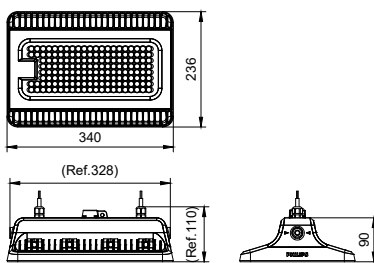

GreenPerform Highbay Rectangular

Application

- Warehouses
- Manufacturing
- Distribution center
- Exhibition hall

Specifications

Mounting type	Suspended
	Pipe
	Surface
Operating Temperature range	-30 to +50 °C (45 °C)
Light Source	LED
Mains Voltage	220-240V / 50-60Hz
Mains connection	Flying cable
Mechanical Accessories	Suspension kit
	Pipe kit
	Mounting bracket
Dimming	PSU: non-dimmable
	PSD: Dimmable via Dali-broadcasting
	Connected: Wireless control, compatible with SNH210 sensor
Control system input	DALI / Wireless
Integrated sensors	SNH210
Material	Housing: die-cast aluminum
Main color of the luminaire	RAL7043
Flicker / Pst / SVM	PSU: <20%
	PSD: <4%
	Connected: <4%

Luminous flux	10klm - 25klm
Power consumption	69W - 199W
Luminaire efficacy	Up to 145lm/W
Correlated color temperature - CCT	4000K
	6500K
	5000K
Color Rendering index - CRI	80
Beam angle	WB: 93° ± 5°
	NB: 58° ± 5°
	HRO: 44*88° ± 5°
Optical cover/lens material	PC
Optical cover/lens finish	Clear
Protection Class	Class I
IEC61140	
Mechanical impact protection	IK06
Ingress protection	IP65
Driver replaceable	Yes

Dimensional drawing