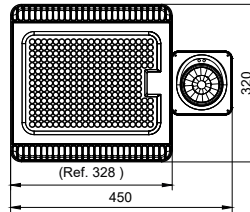

GreenPerform Highbay Rectangular

Dimensional drawing

General Information

Driver included	Yes
Service tag	Yes

Light Technical

Beam angle of light source	116 degree(s)
Color rendering index (CRI)	80

Operating and Electrical

Protection class IEC	Safety class I
Line Frequency	50 to 60 Hz
Suitable for random switching	No

Mechanical and Housing

Optical cover type	Polycarbonate
Housing Color	RAL 7043
Mech. impact protection code	IK06
Ingress protection code	IP65

Approval and Application

CE mark	Yes

Initial Performance (IEC Compliant)

Luminous flux tolerance	-10% / +10%

Light Technical

Order Code	Full Product Name	Correlated Color Temperature (Nom)	Luminous Efficacy (rated) (Nom)	Luminous Flux	Optic type
911401566543	BY570P LED100/NW PSU WB PP	4000 K	156 lm/W	10,000 lm	Beam angle 90°
911401566643	BY570P LED100/NW PSU NB PP	4000 K	156 lm/W	10,000 lm	Beam angle 60°
911401566743	BY570P LED100/NW PSU HRO PP	4000 K	156 lm/W	10,000 lm	Symmetrical
911401566843	BY570P LED100/CW PSU WB PP	6500 K	156 lm/W	10,000 lm	Beam angle 90°
911401566943	BY570P LED100/CW PSU NB PP	6500 K	156 lm/W	10,000 lm	Beam angle 60°
911401567043	BY570P LED100/CW PSU HRO PP	6500 K	156 lm/W	10,000 lm	Symmetrical
911401567143	BY570P LED150/NW PSU WB PP	4000 K	144 lm/W	15,000 lm	Beam angle 90°
911401567243	BY570P LED150/NW PSU NB PP	4000 K	144 lm/W	15,000 lm	Beam angle 60°
911401567343	BY570P LED150/NW PSU HRO PP	4000 K	144 lm/W	15,000 lm	Symmetrical
911401567443	BY570P LED150/CW PSU WB PP	6500 K	144 lm/W	15,000 lm	Beam angle 90°
911401567543	BY570P LED150/CW PSU NB PP	6500 K	144 lm/W	15,000 lm	Beam angle 60°