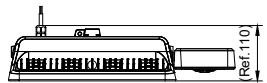

GreenPerform Highbay Rectangular

Dimensional drawing

General Information

Driver included	Yes
Service tag	Yes

Light Technical

Beam angle of light source	116 degree(s)
Color rendering index (CRI)	80

Operating and Electrical

Protection class IEC	Safety class I
Line Frequency	50 to 60 Hz
Suitable for random switching	No

Mechanical and Housing

Optical cover type	Polycarbonate
Housing Color	RAL 7043
Mech. impact protection code	IK06
Ingress protection code	IP65

Approval and Application

CE mark	Yes

Initial Performance (IEC Compliant)

Luminous flux tolerance	-10% / +10%

Light Technical

Order Code	Full Product Name	Correlated Color Temperature (Nom)	Luminous Efficacy (rated) (Nom)	Luminous Flux	Optic type
911401566543	BY570P LED100/NW PSU WB PP	4000 K	156 lm/W	10,000 lm	Beam angle 90°
911401566643	BY570P LED100/NW PSU NB PP	4000 K	156 lm/W	10,000 lm	Beam angle 60°
911401566743	BY570P LED100/NW PSU HRO PP	4000 K	156 lm/W	10,000 lm	Symmetrical
911401566843	BY570P LED100/CW PSU WB PP	6500 K	156 lm/W	10,000 lm	Beam angle 90°
911401566943	BY570P LED100/CW PSU NB PP	6500 K	156 lm/W	10,000 lm	Beam angle 60°
911401567043	BY570P LED100/CW PSU HRO PP	6500 K	156 lm/W	10,000 lm	Symmetrical
911401567143	BY570P LED150/NW PSU WB PP	4000 K	144 lm/W	15,000 lm	Beam angle 90°
911401567243	BY570P LED150/NW PSU NB PP	4000 K	144 lm/W	15,000 lm	Beam angle 60°
911401567343	BY570P LED150/NW PSU HRO PP	4000 K	144 lm/W	15,000 lm	Symmetrical
911401567443	BY570P LED150/CW PSU WB PP	6500 K	144 lm/W	15,000 lm	Beam angle 90°
911401567543	BY570P LED150/CW PSU NB PP	6500 K	144 lm/W	15,000 lm	Beam angle 60°