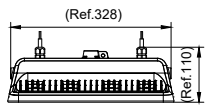

GreenPerform Highbay Rectangular

Dimensional drawing

General Information

Driver included	Yes
Service tag	Yes

Light Technical

Beam angle of light source	116 degree(s)
Color rendering index (CRI)	80

Operating and Electrical

Protection class IEC	Safety class I
Line Frequency	50 to 60 Hz
Suitable for random switching	No

Mechanical and Housing

Optical cover type	Polycarbonate
Housing Color	RAL 7043
Mech. impact protection code	IK06
Ingress protection code	IP65

Approval and Application

CE mark	Yes

Initial Performance (IEC Compliant)

Luminous flux tolerance	-10% / +10%

Light Technical

Order Code	Full Product Name	Correlated Color Temperature (Nom)	Luminous Efficacy (rated) (Nom)	Luminous Flux	Optic type
911401566543	BY570P LED100/NW PSU WB PP	4000 K	156 lm/W	10,000 lm	Beam angle 90°
911401566643	BY570P LED100/NW PSU NB PP	4000 K	156 lm/W	10,000 lm	Beam angle 60°
911401566743	BY570P LED100/NW PSU HRO PP	4000 K	156 lm/W	10,000 lm	Symmetrical
911401566843	BY570P LED100/CW PSU WB PP	6500 K	156 lm/W	10,000 lm	Beam angle 90°
911401566943	BY570P LED100/CW PSU NB PP	6500 K	156 lm/W	10,000 lm	Beam angle 60°
911401567043	BY570P LED100/CW PSU HRO PP	6500 K	156 lm/W	10,000 lm	Symmetrical
911401567143	BY570P LED150/NW PSU WB PP	4000 K	144 lm/W	15,000 lm	Beam angle 90°
911401567243	BY570P LED150/NW PSU NB PP	4000 K	144 lm/W	15,000 lm	Beam angle 60°
911401567343	BY570P LED150/NW PSU HRO PP	4000 K	144 lm/W	15,000 lm	Symmetrical
911401567443	BY570P LED150/CW PSU WB PP	6500 K	144 lm/W	15,000 lm	Beam angle 90°
911401567543	BY570P LED150/CW PSU NB PP	6500 K	144 lm/W	15,000 lm	Beam angle 60°