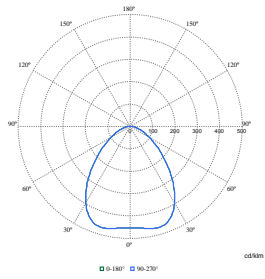

CoreLine Value Highbay

Polar Wide Diagrams

Polar Normal (separate) - null - 911401646207