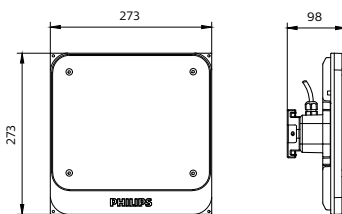

GreenPerform Canopy Mini500 G4

Features

- Up to 160 lm/W system efficacy
- 60,000 hours lifetime @Ta 35°C
- Outdoor and edge area (Asymmetry WB), general area (WB), emphasizing and limited area (NB)
- Recessed (BBP), Surface & frame (BCP), Pole (BGP)
- DALI control, GU5.3 for emergency lighting, EcoSet sensor

Application

- Petrol and Convenience
- Parking Garages
- Food Processing

Specifications

Mounting type	Recessed
	Surface
	Pole
Operating Temperature range	- 40 to +50 °C
Light Source	LED
Mains Voltage	2320-240V / 50-60Hz
Mains connection	Flying cable
Mechanical Accessories	Clamp
Dimming	PSU: non-dimmable
	PSD: Dimmable via Dali-broadcasting
Control system input	DALI
Material	Housing: die-cast aluminium
Main color of the luminaire	RAL9003
Flicker / Pst / SVM	<3.2% / 0.5 / 0.4
Luminous flux	8.5klm - 18klm
Power consumption	53W - 128W
Luminaire efficacy	Up to 160lm/W
Correlated color temperature - CCT	4000K 6000K

Color Rendering index - CRI	80
Beam angle	S-WB: 115°
	S-MB: 90°
	A-WB: 110°*80°
Optical cover/lens material	Lens: PC Cover: Glass
Optical cover/lens finish	Clear
Protection Class IEC61140	Class I
Mechanical impact protection	IK07
Ingress protection	IP65
Driver replaceable	Yes
Installation	Recessed
	Surface
	Pole

Dimensional drawing