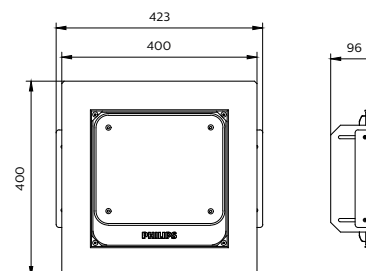

GreenPerform Canopy Mini500 G4

Features

- Up to 160 lm/W system efficacy
- 60,000 hours lifetime @Ta 35°C
- Outdoor and edge area (Asymmetry WB), general area (WB), emphasizing and limited area (NB)
- Recessed (BBP), Surface & frame (BCP), Pole (BGP)
- DALI control, GU5.3 for emergency lighting, EcoSet sensor

Application

- Petrol and Convenience
- Parking Garages
- Food Processing

Specifications

Mounting type	Recessed
	Surface
	Pole
Operating Temperature range	- 40 to +50 °C
Light Source	LED
Mains Voltage	2320-240V / 50-60Hz
Mains connection	Flying cable
Mechanical Accessories	Clamp
Dimming	PSU: non-dimmable
	PSD: Dimmable via Dali-broadcasting
Control system input	DALI
Material	Housing: die-cast aluminium
Main color of the luminaire	RAL9003
Flicker / Pst / SVM	<3.2% / 0.5 / 0.4
Luminous flux	8.5klm - 18klm
Power consumption	53W - 128W
Luminaire efficacy	Up to 160lm/W
Correlated color temperature - CCT	4000K 6000K

Color Rendering index - CRI	80
Beam angle	S-WB: 115°
	S-MB: 90°
	A-WB: 110°*80°
Optical cover/lens material	Lens: PC Cover: Glass
Optical cover/lens finish	Clear
Protection Class IEC61140	Class I
Mechanical impact protection	IK07
Ingress protection	IP65
Driver replaceable	Yes
Installation	Recessed
	Surface
	Pole

Dimensional drawing