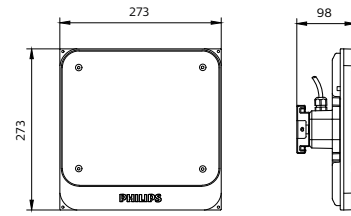

GreenPerform Canopy Mini500 G4

Dimensional drawing