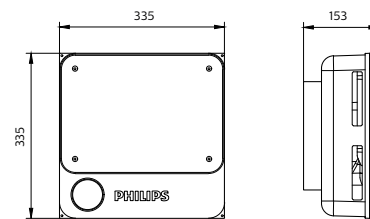

GreenPerform Canopy Mini500 G4

Dimensional drawing