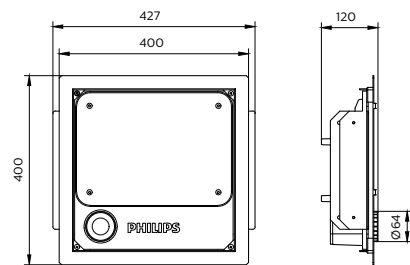

GreenPerform Canopy Mini500 G4

Dimensional drawing