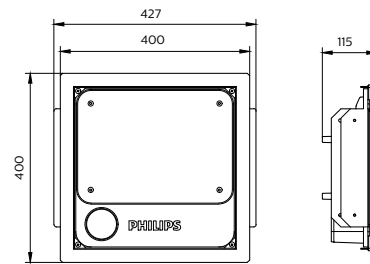

GreenPerform Canopy Mini500 G4

Dimensional drawing