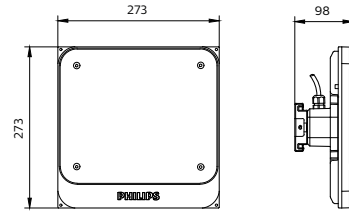

GreenPerform Canopy Mini500 G4

Dimensional drawing