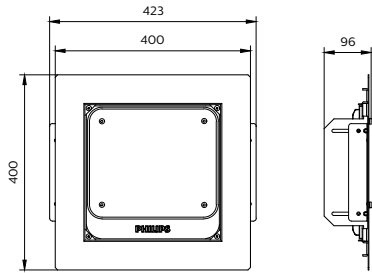

GreenPerform Canopy Mini500 G4

Dimensional drawing