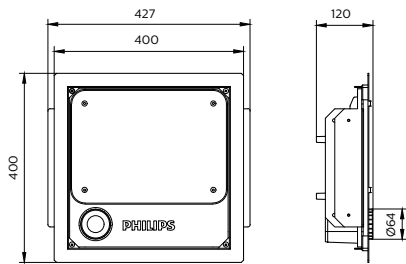

GreenPerform Canopy Mini500 G4

Dimensional drawing