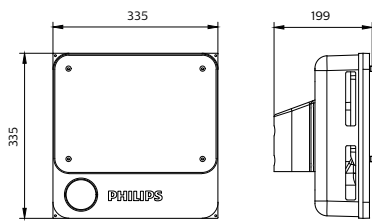

GreenPerform Canopy Mini500 G4

Dimensional drawing