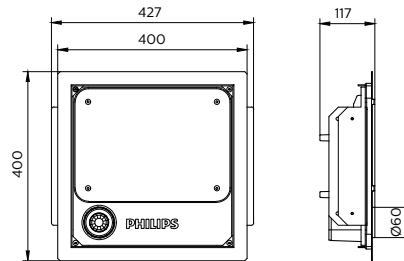

GreenPerform Canopy Mini500 G4

Dimensional drawing