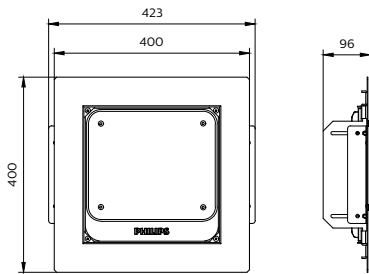

GreenPerform Canopy Mini500 G4

Dimensional drawing