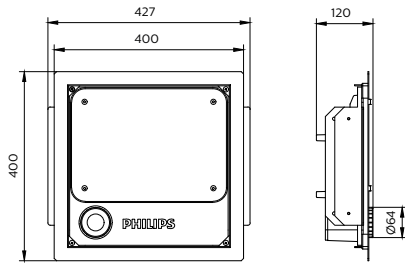

Versions

GreenPerform Canopy Mini500 G10

GreenPerform Canopy Mini500 G4

Dimensional drawing

GreenPerform Canopy Mini500 G4

Dimensional drawing

General Information	
Gear	-
Service tag	Yes
Operating and Electrical	
Protection class IEC	Safety class I
Mechanical and Housing	
Ingress protection code	IP65
Approval and Application	
CE mark	Yes
ENEC mark	-
Initial Performance (IEC Compliant)	
Luminous flux tolerance	+/-10%