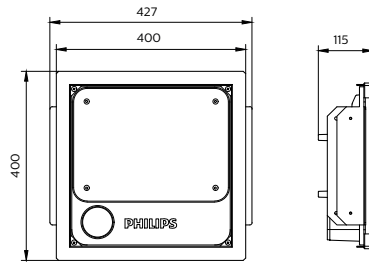

GreenPerform Canopy Mini500 G4

Dimensional drawing