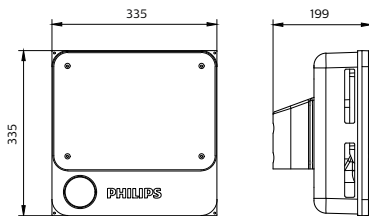

GreenPerform Canopy Mini500 G4

Dimensional drawing