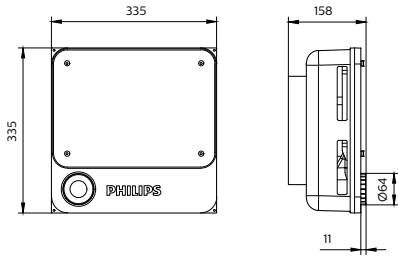

GreenPerform Canopy Mini500 G4

Dimensional drawing