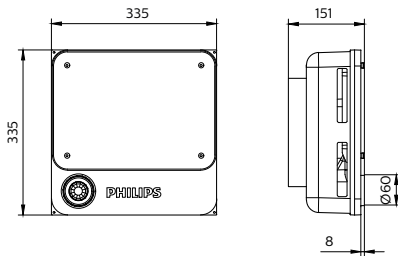

GreenPerform Canopy Mini500 G4

Dimensional drawing