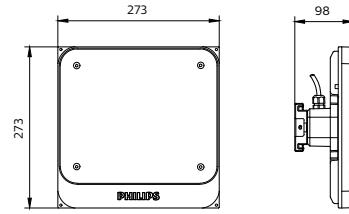

GreenPerform Canopy Mini500 G4

Dimensional drawing