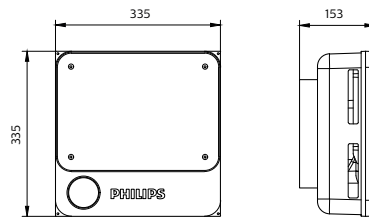

GreenPerform Canopy Mini500 G4

Dimensional drawing