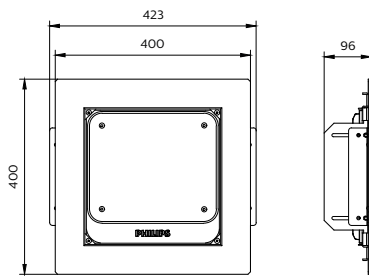

GreenPerform Canopy Mini500 G4

Dimensional drawing