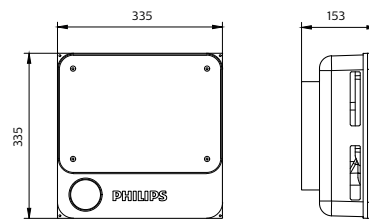

GreenPerform Canopy Mini500 G4

Dimensional drawing