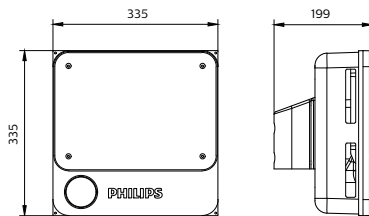

GreenPerform Canopy Mini500 G4

Dimensional drawing