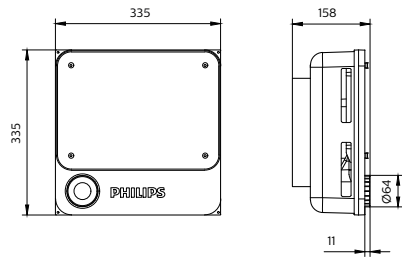

GreenPerform Canopy Mini500 G4

Dimensional drawing