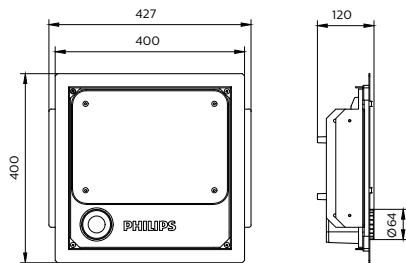

GreenPerform Canopy Mini500 G4

Dimensional drawing