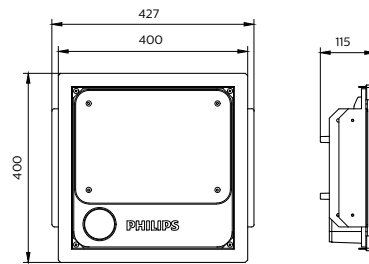

GreenPerform Canopy Mini500 G4

Dimensional drawing