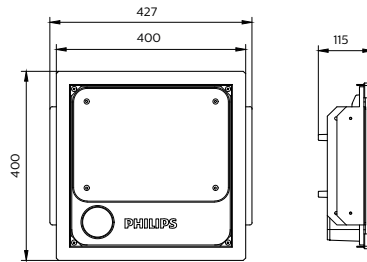

GreenPerform Canopy Mini500 G4

Dimensional drawing