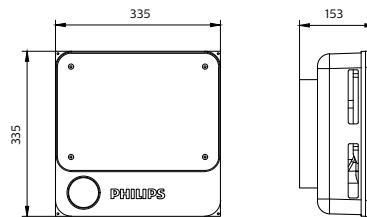

GreenPerform Canopy Mini500 G4

Dimensional drawing