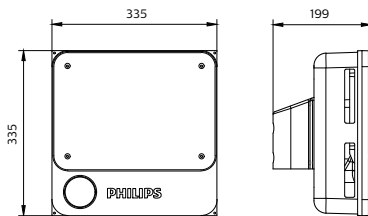

GreenPerform Canopy Mini500 G4

Dimensional drawing