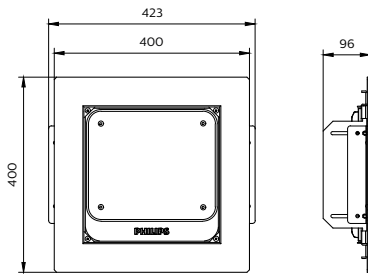

GreenPerform Canopy Mini500 G4

Dimensional drawing